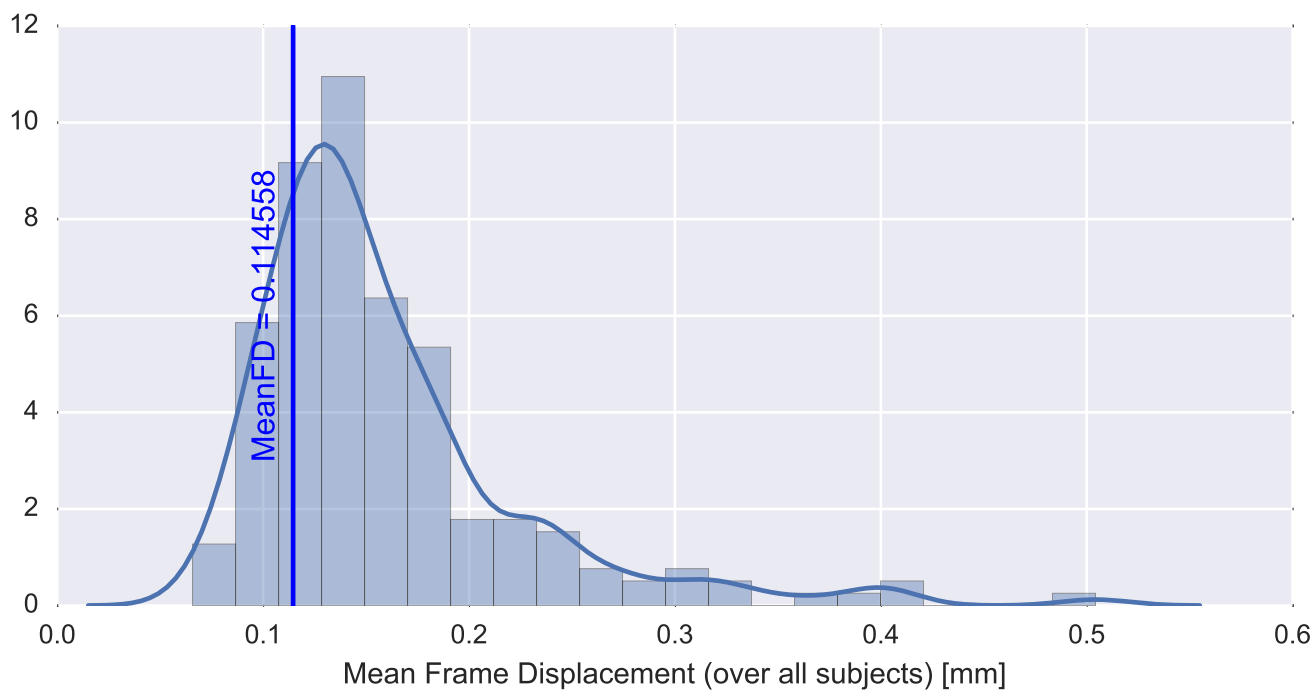

Mean EPI

Brain mask

tSNR

motion

fieldmap correction

coregistration