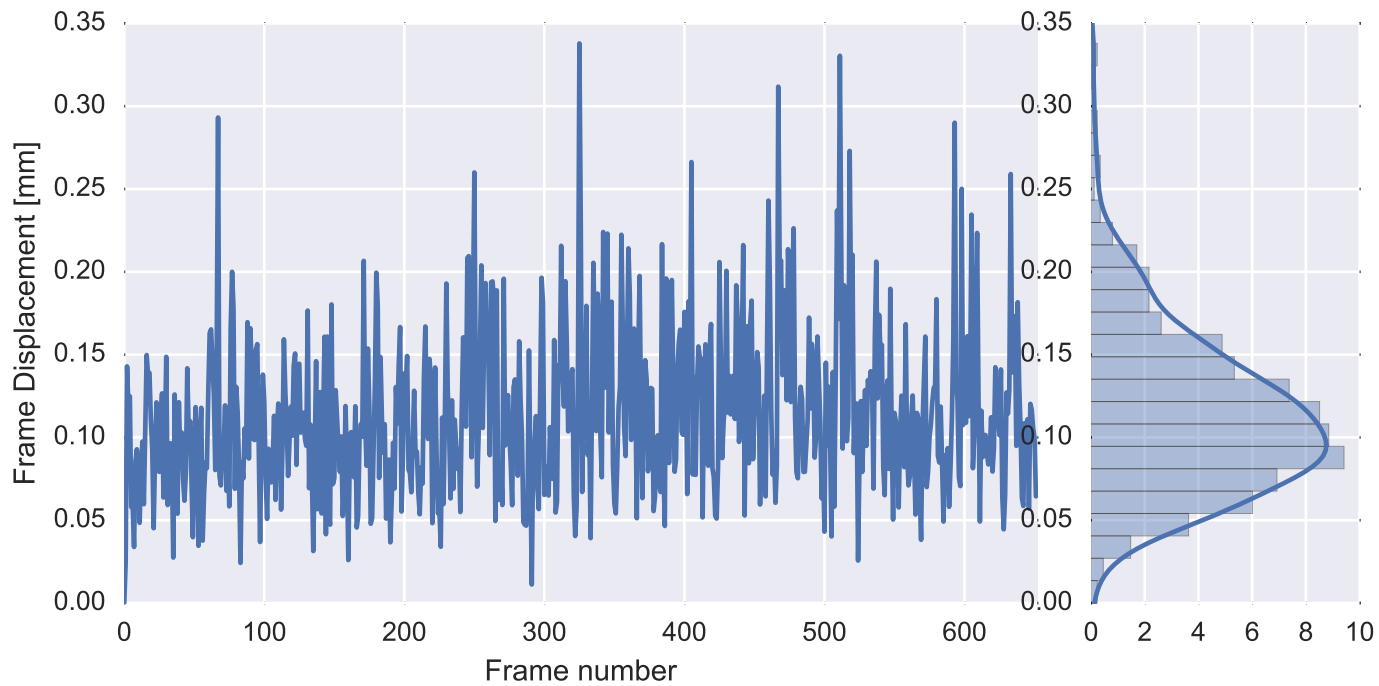

Mean EPI

Brain mask

tSNR

motion

fieldmap correction

coregistration