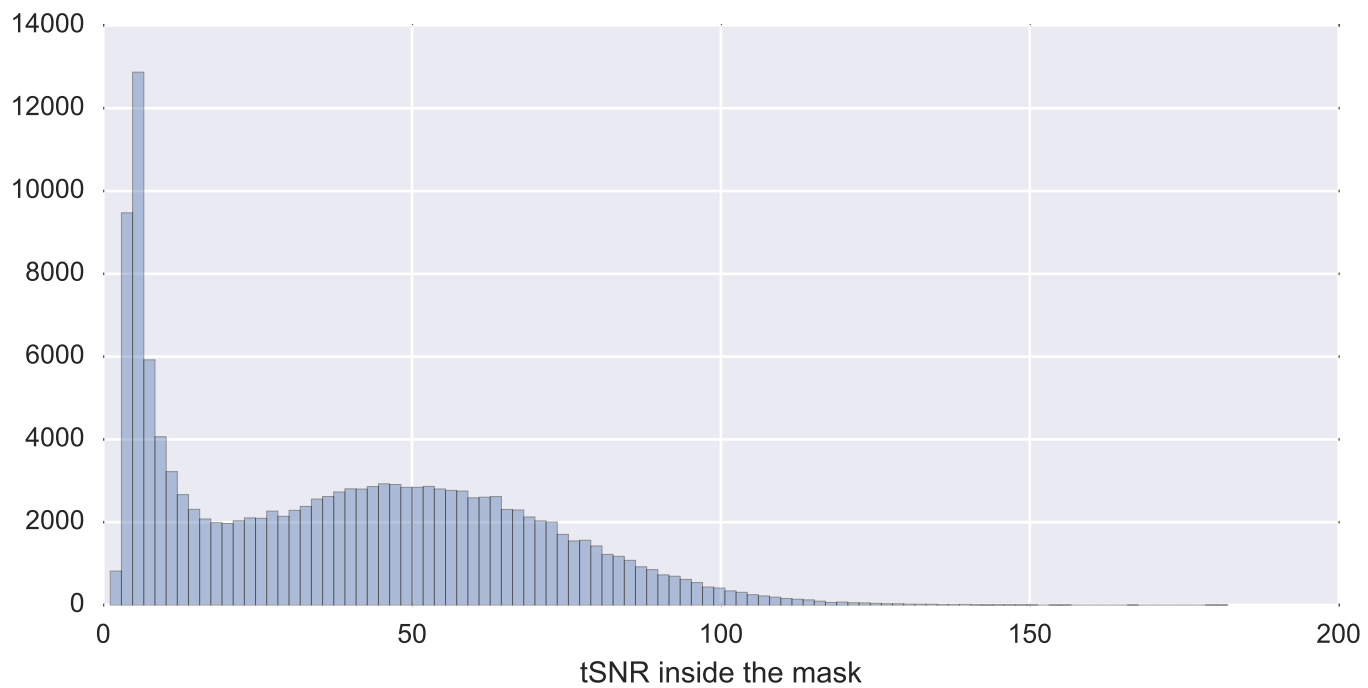

Mean EPI

Brain mask

tSNR

motion

fieldmap correction

coregistration