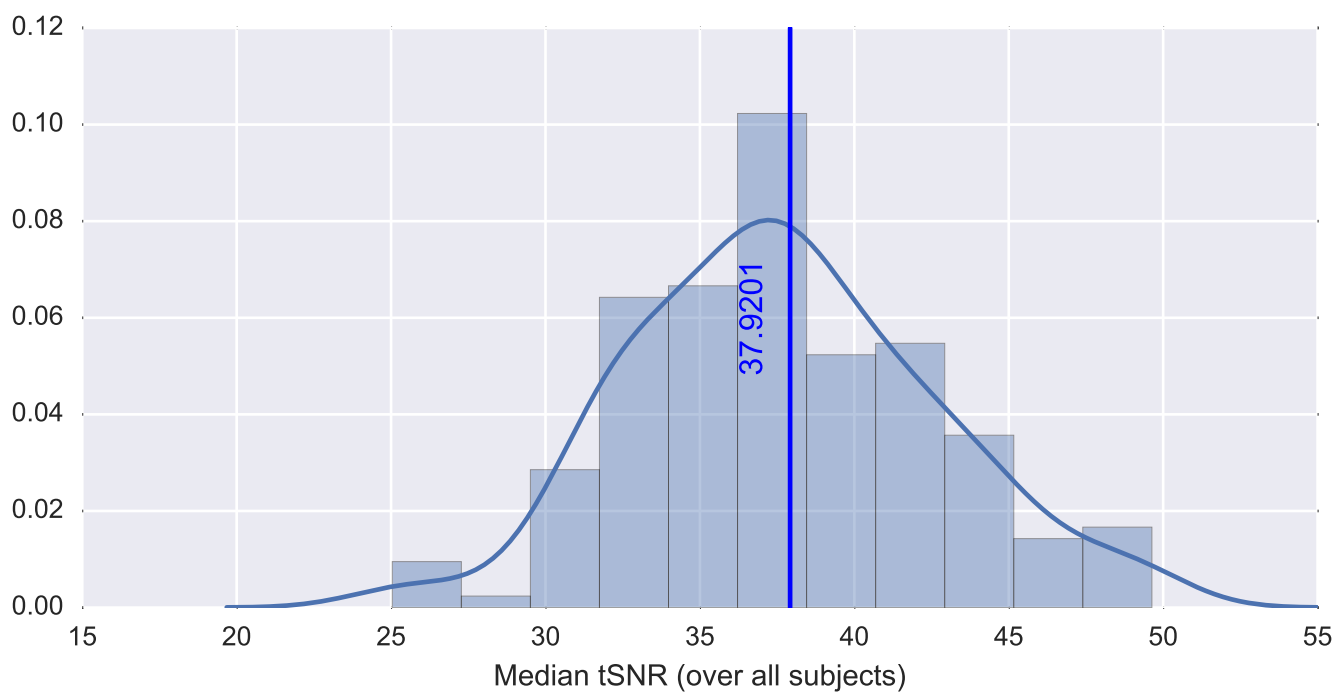

Mean EPI

Brain mask

tSNR

motion

fieldmap correction

coregistration