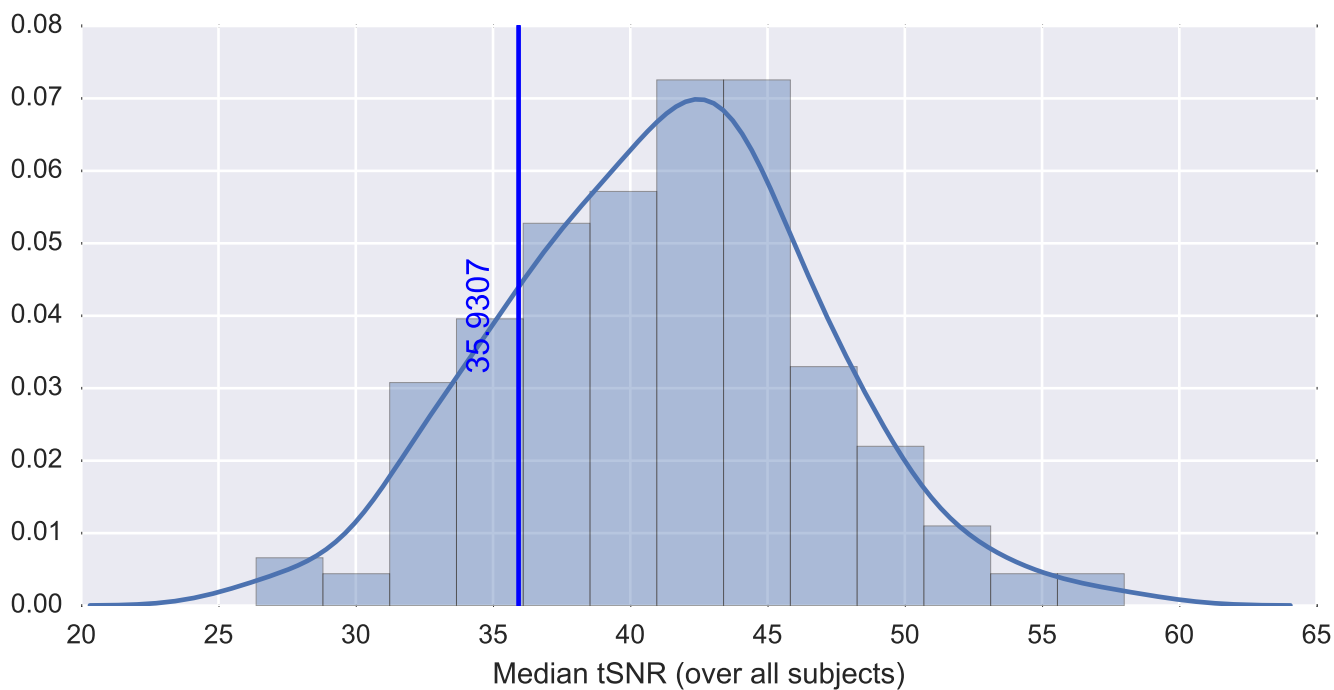

Brain mask

tSNR

motion

fieldmap correction

coregistration