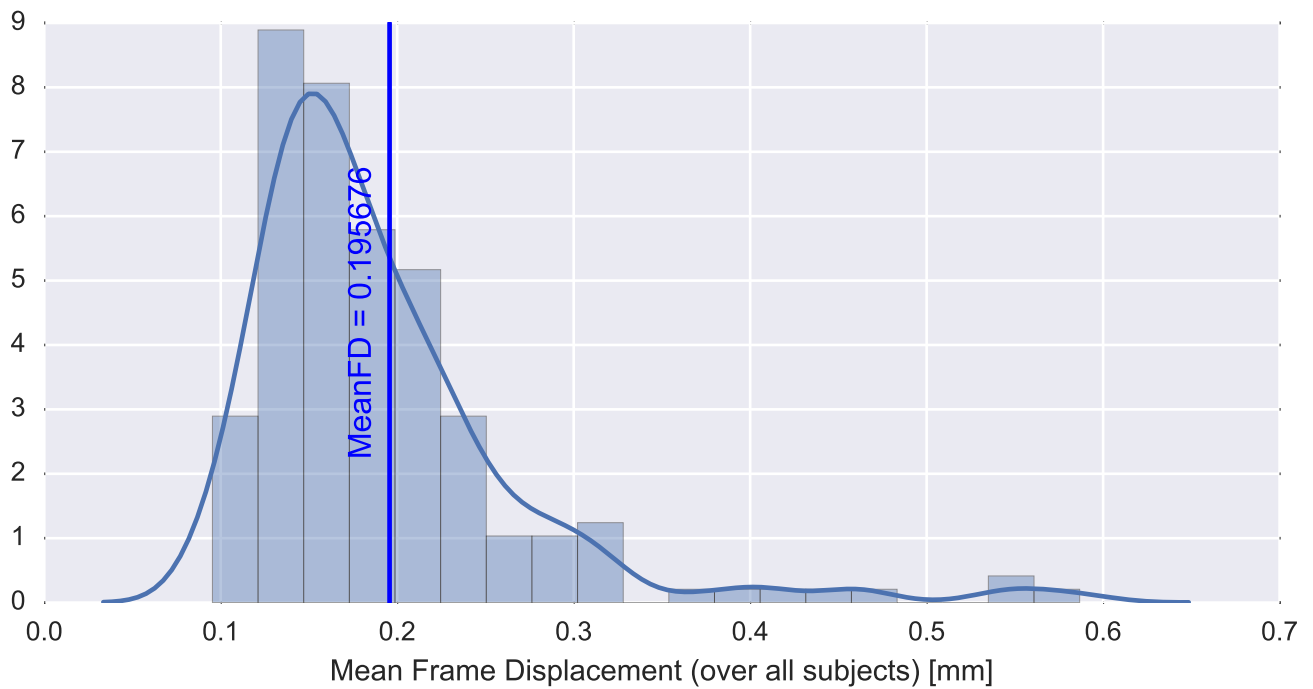

Brain mask

tSNR

motion

fieldmap correction

coregistration