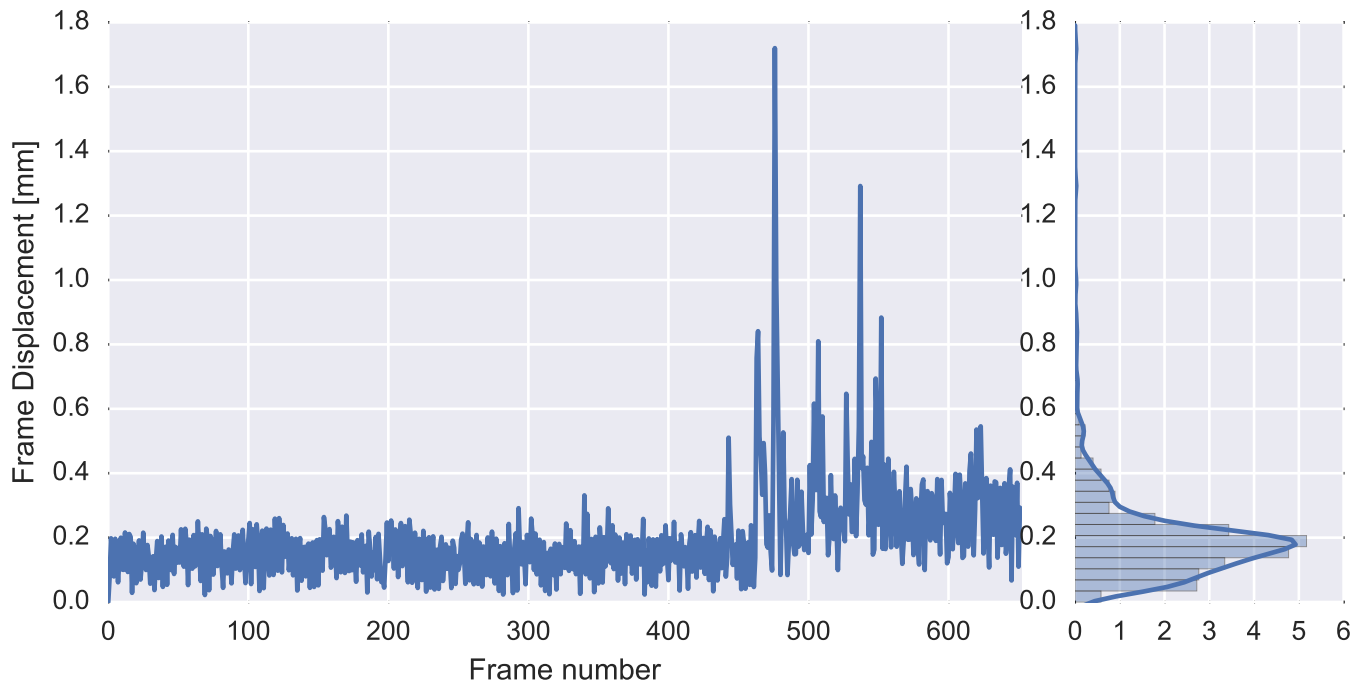

Brain mask

tSNR

motion

fieldmap correction

coregistration