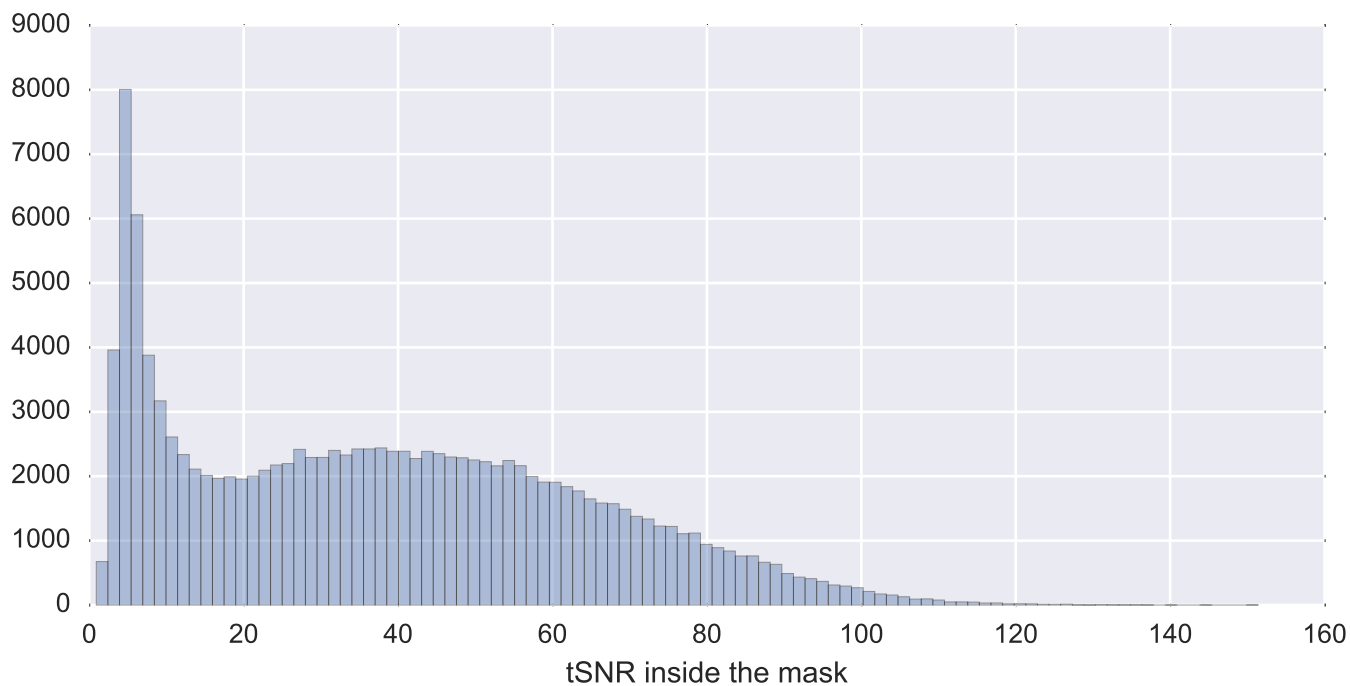

Brain mask

tSNR

motion

fieldmap correction

coregistration