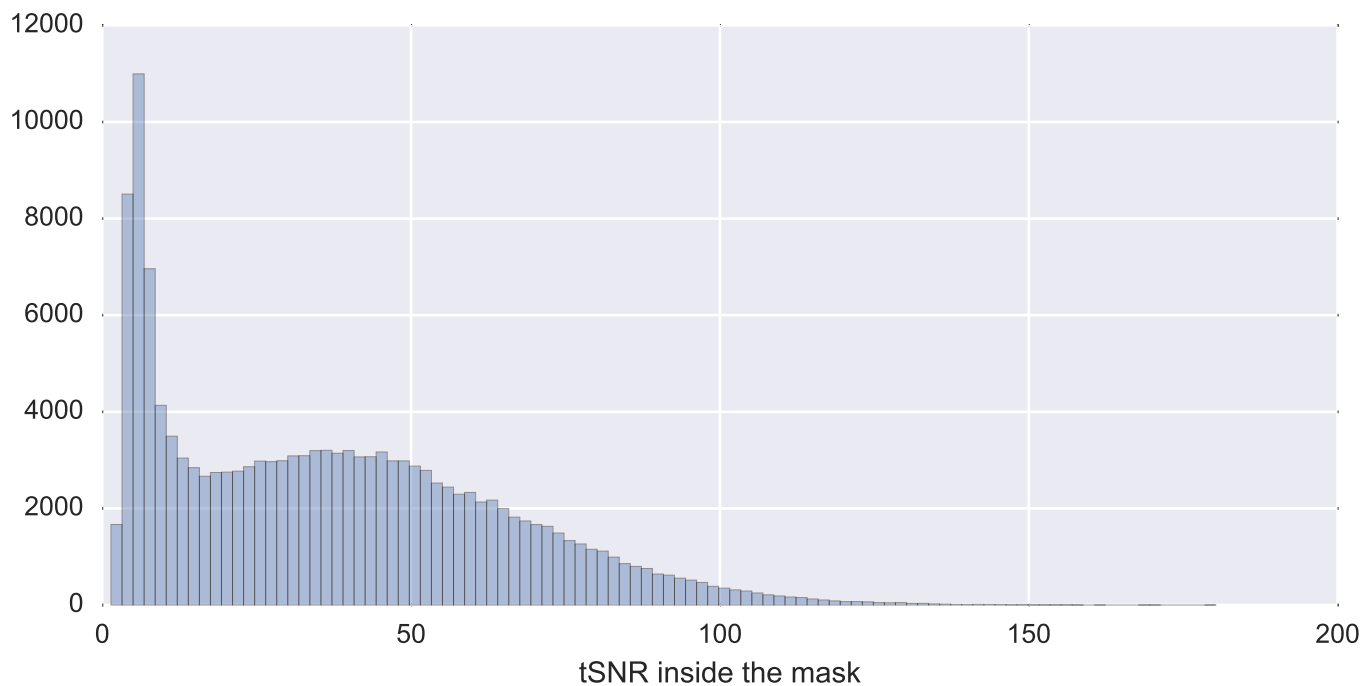

Mean EPI

Brain mask

tSNR

motion

fieldmap correction

coregistration