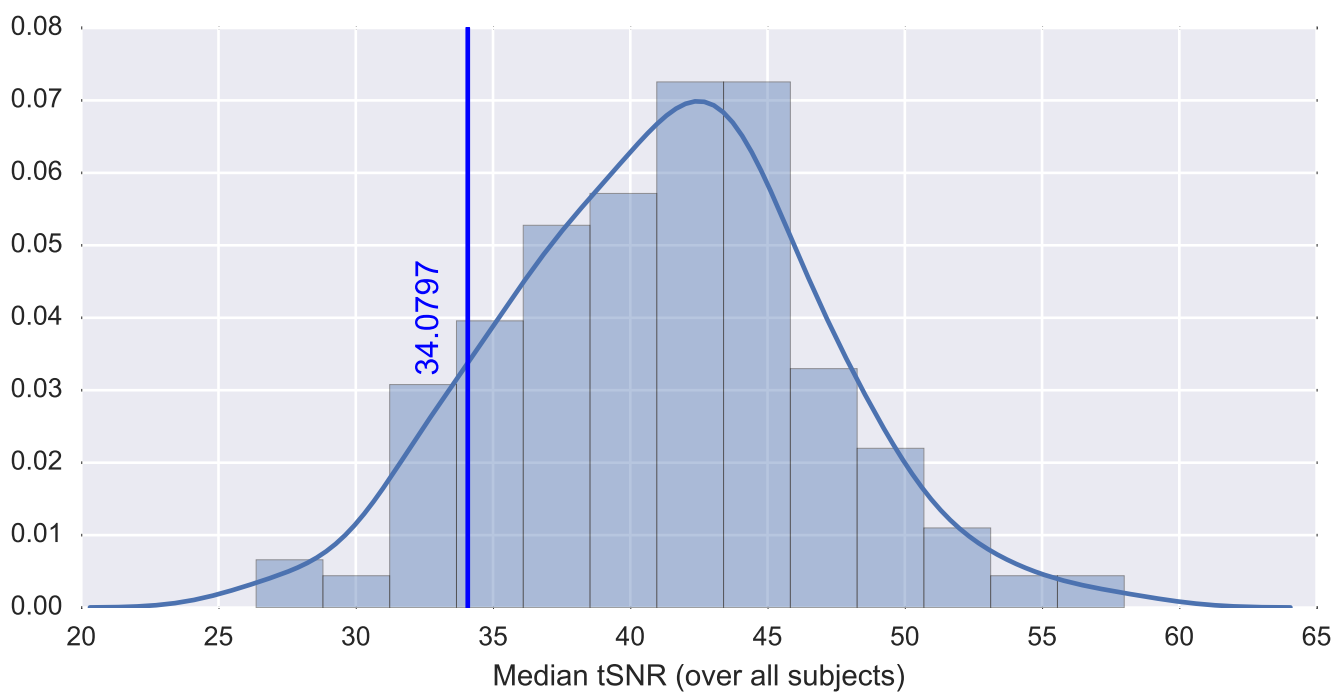

Mean EPI

Brain mask

tSNR

motion

fieldmap correction

coregistration