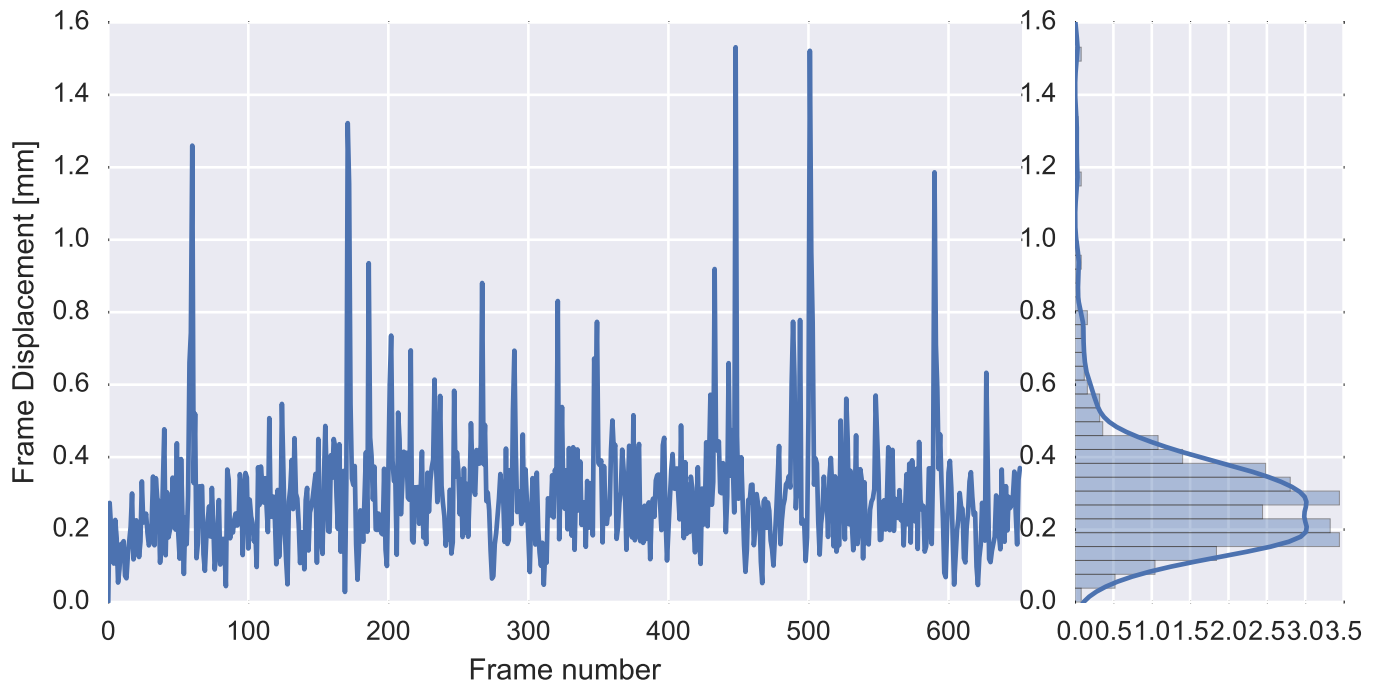

Mean EPI

Brain mask

tSNR

motion

fieldmap correction

coregistration