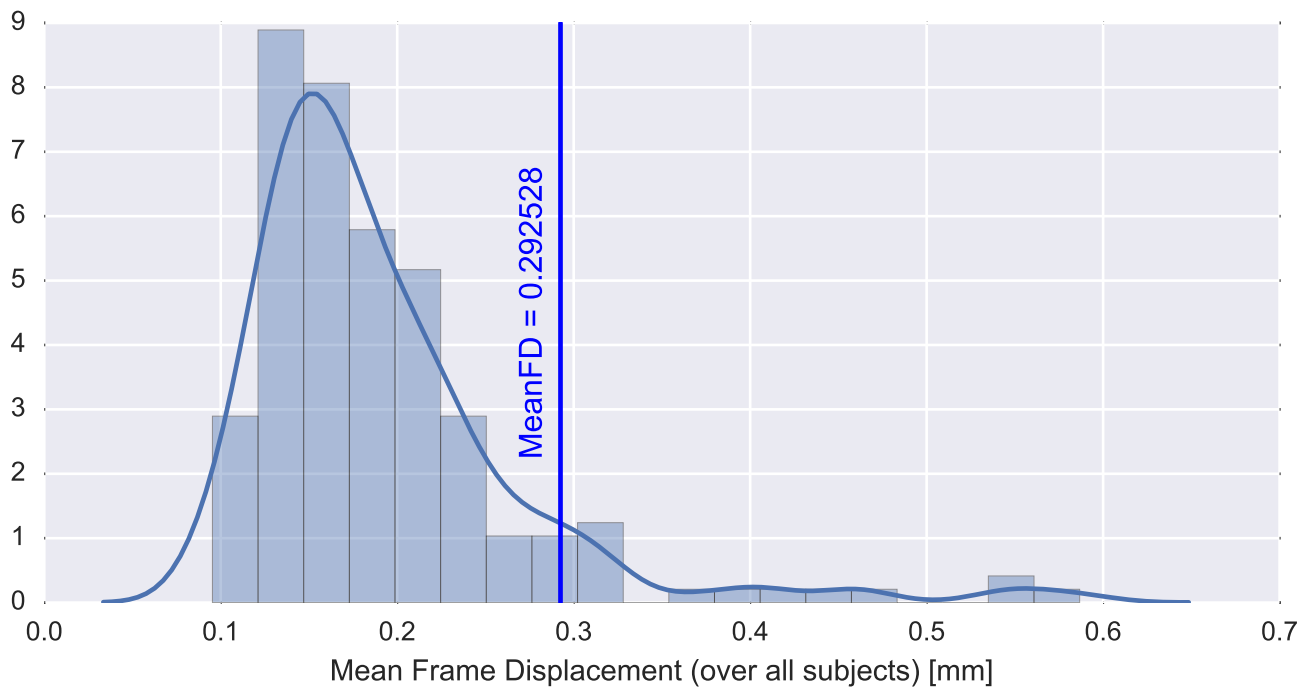

Mean EPI

Brain mask

tSNR

motion

fieldmap correction

coregistration