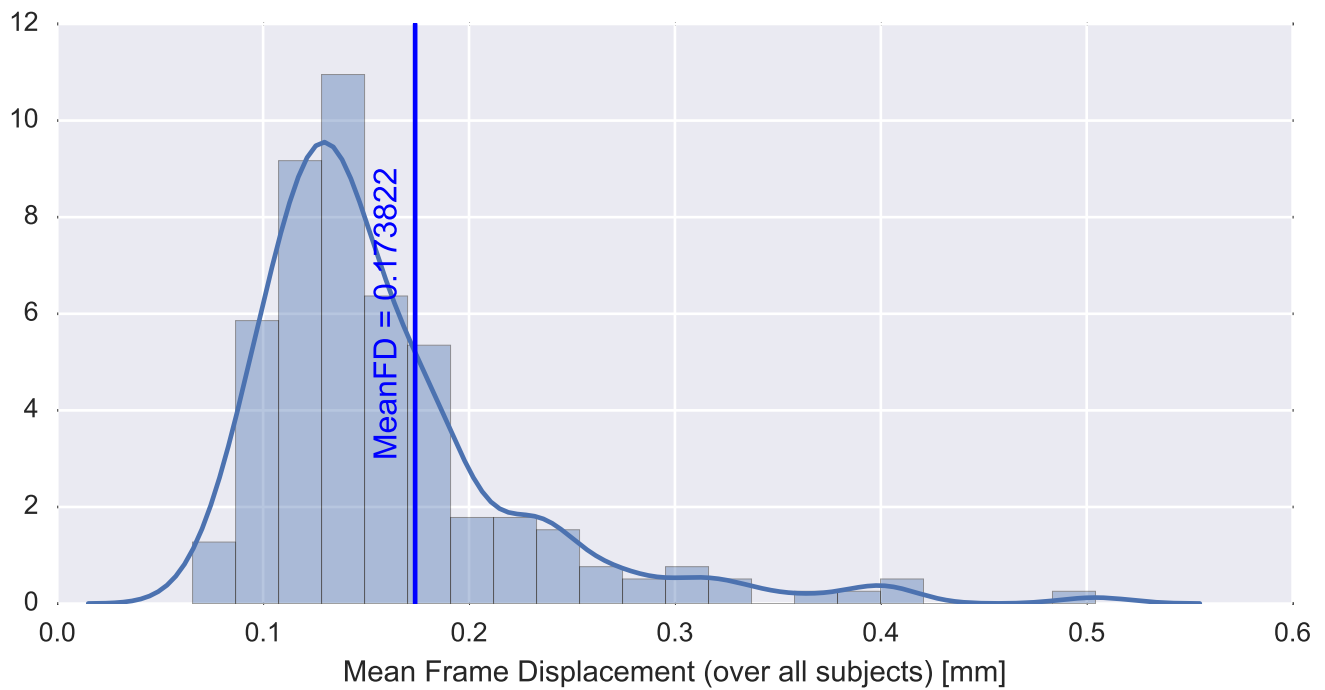

Brain mask

tSNR

motion

fieldmap correction

coregistration