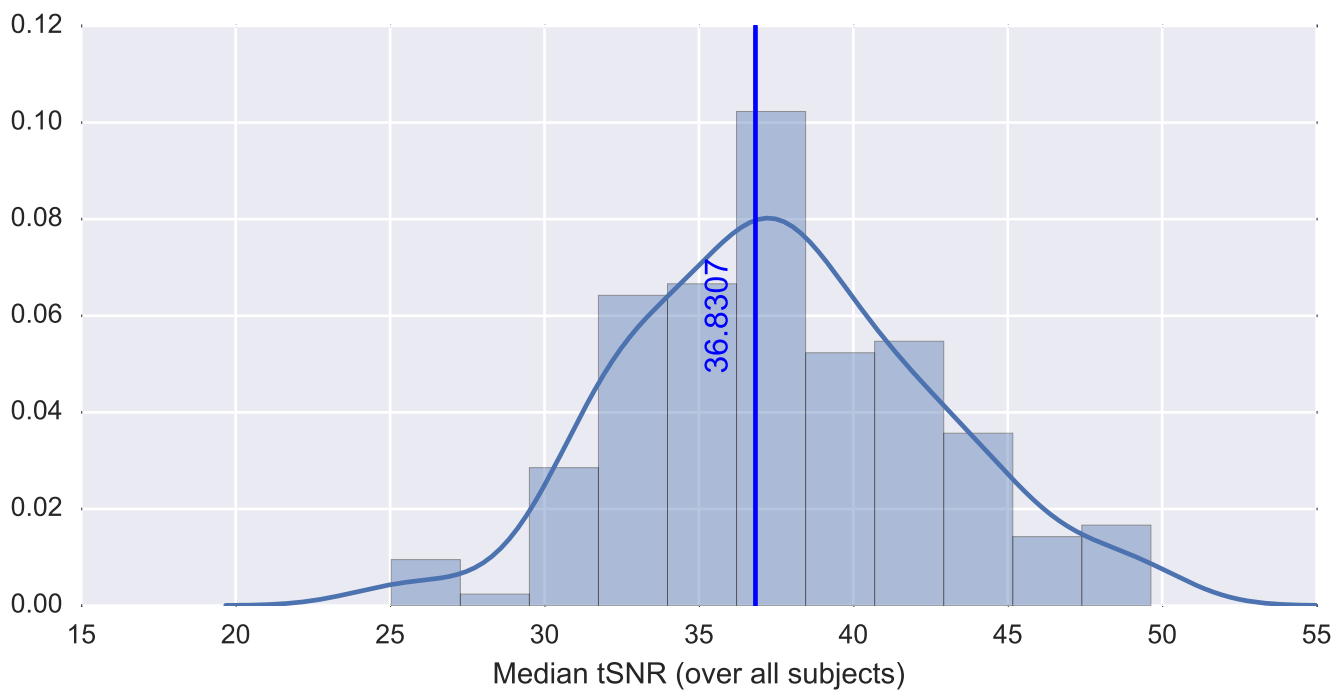

Brain mask

tSNR

motion

fieldmap correction

coregistration