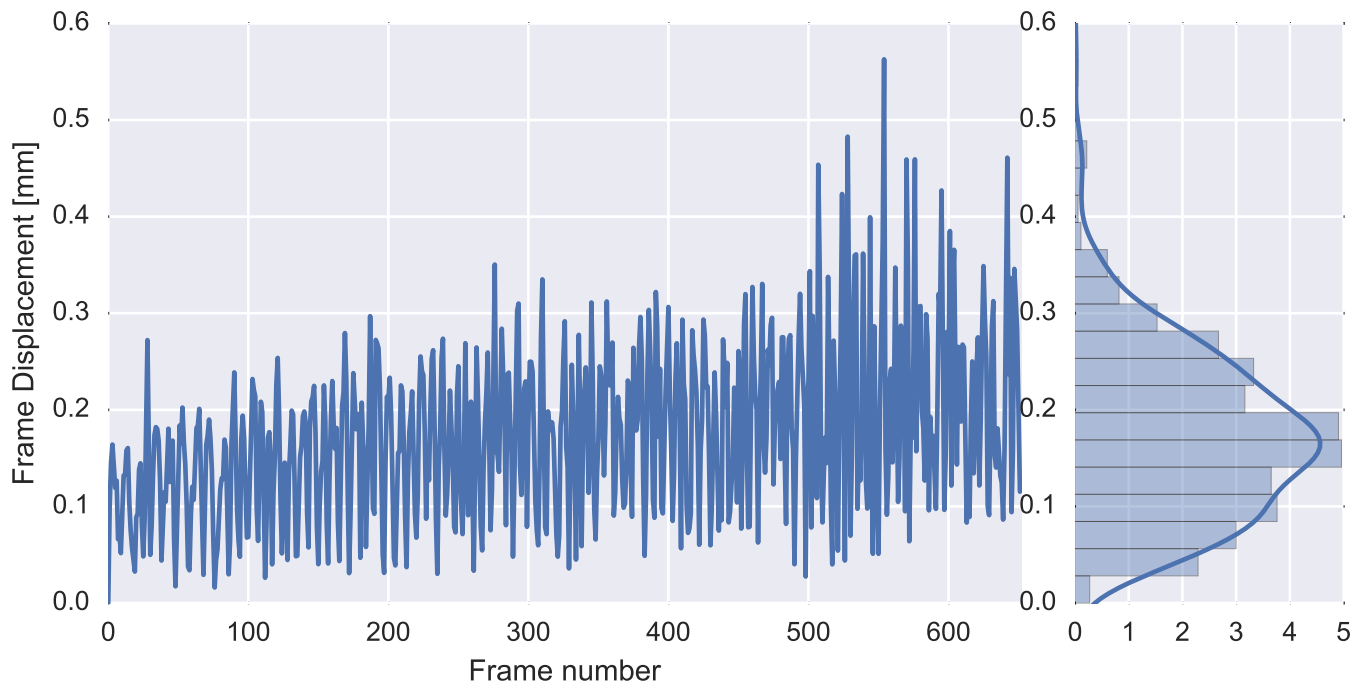

Brain mask

tSNR

motion

fieldmap correction

coregistration