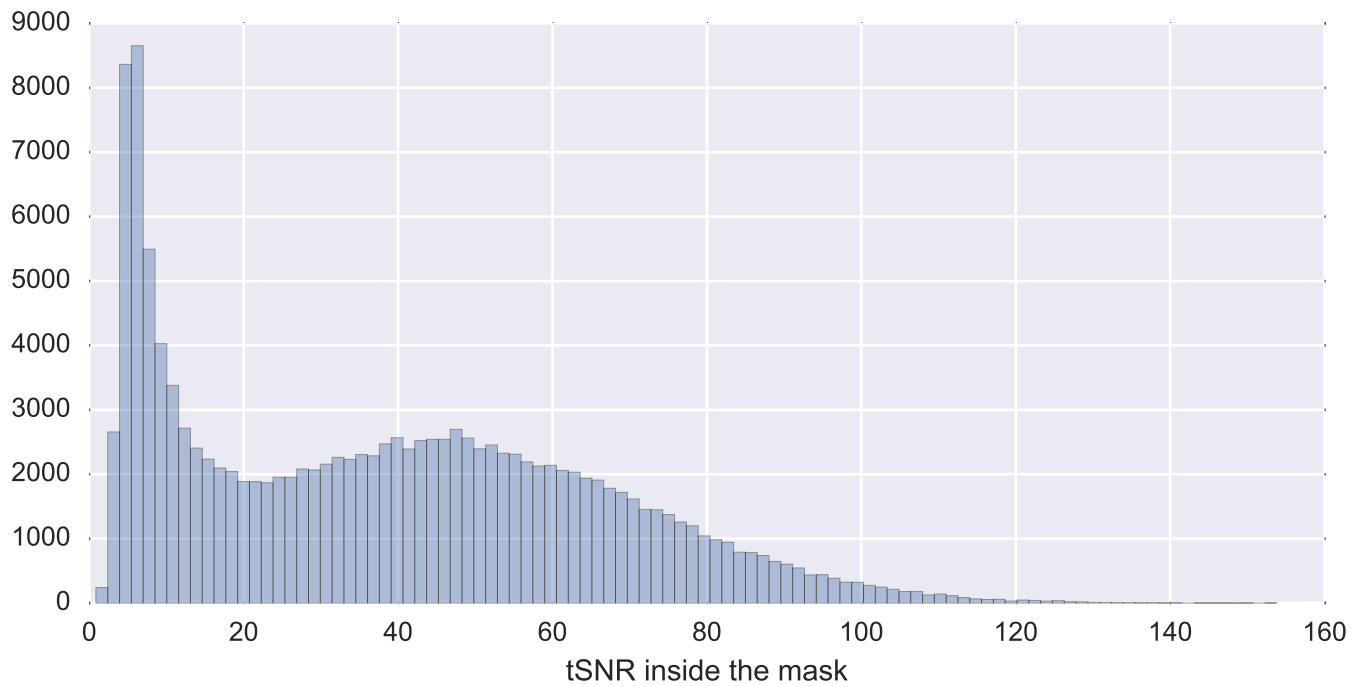

Brain mask

tSNR

motion

fieldmap correction

coregistration