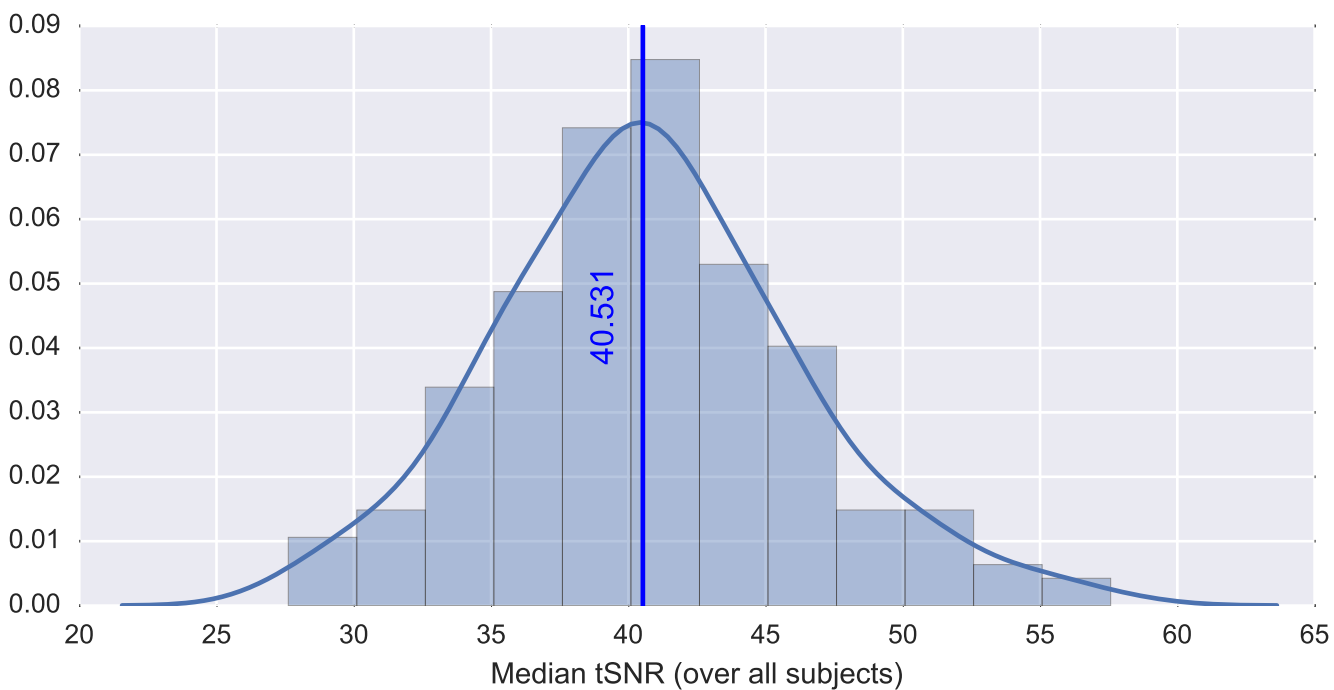

Mean EPI

Brain mask

tSNR

motion

fieldmap correction

coregistration