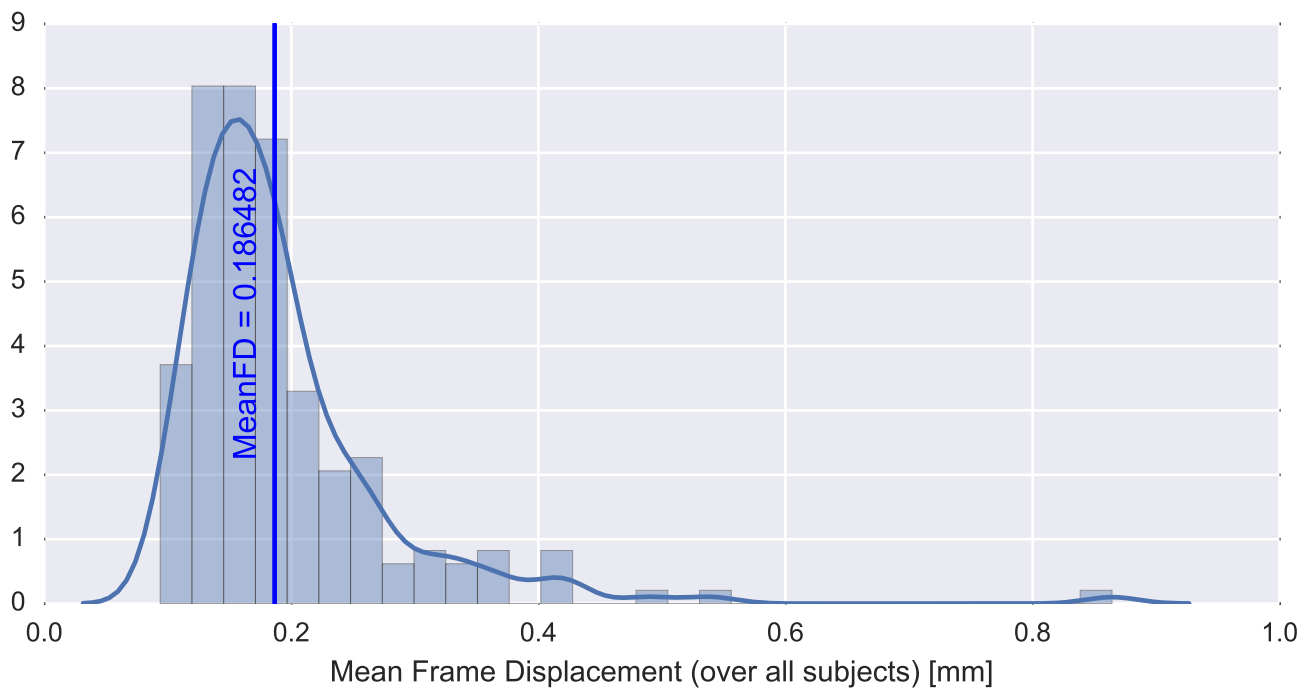

Mean EPI

Brain mask

tSNR

motion

fieldmap correction

coregistration