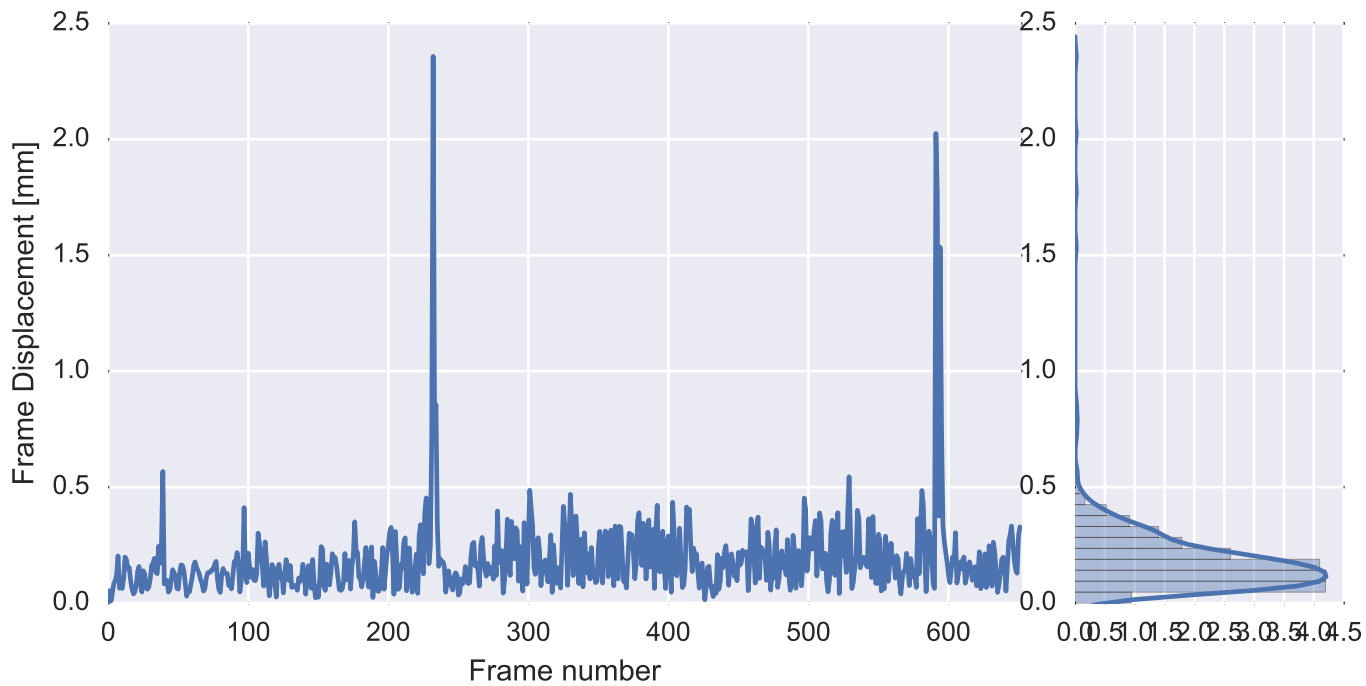

Mean EPI

Brain mask

tSNR

motion

fieldmap correction

coregistration