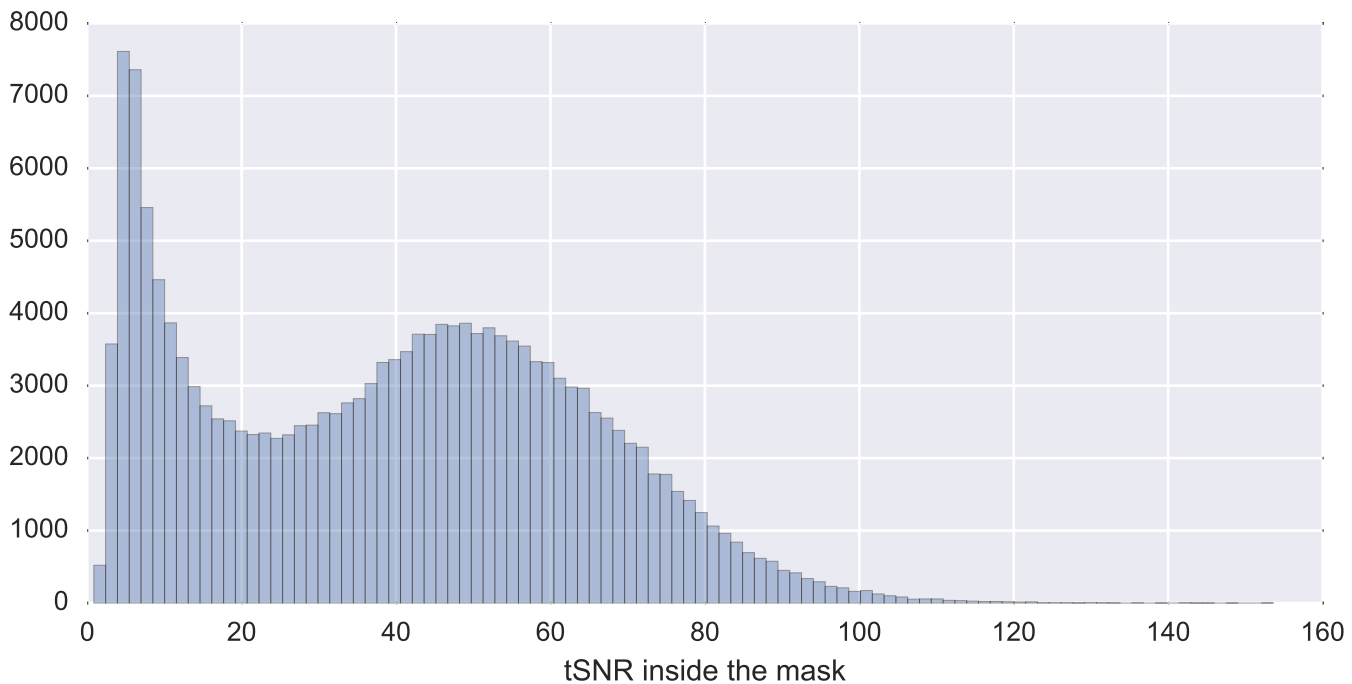

Mean EPI

Brain mask

tSNR

motion

fieldmap correction

coregistration