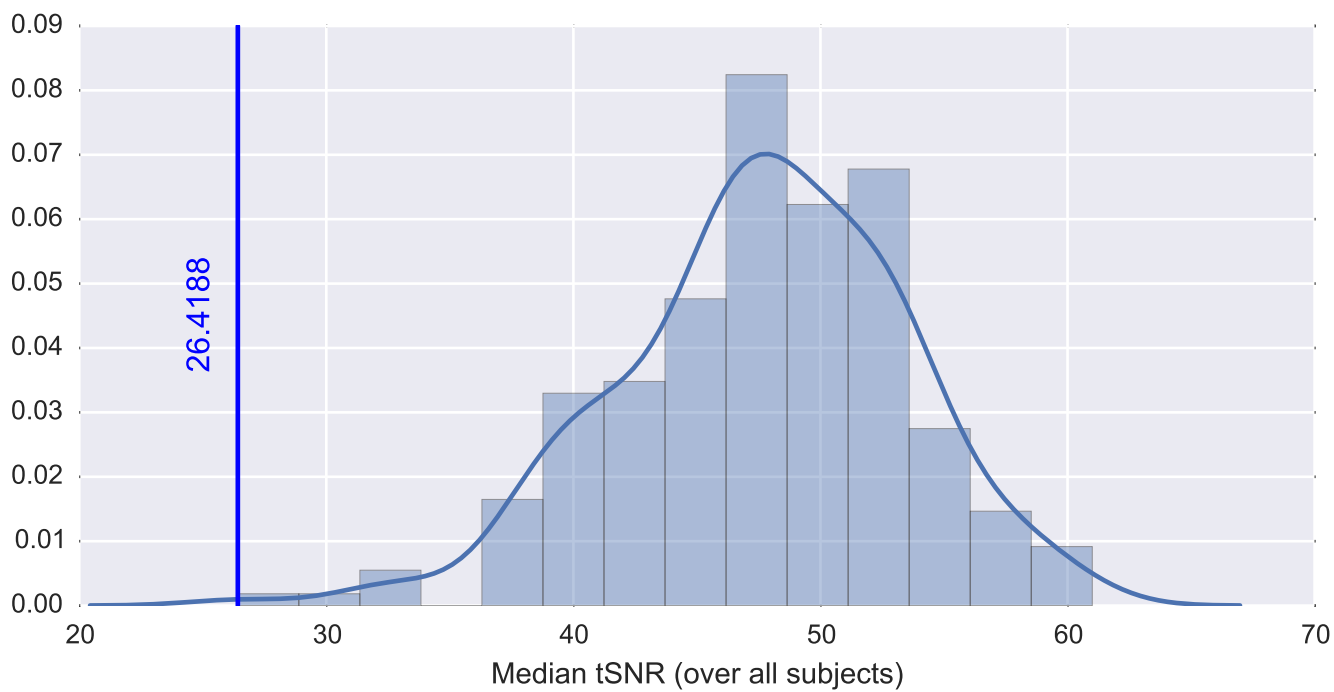

Mean EPI

Brain mask

tSNR

motion

fieldmap correction

coregistration