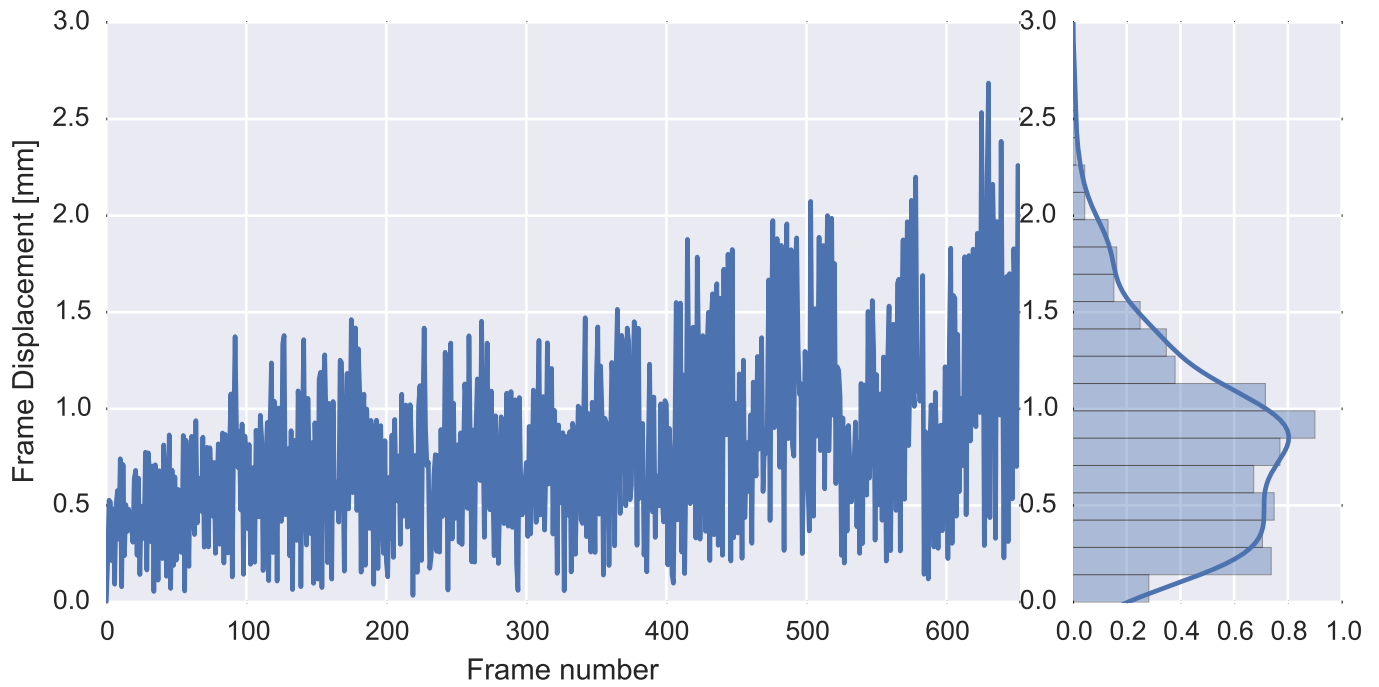

Mean EPI

Brain mask

tSNR

motion

fieldmap correction

coregistration