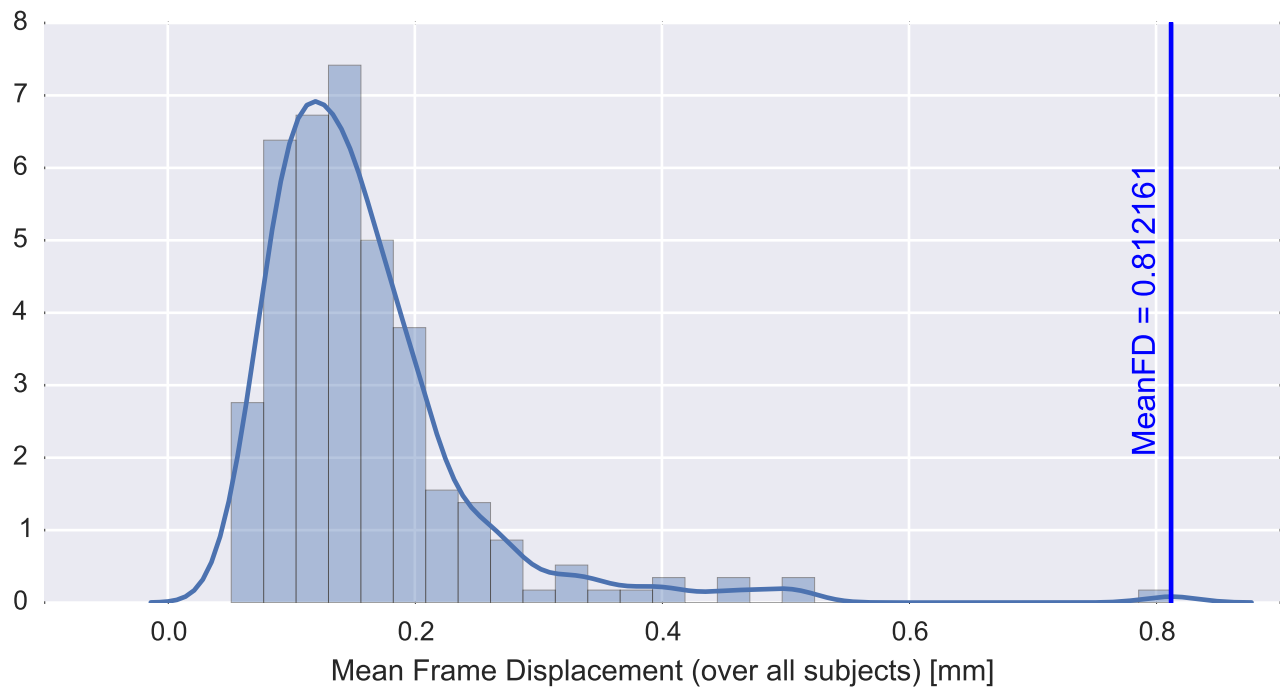

Mean EPI

Brain mask

tSNR

motion

fieldmap correction

coregistration