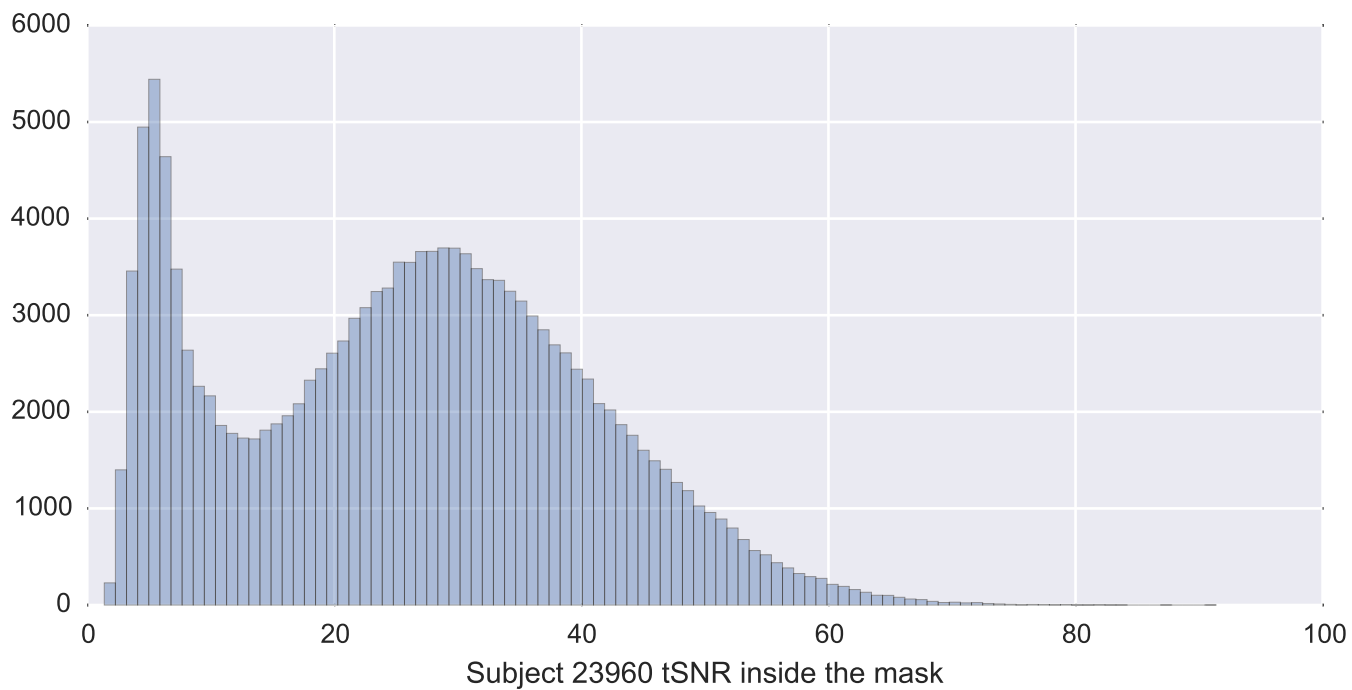

Mean EPI

Brain mask

tSNR

motion

fieldmap correction

coregistration