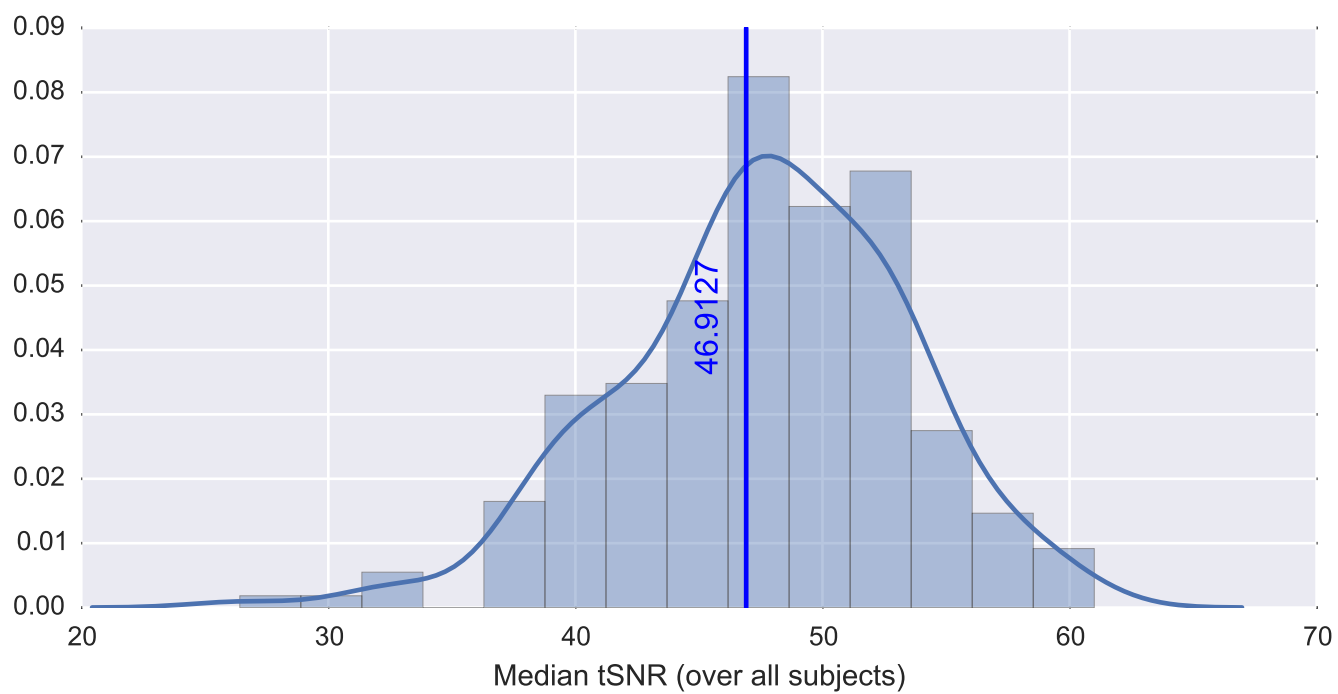

Brain mask

motion

fieldmap correction

coregistration