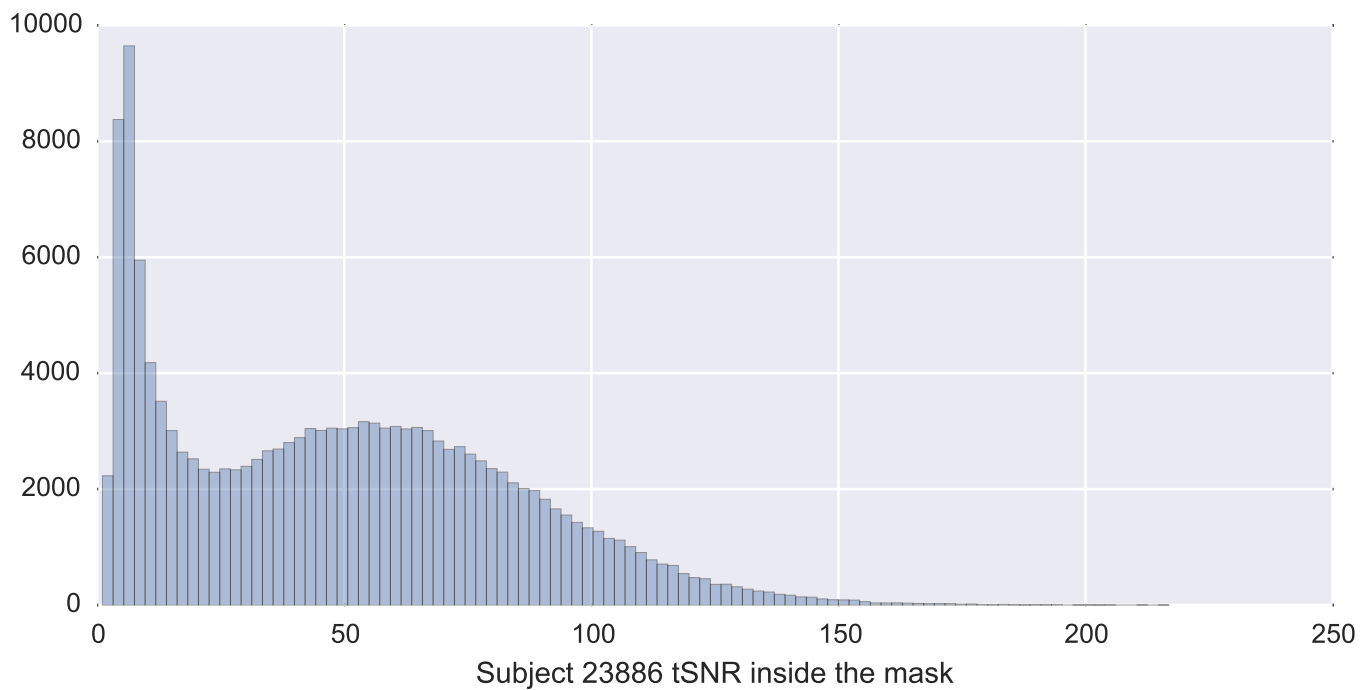

Brain mask

motion

fieldmap correction

coregistration