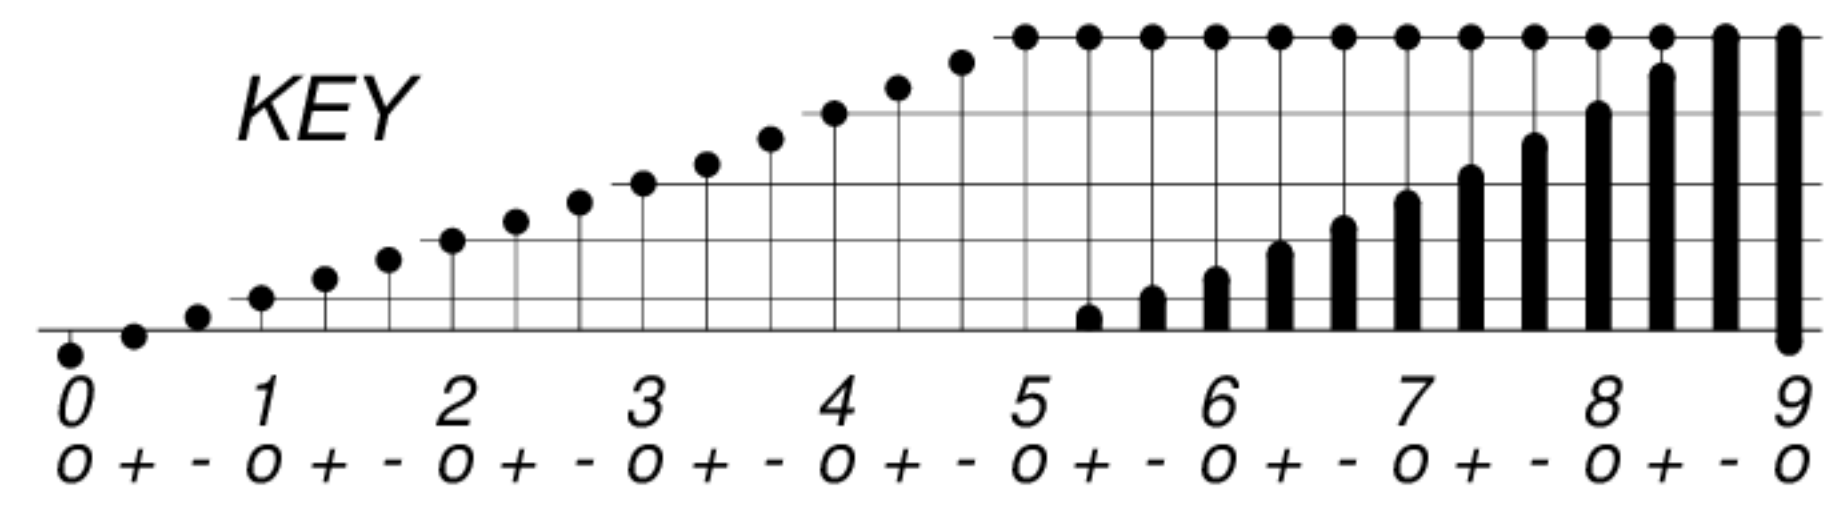

DAYS IN SOLAR ROTATION INTERVAL

1 2 3 4 5 6 7 8 9 10 11 12 13 14 15 16 17 18 19 20 21 22 23 24 25 26 27

ROT.-
NO.

2023

KEY

▲ = sudden commencement

GFZ German Research Centre for Geosciences
**PLANETARY MAGNETIC
 THREE-HOUR-RANGE INDICES**
Kp 2023