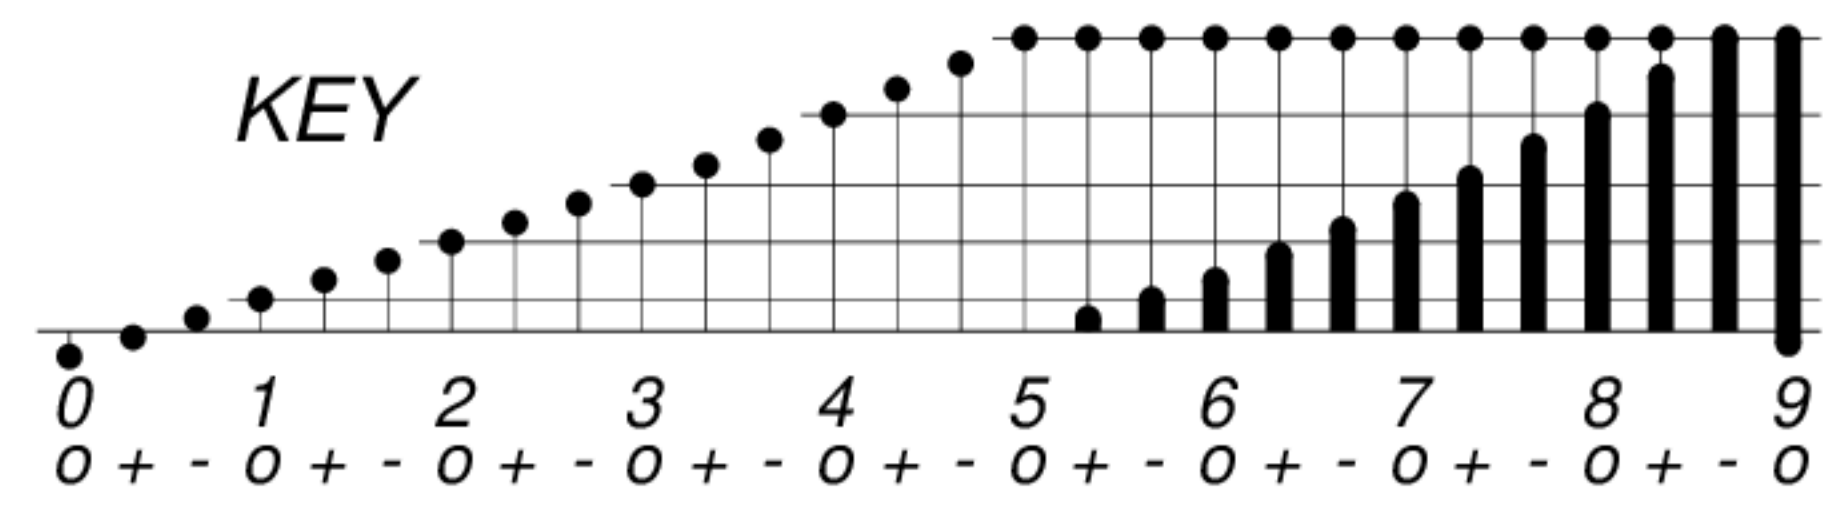

DAYS IN SOLAR ROTATION INTERVAL

1 2 3 4 5 6 7 8 9 10 11 12 13 14 15 16 17 18 19 20 21 22 23 24 25 26 27

ROT.-NO.

2020

KEY

▲ = sudden commencement

GFZ German Research Centre for Geosciences
**PLANETARY MAGNETIC
 THREE-HOUR-RANGE INDICES**
Kp 2020