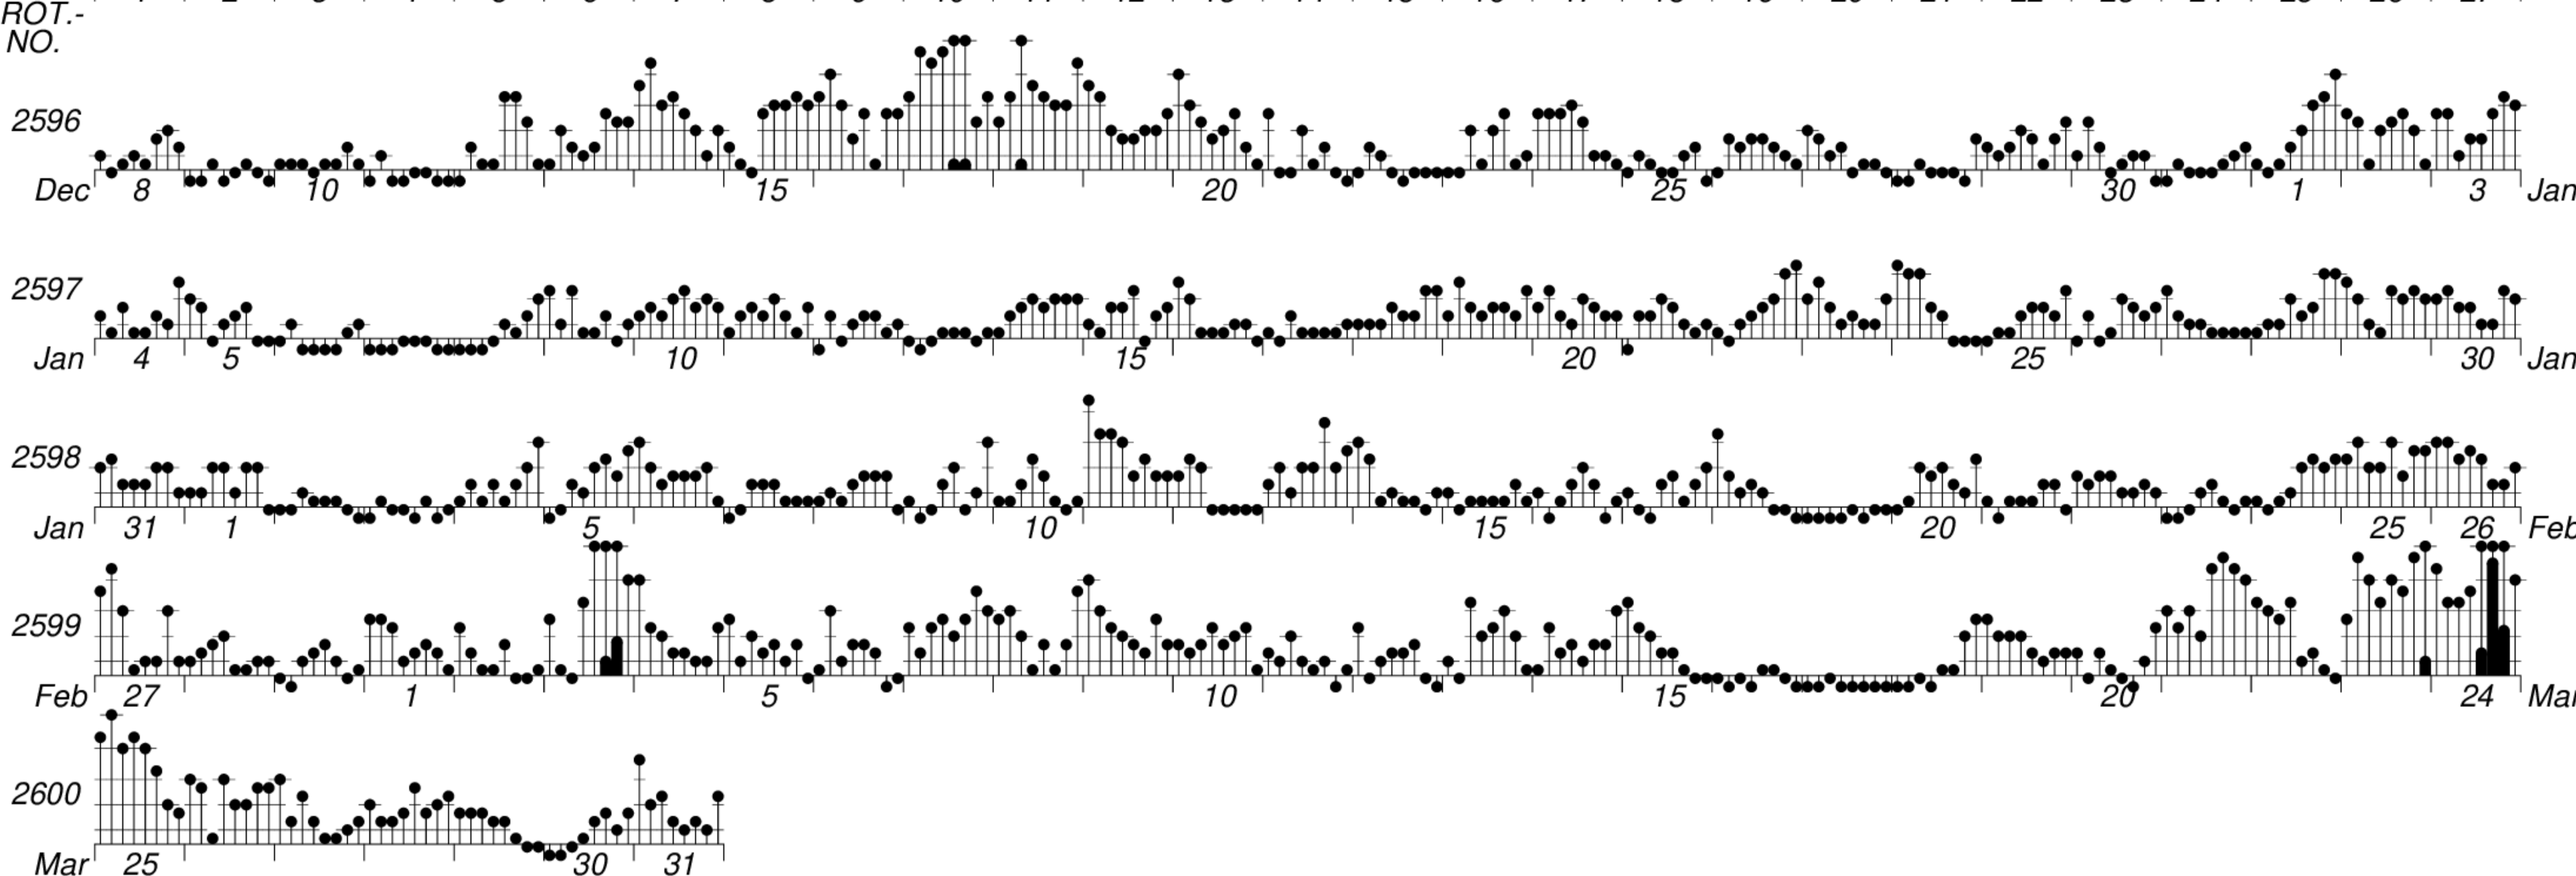

DAYS IN SOLAR ROTATION INTERVAL

1 2 3 4 5 6 7 8 9 10 11 12 13 14 15 16 17 18 19 20 21 22 23 24 25 26 27

KEY

▲ = sudden commencement

GFZ German Research Centre for Geosciences
**PLANETARY MAGNETIC
 THREE-HOUR-RANGE INDICES**

Kp till 2024 Mar 31