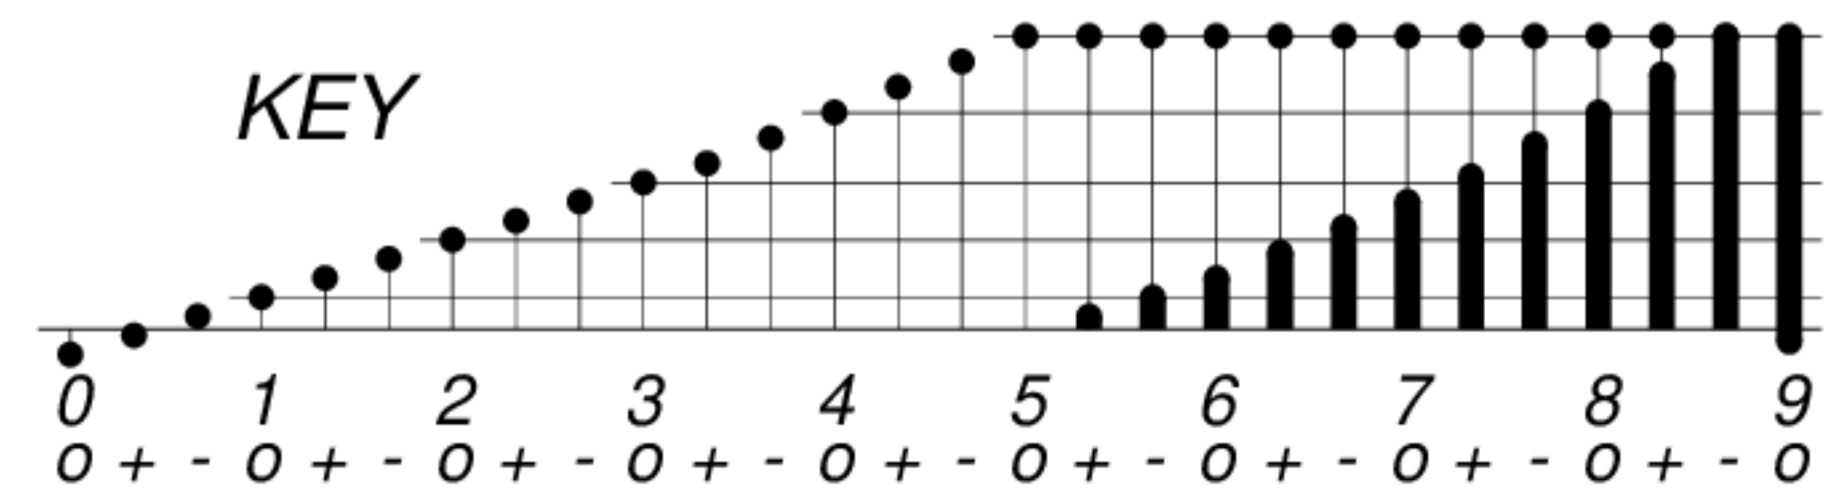

DAYS IN SOLAR ROTATION INTERVAL

1 | 2 | 3 | 4 | 5 | 6 | 7 | 8 | 9 | 10 | 11 | 12 | 13 | 14 | 15 | 16 | 17 | 18 | 19 | 20 | 21 | 22 | 23 | 24 | 25 | 26 | 27

KEY

▲ = sudden commencement

GFZ German Research Centre for Geosciences
**PLANETARY MAGNETIC
 THREE-HOUR-RANGE INDICES**

Kp till 2020 Feb 29