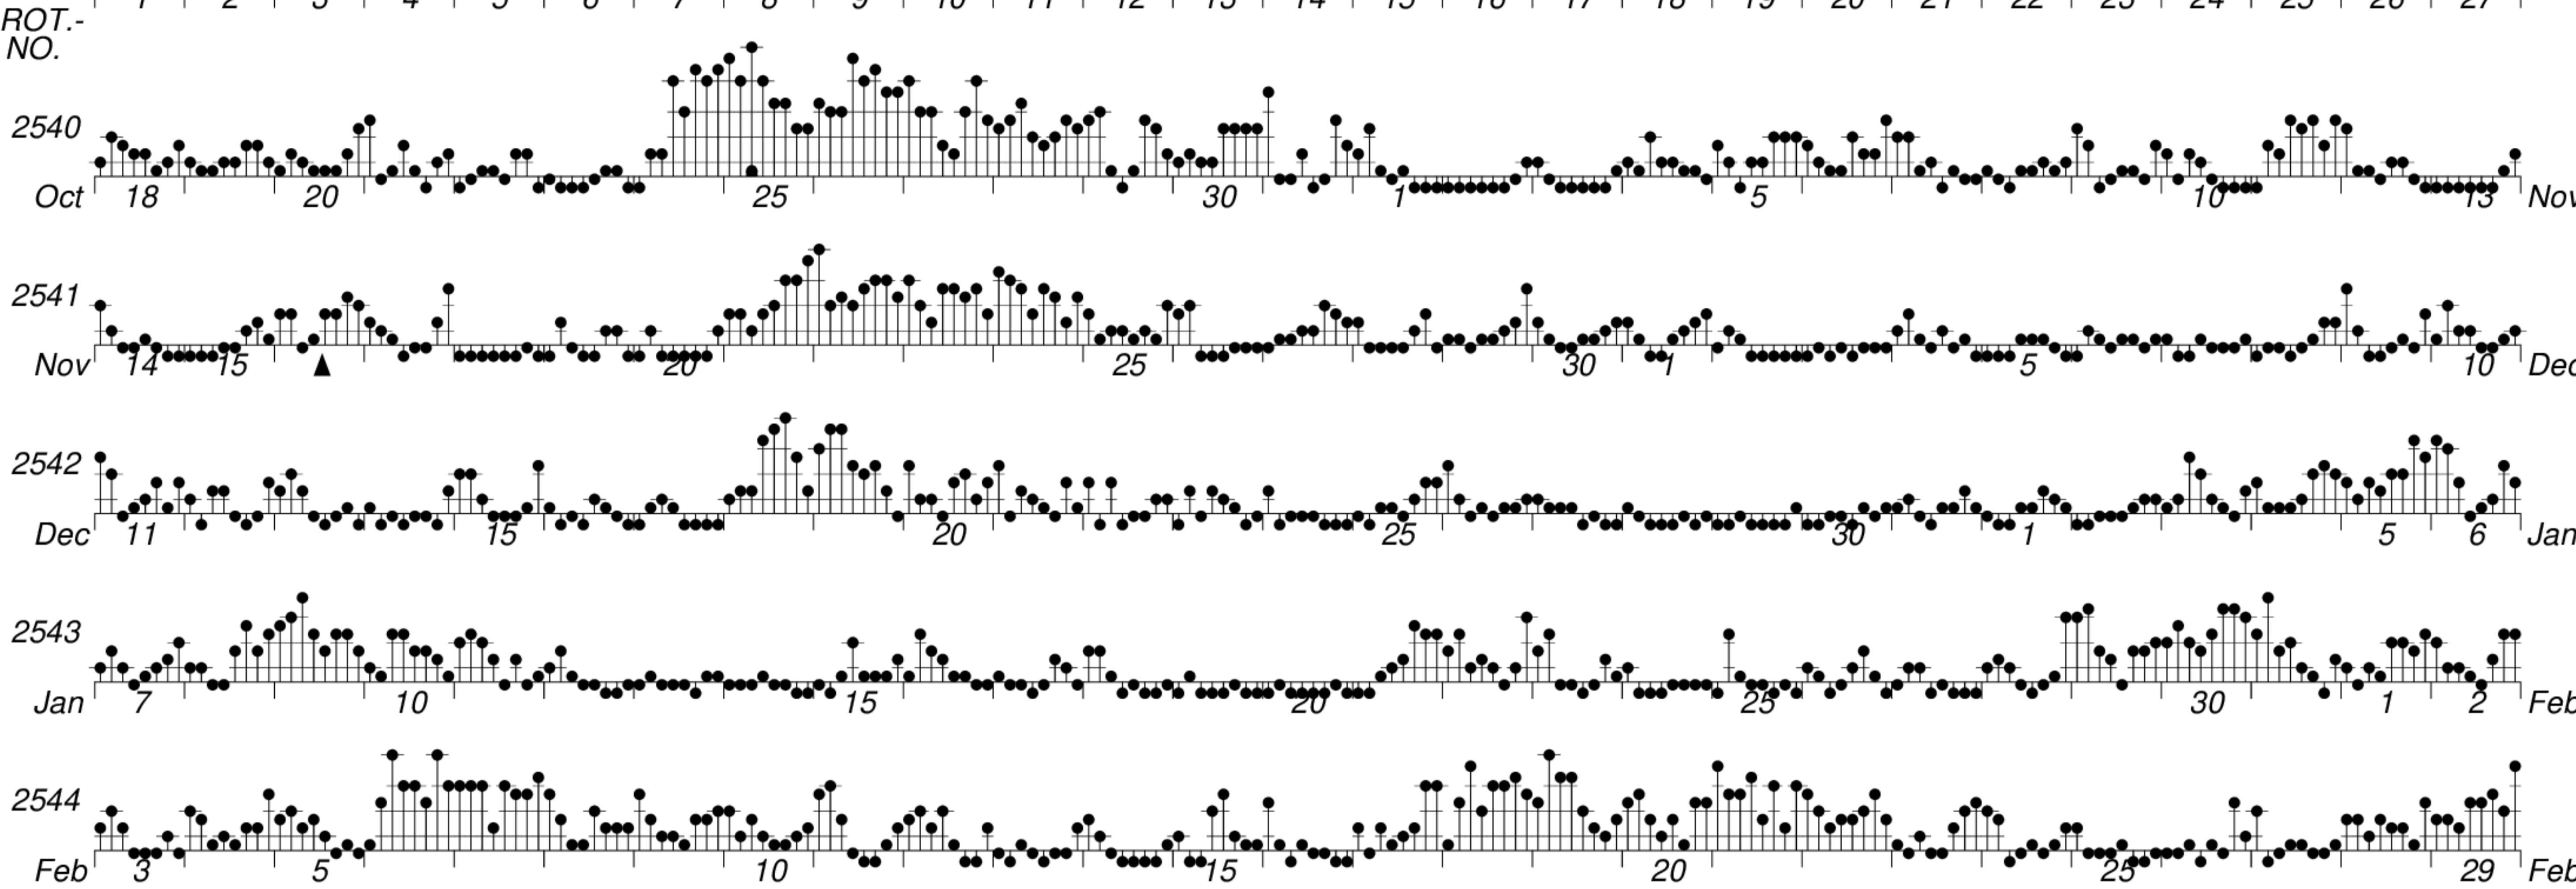

DAYS IN SOLAR ROTATION INTERVAL

1 | 2 | 3 | 4 | 5 | 6 | 7 | 8 | 9 | 10 | 11 | 12 | 13 | 14 | 15 | 16 | 17 | 18 | 19 | 20 | 21 | 22 | 23 | 24 | 25 | 26 | 27

KEY

▲ = sudden commencement

GFZ German Research Centre for Geosciences
**PLANETARY MAGNETIC
 THREE-HOUR-RANGE INDICES**

Kp till 2020 Feb 29