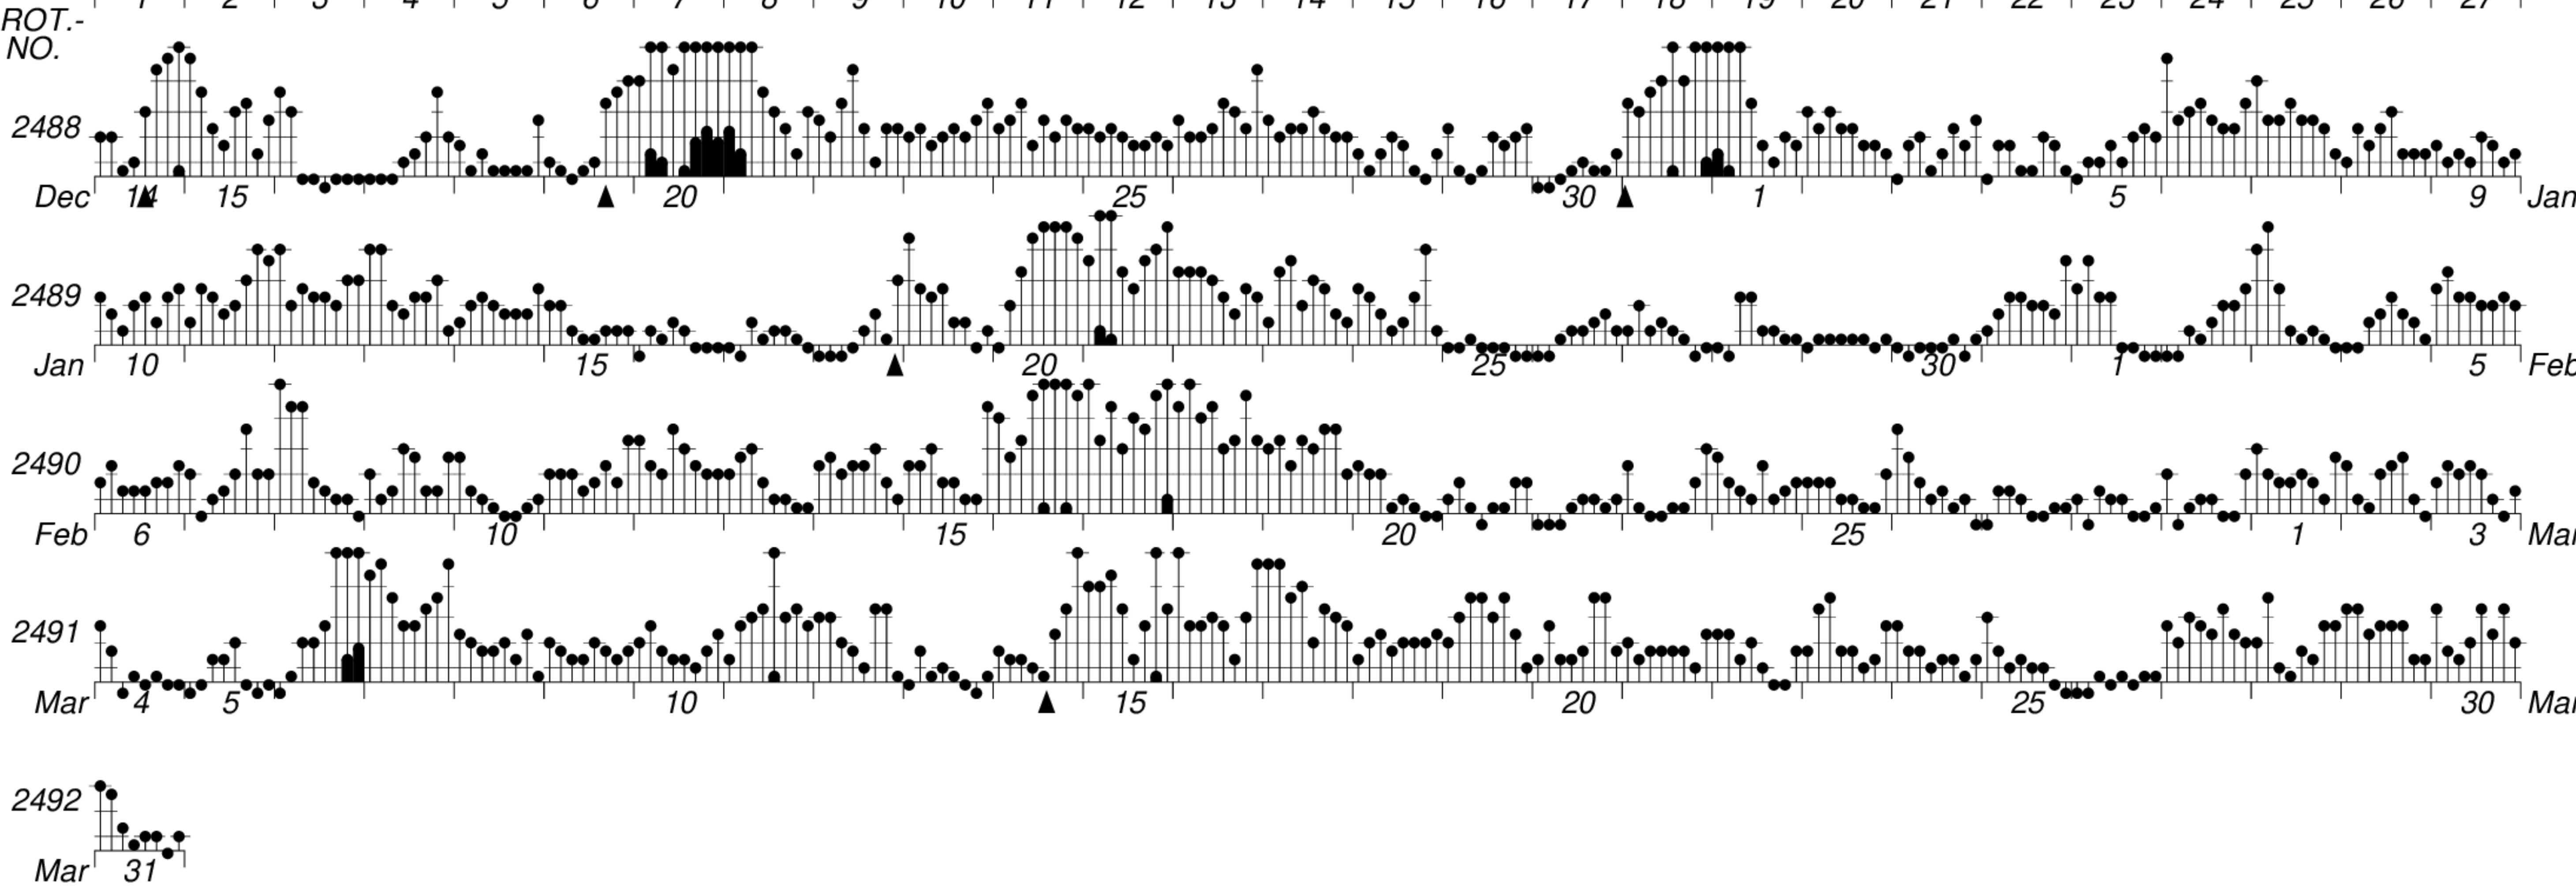

DAYS IN SOLAR ROTATION INTERVAL

1 2 3 4 5 6 7 8 9 10 11 12 13 14 15 16 17 18 19 20 21 22 23 24 25 26 27

KEY

▲ = sudden commencement

GFZ German Research Centre for Geosciences  
**PLANETARY MAGNETIC  
 THREE-HOUR-RANGE INDICES**

*Kp till 2016 Mar 31*