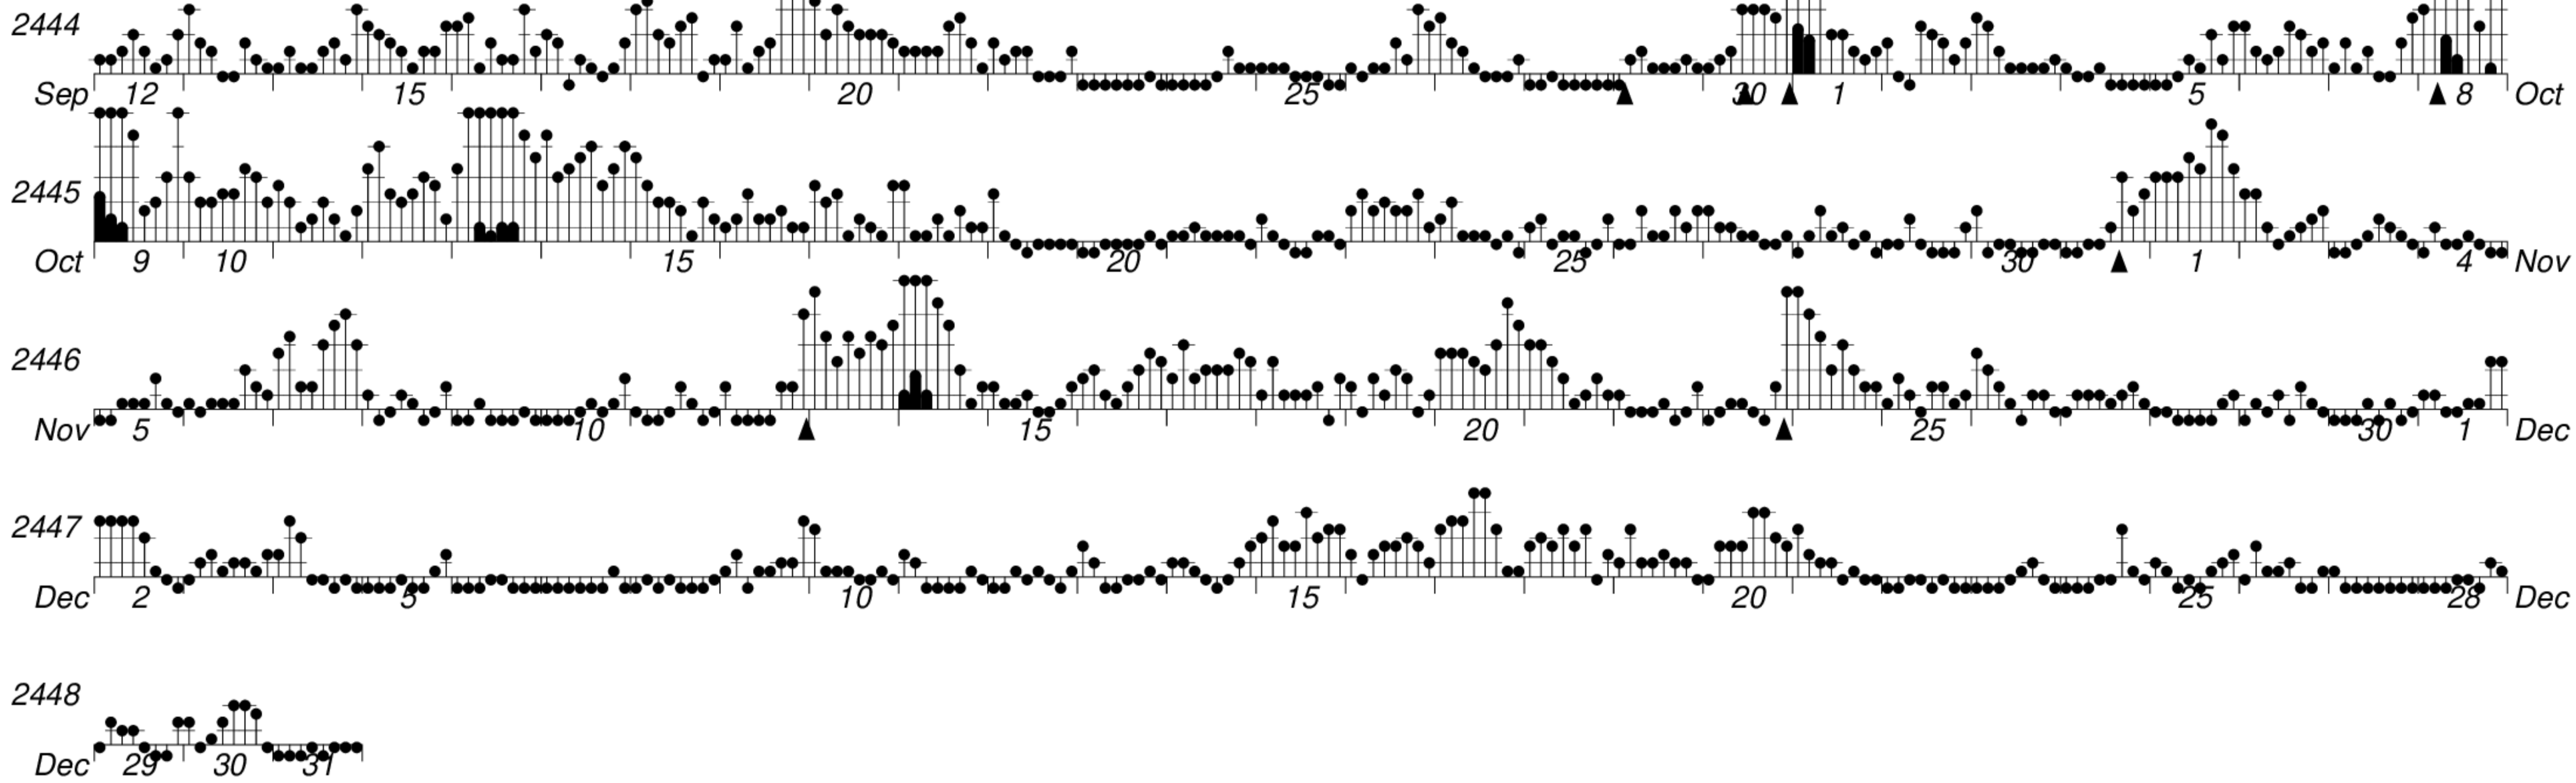

DAYS IN SOLAR ROTATION INTERVAL

1 2 3 4 5 6 7 8 9 10 11 12 13 14 15 16 17 18 19 20 21 22 23 24 25 26 27

ROT.-
NO.

KEY

▲ = sudden commencement

GFZ German Research Centre for Geosciences
**PLANETARY MAGNETIC
THREE-HOUR-RANGE INDICES**

Kp till 2012 Dec 31