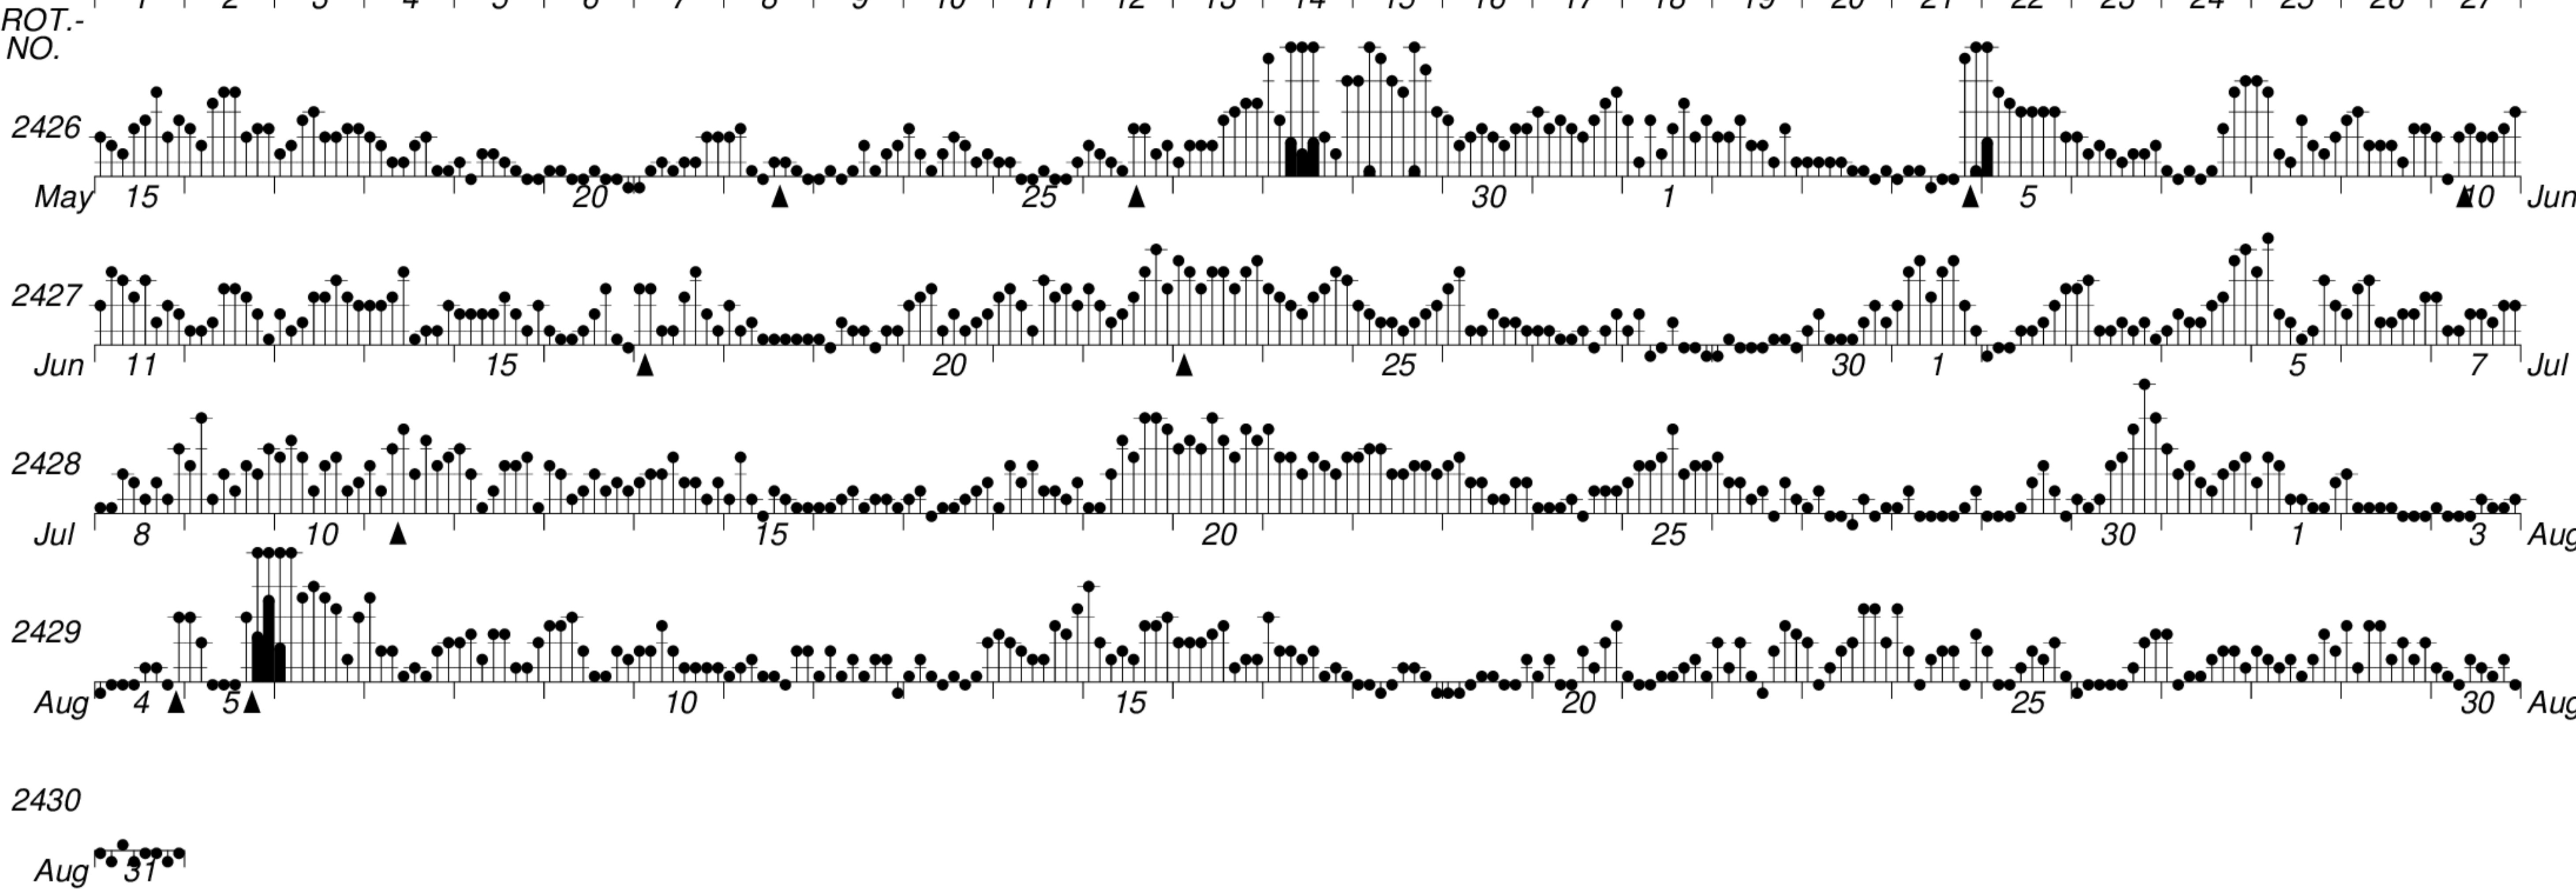

DAYS IN SOLAR ROTATION INTERVAL

1 2 3 4 5 6 7 8 9 10 11 12 13 14 15 16 17 18 19 20 21 22 23 24 25 26 27

KEY

▲ = sudden commencement

GFZ German Research Centre for Geosciences
**PLANETARY MAGNETIC
 THREE-HOUR-RANGE INDICES**

Kp till 2011 Aug 31