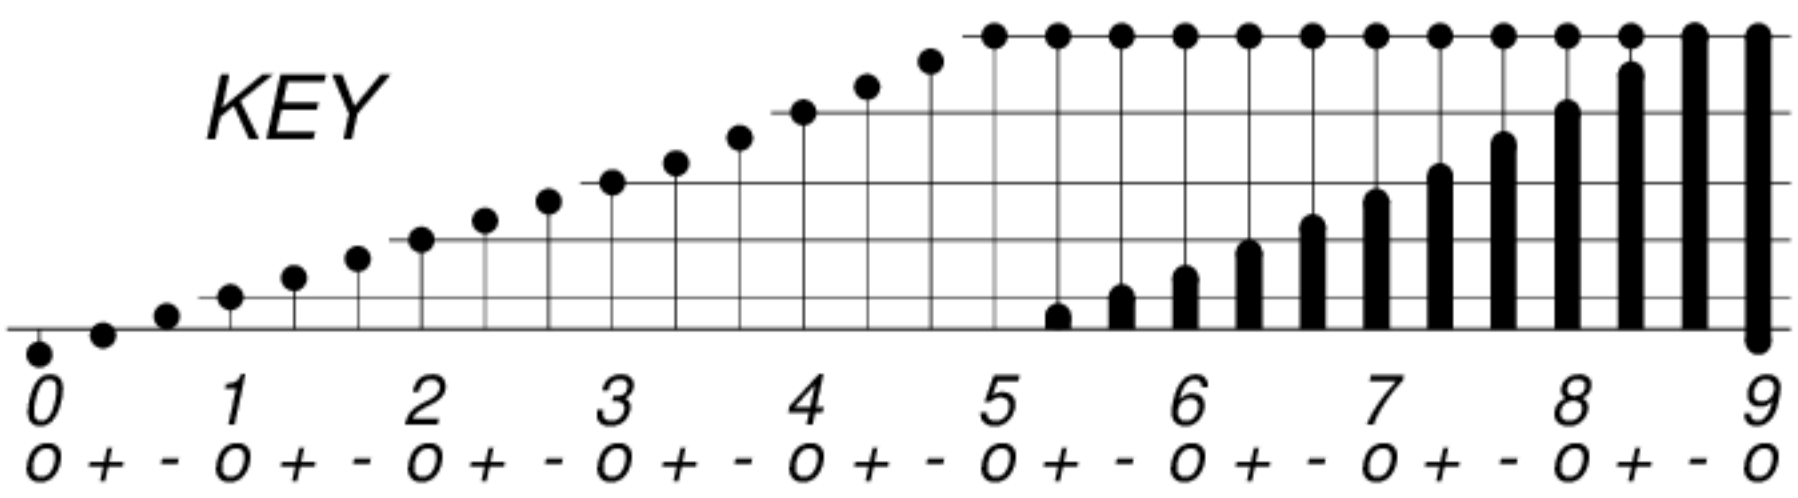

DAYS IN SOLAR ROTATION INTERVAL

1 2 3 4 5 6 7 8 9 10 11 12 13 14 15 16 17 18 19 20 21 22 23 24 25 26 27

KEY

▲ = sudden commencement

GFZ German Research Centre for Geosciences
**PLANETARY MAGNETIC
 THREE-HOUR-RANGE INDICES**

Kp till 2011 Aug 31