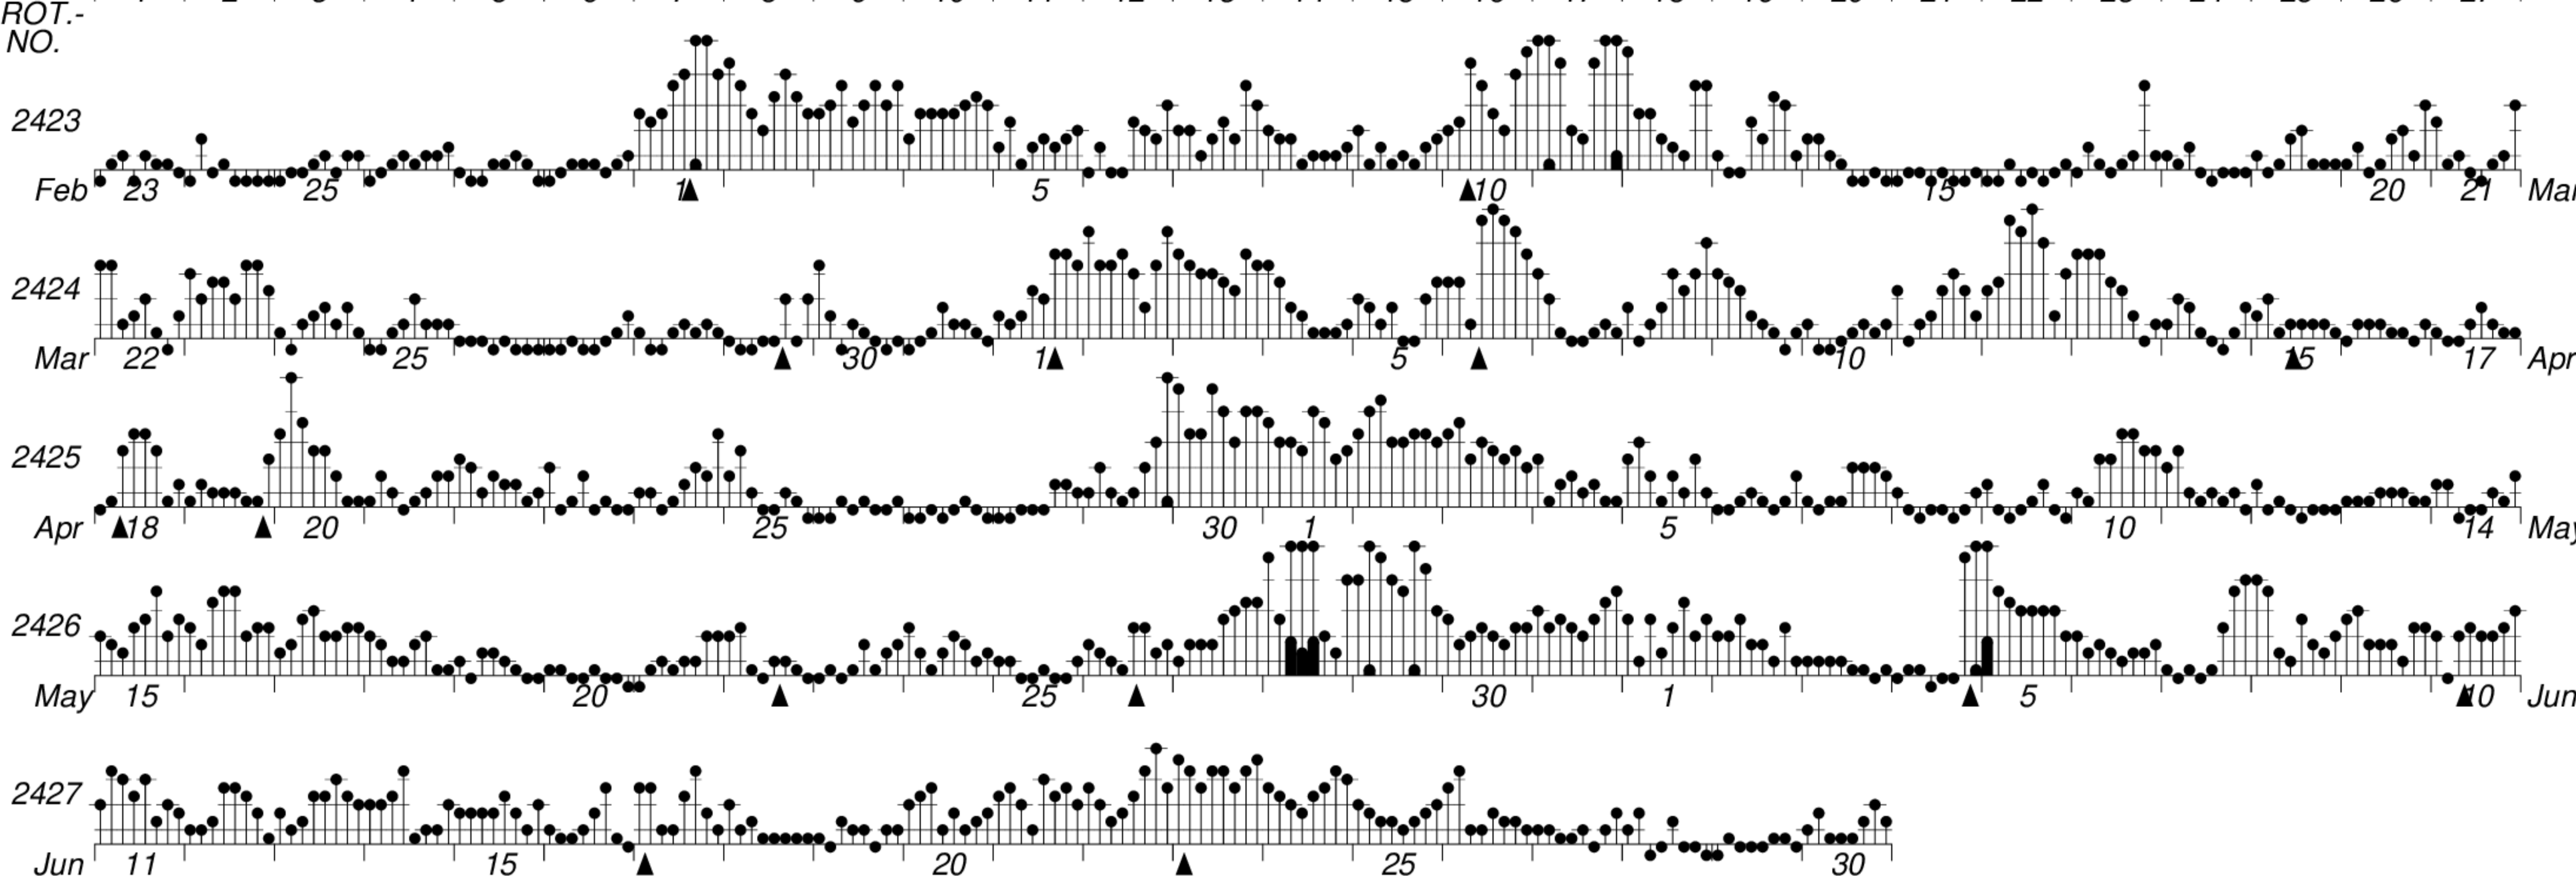

DAYS IN SOLAR ROTATION INTERVAL

1 2 3 4 5 6 7 8 9 10 11 12 13 14 15 16 17 18 19 20 21 22 23 24 25 26 27

KEY

▲ = sudden commencement

GFZ German Research Centre for Geosciences
**PLANETARY MAGNETIC
 THREE-HOUR-RANGE INDICES**

Kp till 2011 Jun 30