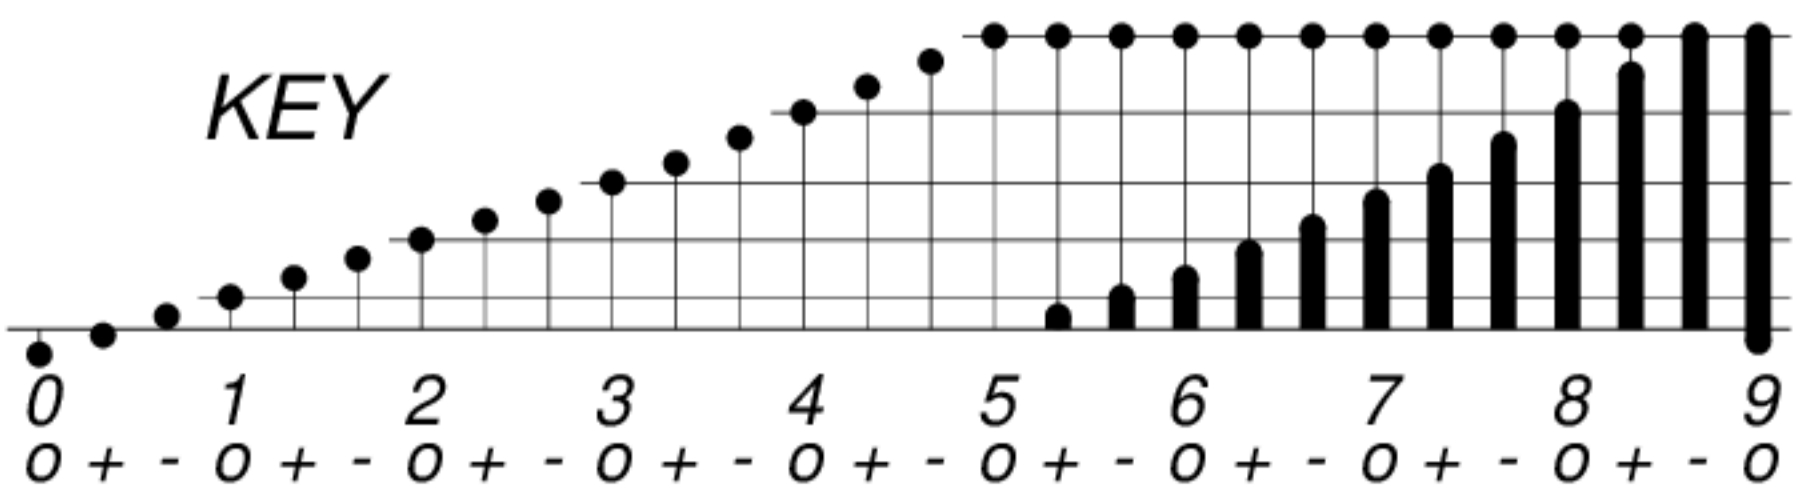

DAYS IN SOLAR ROTATION INTERVAL

1 2 3 4 5 6 7 8 9 10 11 12 13 14 15 16 17 18 19 20 21 22 23 24 25 26 27

ROT.-  
NO.

KEY

▲ = sudden commencement

GFZ German Research Centre for Geosciences

PLANETARY MAGNETIC  
THREE-HOUR-RANGE INDICES

Kp till 2010 Jan 31