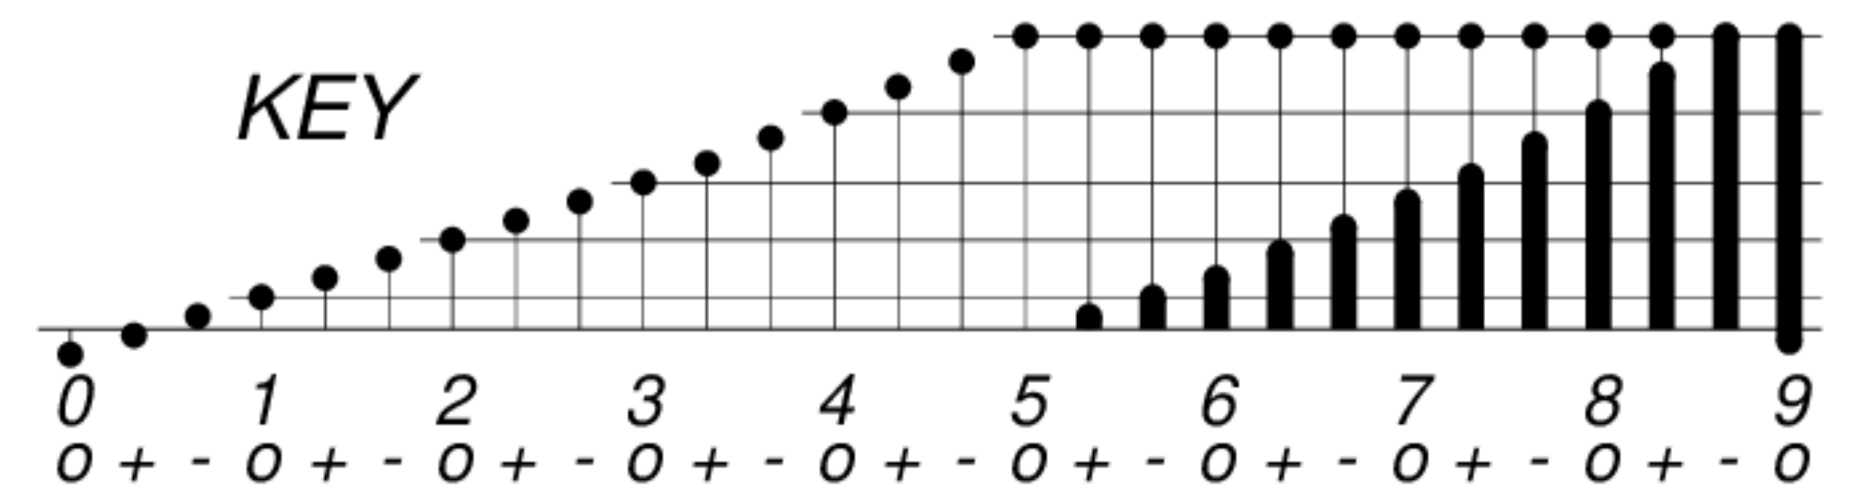

DAYS IN SOLAR ROTATION INTERVAL

GFZ German Research Centre for Geosciences  
**PLANETARY MAGNETIC  
 THREE-HOUR-RANGE INDICES**  
*Kp till 2005 Jul 31*

▲ = sudden commencement