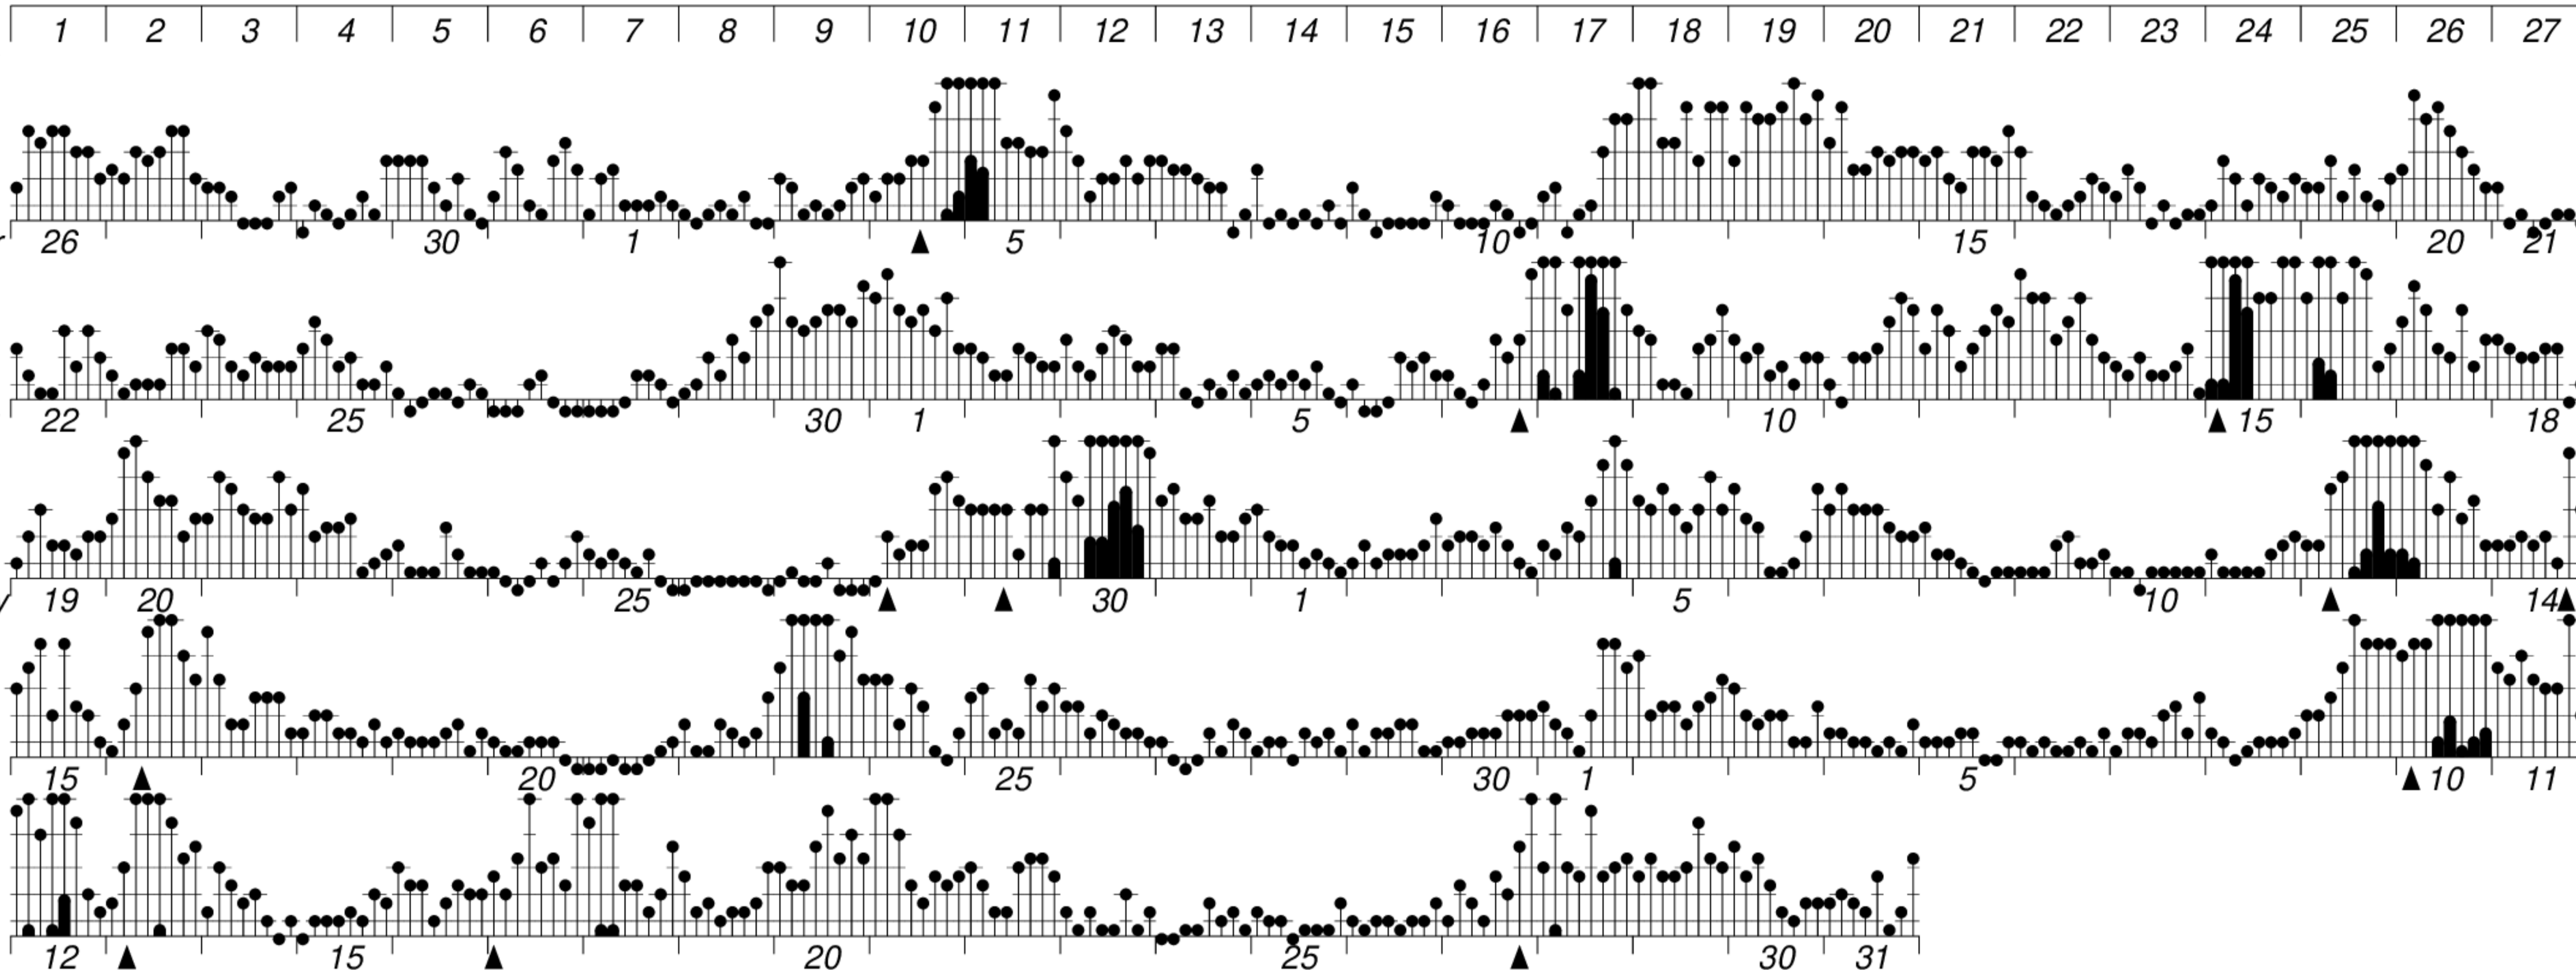

DAYS IN SOLAR ROTATION INTERVAL

GFZ German Research Centre for Geosciences  
**PLANETARY MAGNETIC  
 THREE-HOUR-RANGE INDICES**  
*Kp till 2005 Jul 31*

▲ = sudden commencement