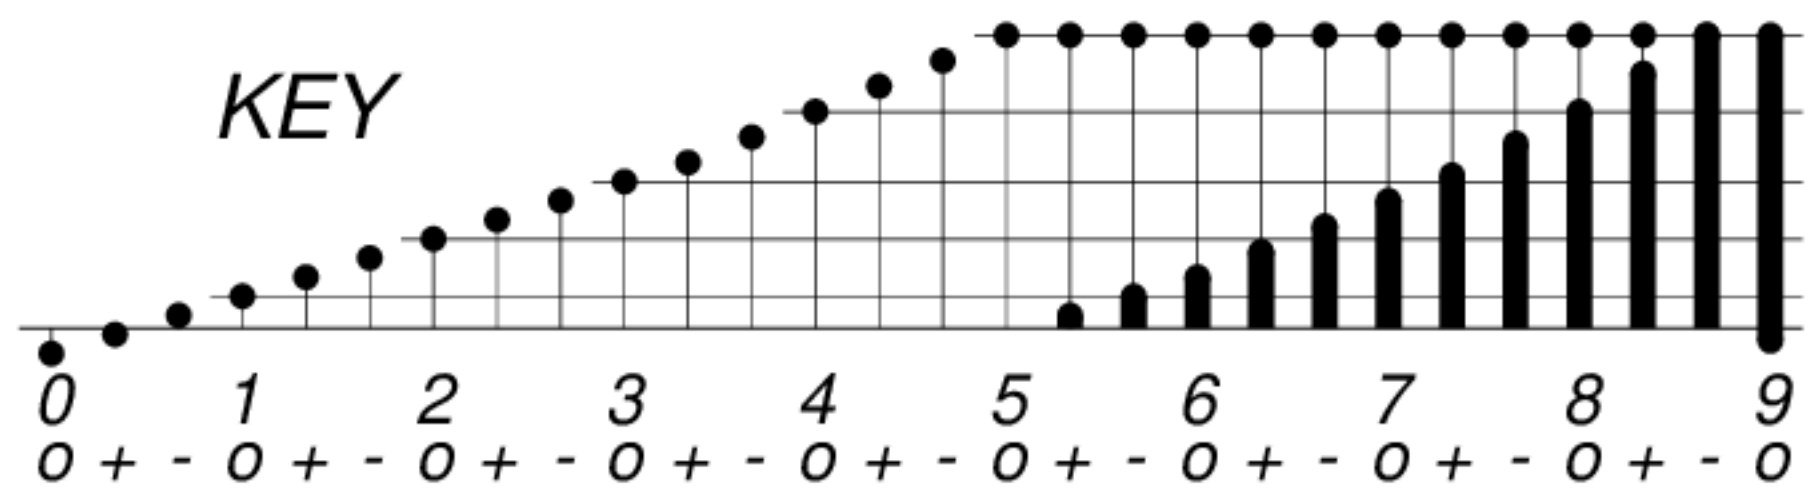

DAYS IN SOLAR ROTATION INTERVAL

▲ = sudden commencement

GFZ German Research Centre for Geosciences
**PLANETARY MAGNETIC
 THREE-HOUR-RANGE INDICES**
Kp till 2002 Dec 31