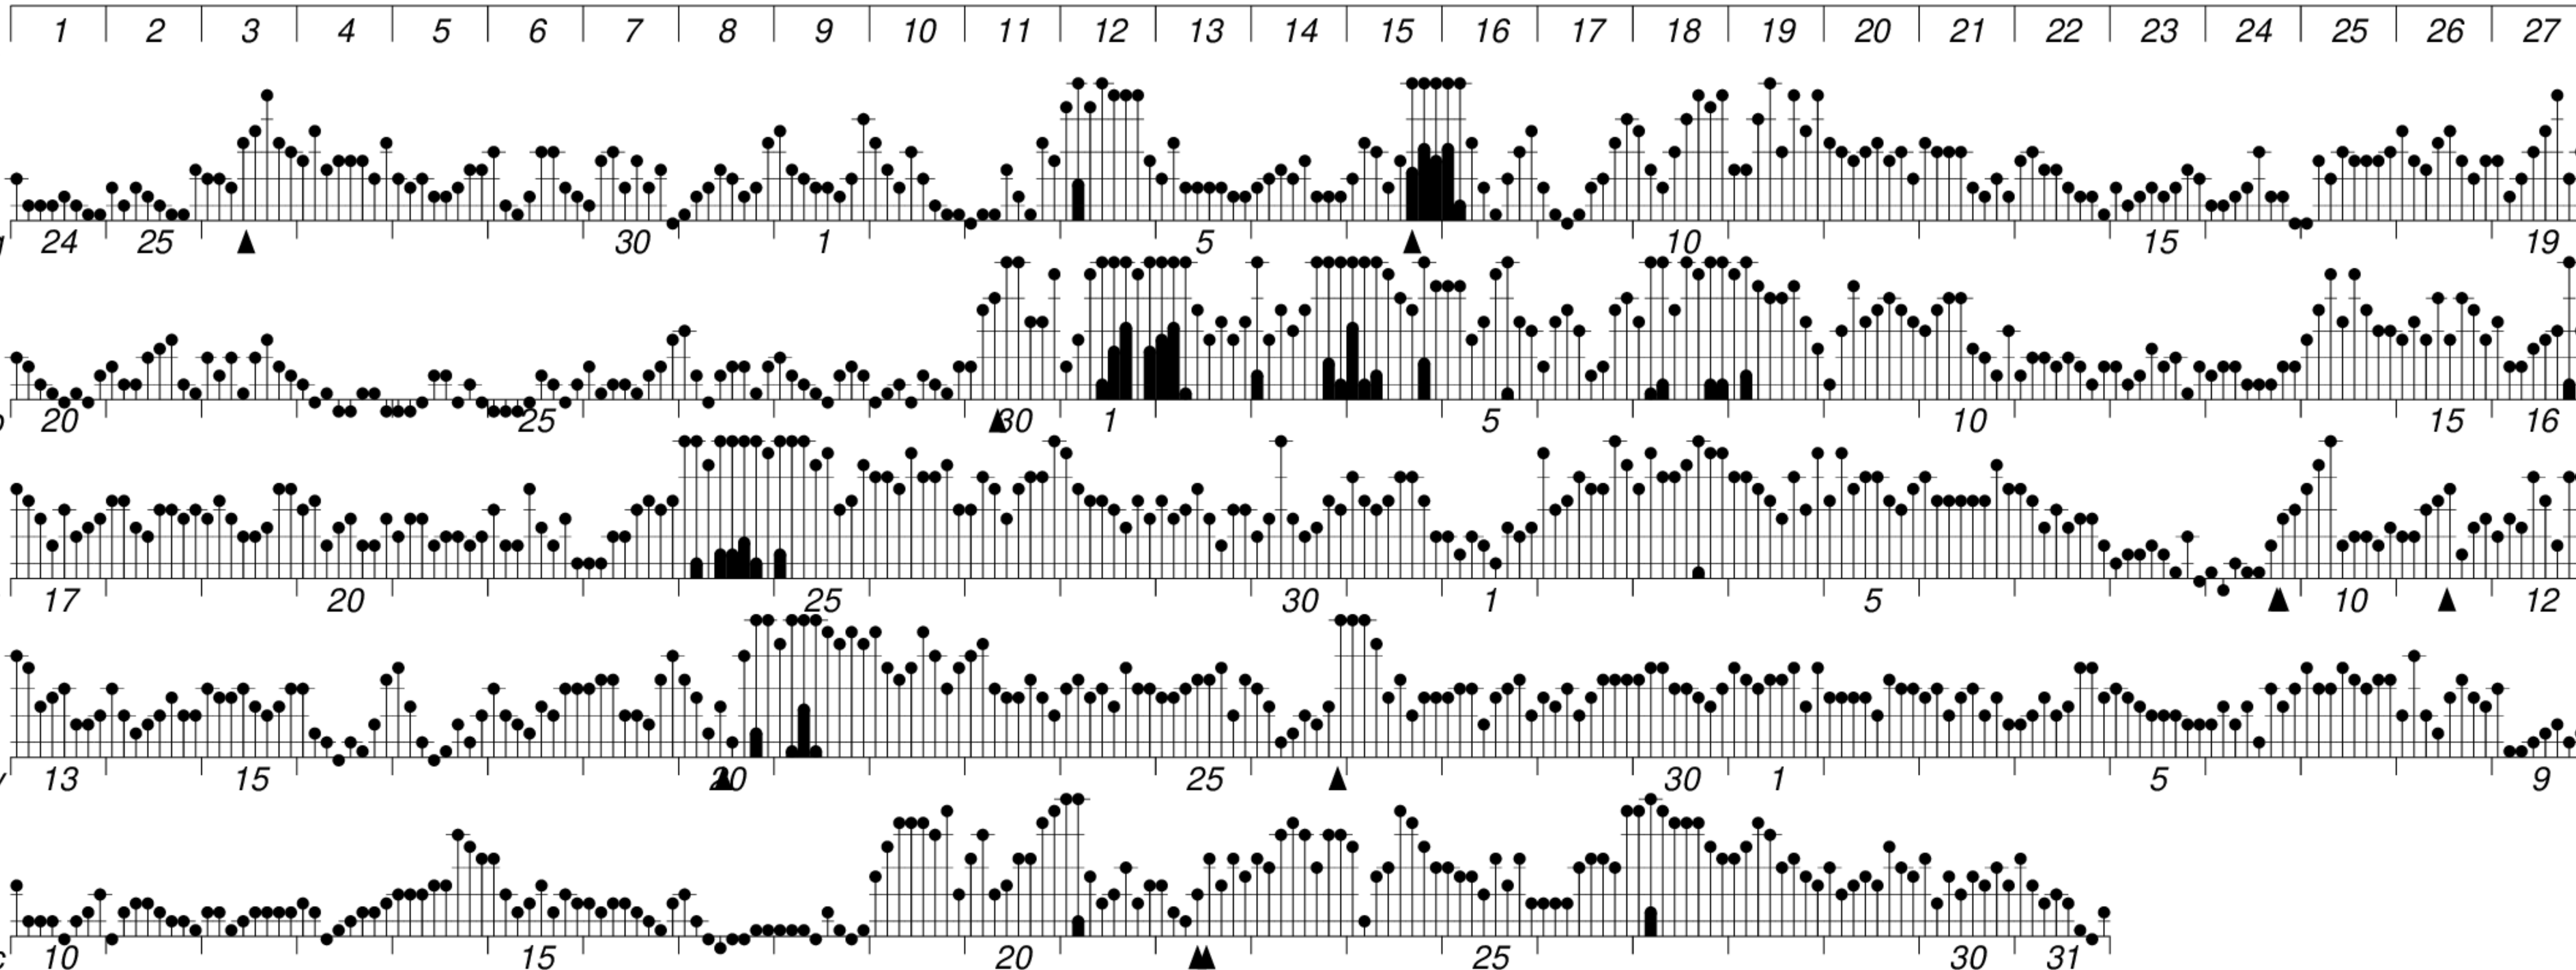

DAYS IN SOLAR ROTATION INTERVAL

▲ = sudden commencement

GFZ German Research Centre for Geosciences
**PLANETARY MAGNETIC
 THREE-HOUR-RANGE INDICES**
Kp till 2002 Dec 31