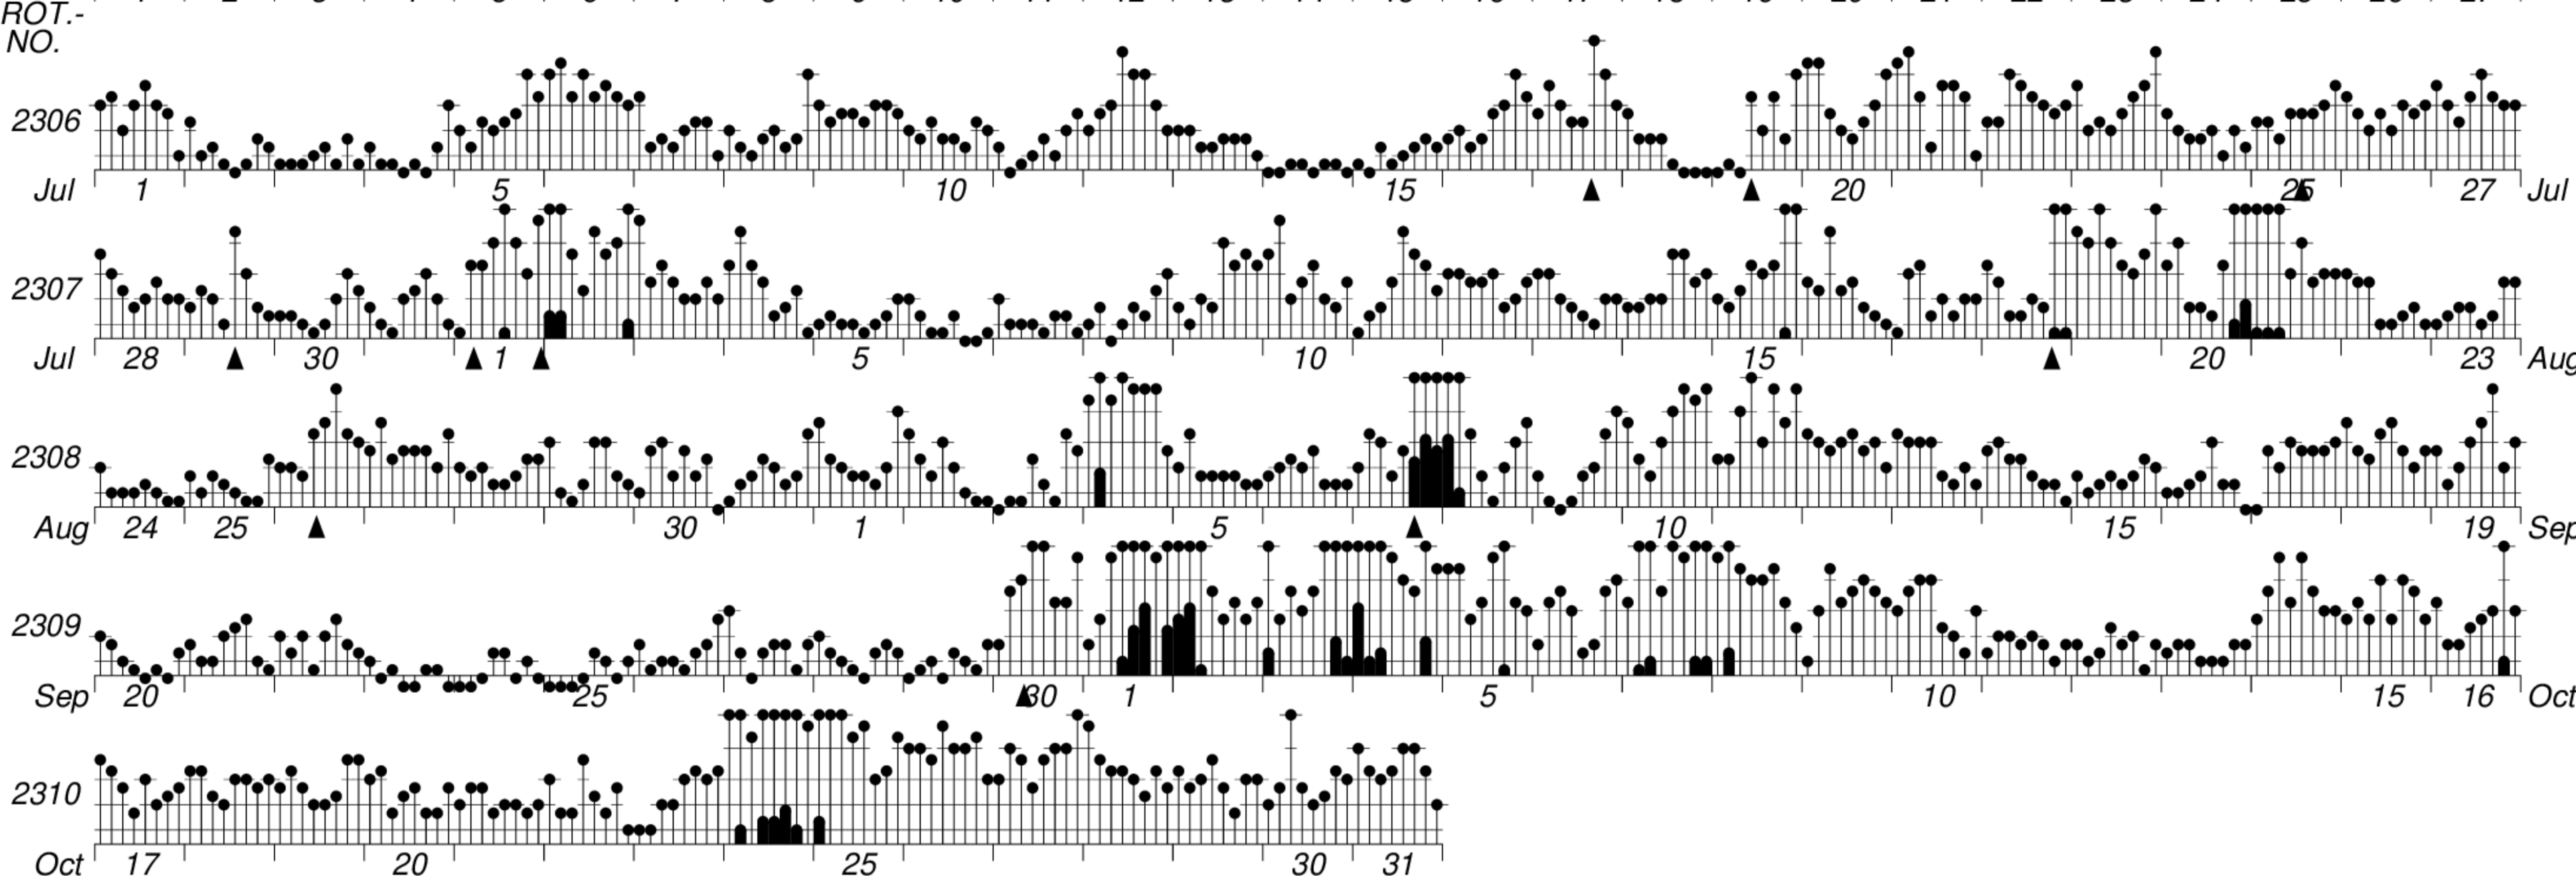

DAYS IN SOLAR ROTATION INTERVAL

1 2 3 4 5 6 7 8 9 10 11 12 13 14 15 16 17 18 19 20 21 22 23 24 25 26 27

KEY

▲ = sudden commencement

GFZ German Research Centre for Geosciences  
**PLANETARY MAGNETIC  
 THREE-HOUR-RANGE INDICES**

*Kp till 2002 Oct 31*