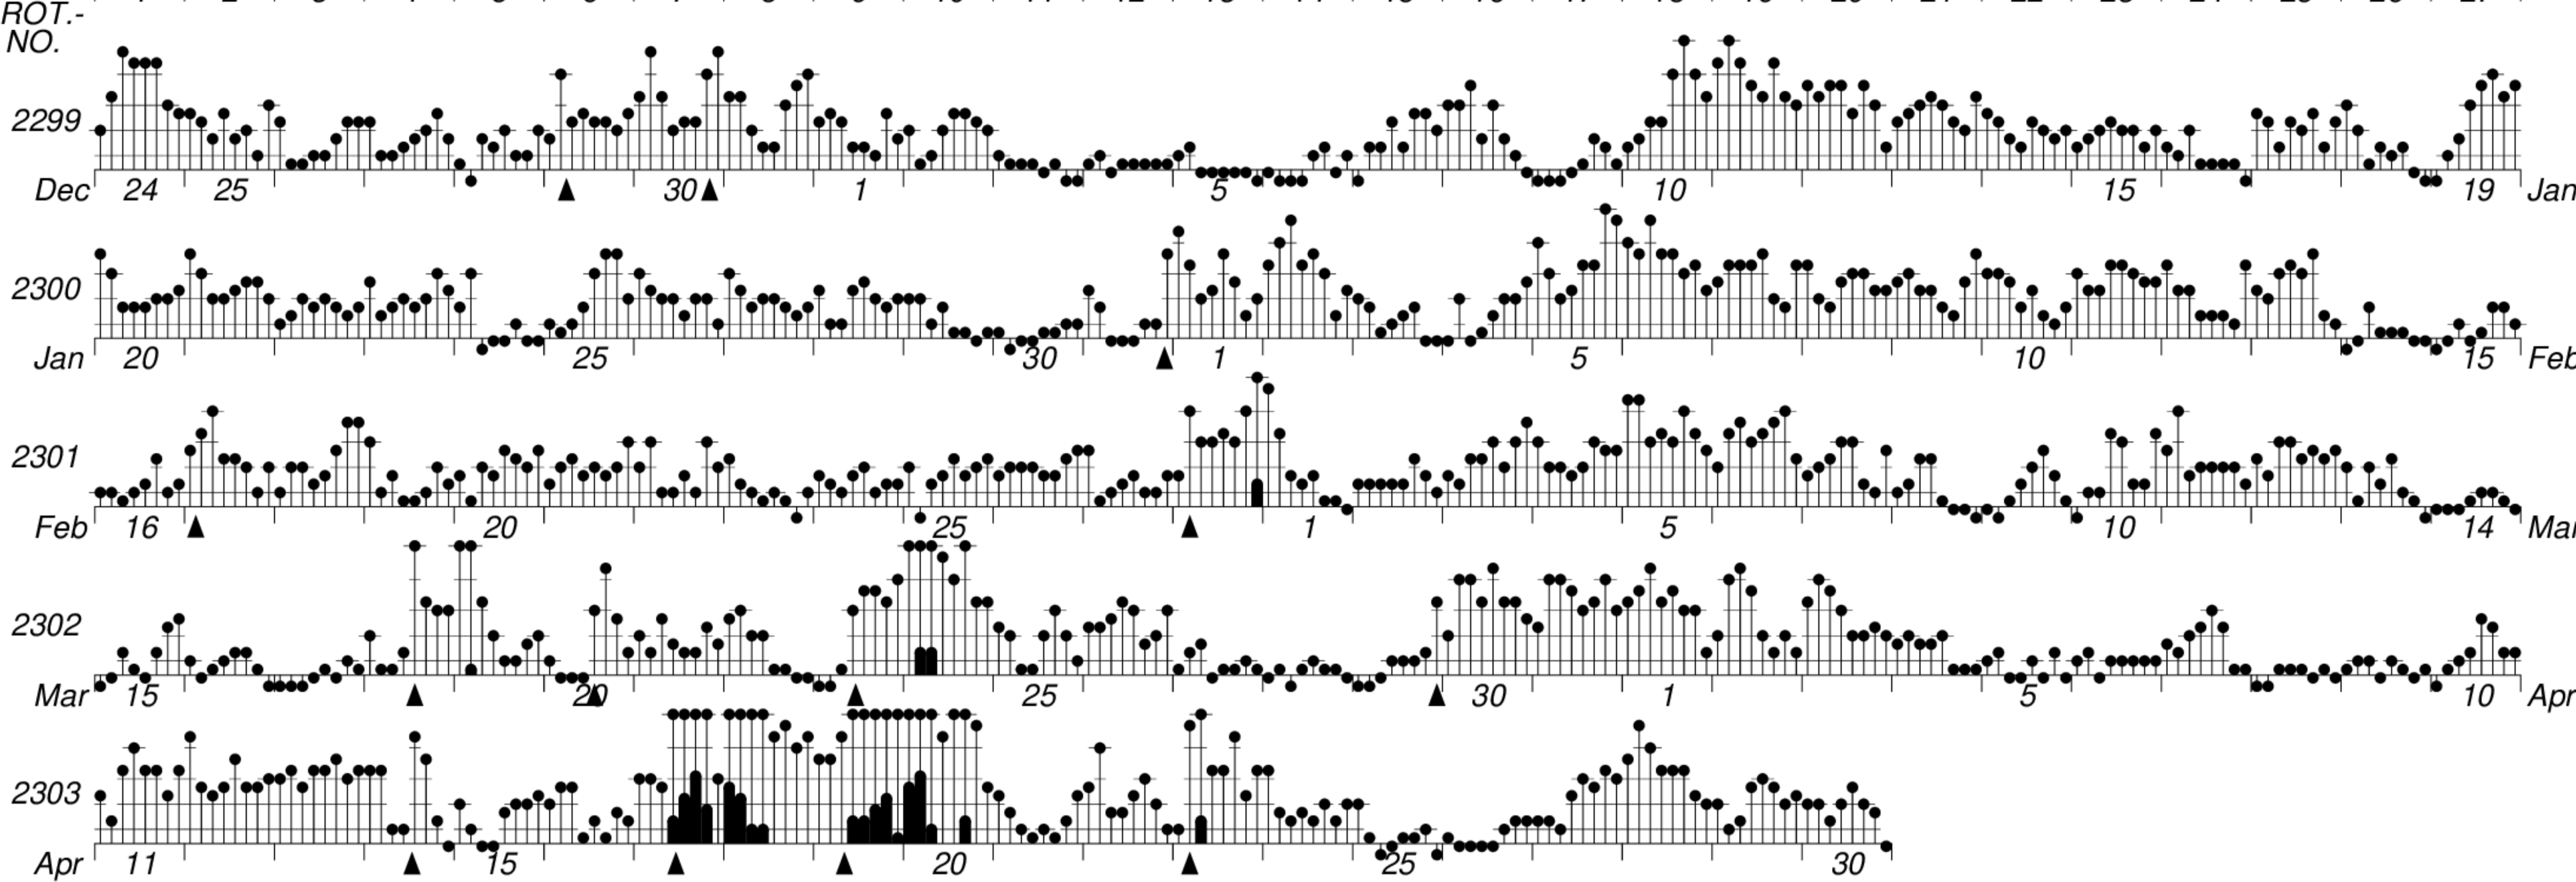

DAYS IN SOLAR ROTATION INTERVAL

1 2 3 4 5 6 7 8 9 10 11 12 13 14 15 16 17 18 19 20 21 22 23 24 25 26 27

KEY

▲ = sudden commencement

GFZ German Research Centre for Geosciences
**PLANETARY MAGNETIC
 THREE-HOUR-RANGE INDICES**

Kp till 2002 Apr 30