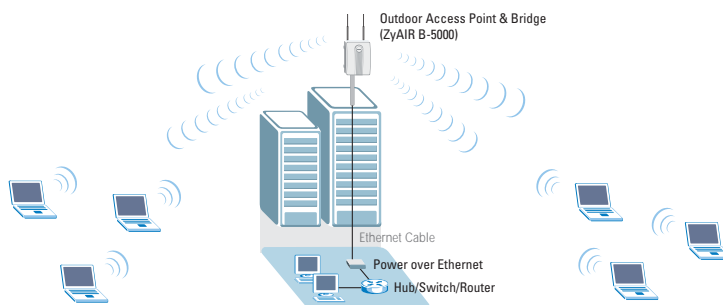

Specifications

Technical Specification

- Interface: Ethernet 802.3 10Base-T (MIL-C-5015 style circular connector)
- Frequency Channels: 2400 ~ 2483.5
- Output Power: 20dBm (typical); 23dBm (US)
- Lightning Protector Surge Current: 20kA
- Power Supply: Active Ethernet (power over Ethernet) — 48 VDC/0.7A
- External Unit: Auto sensing 100/240 VAC; 50/60 Hz

Physical Specification

- Dimensions: 245(L) x 200(D) x 70(H) mm
- Weight: 1.8kg

Operating Environment

- Operating Temperature Range: -20 ~ 70°C
- Humidity: Outdoor, all-weather enclosure

Package Contents

- ZyAIR B-5000
- Ethernet Inline Power Injector
- 1M RF Cable
- 30M MIL-C-5015 style Ethernet Cable
- 2M Uplink Ethernet Cable
- 2M MIL-C-5015 style RS232 Configuration Cable
- User's Manual
- Mast Mounting Bracket with U-bolts
- Wall Mounting Bracket with screws
- Two Omni Antenna

Application Diagram

Outdoor AP Application