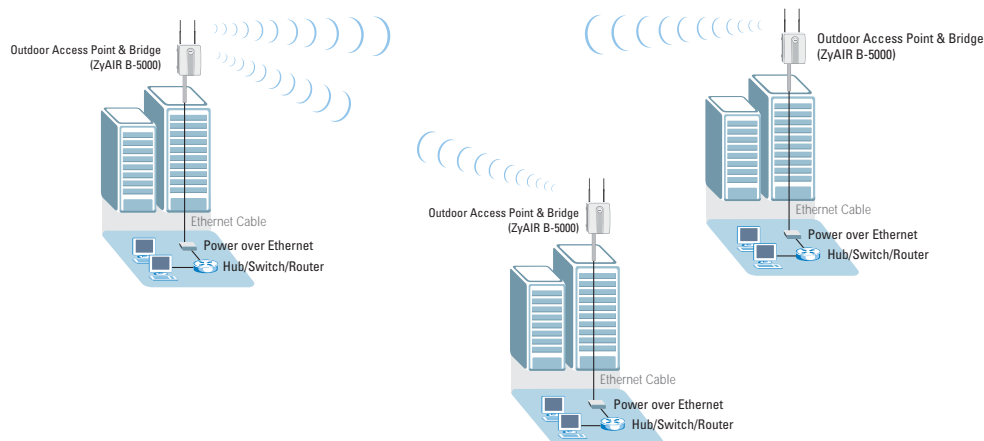

Point-to-Multipoint Wireless Bridge Application

Denmark
Tel: +45 39 55 07 00 Fax: +45 39 55 07 07
Email: sales@zyxel.dk
http://www.zyxel.dk

Finland
Tel: +358-9-4780 8400 Fax: +358-9-4780 8448
Email: sales@zyxel.fi
http://www.zyxel.fi

France
Tel: +33 (0)4 72 52 97 97 Fax: +33 (0)4 72 52 19 20
Email: info@zyxel.fr
http://www.zyxel.fr

Germany
Tel: +49 2405 6909 0 Fax: +49 2405 6909 99
Email: sales@zyxel.de
http://www.zyxel.de

North America
Tel: +1-800-255-4101, +1-714-632-0882
Fax: +1-714-632-0858
Email: sales@zyxel.com
http://www.us.zyxel.com

Norway
Tel: +47 22 80 61 80 Fax: +47 22 80 61 81
Email: sales@zyxel.no
http://www.zyxel.no

Spain
Tel: +34 902 195 420 Fax: +34 913 005 345
Email: sales@zyxel.es
http://www.zyxel.es

Sweden
Tel: +46 31 744 7700 Fax: +46 31 744 7701
Email: sales@zyxel.se
http://www.zyxel.se