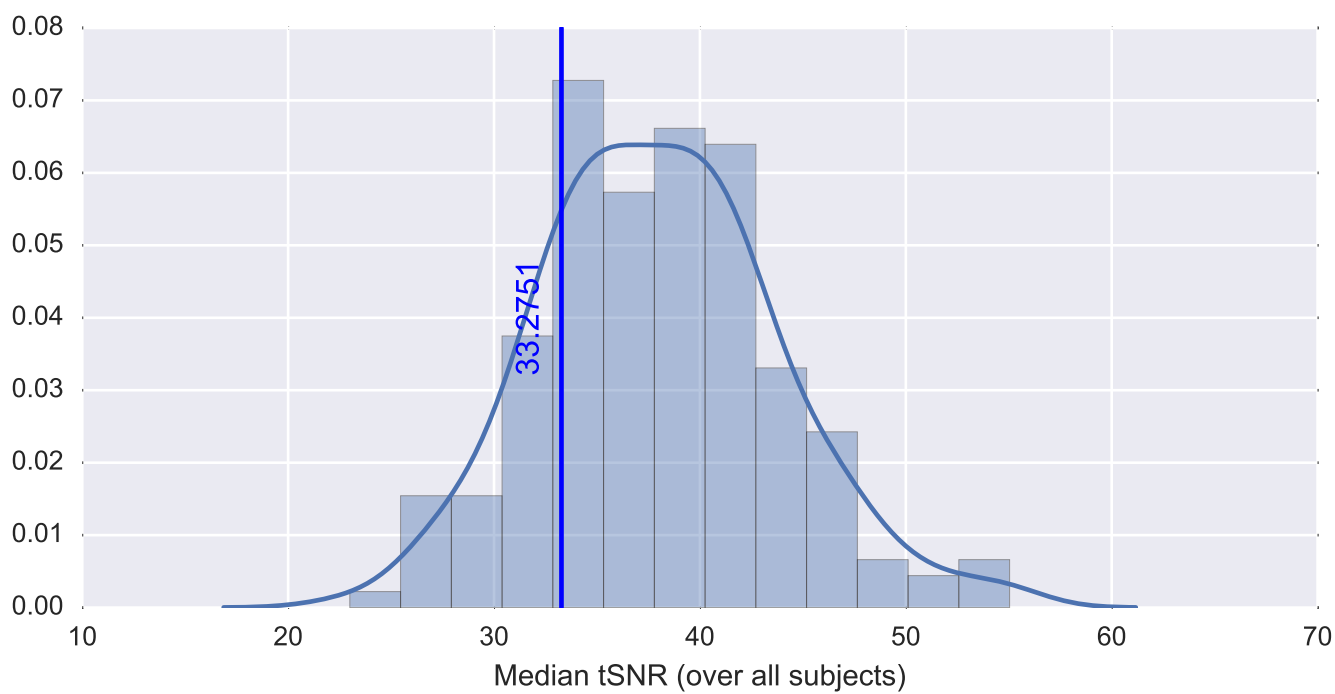

Mean EPI

Brain mask

tSNR

motion

fieldmap correction

coregistration