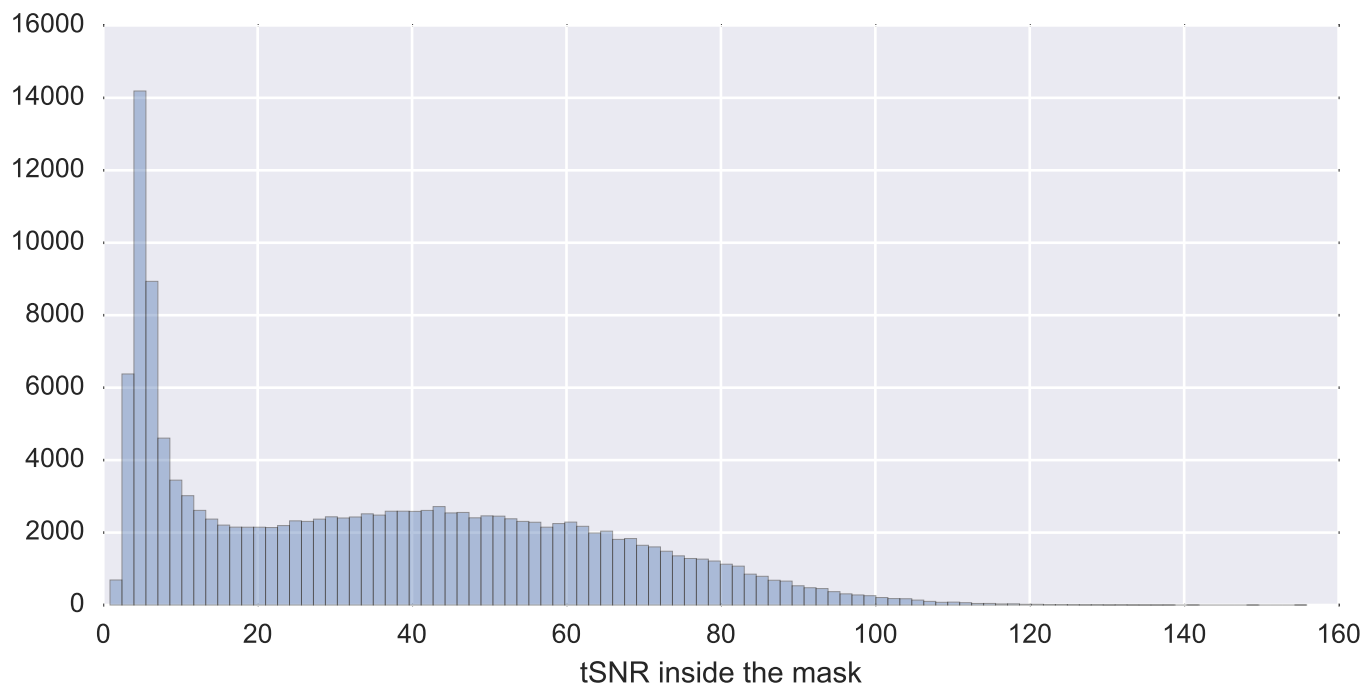

Mean EPI

Brain mask

tSNR

motion

fieldmap correction

coregistration