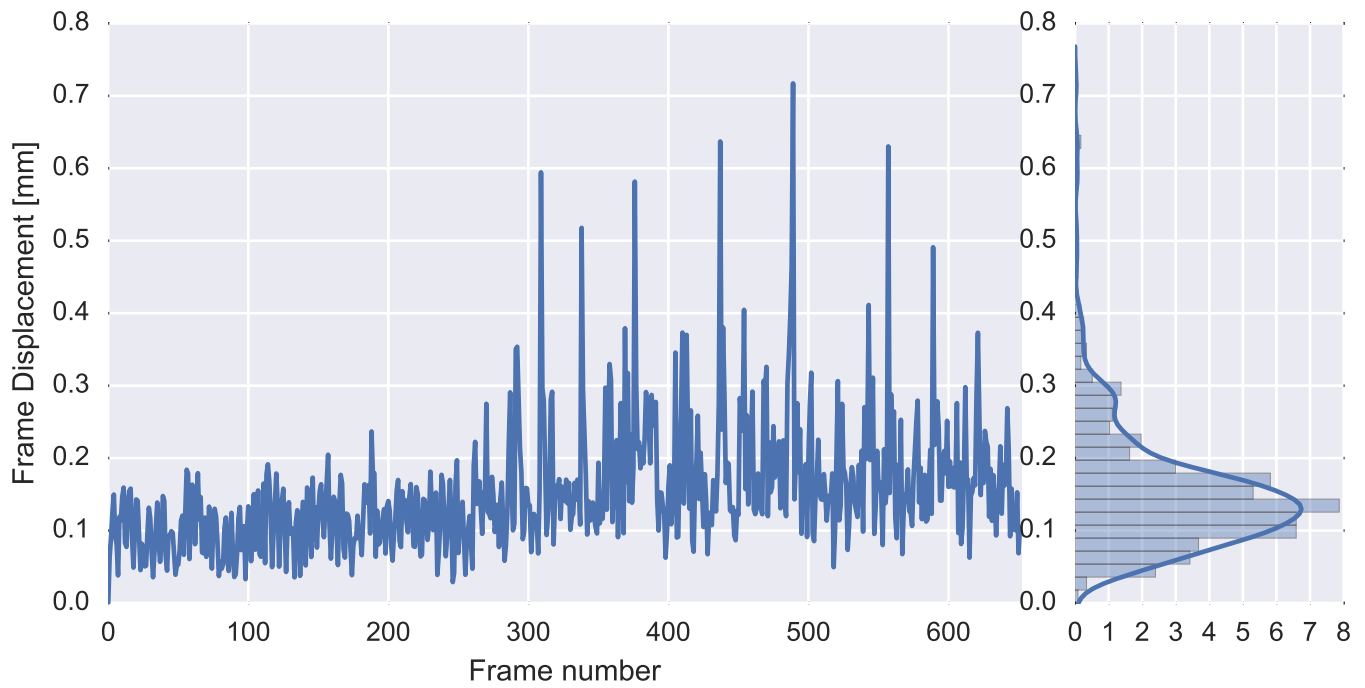

Mean EPI

Brain mask

tSNR

motion

fieldmap correction

coregistration