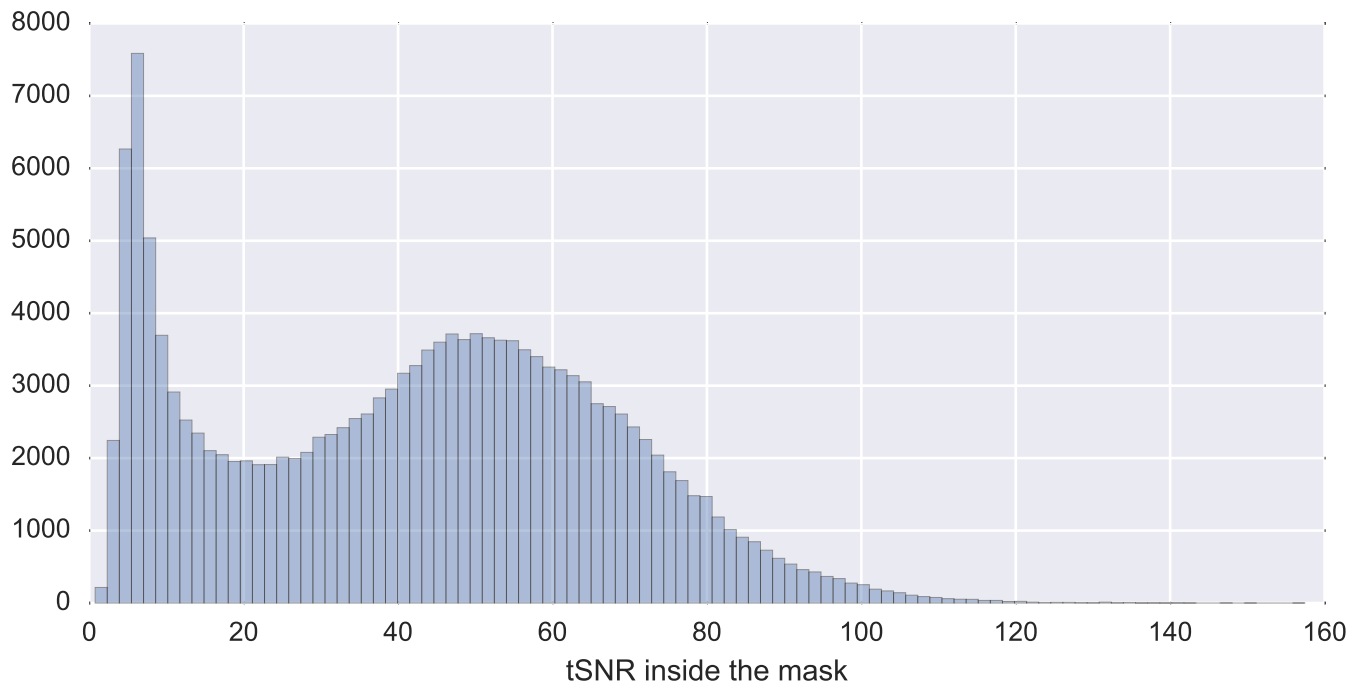

Mean EPI

Brain mask

tSNR

motion

fieldmap correction

coregistration