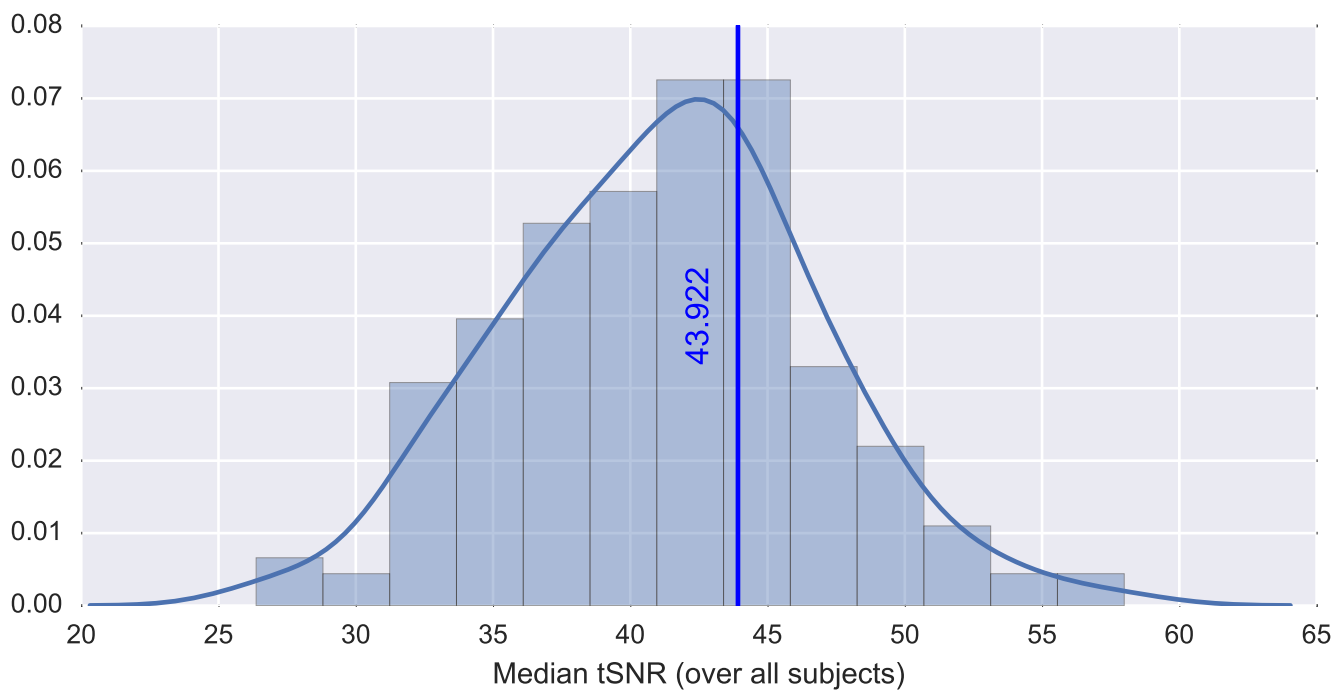

Mean EPI

Brain mask

tSNR

motion

fieldmap correction

coregistration