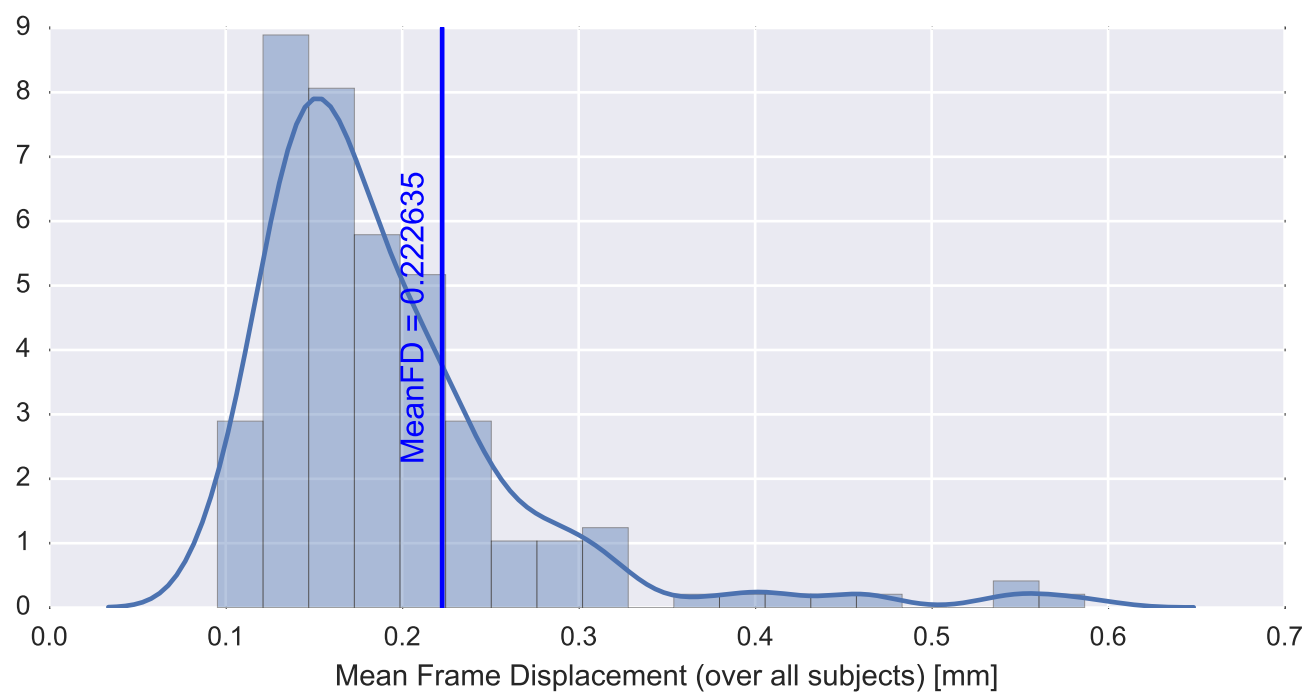

Mean EPI

Brain mask

tSNR

motion

fieldmap correction

coregistration