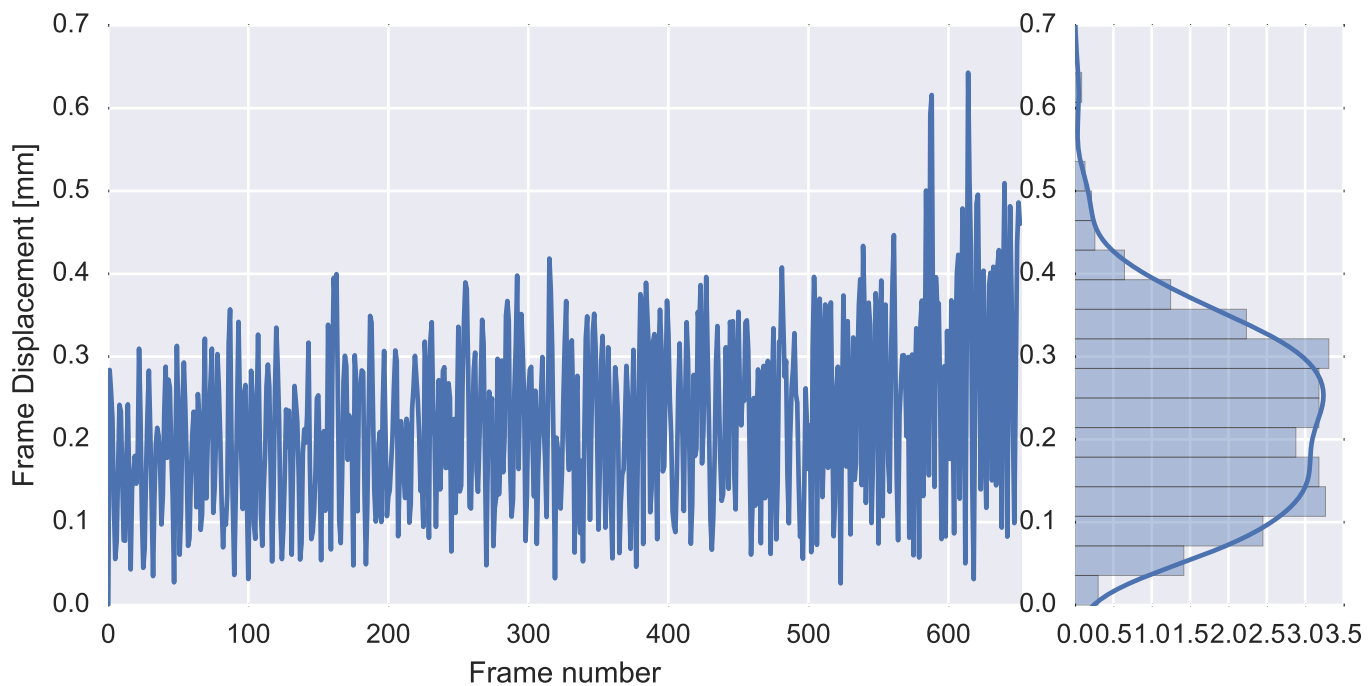

Mean EPI

Brain mask

tSNR

motion

fieldmap correction

coregistration