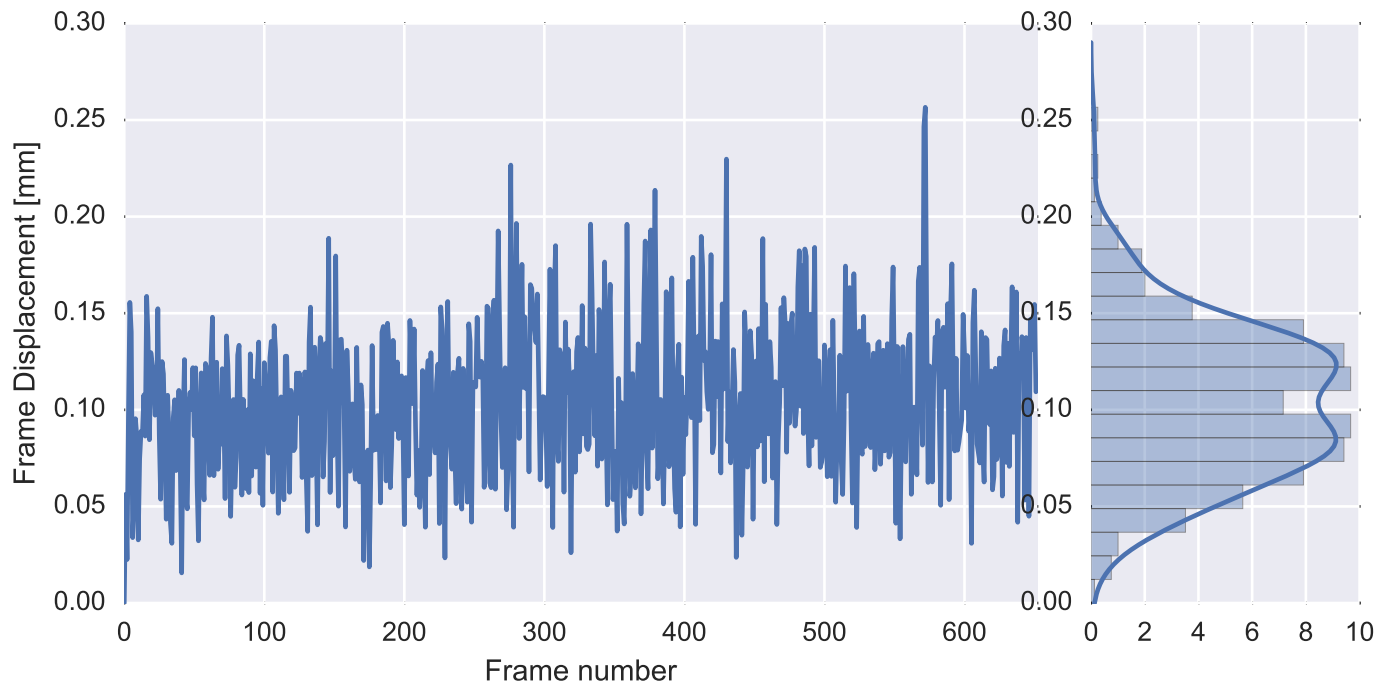

Mean EPI

Brain mask

tSNR

motion

fieldmap correction

coregistration