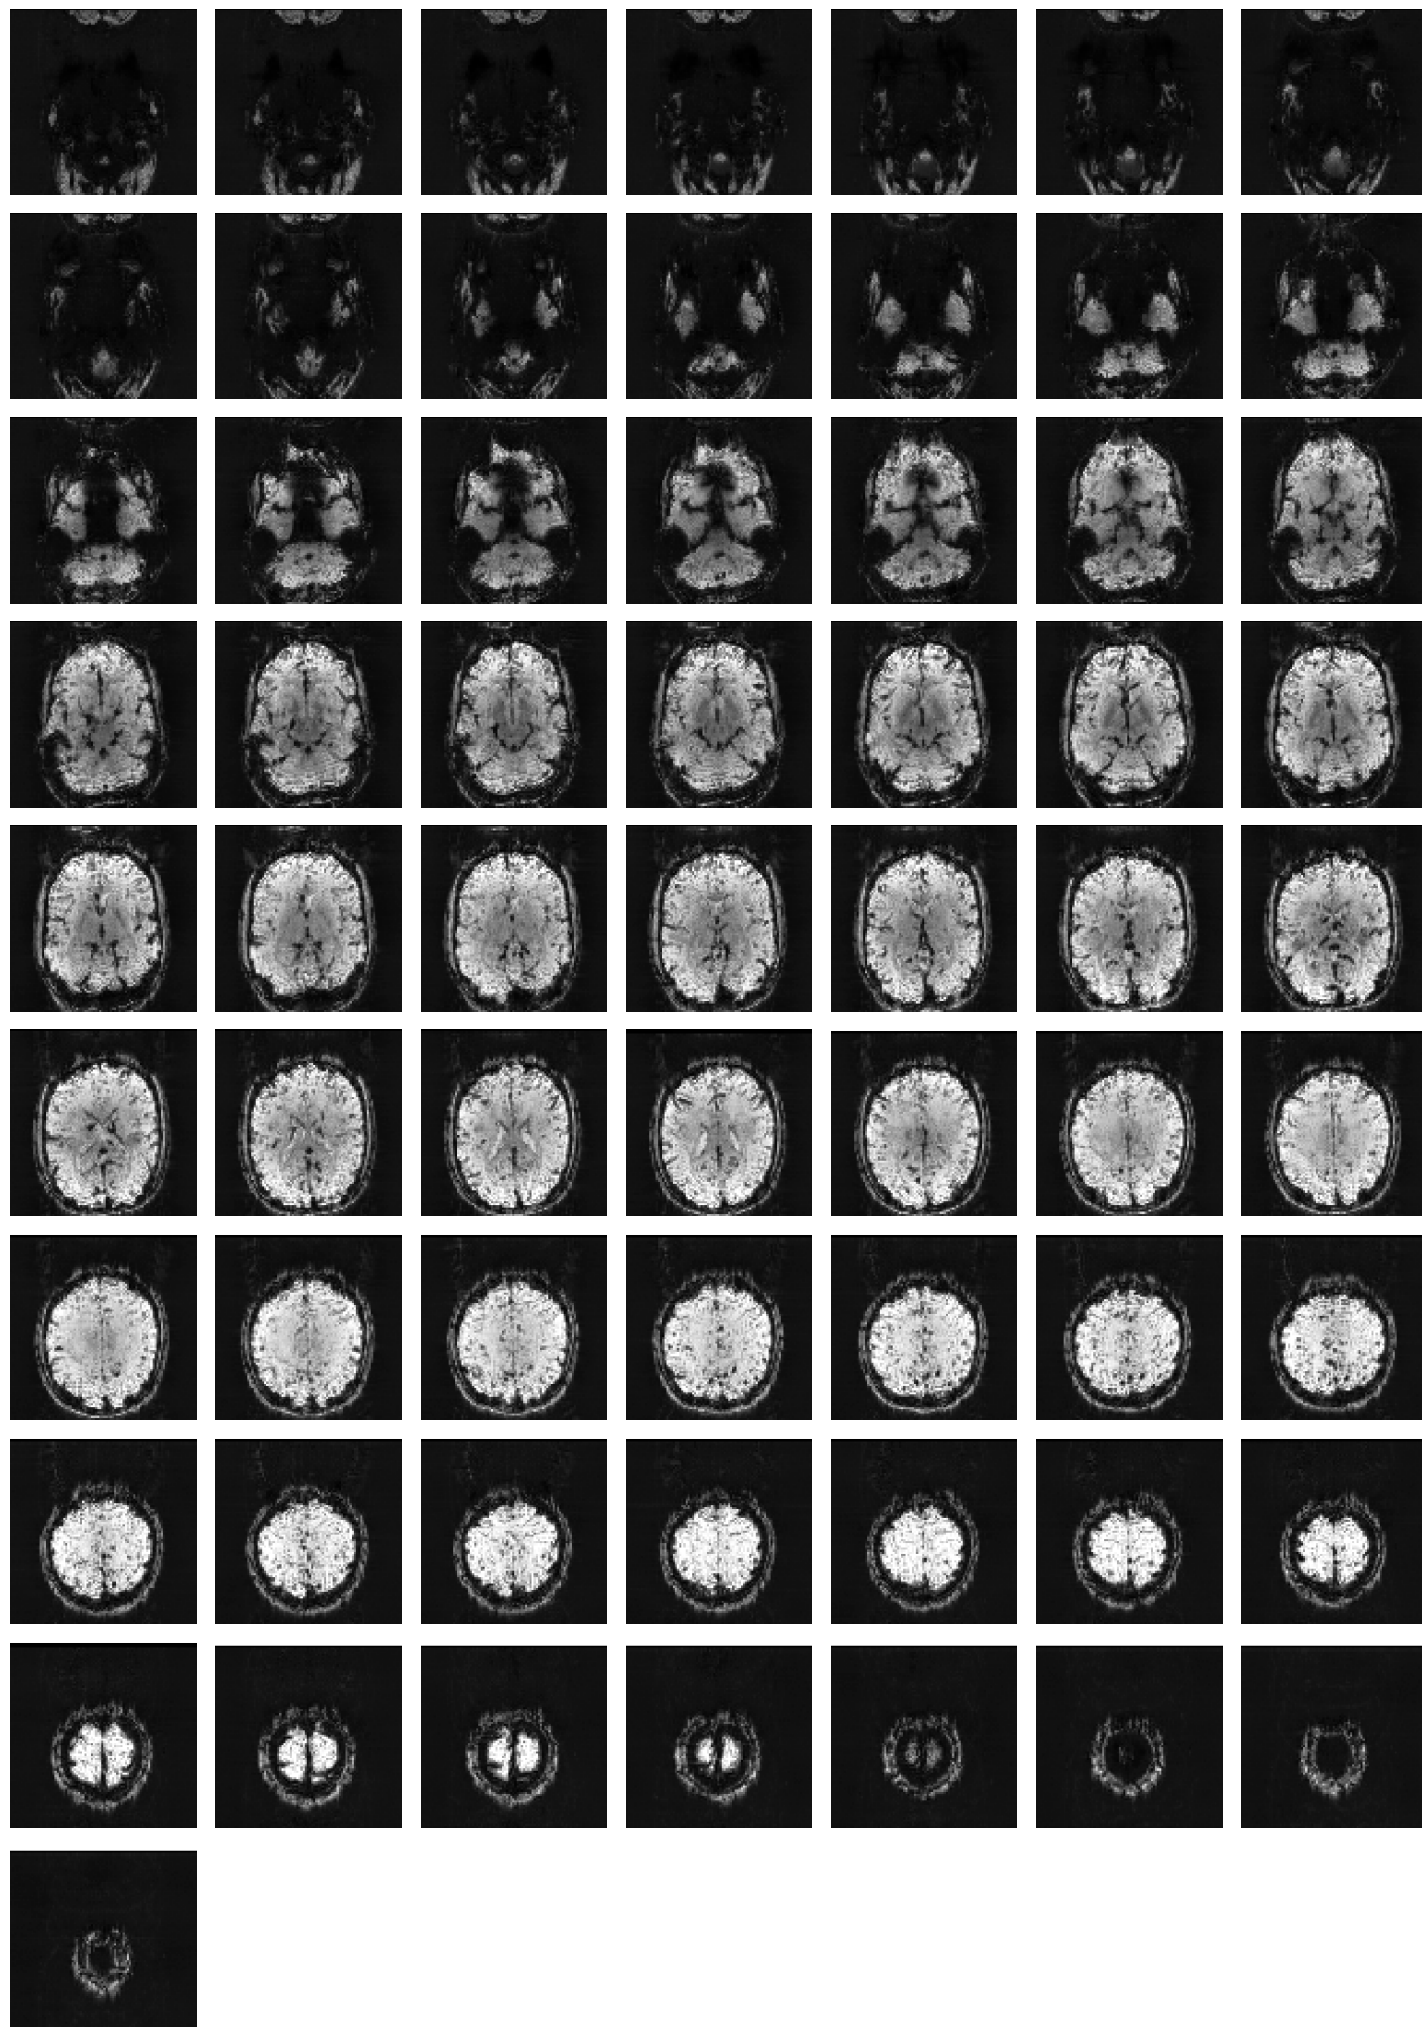

Mean EPI

Brain mask

tSNR

motion

fieldmap correction

coregistration