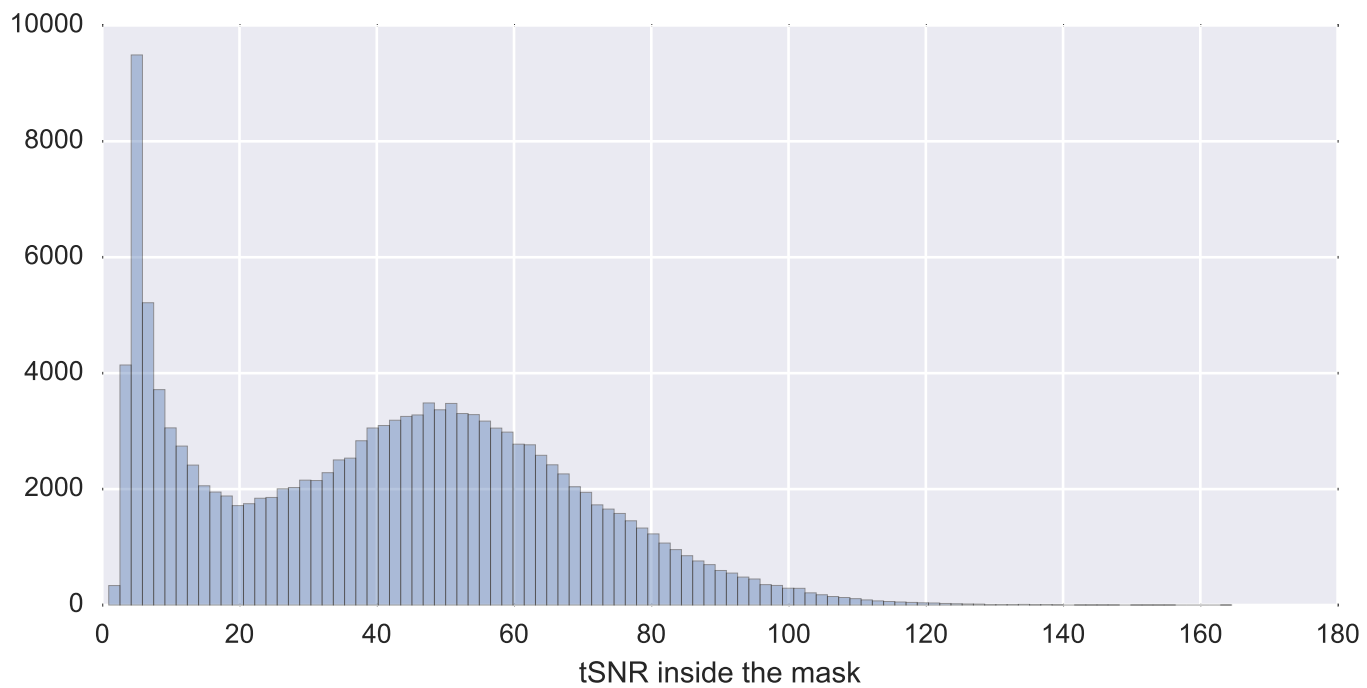

Mean EPI

Brain mask

tSNR

motion

fieldmap correction

coregistration