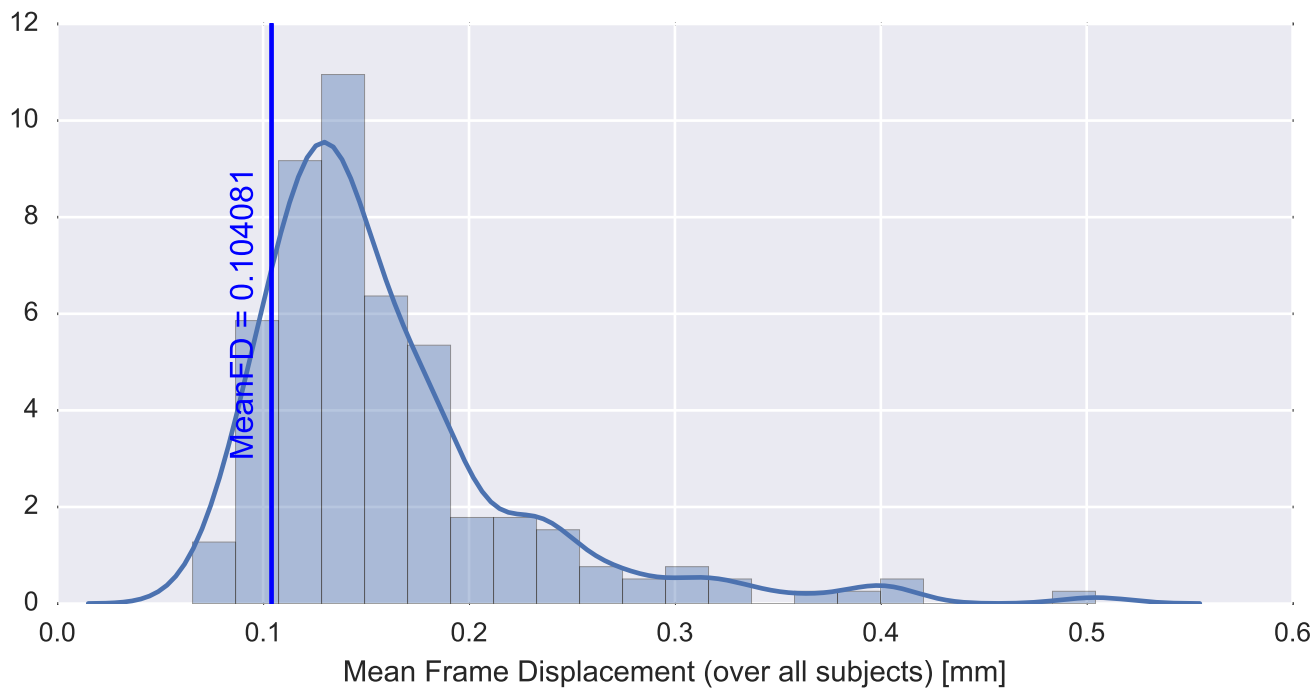

Mean EPI

Brain mask

tSNR

motion

fieldmap correction

coregistration