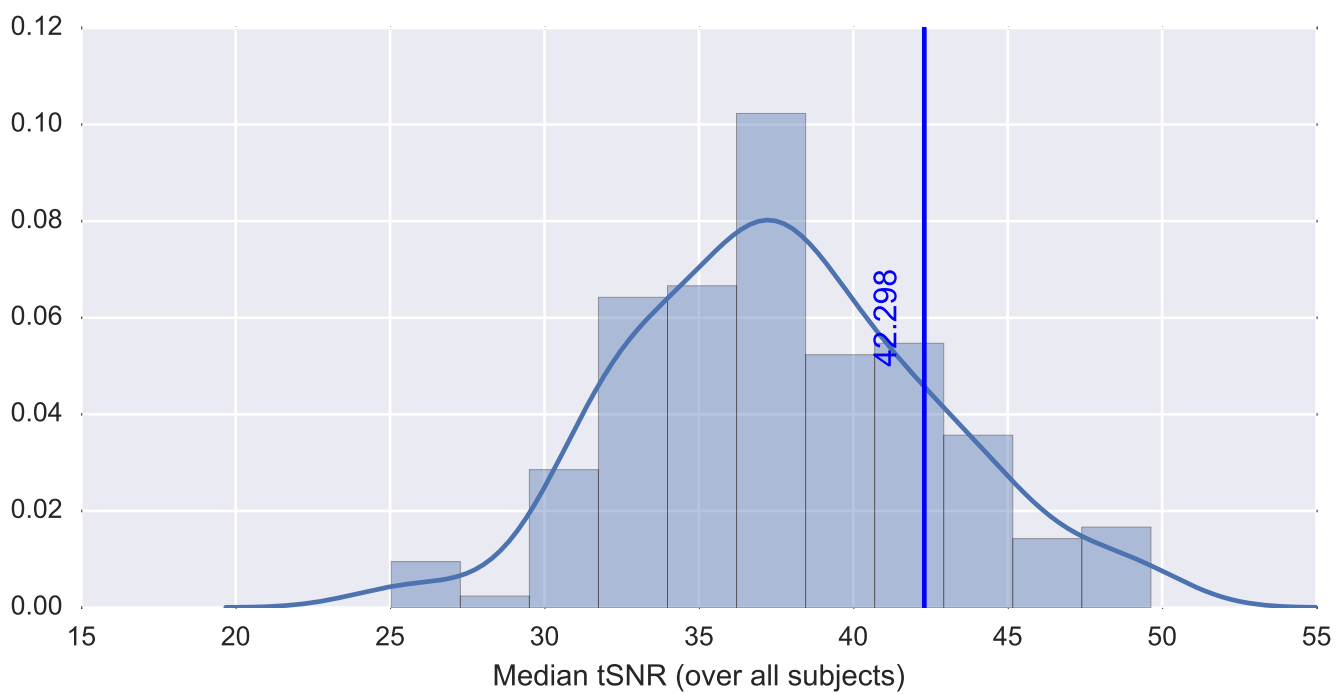

Mean EPI

Brain mask

tSNR

motion

fieldmap correction

coregistration