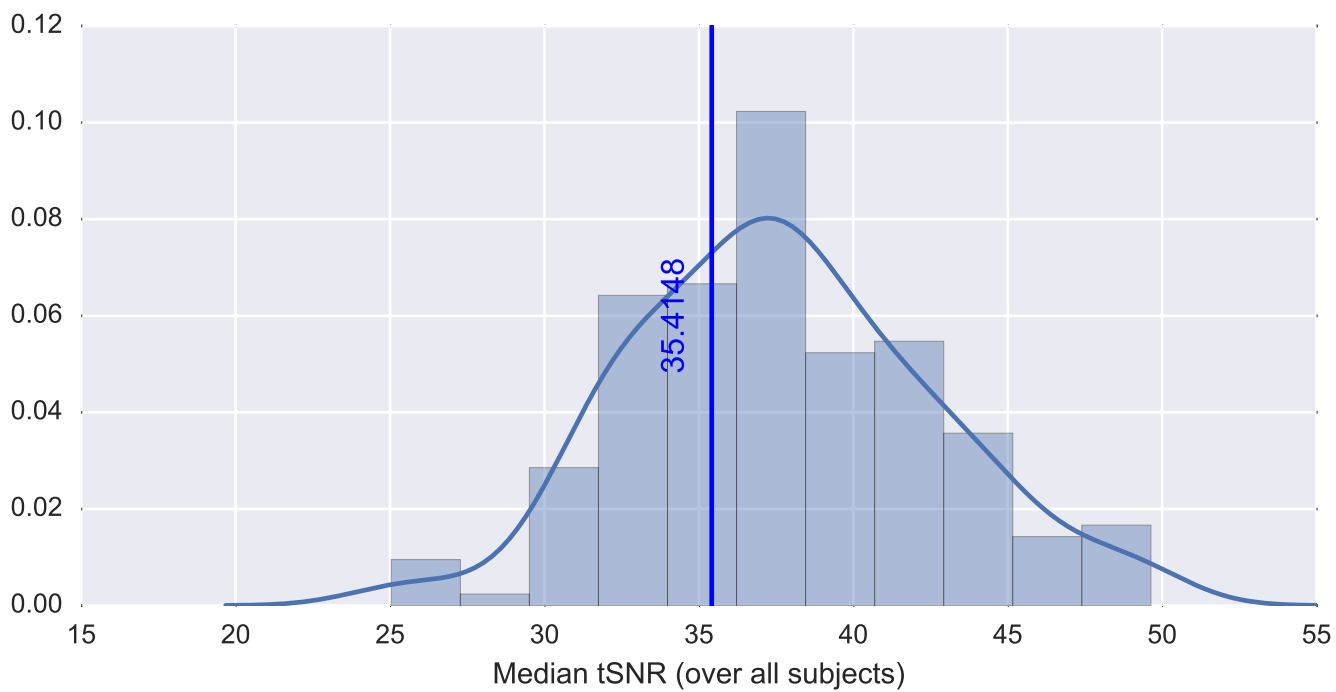

Mean EPI

Brain mask

tSNR

motion

fieldmap correction

coregistration