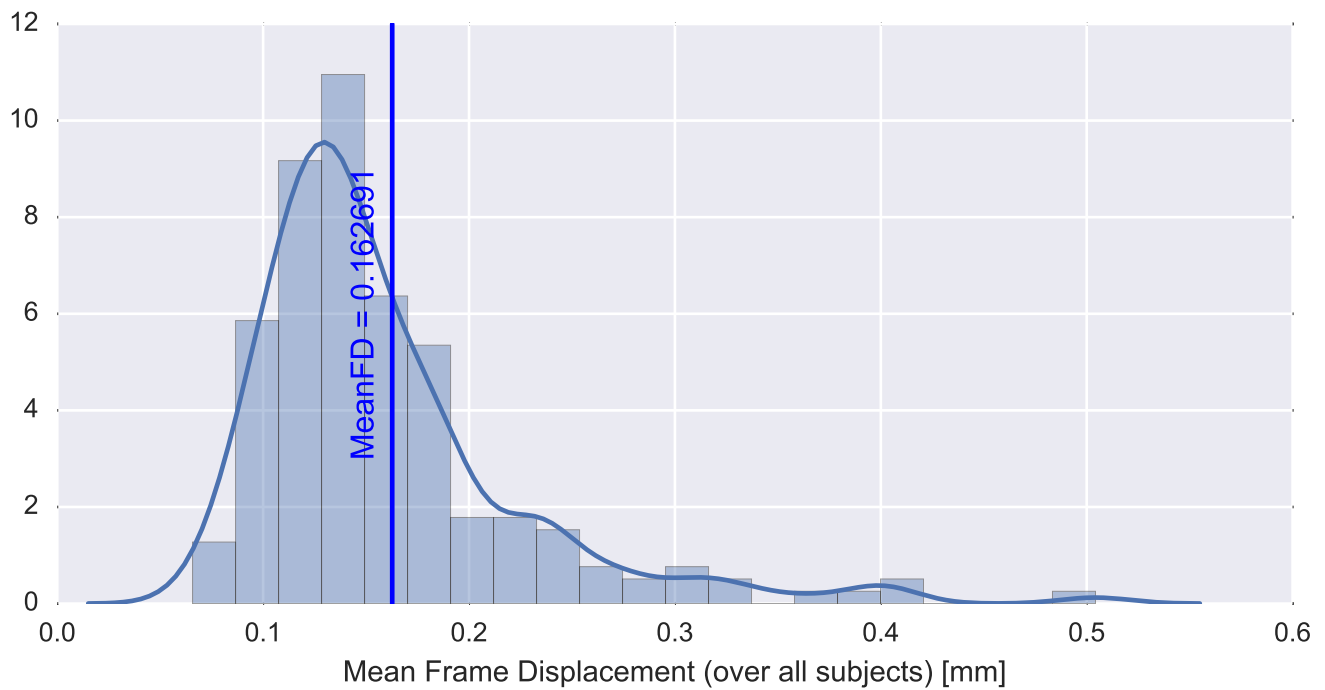

Mean EPI

Brain mask

tSNR

motion

fieldmap correction

coregistration