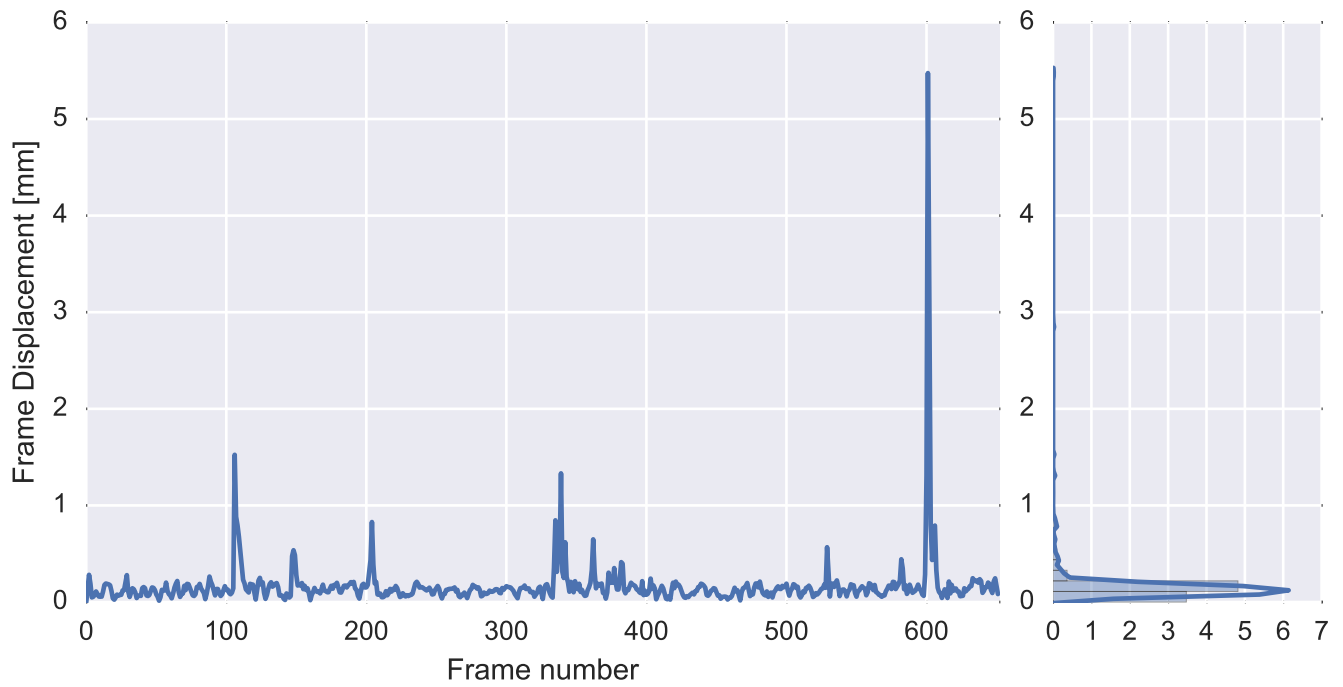

Mean EPI

Brain mask

tSNR

motion

fieldmap correction

coregistration