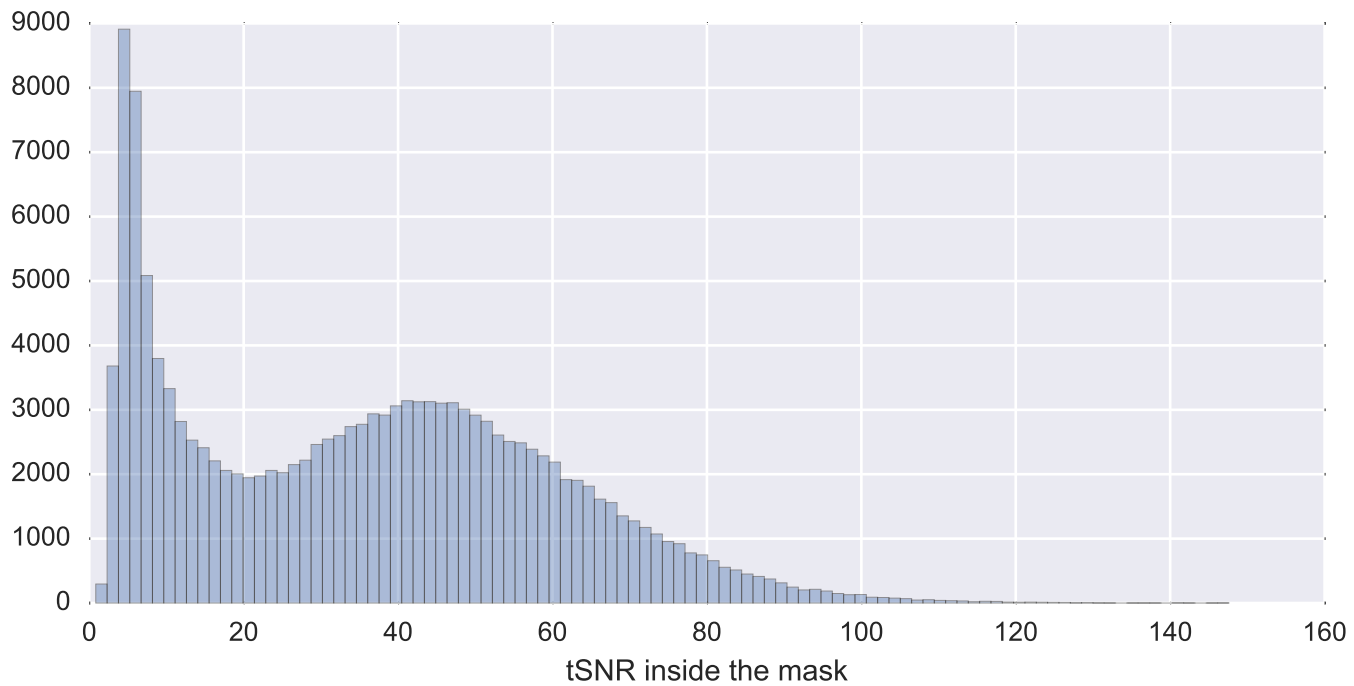

Mean EPI

Brain mask

tSNR

motion

fieldmap correction

coregistration