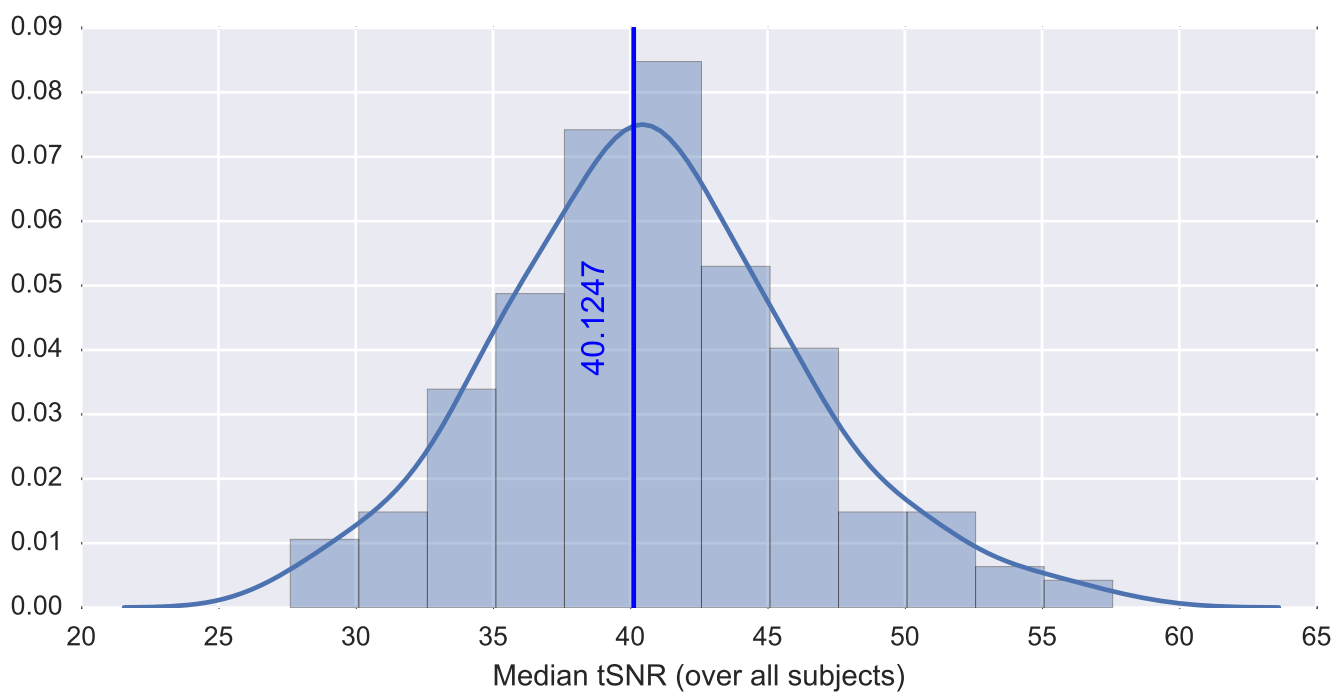

Mean EPI

Brain mask

tSNR

motion

fieldmap correction

coregistration