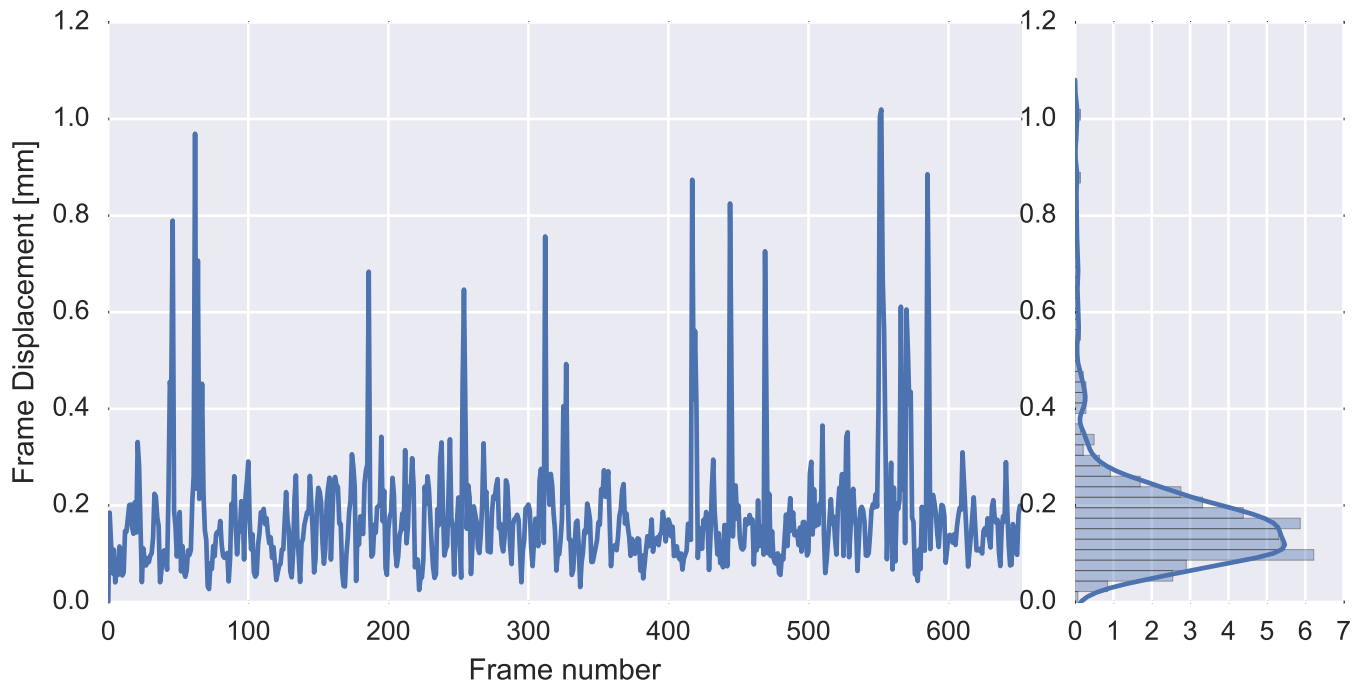

Mean EPI

Brain mask

tSNR

motion

fieldmap correction

coregistration