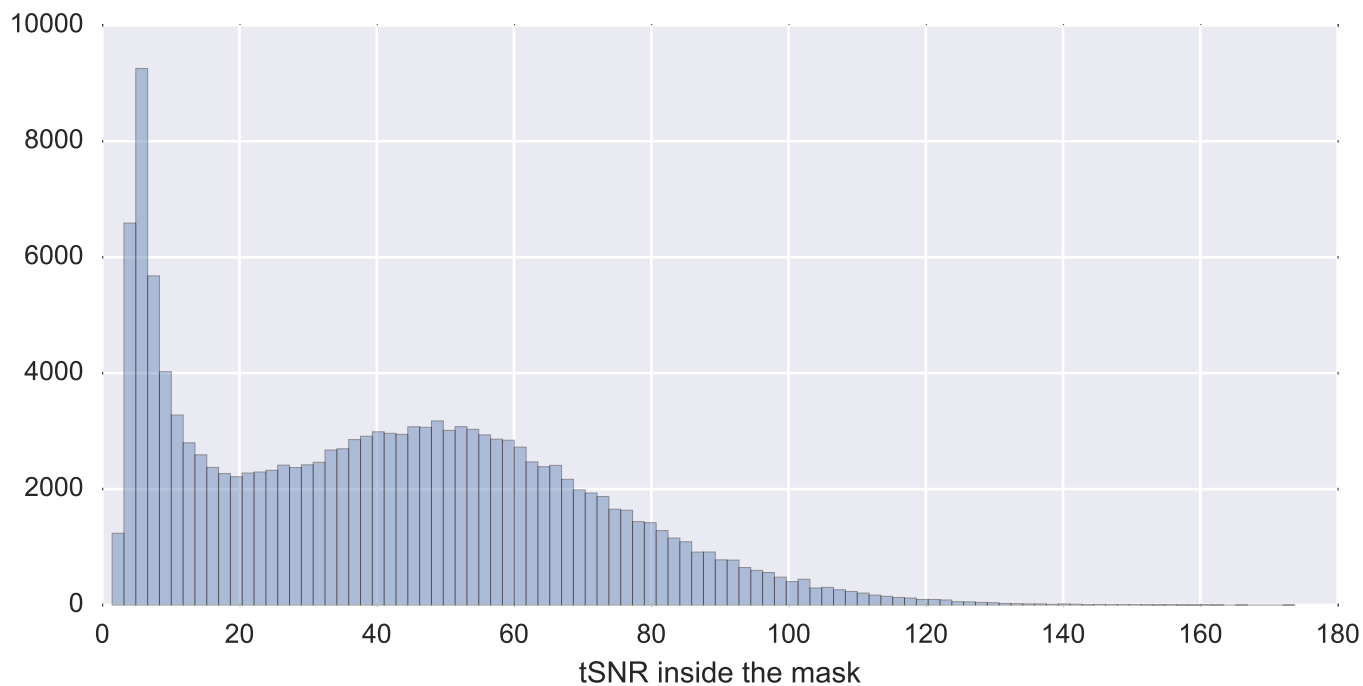

Mean EPI

Brain mask

tSNR

motion

fieldmap correction

coregistration