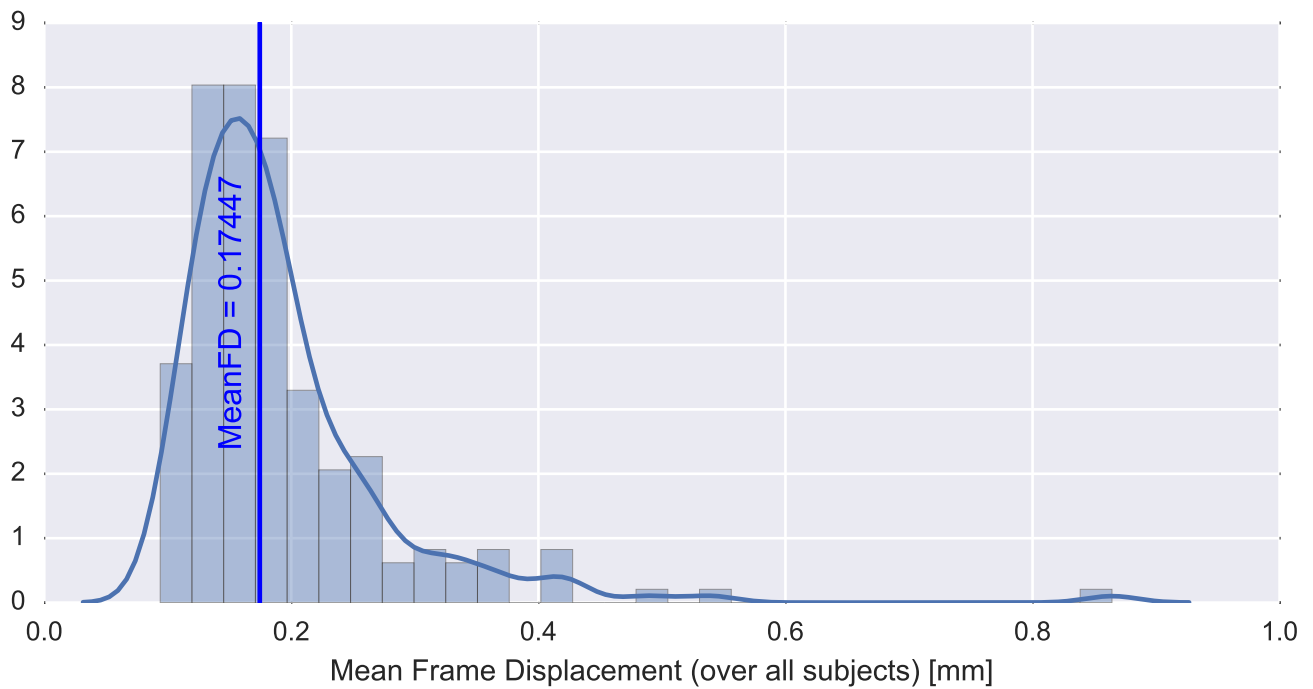

Mean EPI

Brain mask

tSNR

motion

fieldmap correction

coregistration