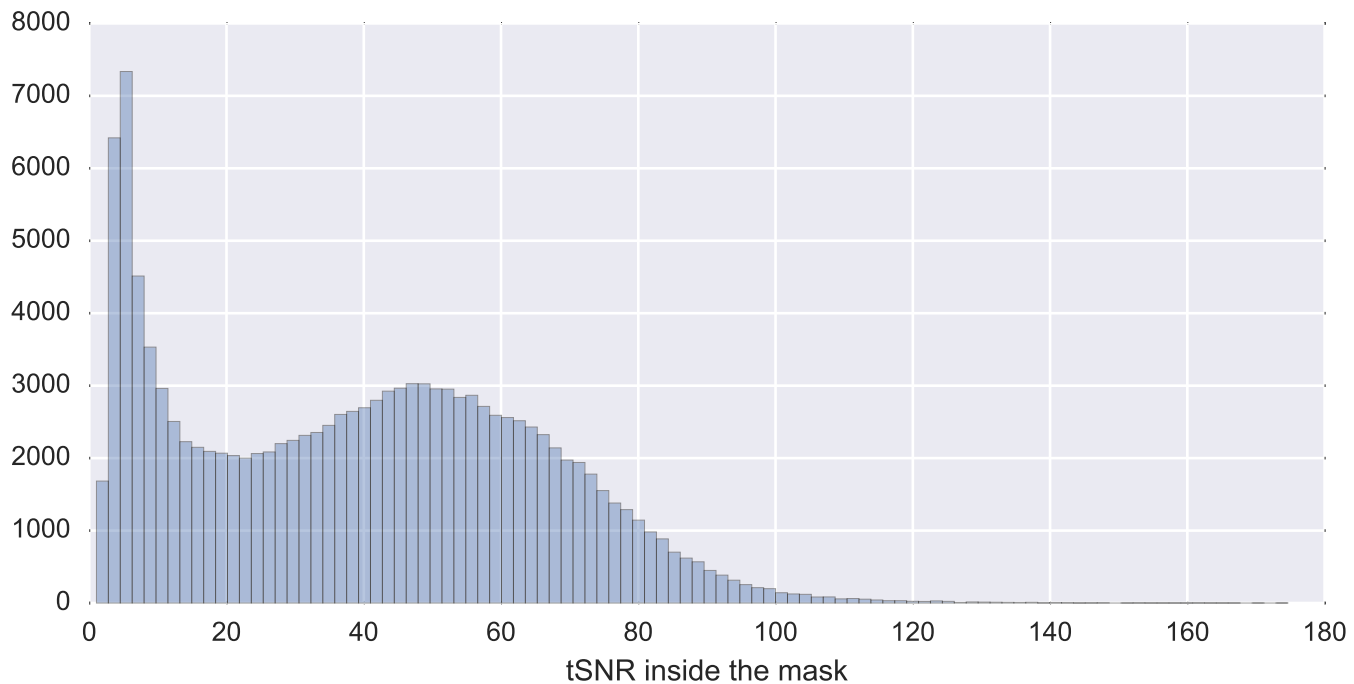

Mean EPI

Brain mask

motion

fieldmap correction

coregistration