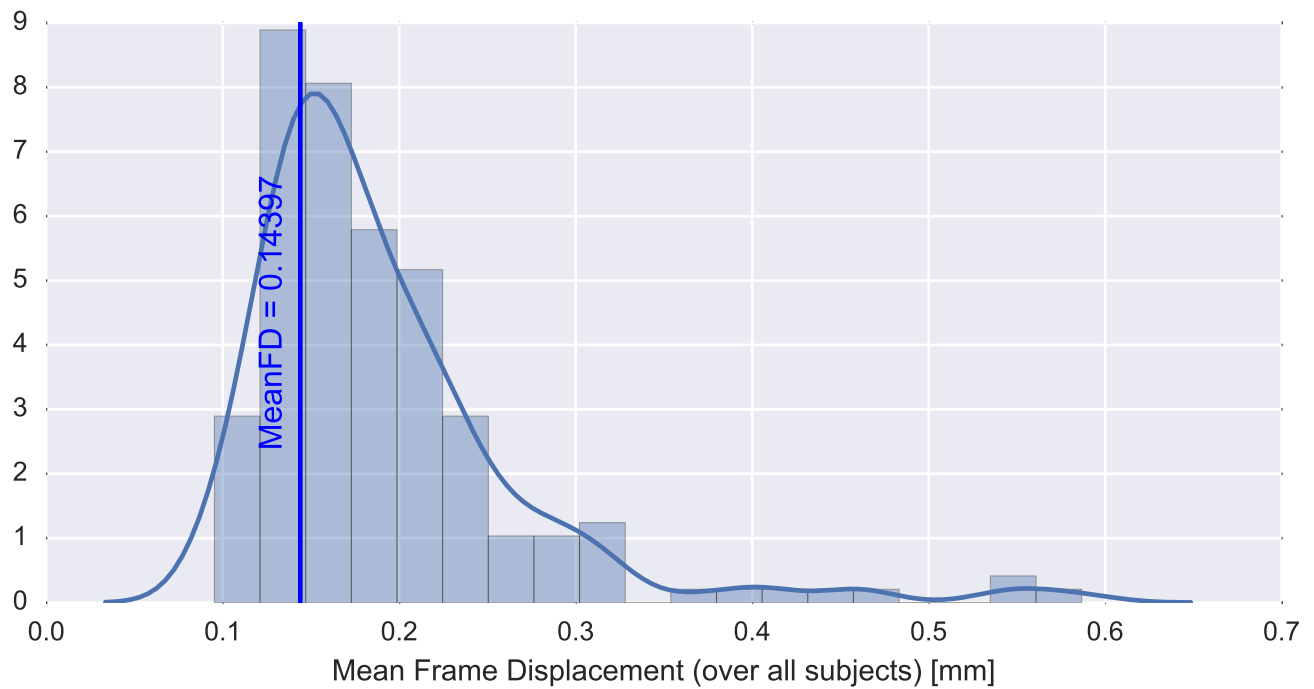

Mean EPI

Brain mask

tSNR

motion

fieldmap correction

coregistration