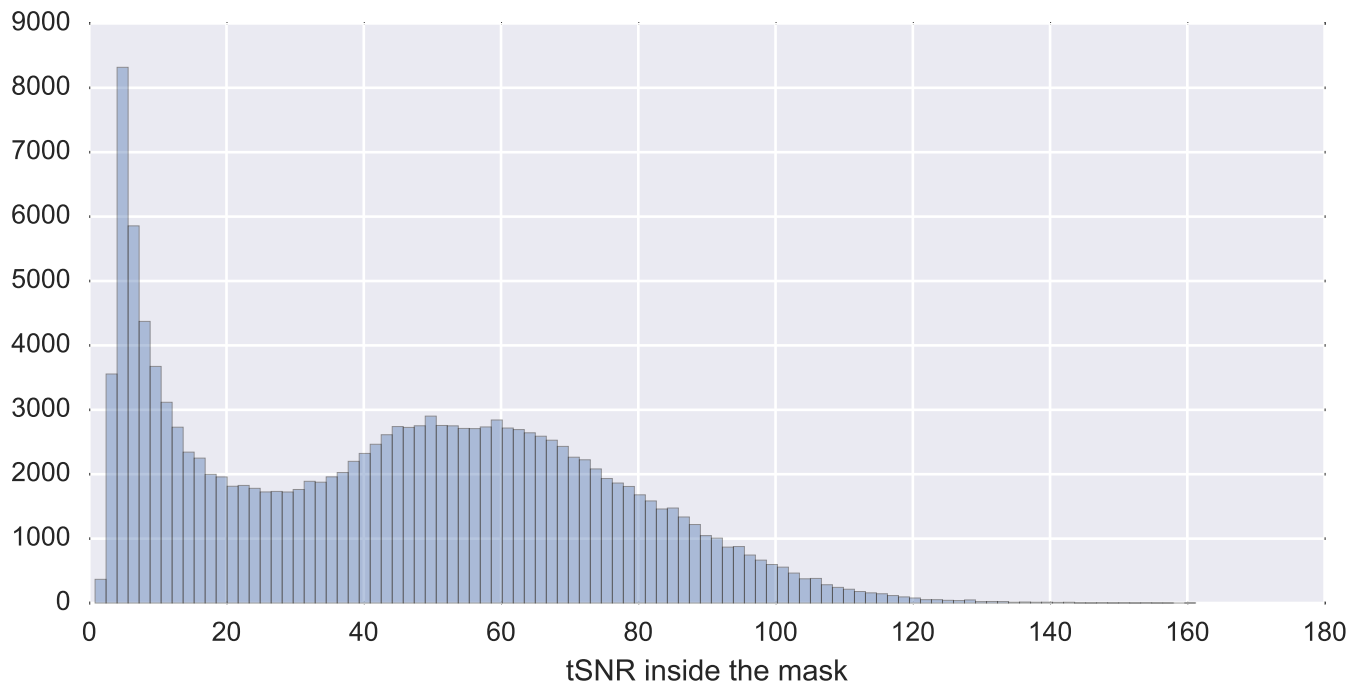

Mean EPI

Brain mask

tSNR

motion

fieldmap correction

coregistration