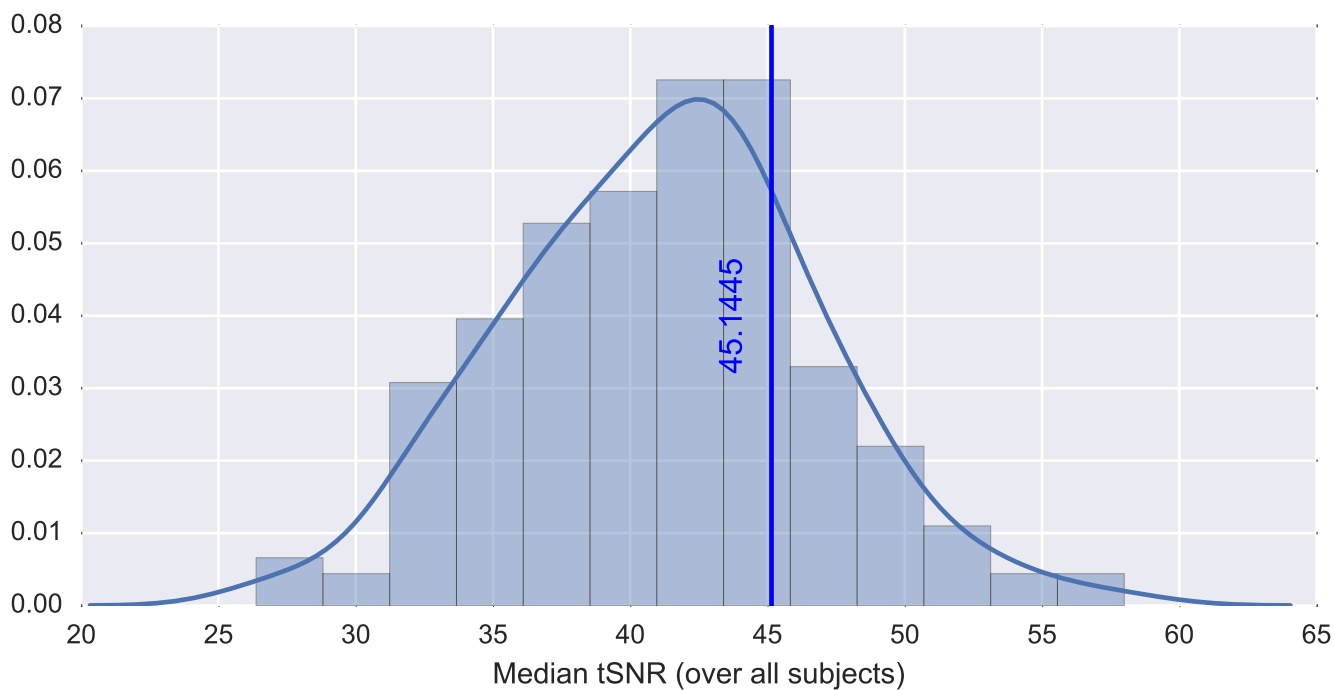

Mean EPI

Brain mask

tSNR

motion

fieldmap correction

coregistration