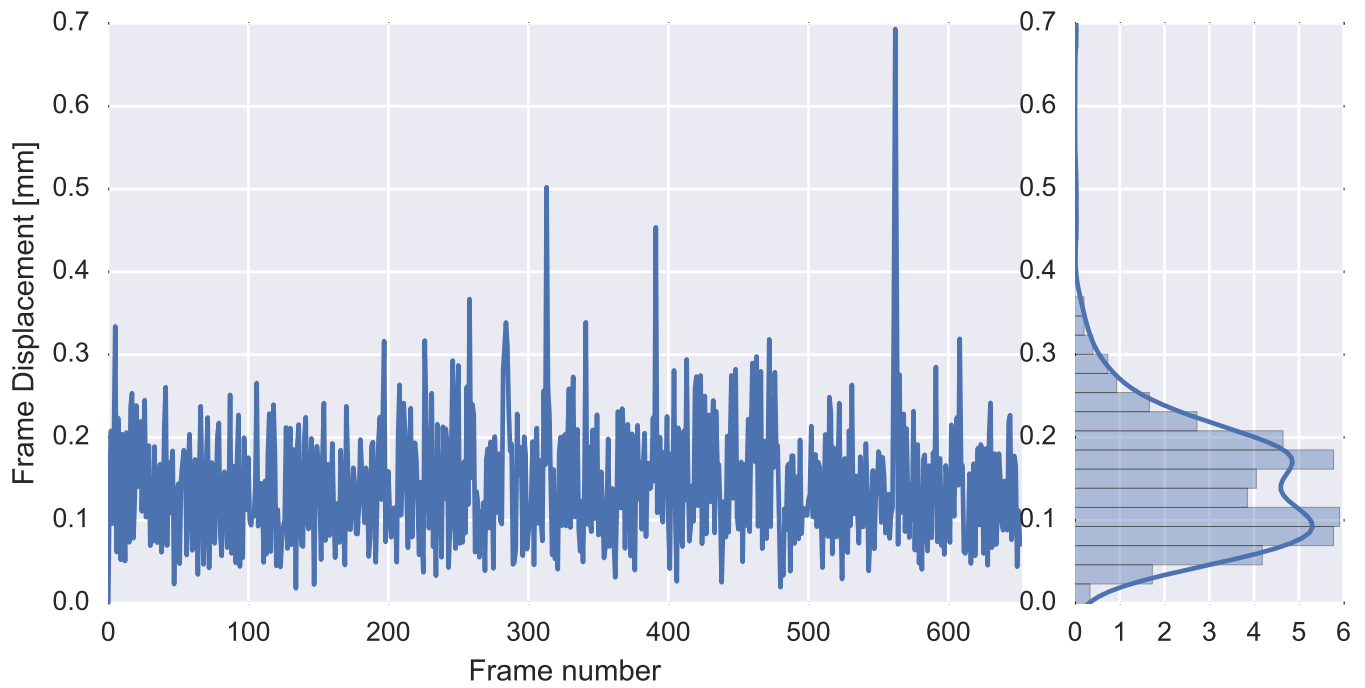

Mean EPI

Brain mask

tSNR

motion

fieldmap correction

coregistration