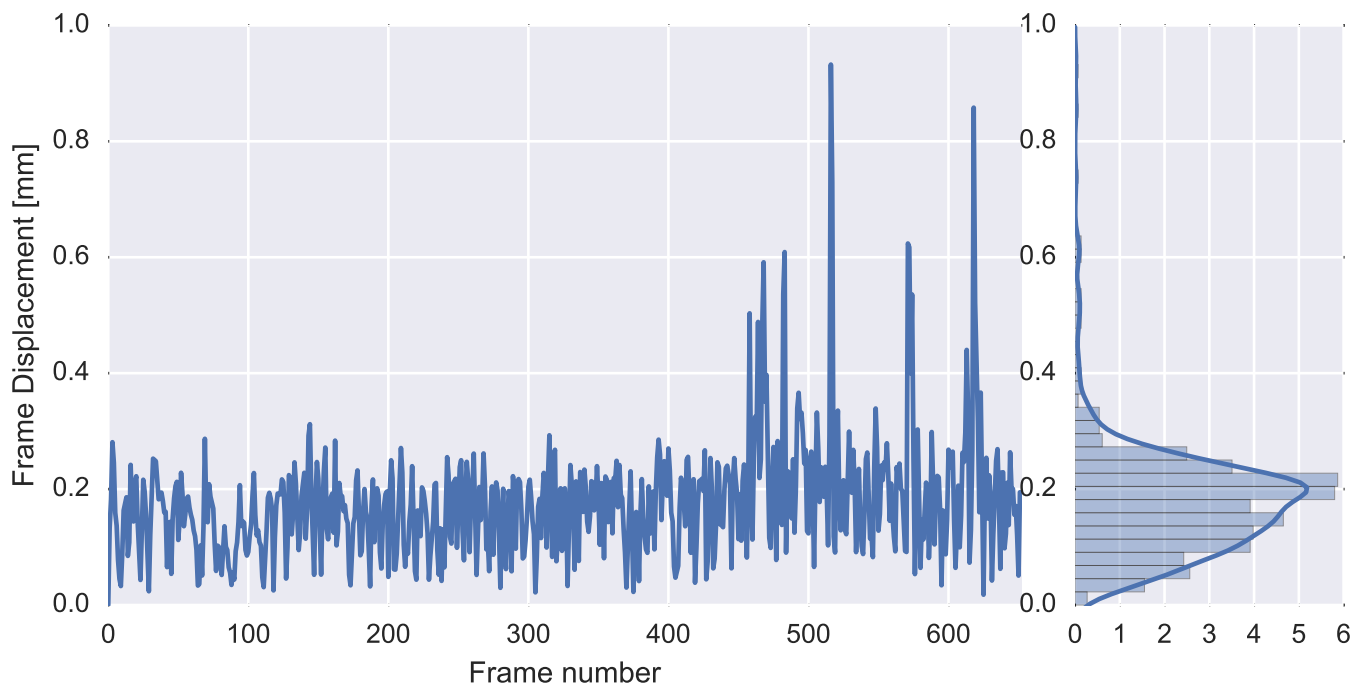

Mean EPI

Brain mask

tSNR

motion

fieldmap correction

coregistration