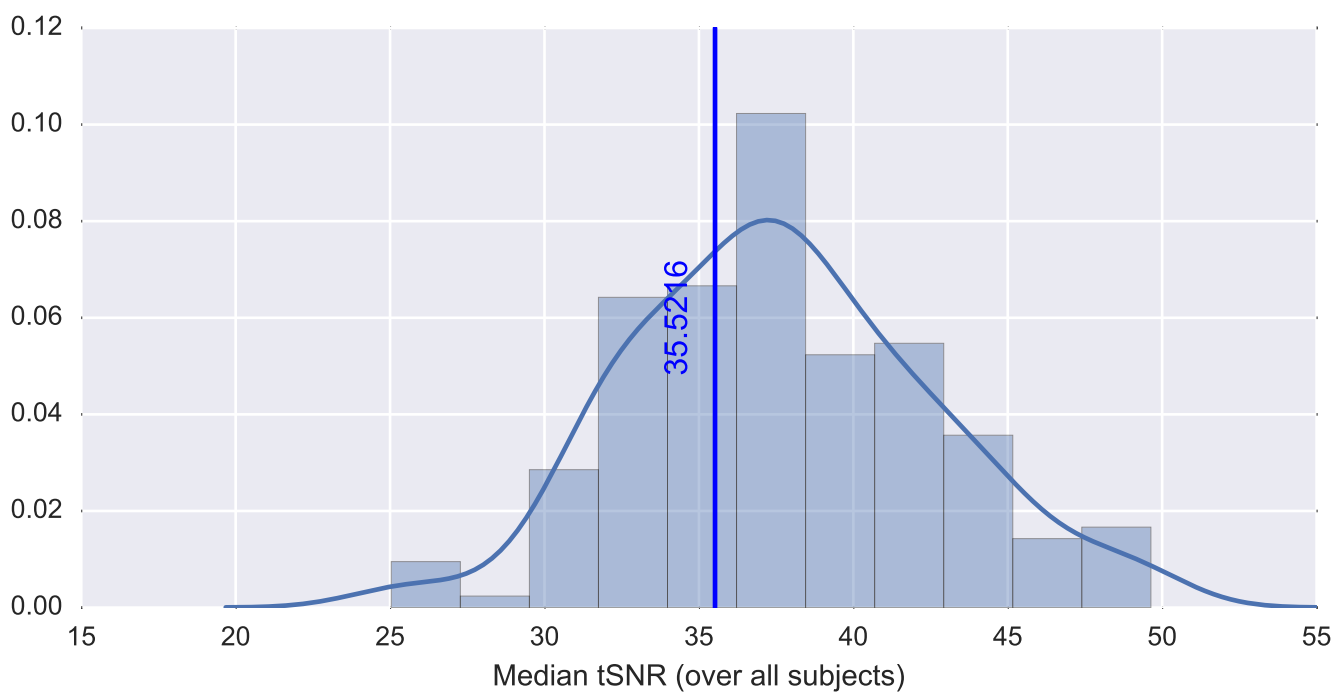

Mean EPI

Brain mask

tSNR

motion

fieldmap correction

coregistration