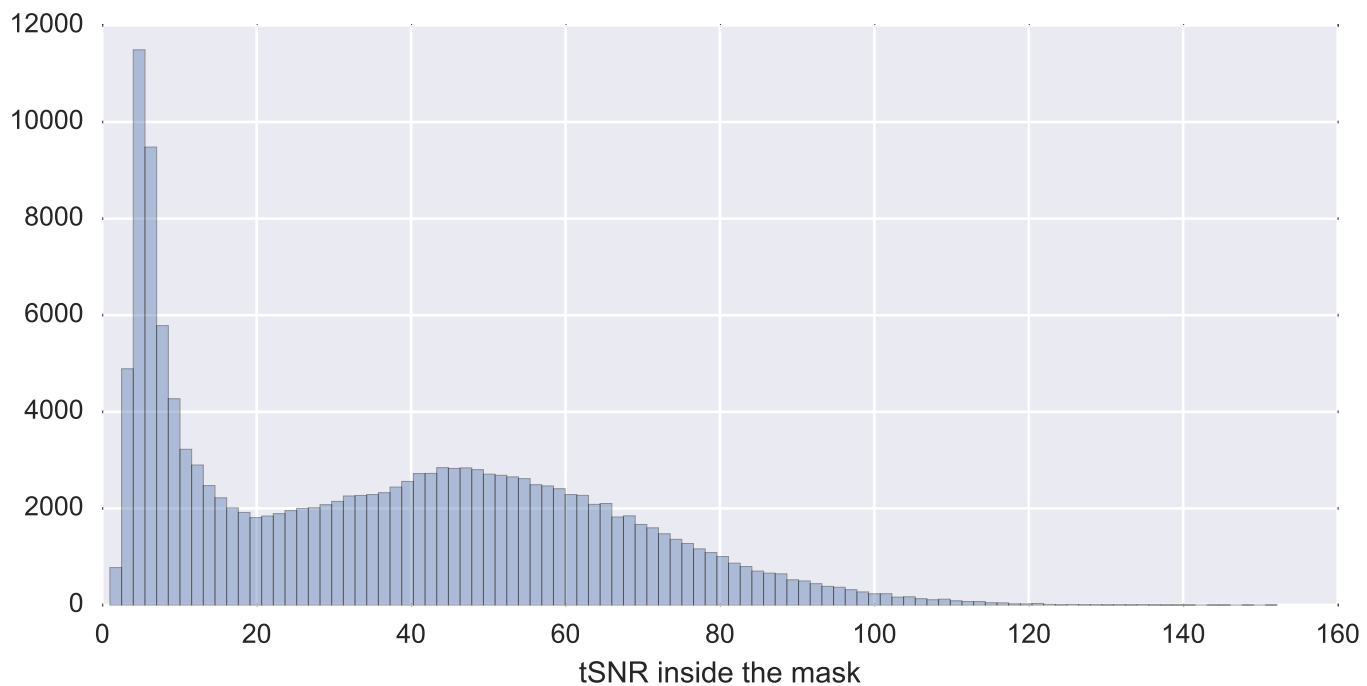

Mean EPI

Brain mask

tSNR

motion

fieldmap correction

coregistration