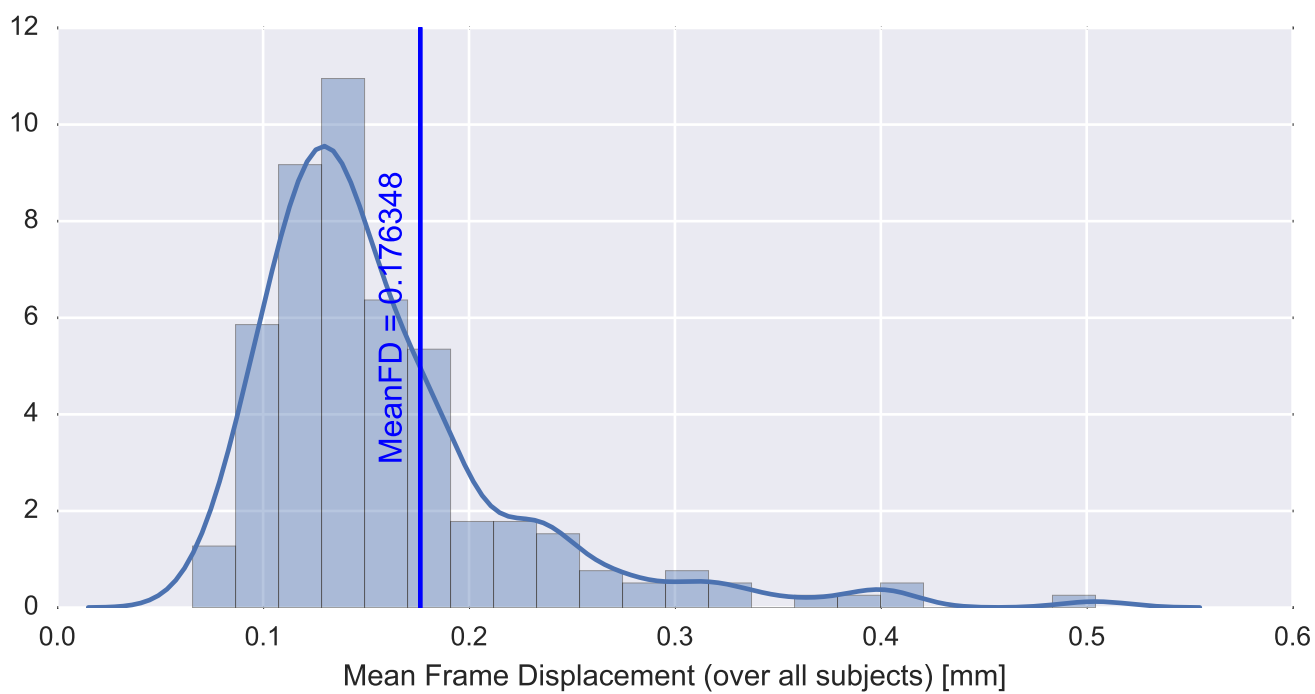

Mean EPI

Brain mask

tSNR

motion

fieldmap correction

coregistration