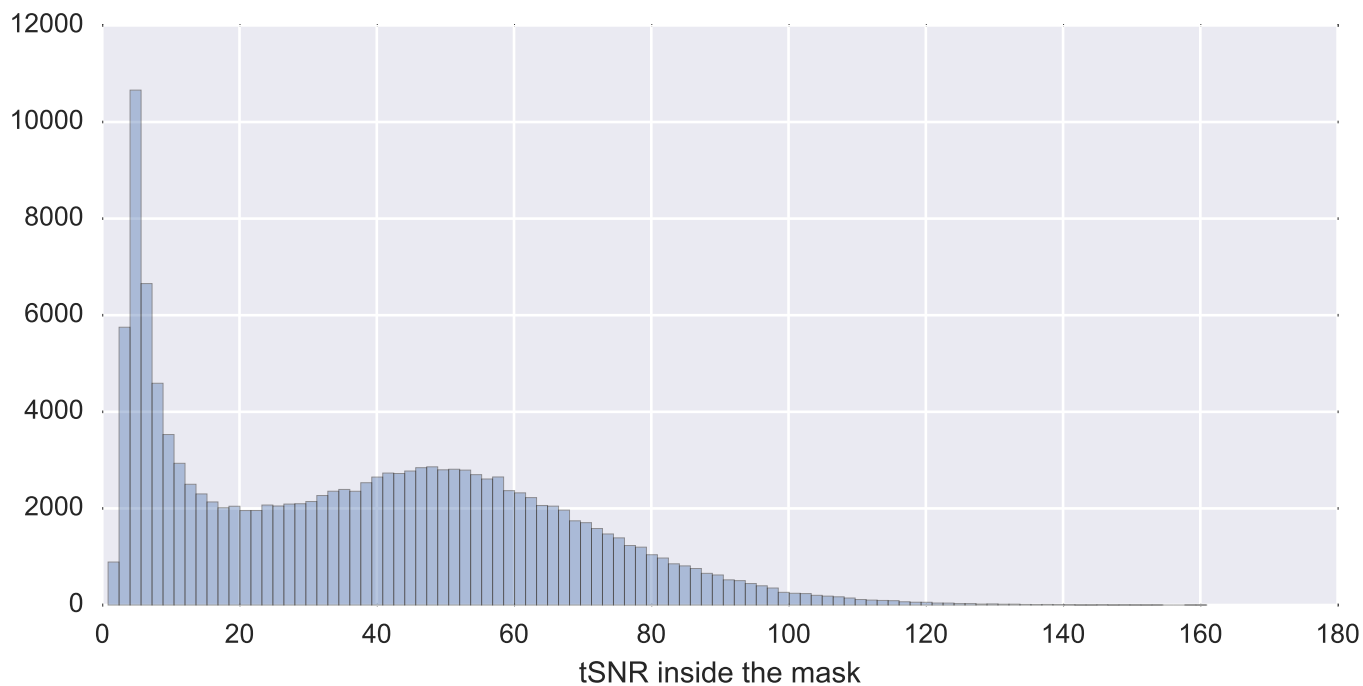

Mean EPI

Brain mask

tSNR

motion

fieldmap correction

coregistration