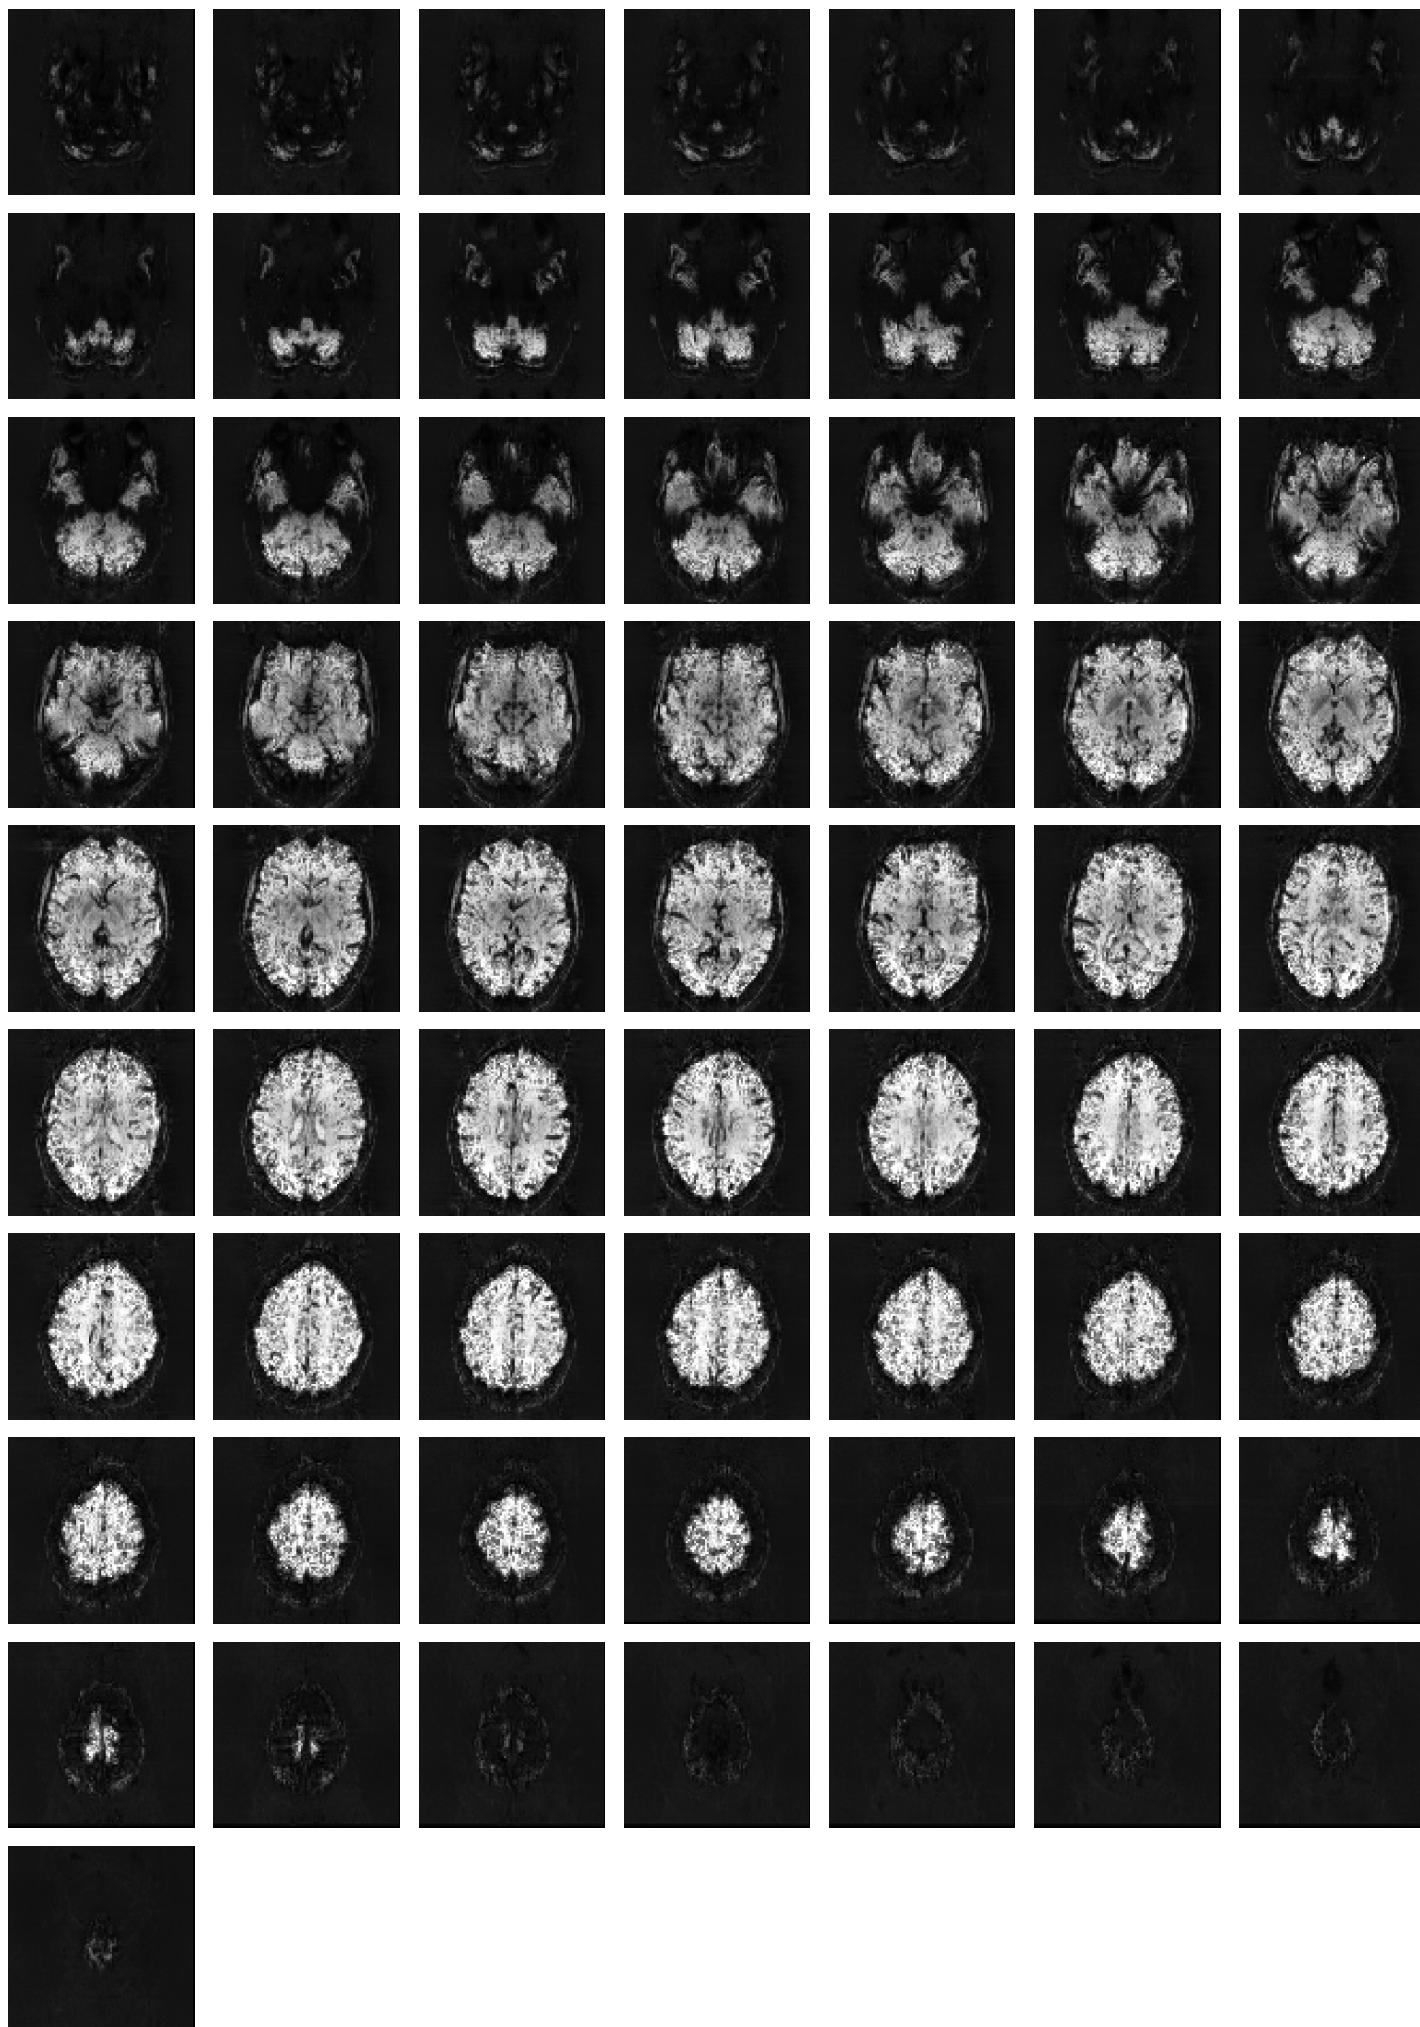

Mean EPI

Brain mask

tSNR

motion

fieldmap correction

coregistration