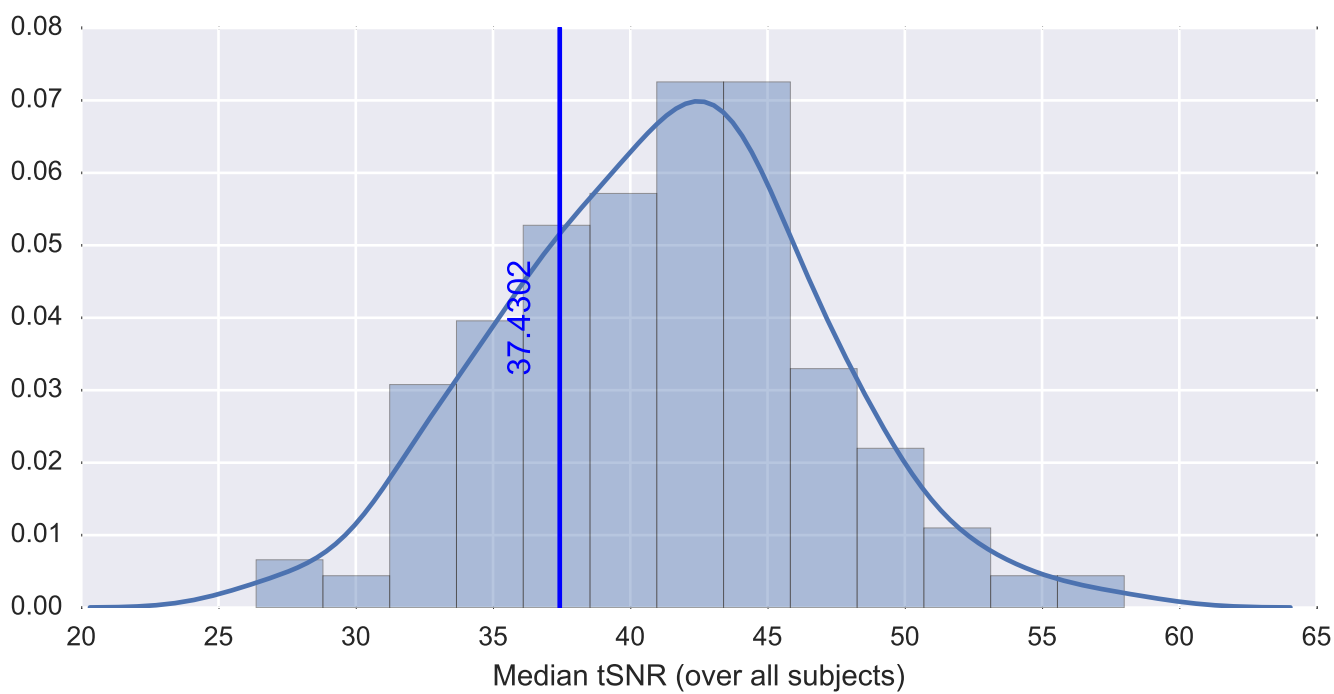

Mean EPI

Brain mask

tSNR

motion

fieldmap correction

coregistration