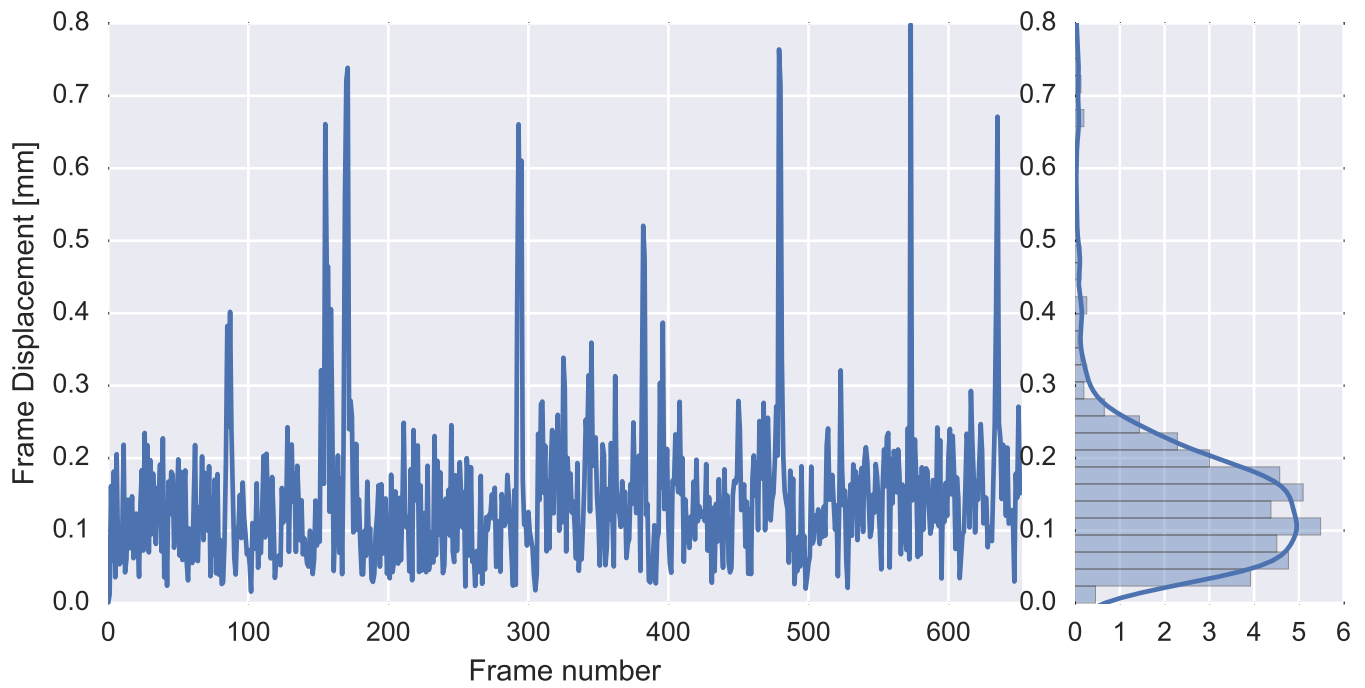

Mean EPI

Brain mask

tSNR

motion

fieldmap correction

coregistration