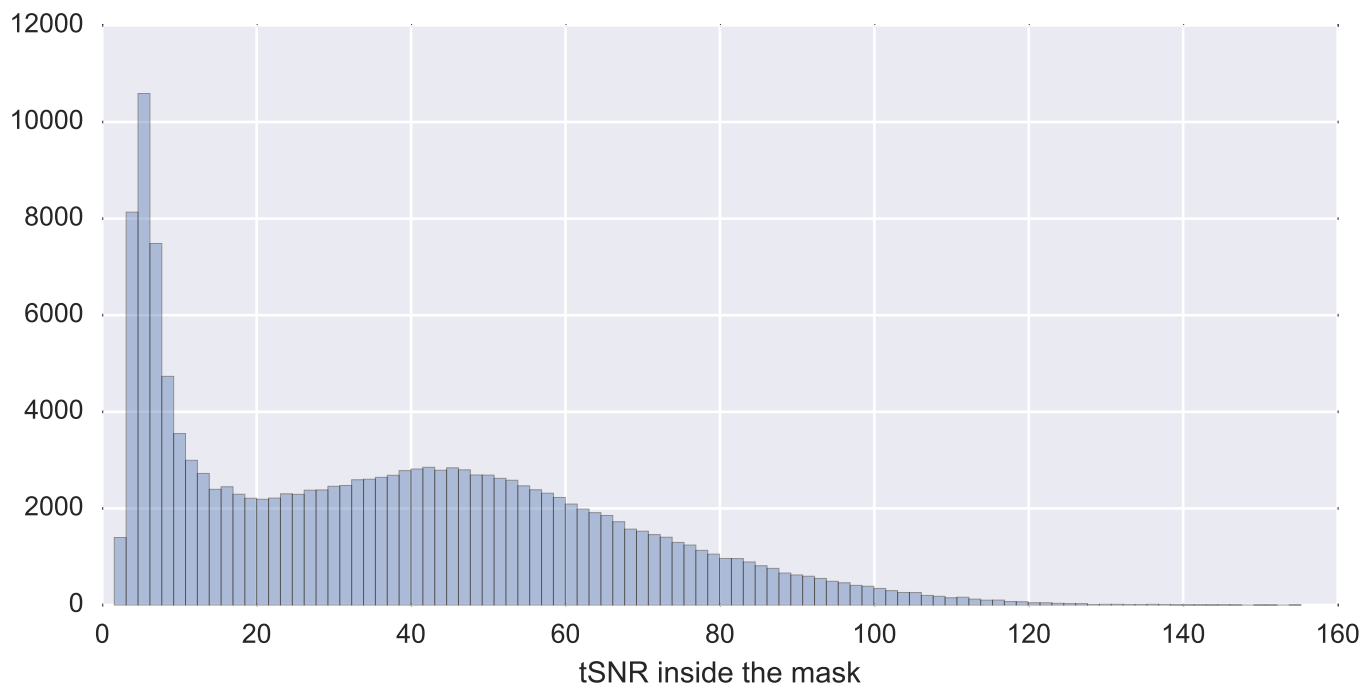

Mean EPI

Brain mask

tSNR

motion

fieldmap correction

coregistration