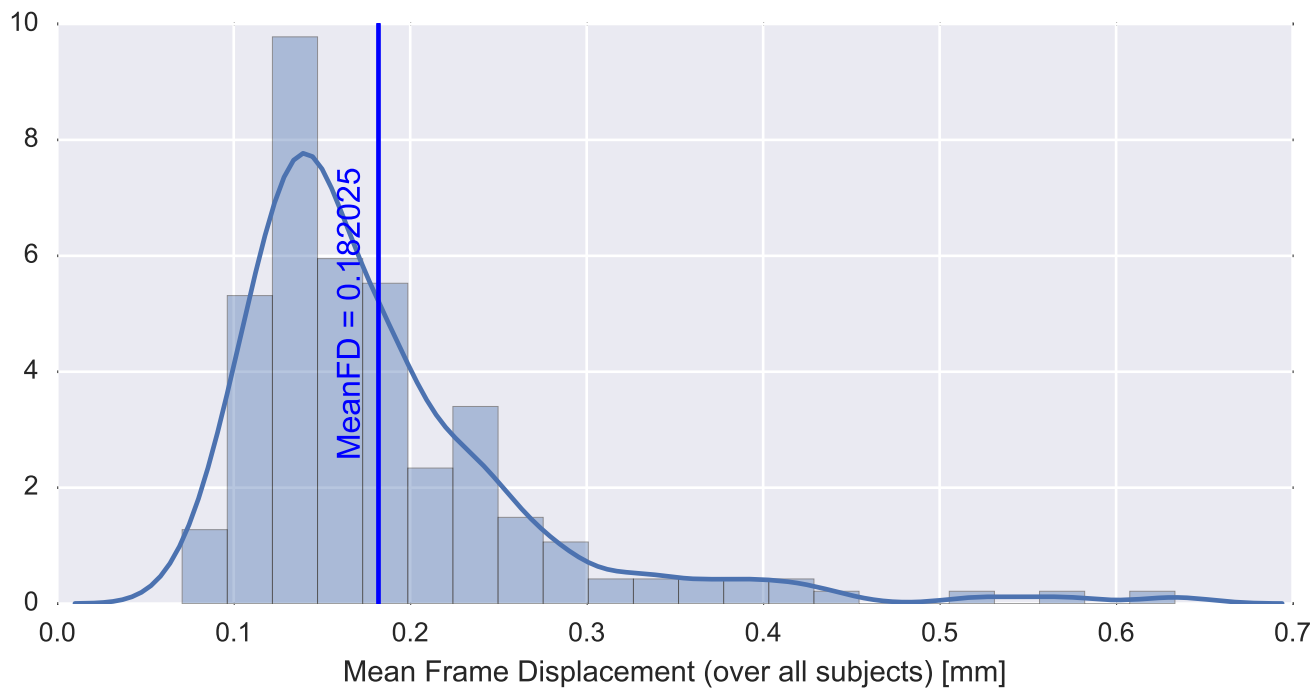

Mean EPI

Brain mask

tSNR

motion

fieldmap correction

coregistration