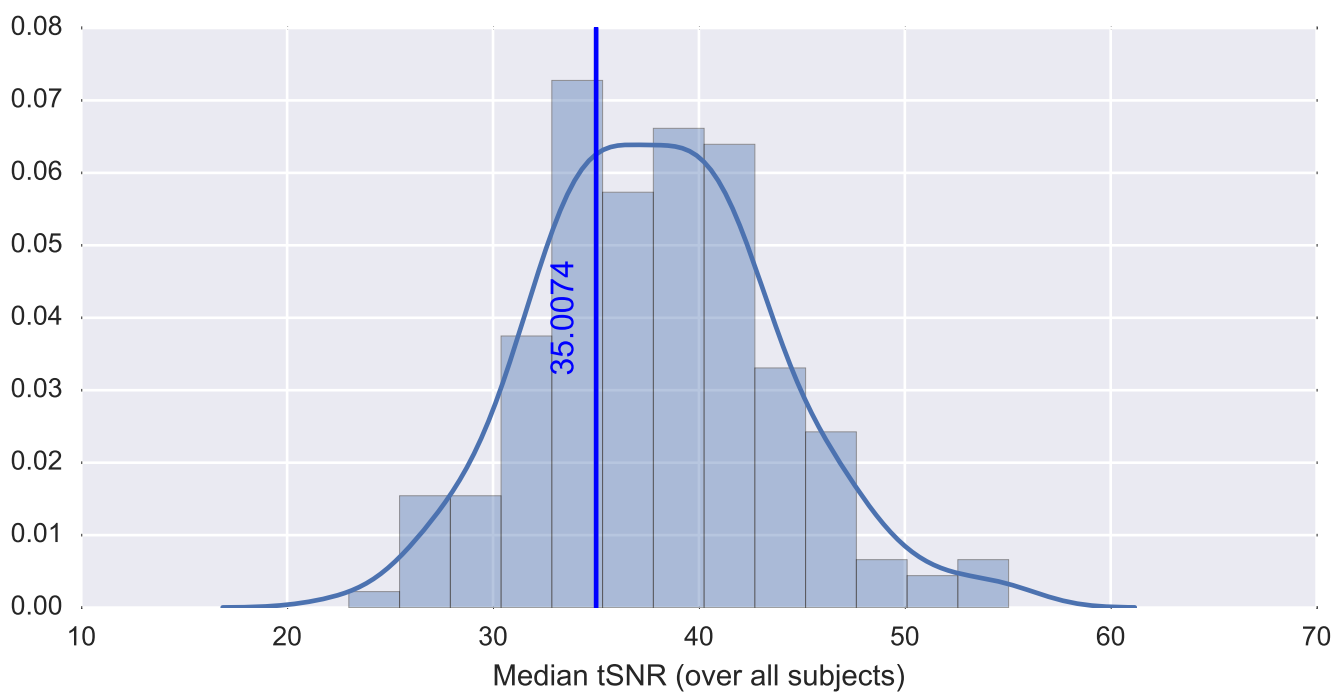

Mean EPI

Brain mask

tSNR

motion

fieldmap correction

coregistration