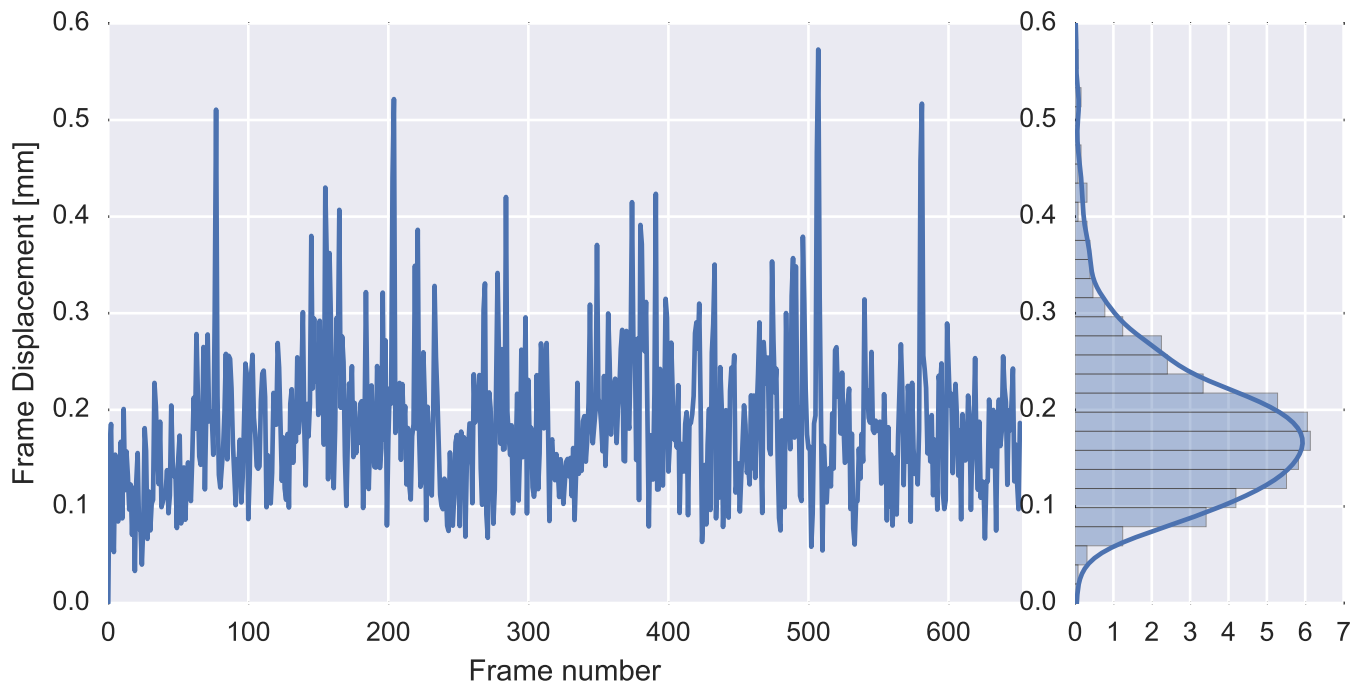

Mean EPI

Brain mask

tSNR

motion

fieldmap correction

coregistration