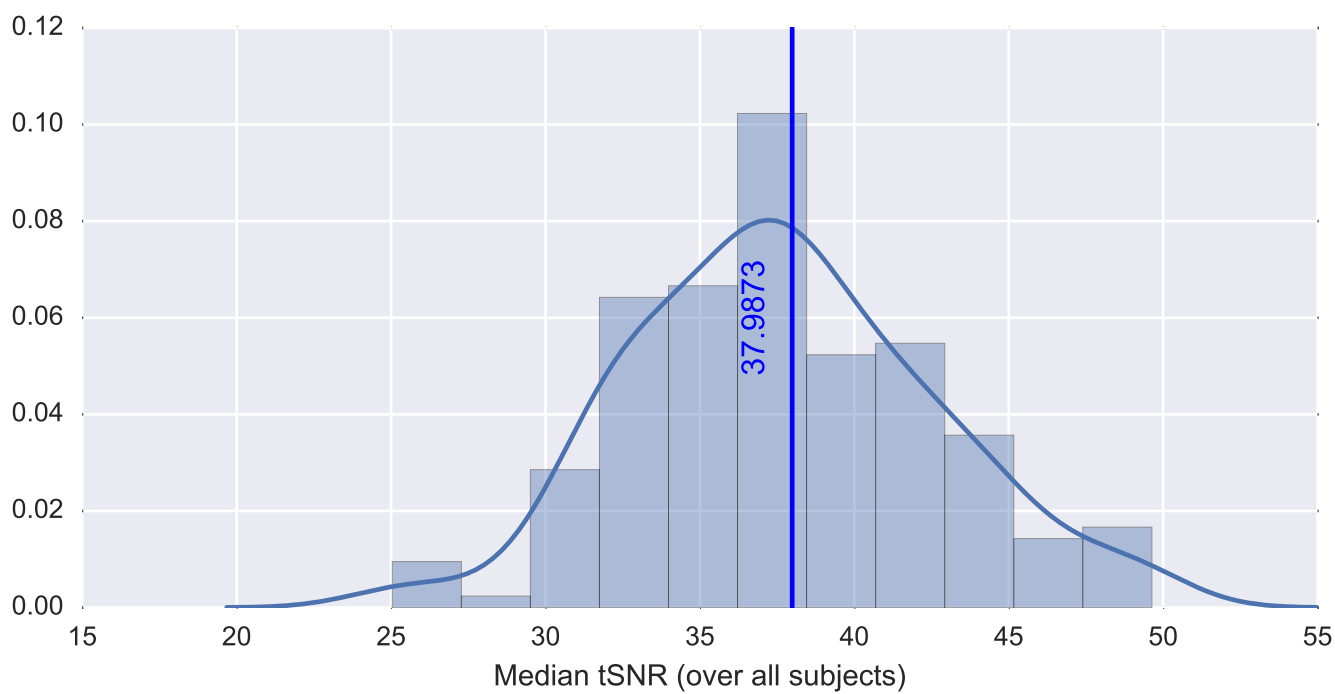

Mean EPI

Brain mask

tSNR

motion

fieldmap correction

coregistration