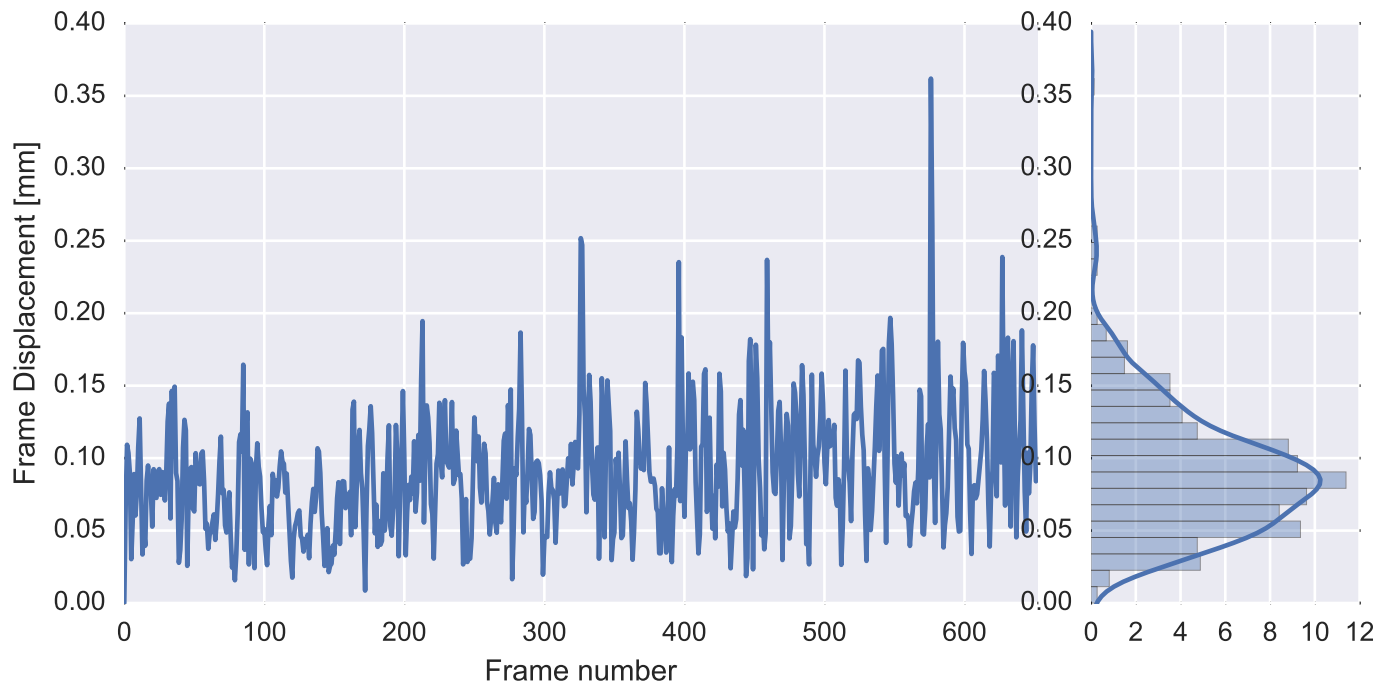

Mean EPI

Brain mask

tSNR

motion

fieldmap correction

coregistration