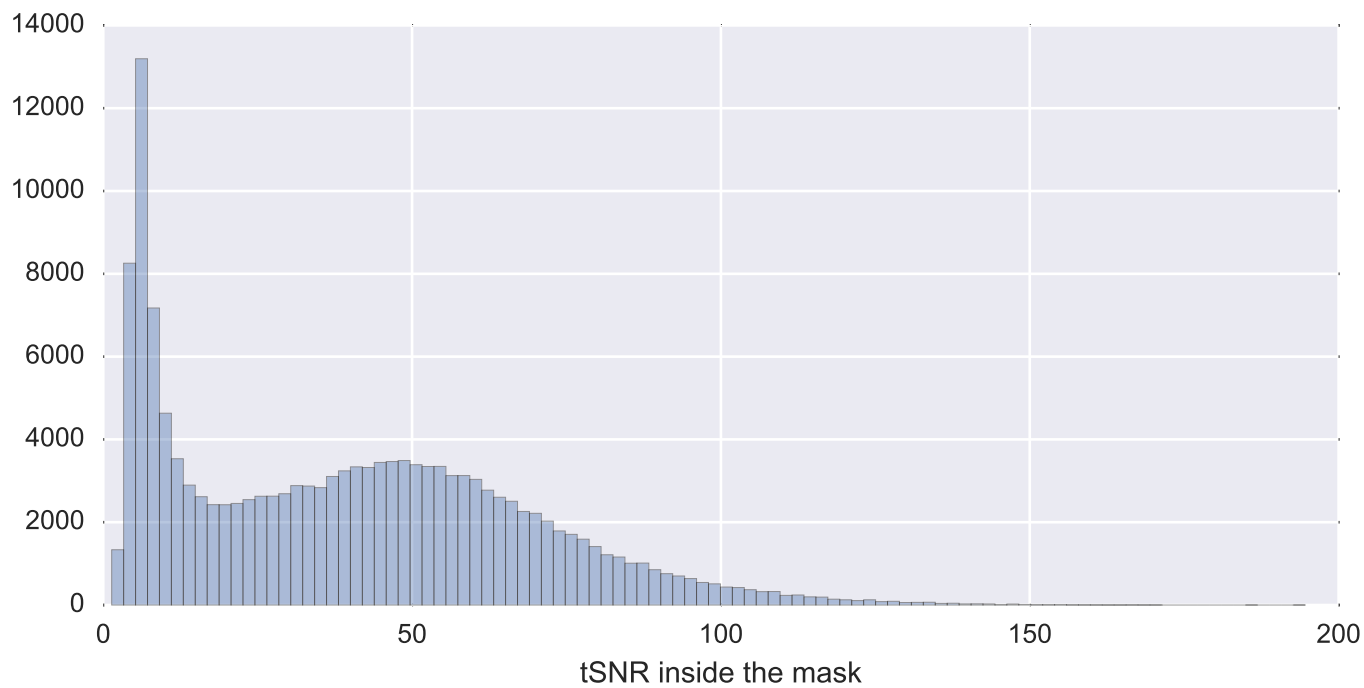

Mean EPI

Brain mask

tSNR

motion

fieldmap correction

coregistration