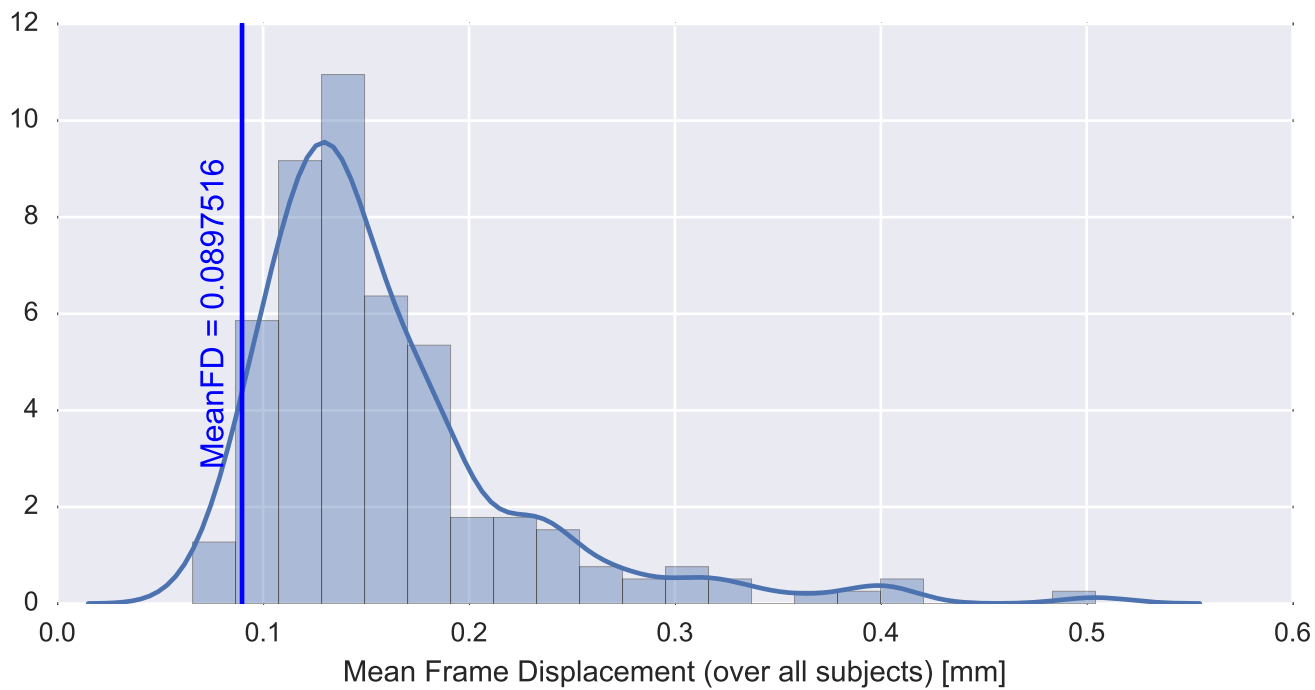

Mean EPI

Brain mask

tSNR

motion

fieldmap correction

coregistration