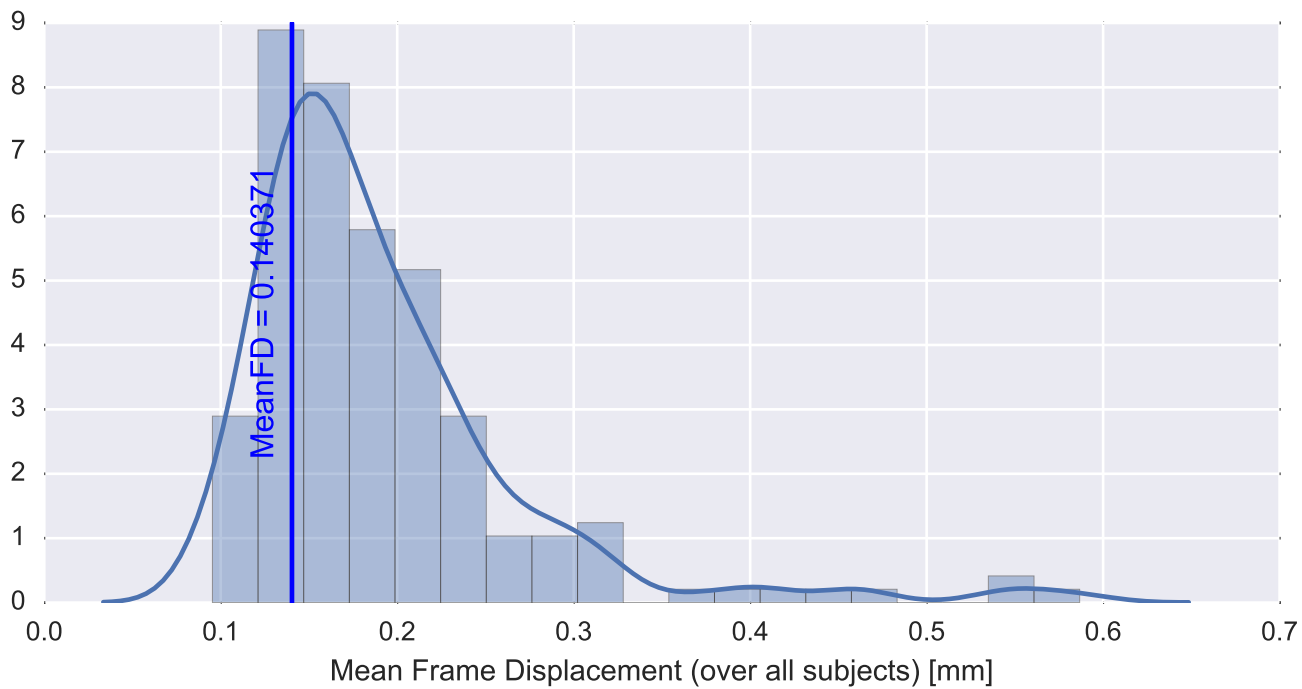

Mean EPI

Brain mask

tSNR

motion

fieldmap correction

coregistration