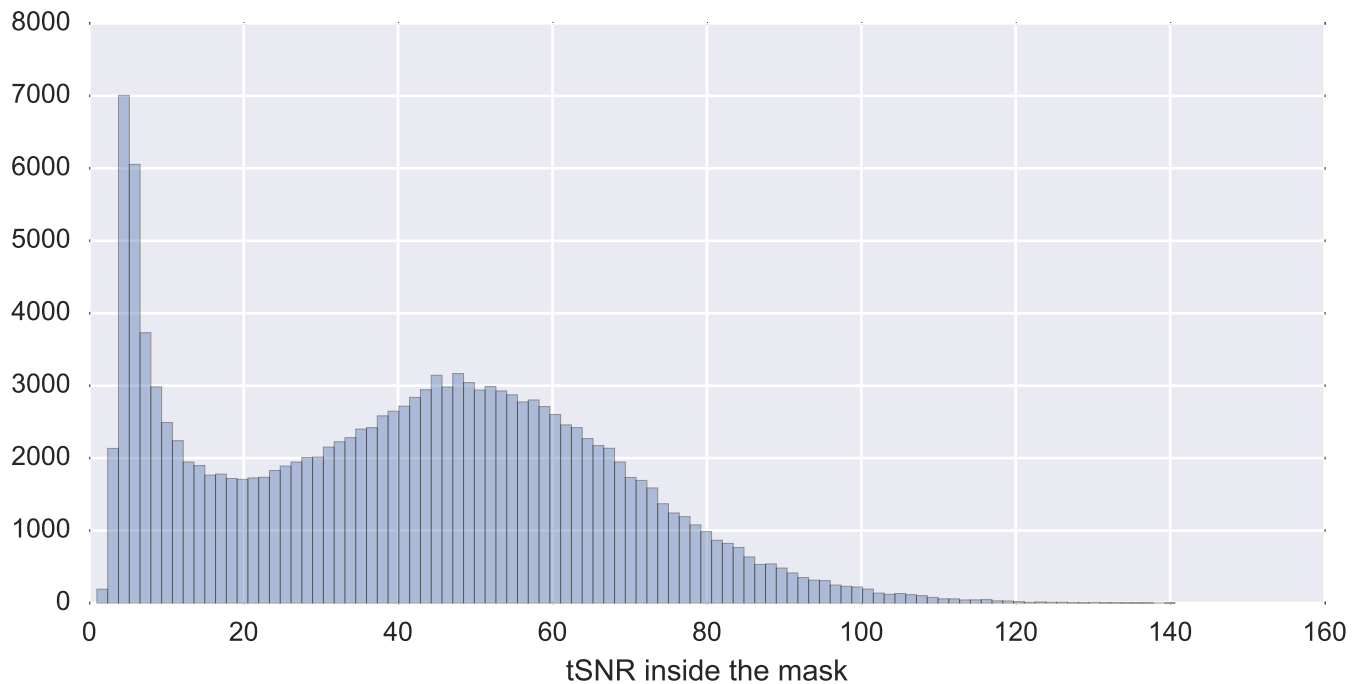

Mean EPI

Brain mask

tSNR

motion

fieldmap correction

coregistration