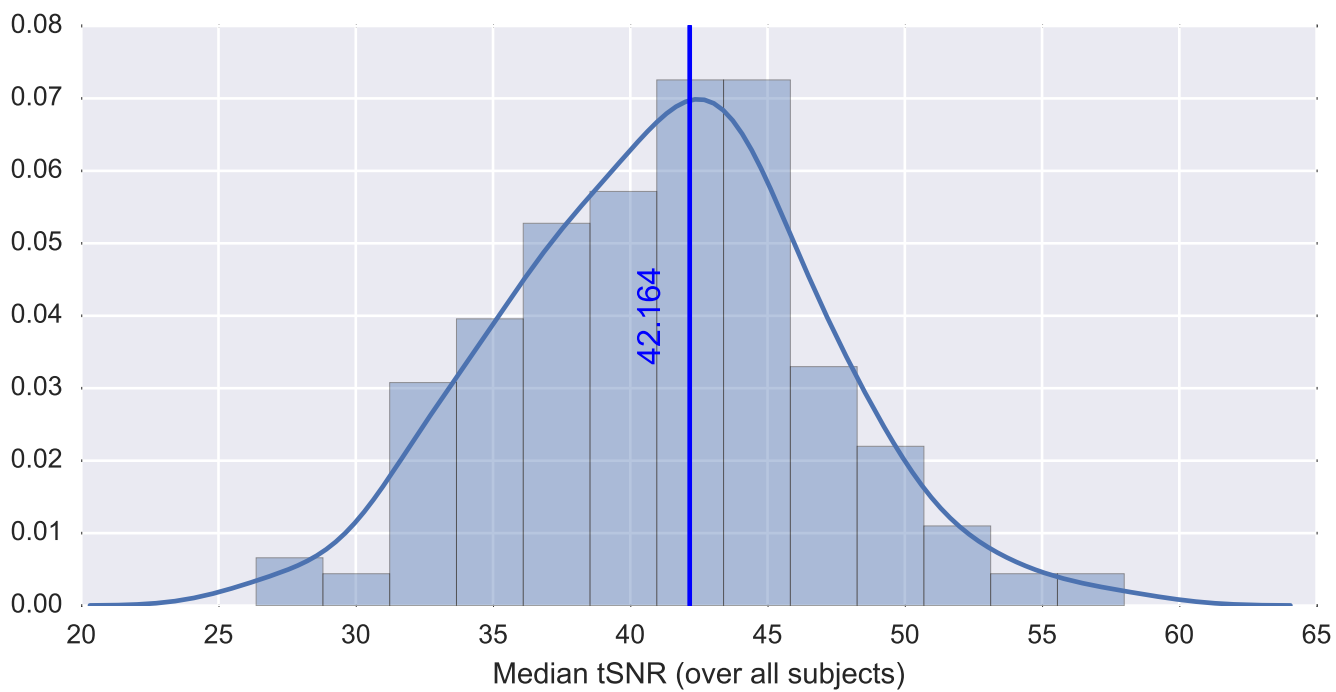

Mean EPI

Brain mask

tSNR

motion

fieldmap correction

coregistration