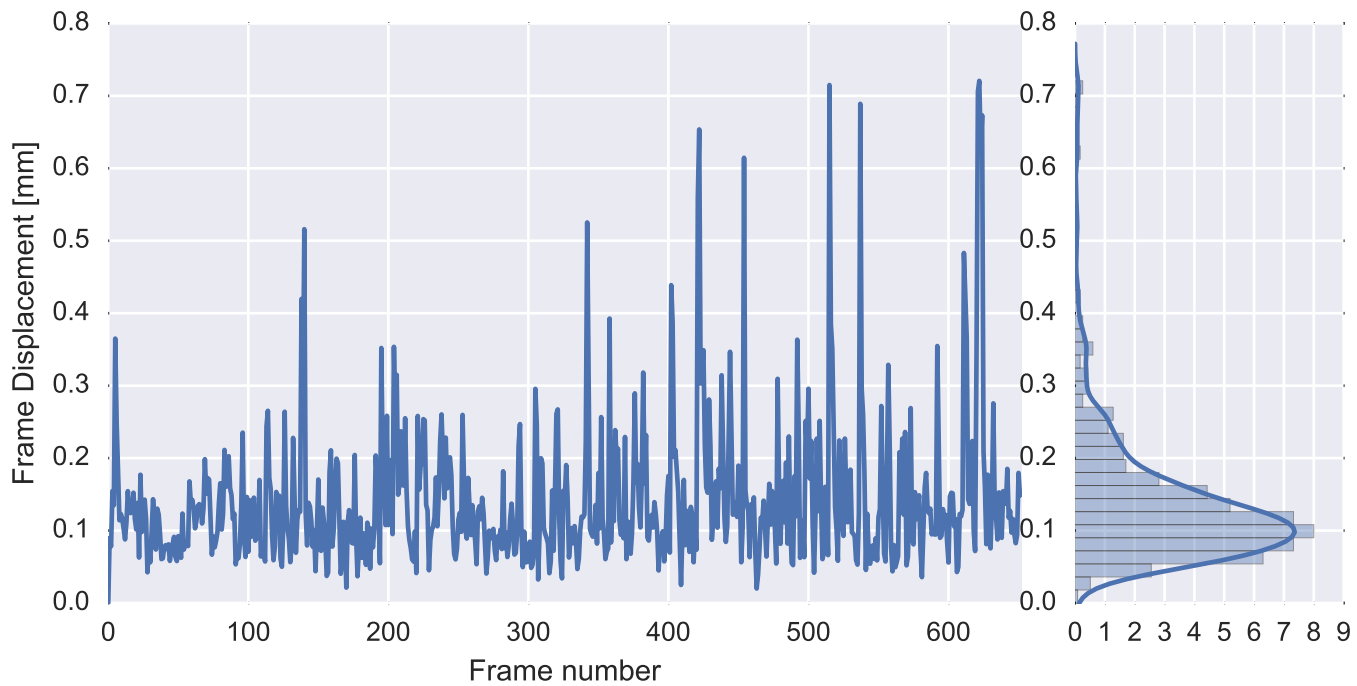

Mean EPI

Brain mask

tSNR

motion

fieldmap correction

coregistration