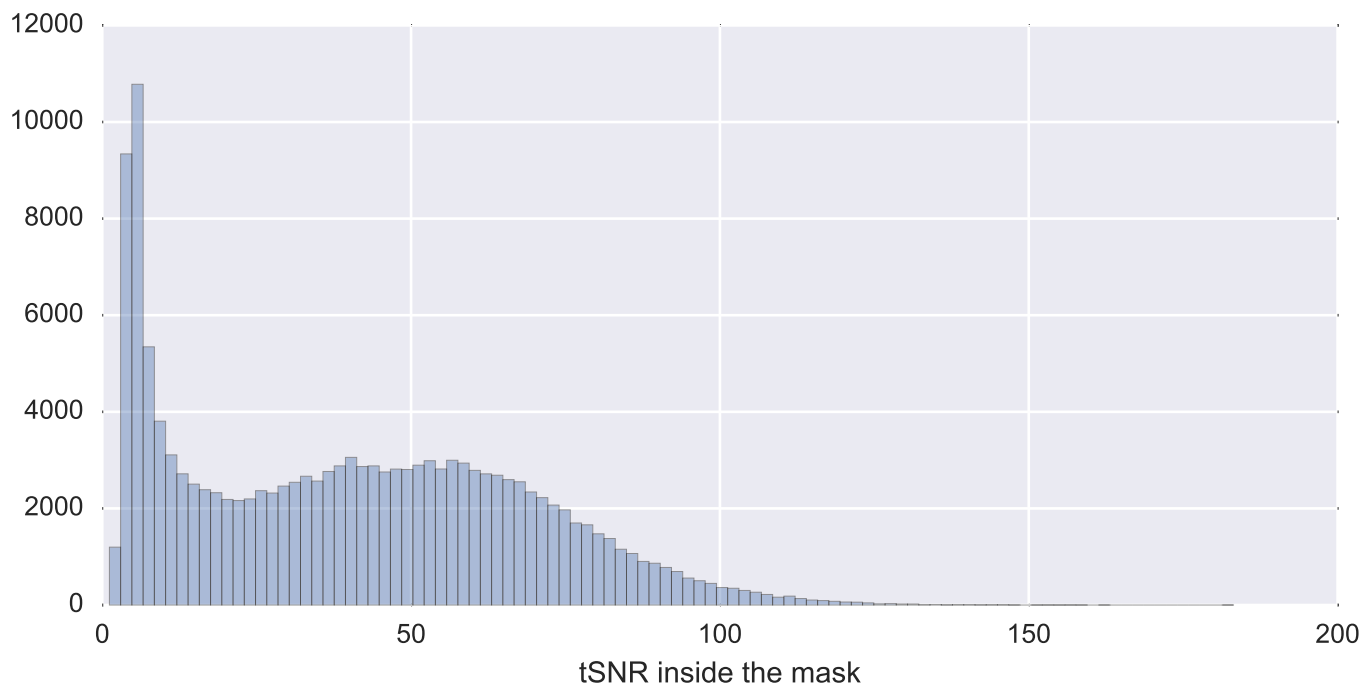

Mean EPI

Brain mask

tSNR

motion

fieldmap correction

coregistration