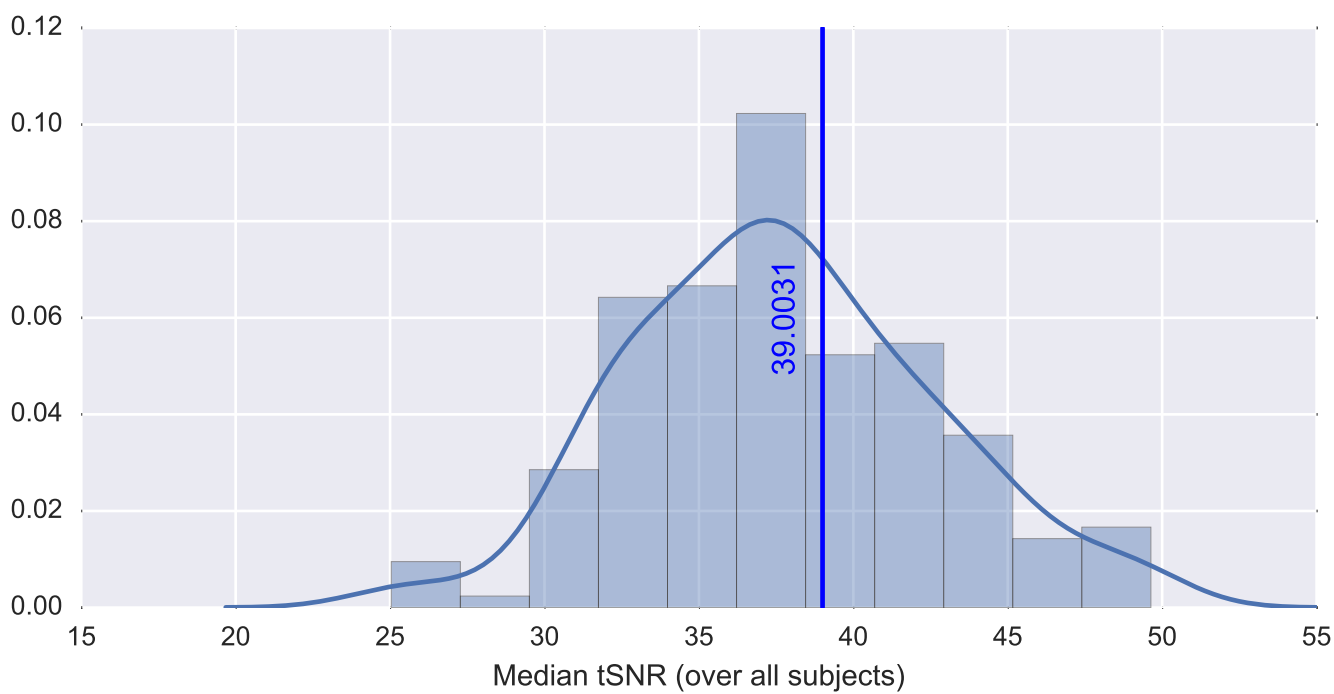

Mean EPI

Brain mask

tSNR

motion

fieldmap correction

coregistration