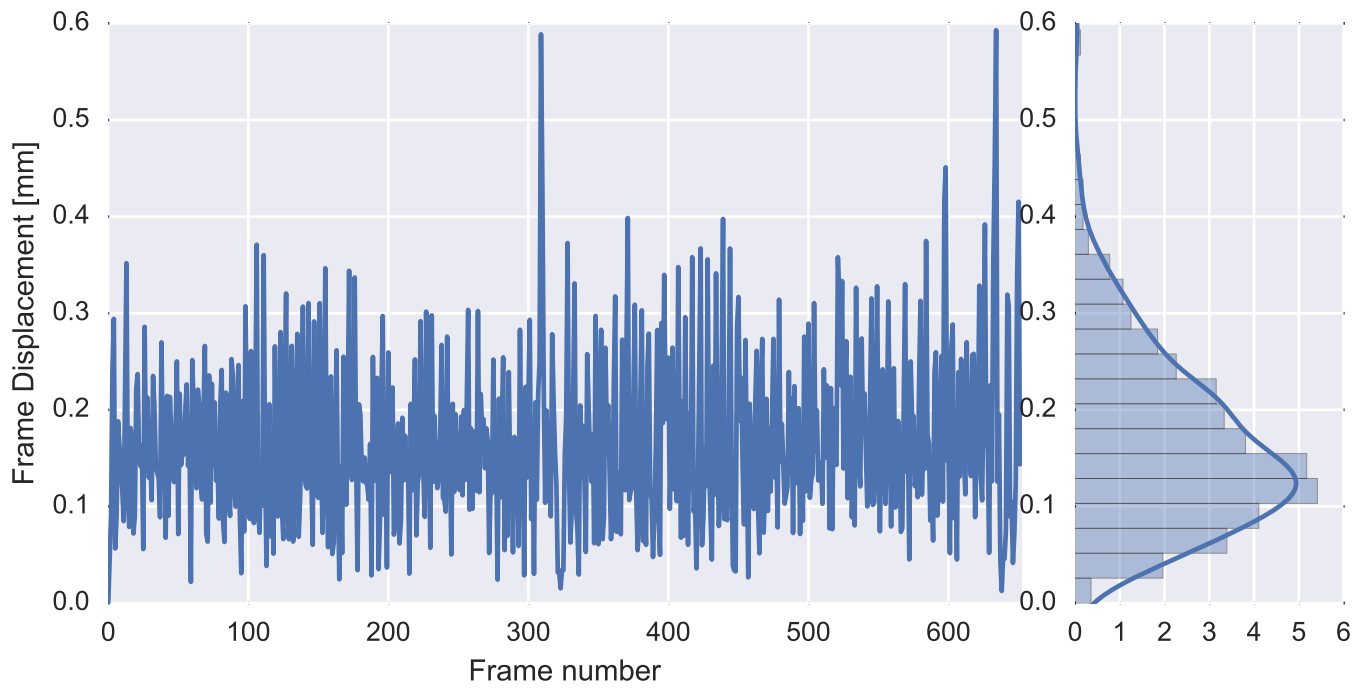

Mean EPI

Brain mask

tSNR

motion

fieldmap correction

coregistration