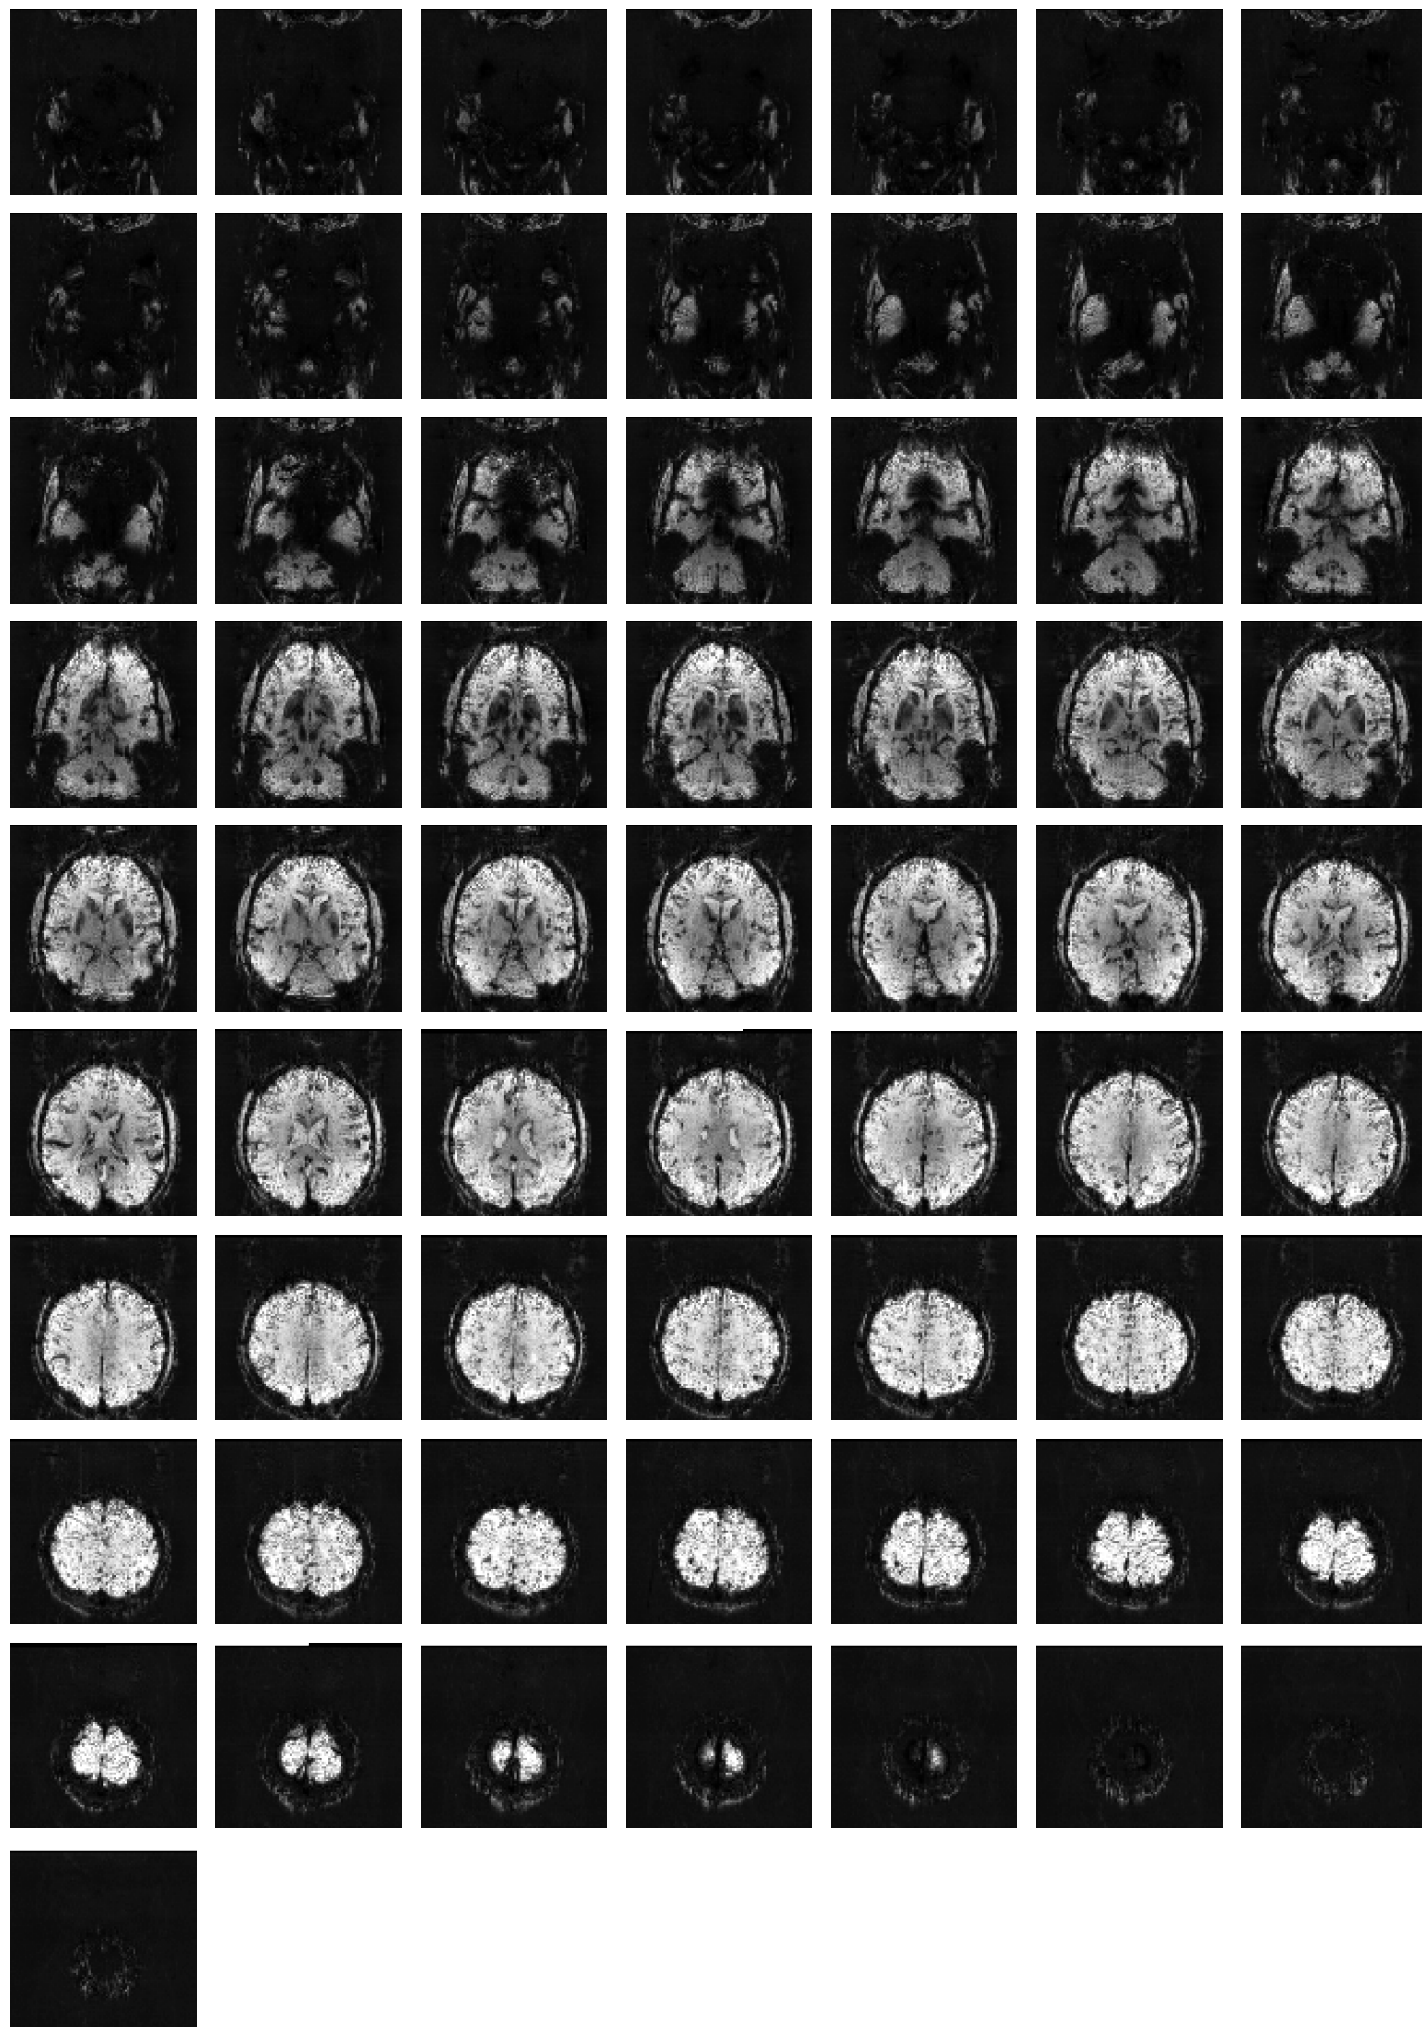

Mean EPI

Brain mask

tSNR

motion

fieldmap correction

coregistration