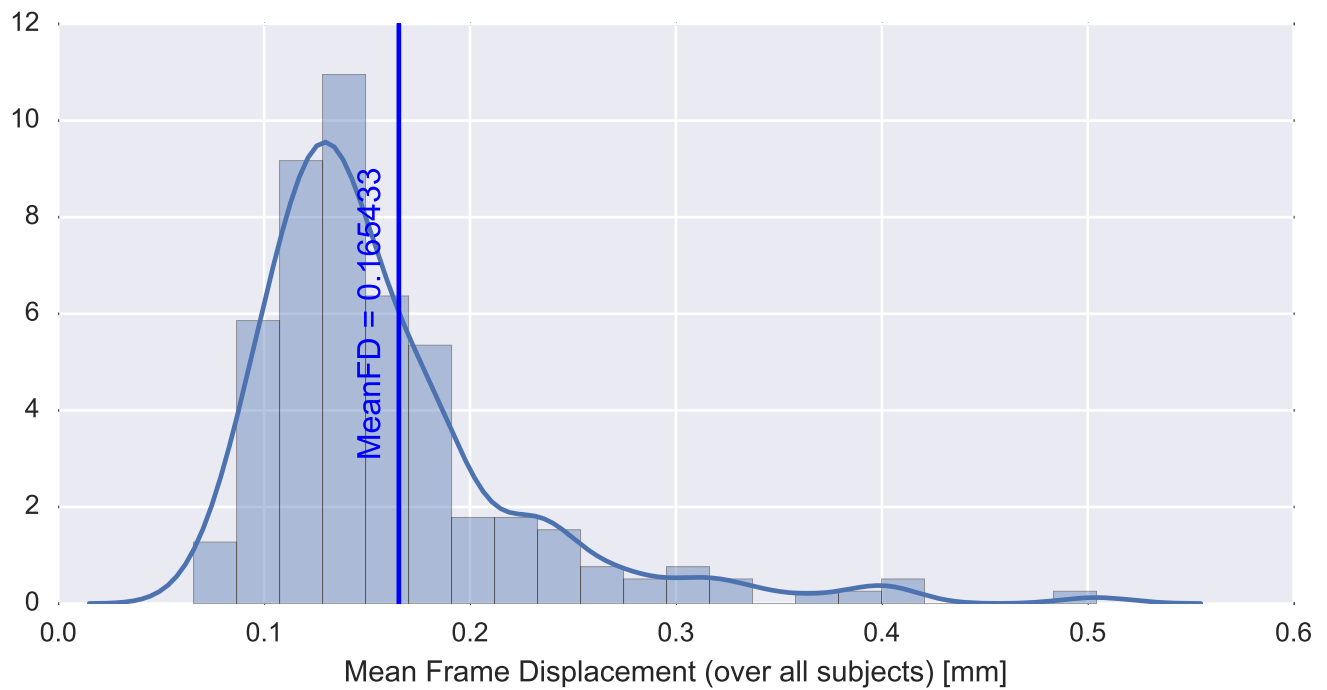

Mean EPI

Brain mask

tSNR

motion

fieldmap correction

coregistration