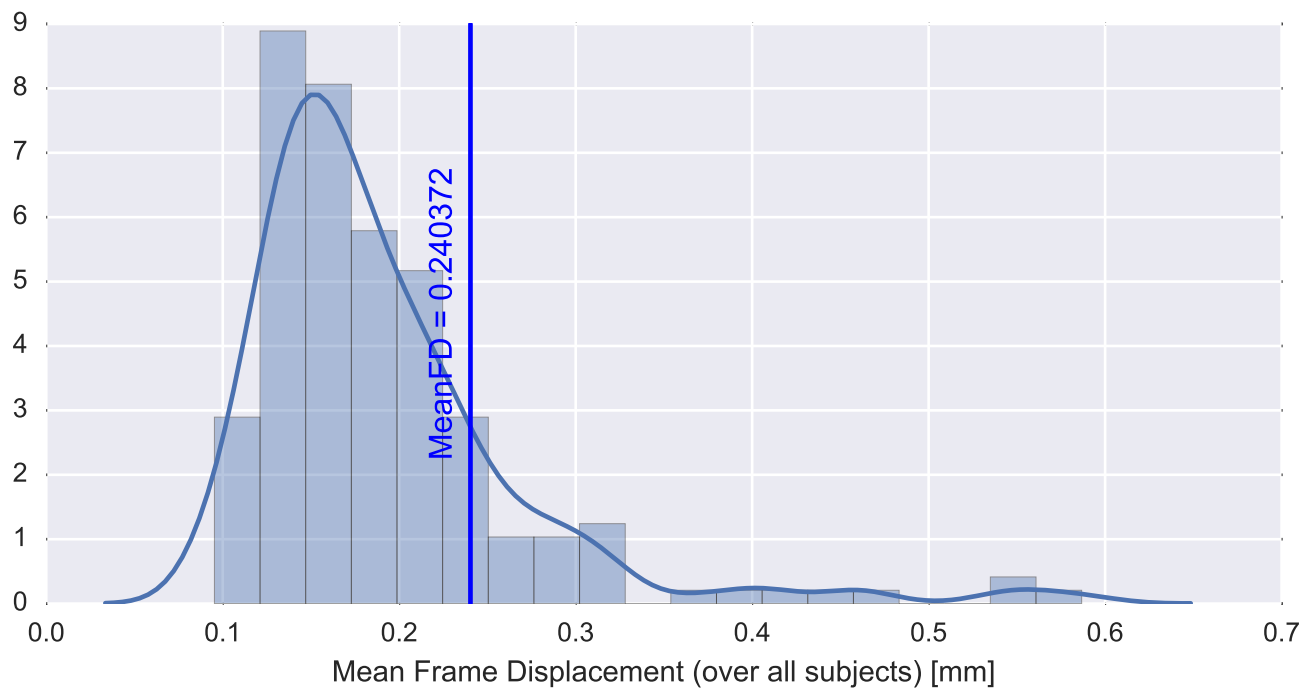

Mean EPI

Brain mask

tSNR

motion

fieldmap correction

coregistration