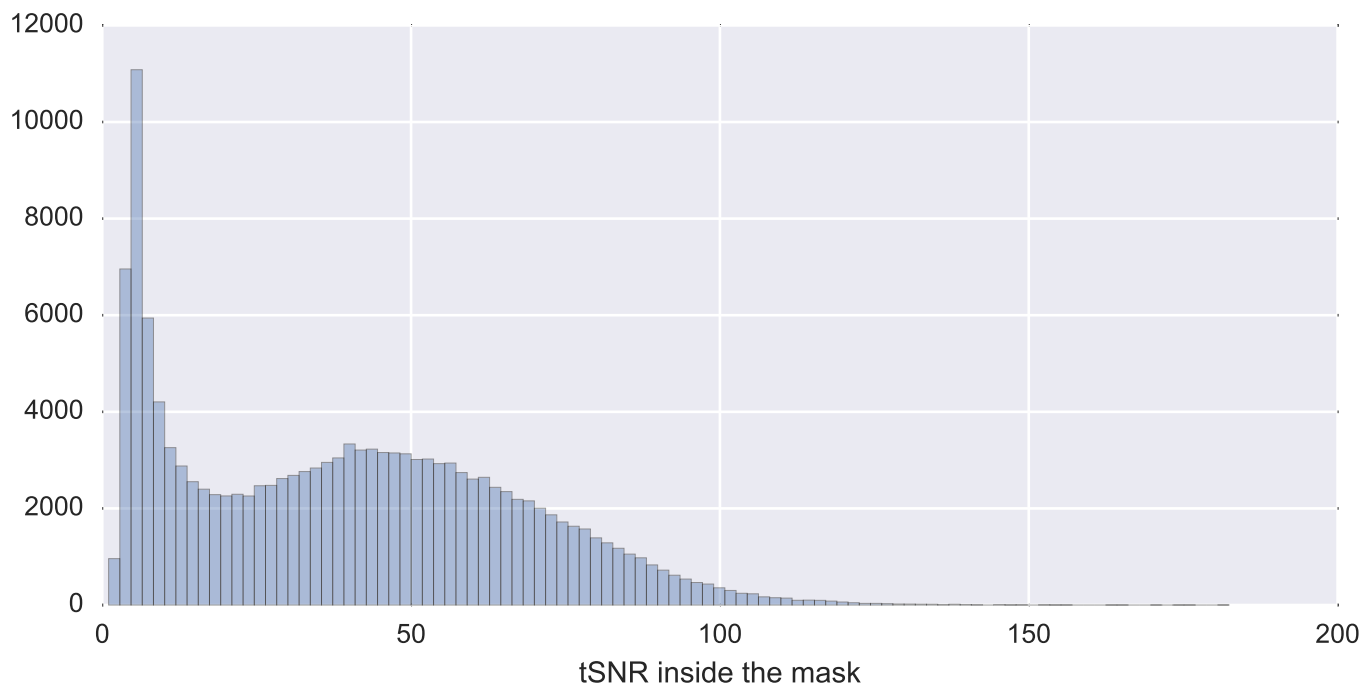

Mean EPI

Brain mask

tSNR

motion

fieldmap correction

coregistration