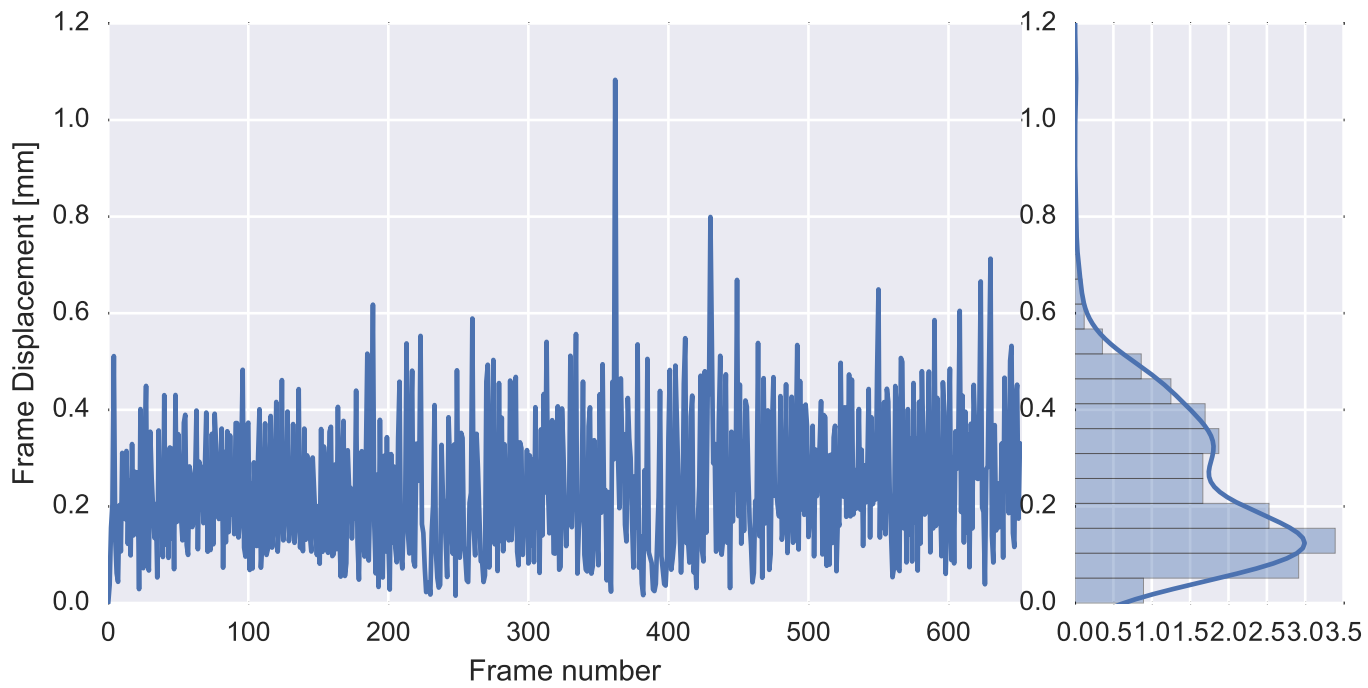

Mean EPI

Brain mask

tSNR

motion

fieldmap correction

coregistration