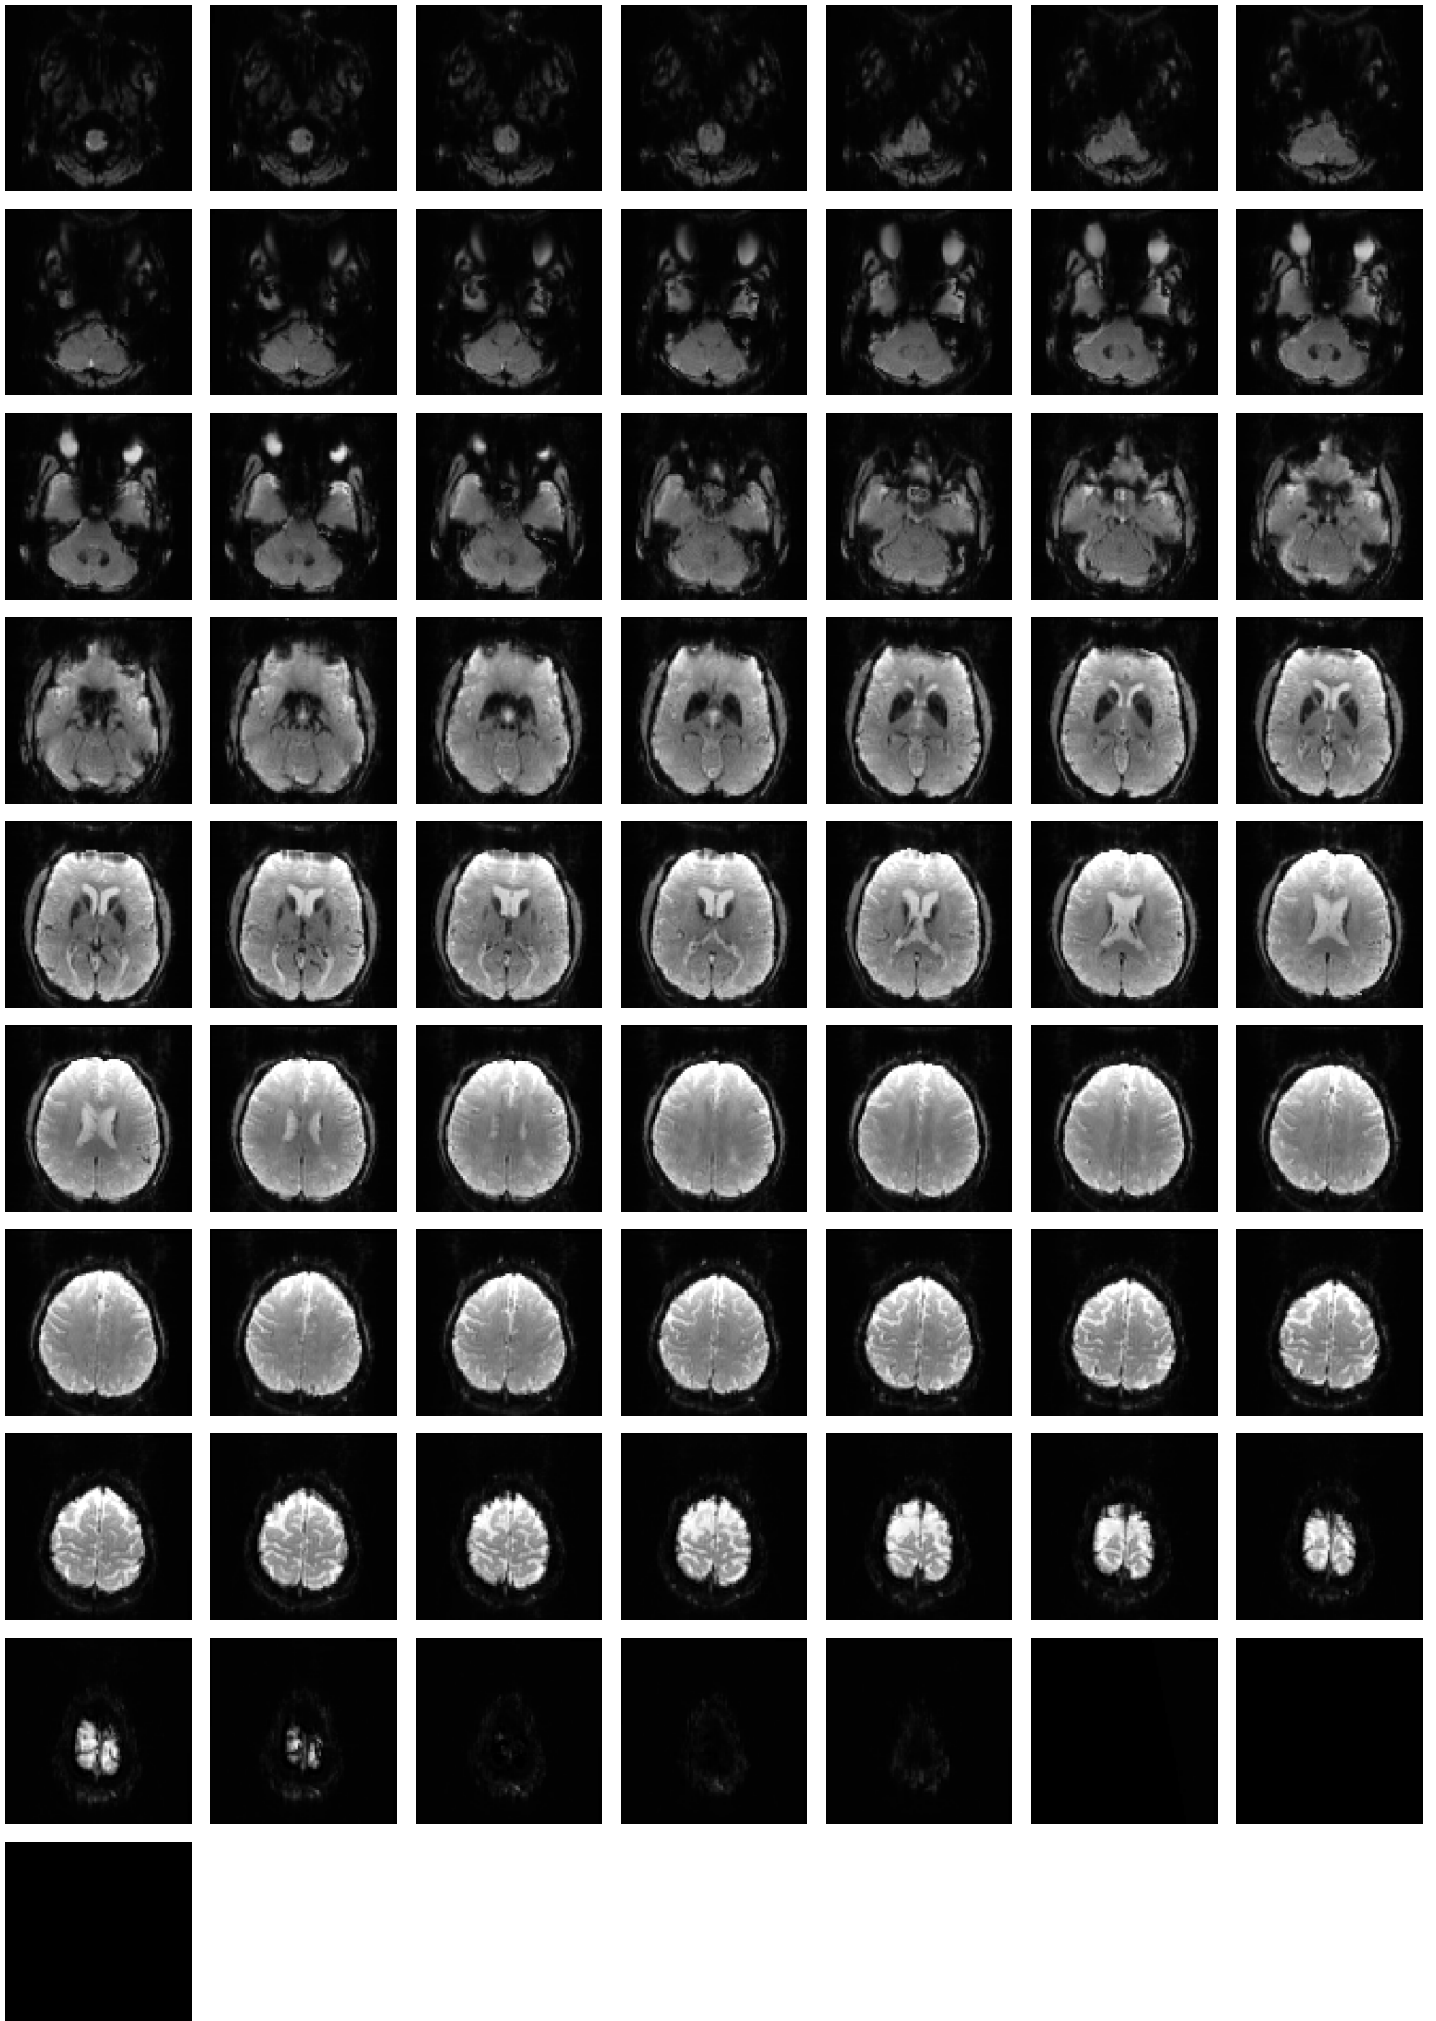

Mean EPI

Brain mask

tSNR

motion

fieldmap correction

coregistration