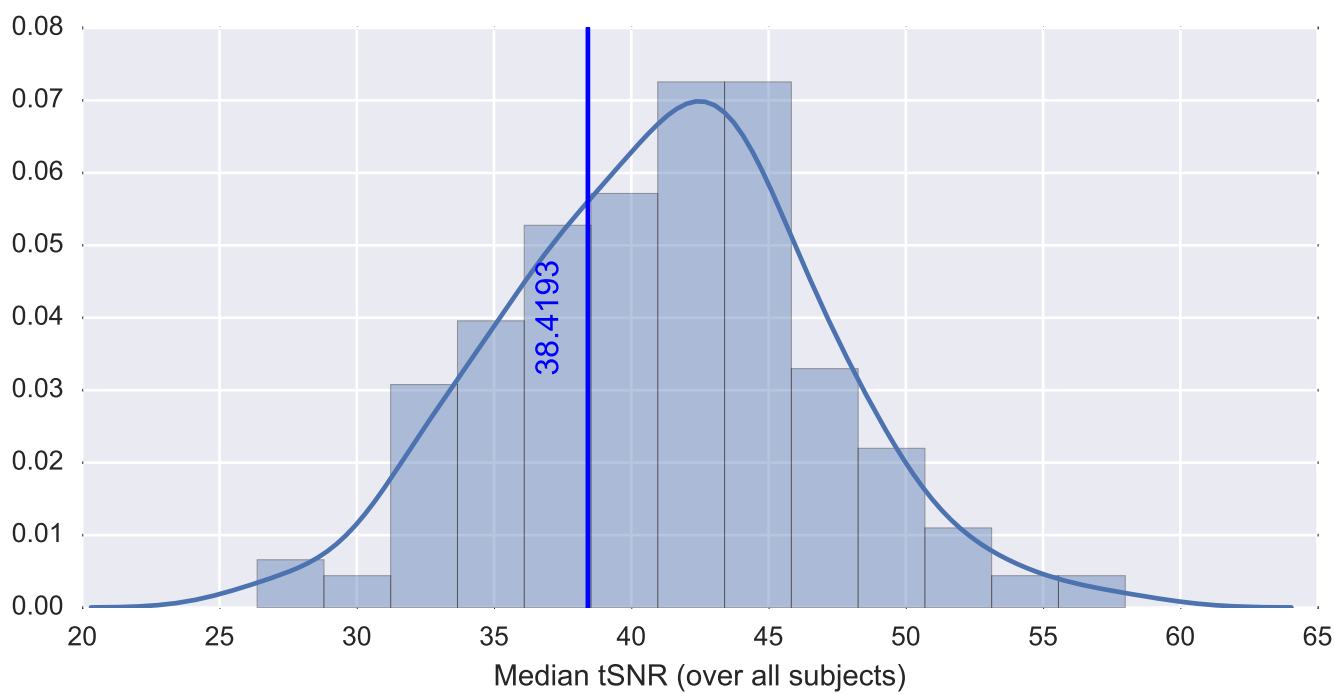

Mean EPI

Brain mask

tSNR

motion

fieldmap correction

coregistration