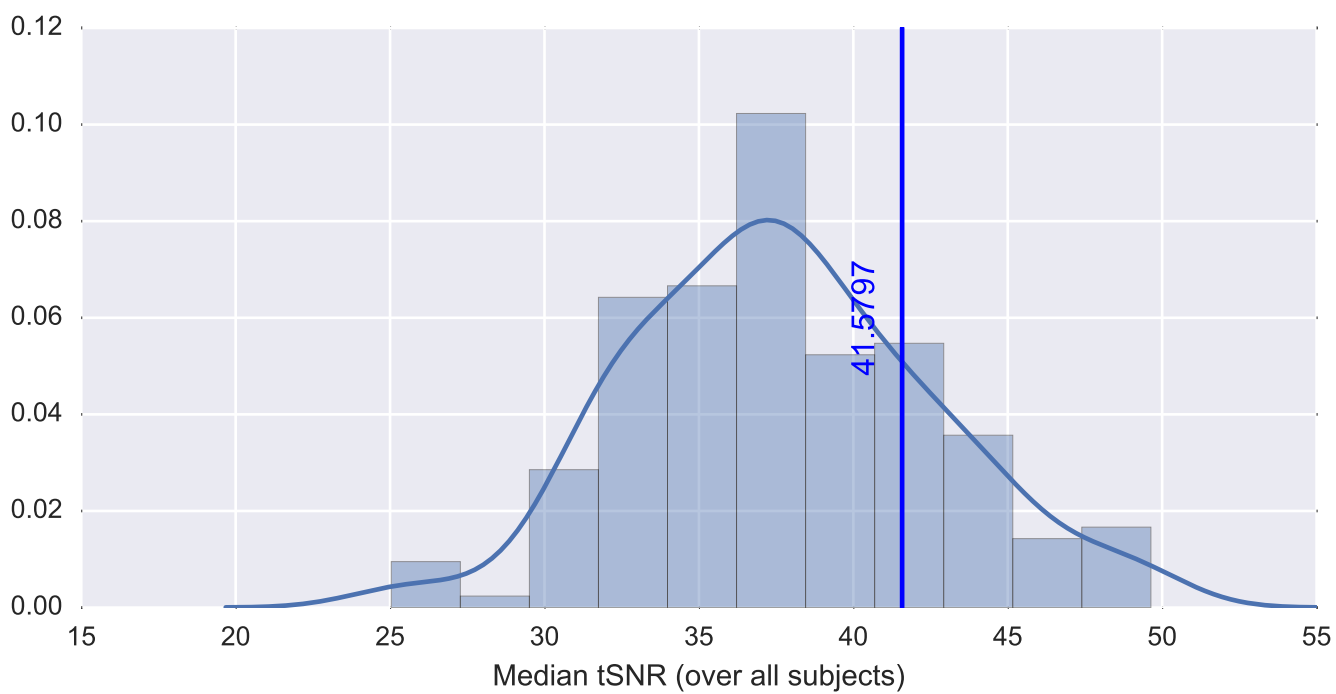

Mean EPI

Brain mask

tSNR

motion

fieldmap correction

coregistration