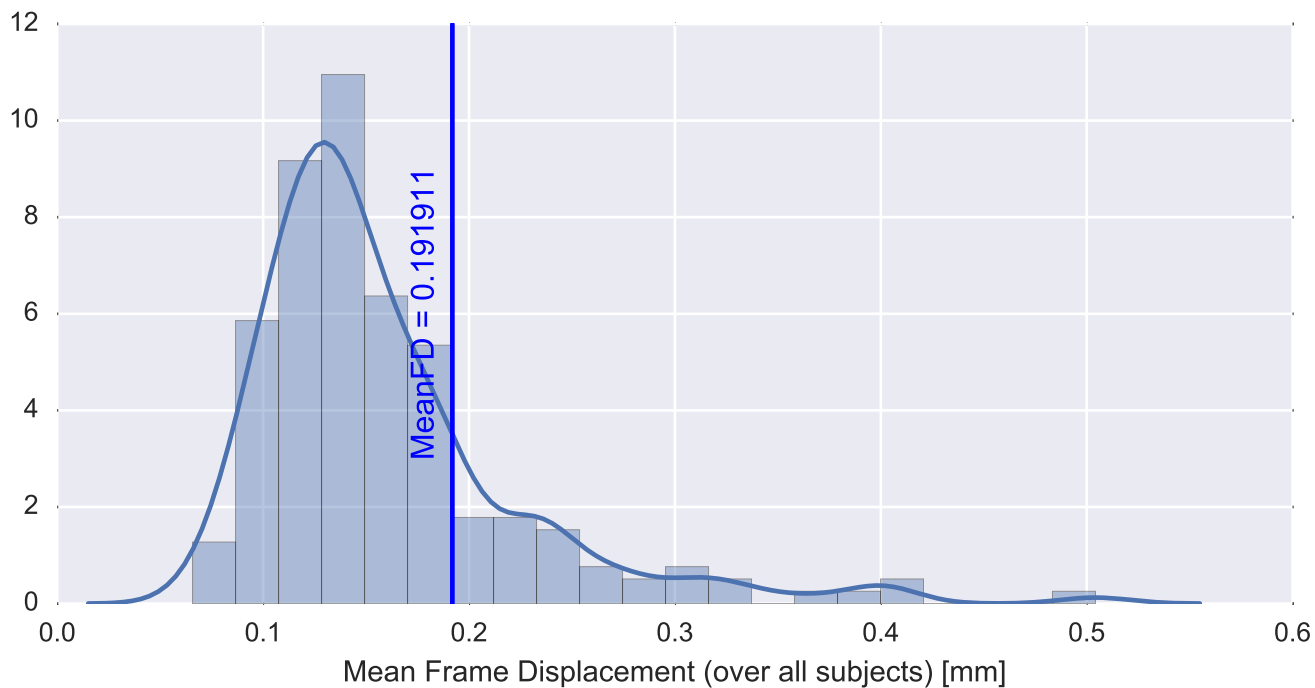

Mean EPI

Brain mask

tSNR

motion

fieldmap correction

coregistration