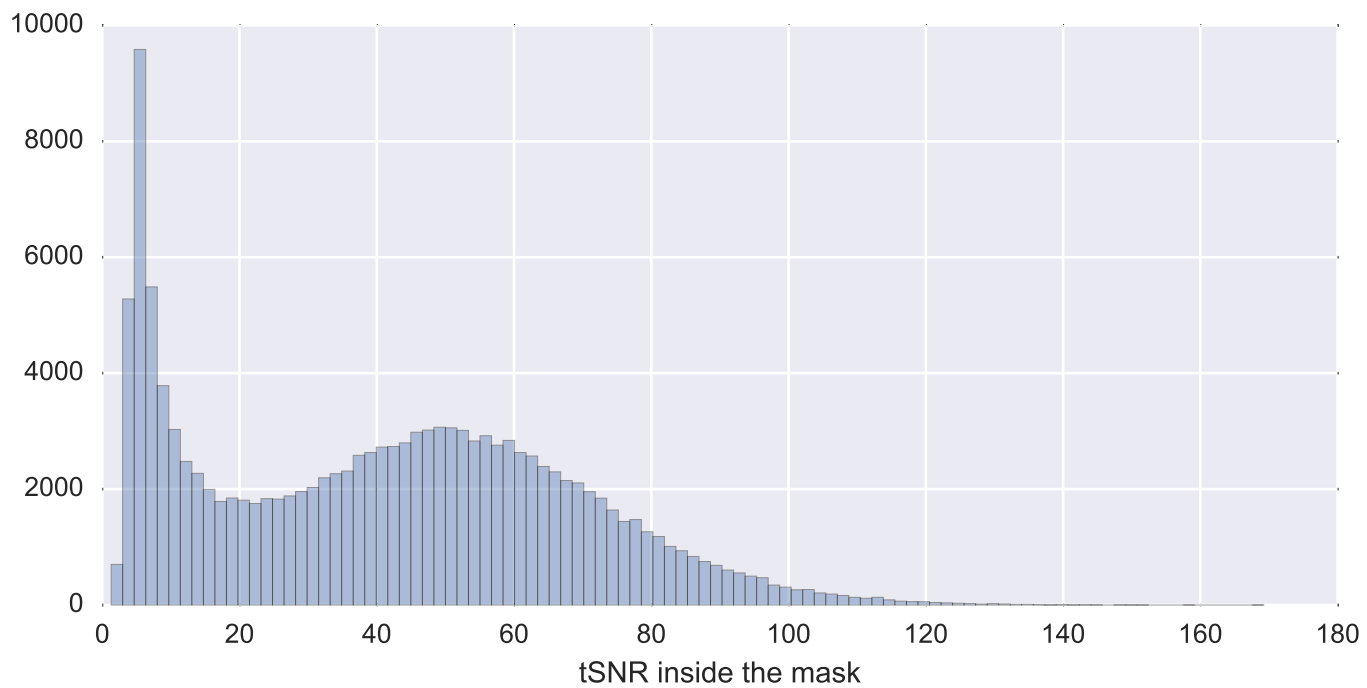

Mean EPI

Brain mask

tSNR

motion

fieldmap correction

coregistration