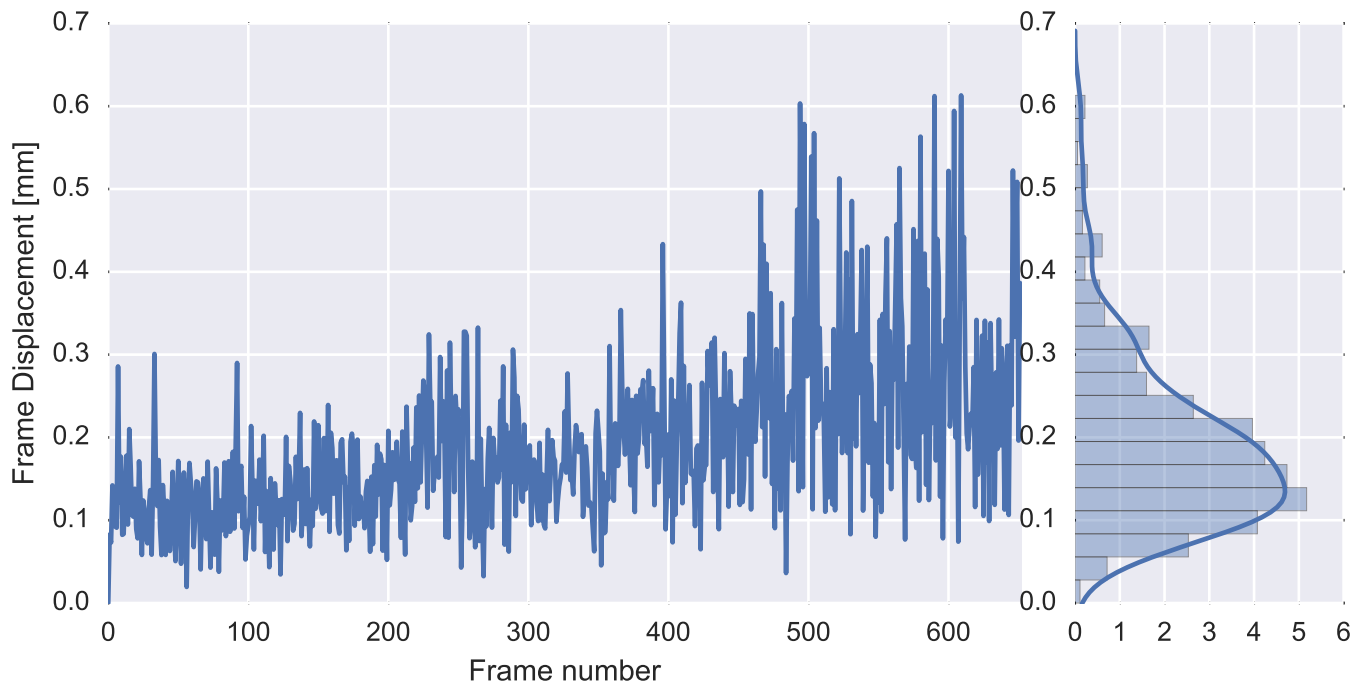

Mean EPI

Brain mask

tSNR

motion

fieldmap correction

coregistration