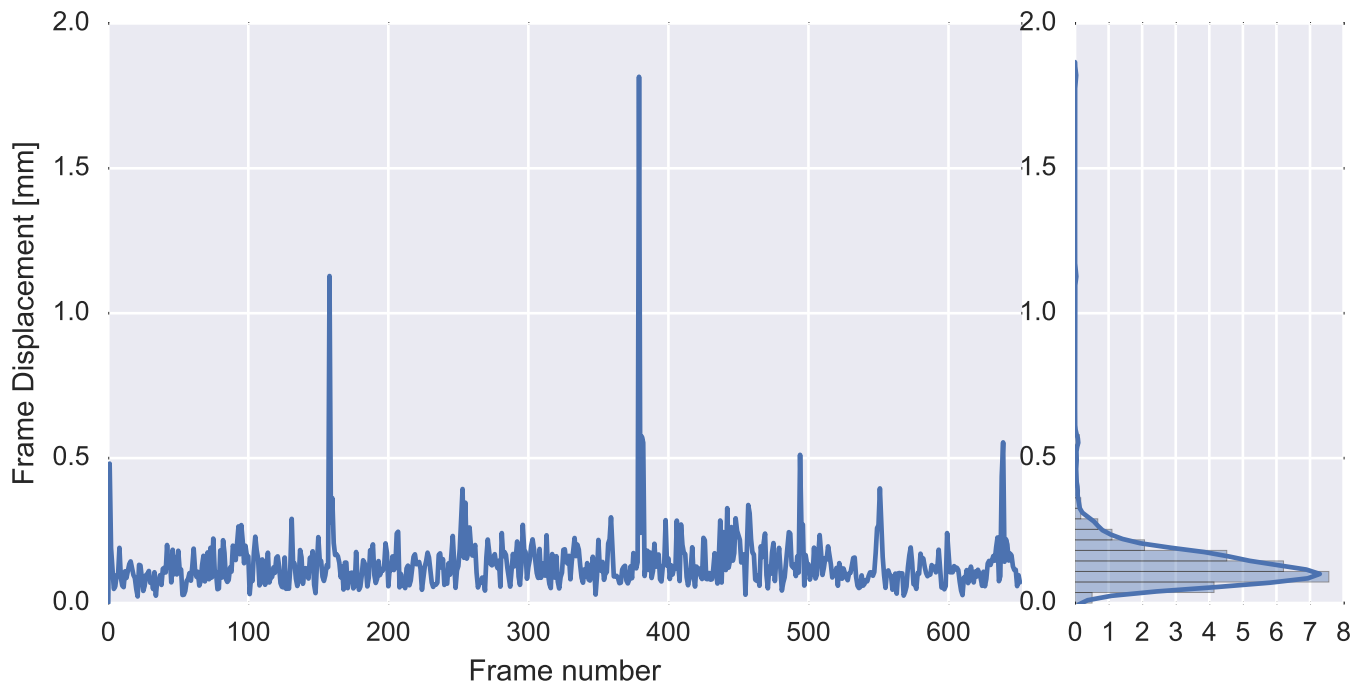

Mean EPI

Brain mask

tSNR

motion

fieldmap correction

coregistration