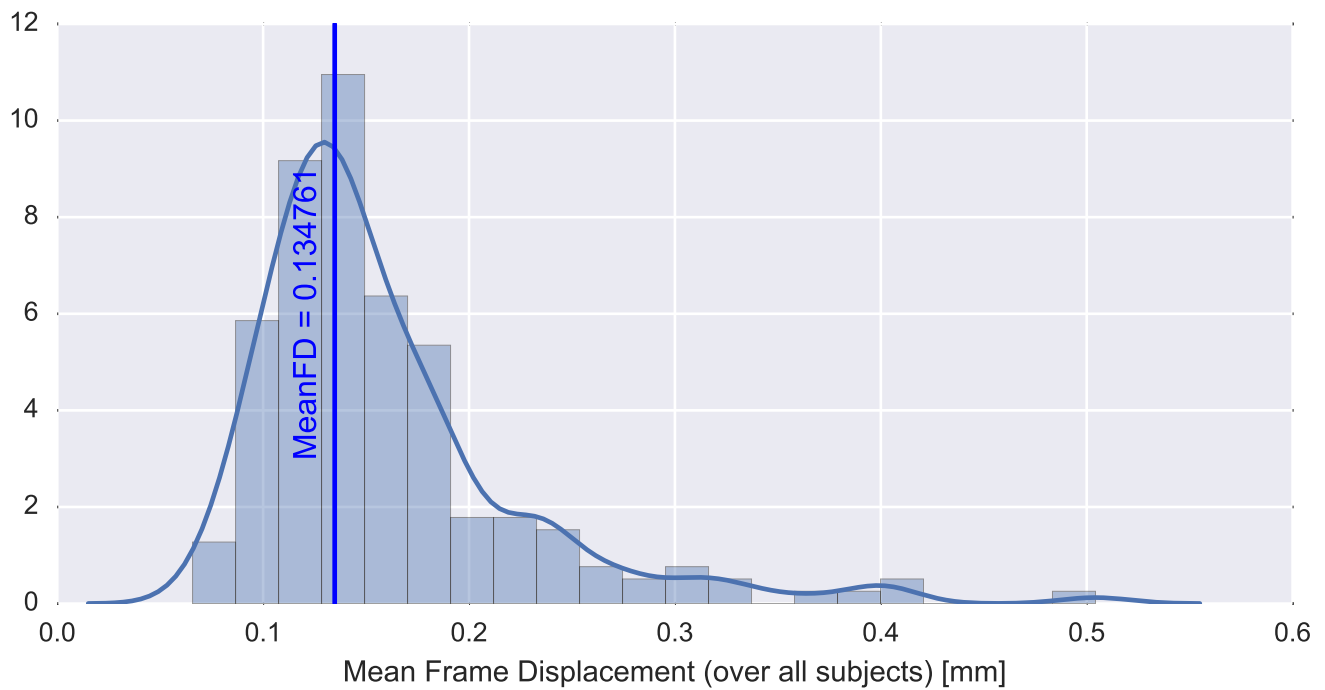

Mean EPI

Brain mask

tSNR

motion

fieldmap correction

coregistration