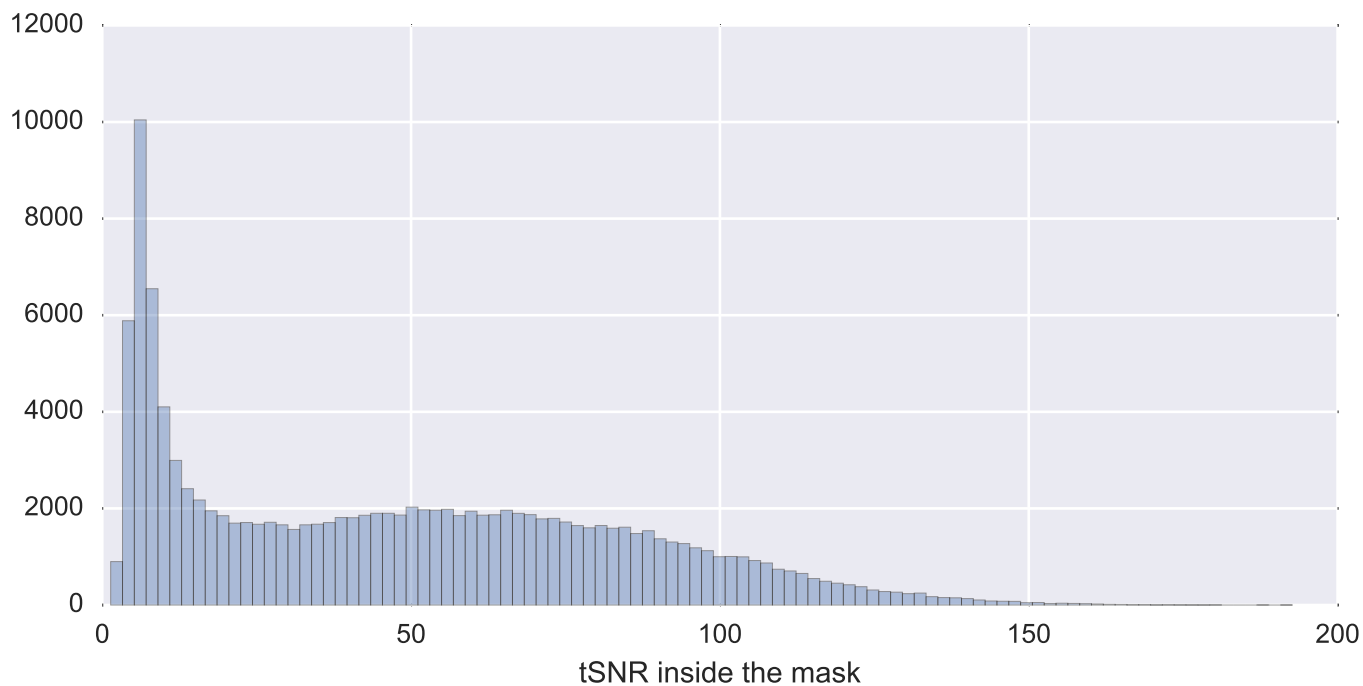

Mean EPI

Brain mask

tSNR

motion

fieldmap correction

coregistration