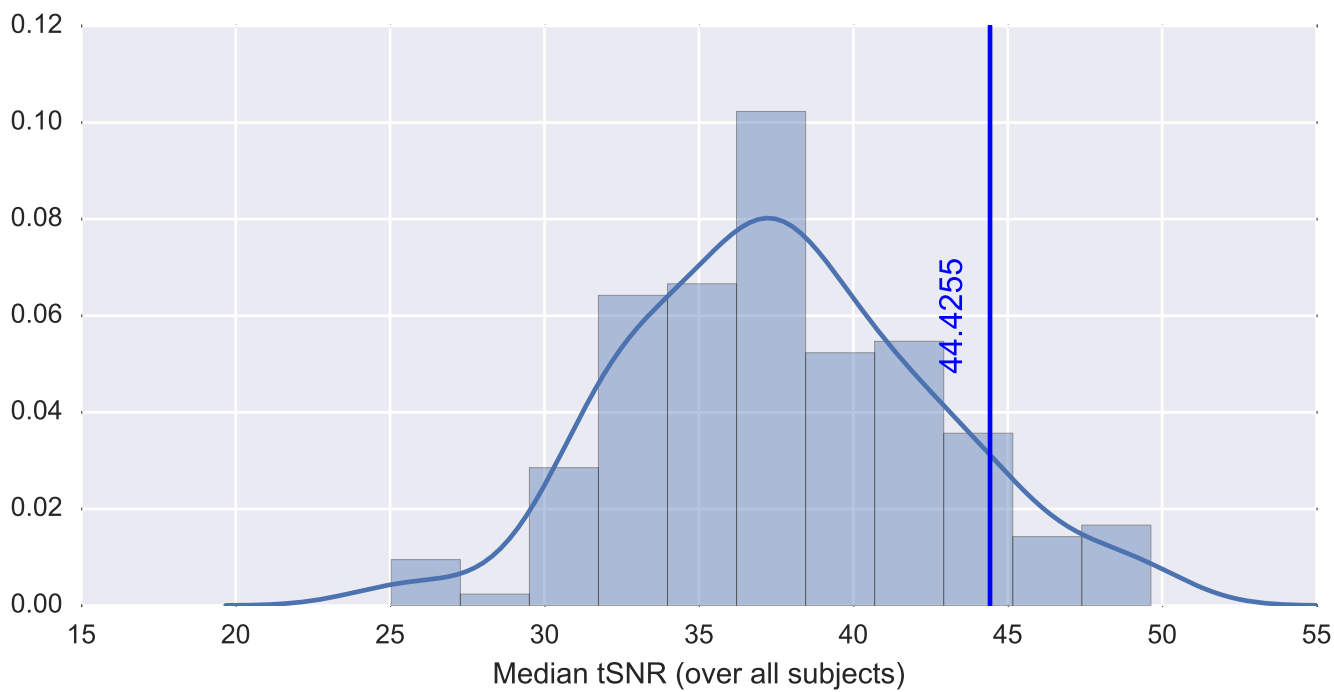

Mean EPI

Brain mask

tSNR

motion

fieldmap correction

coregistration