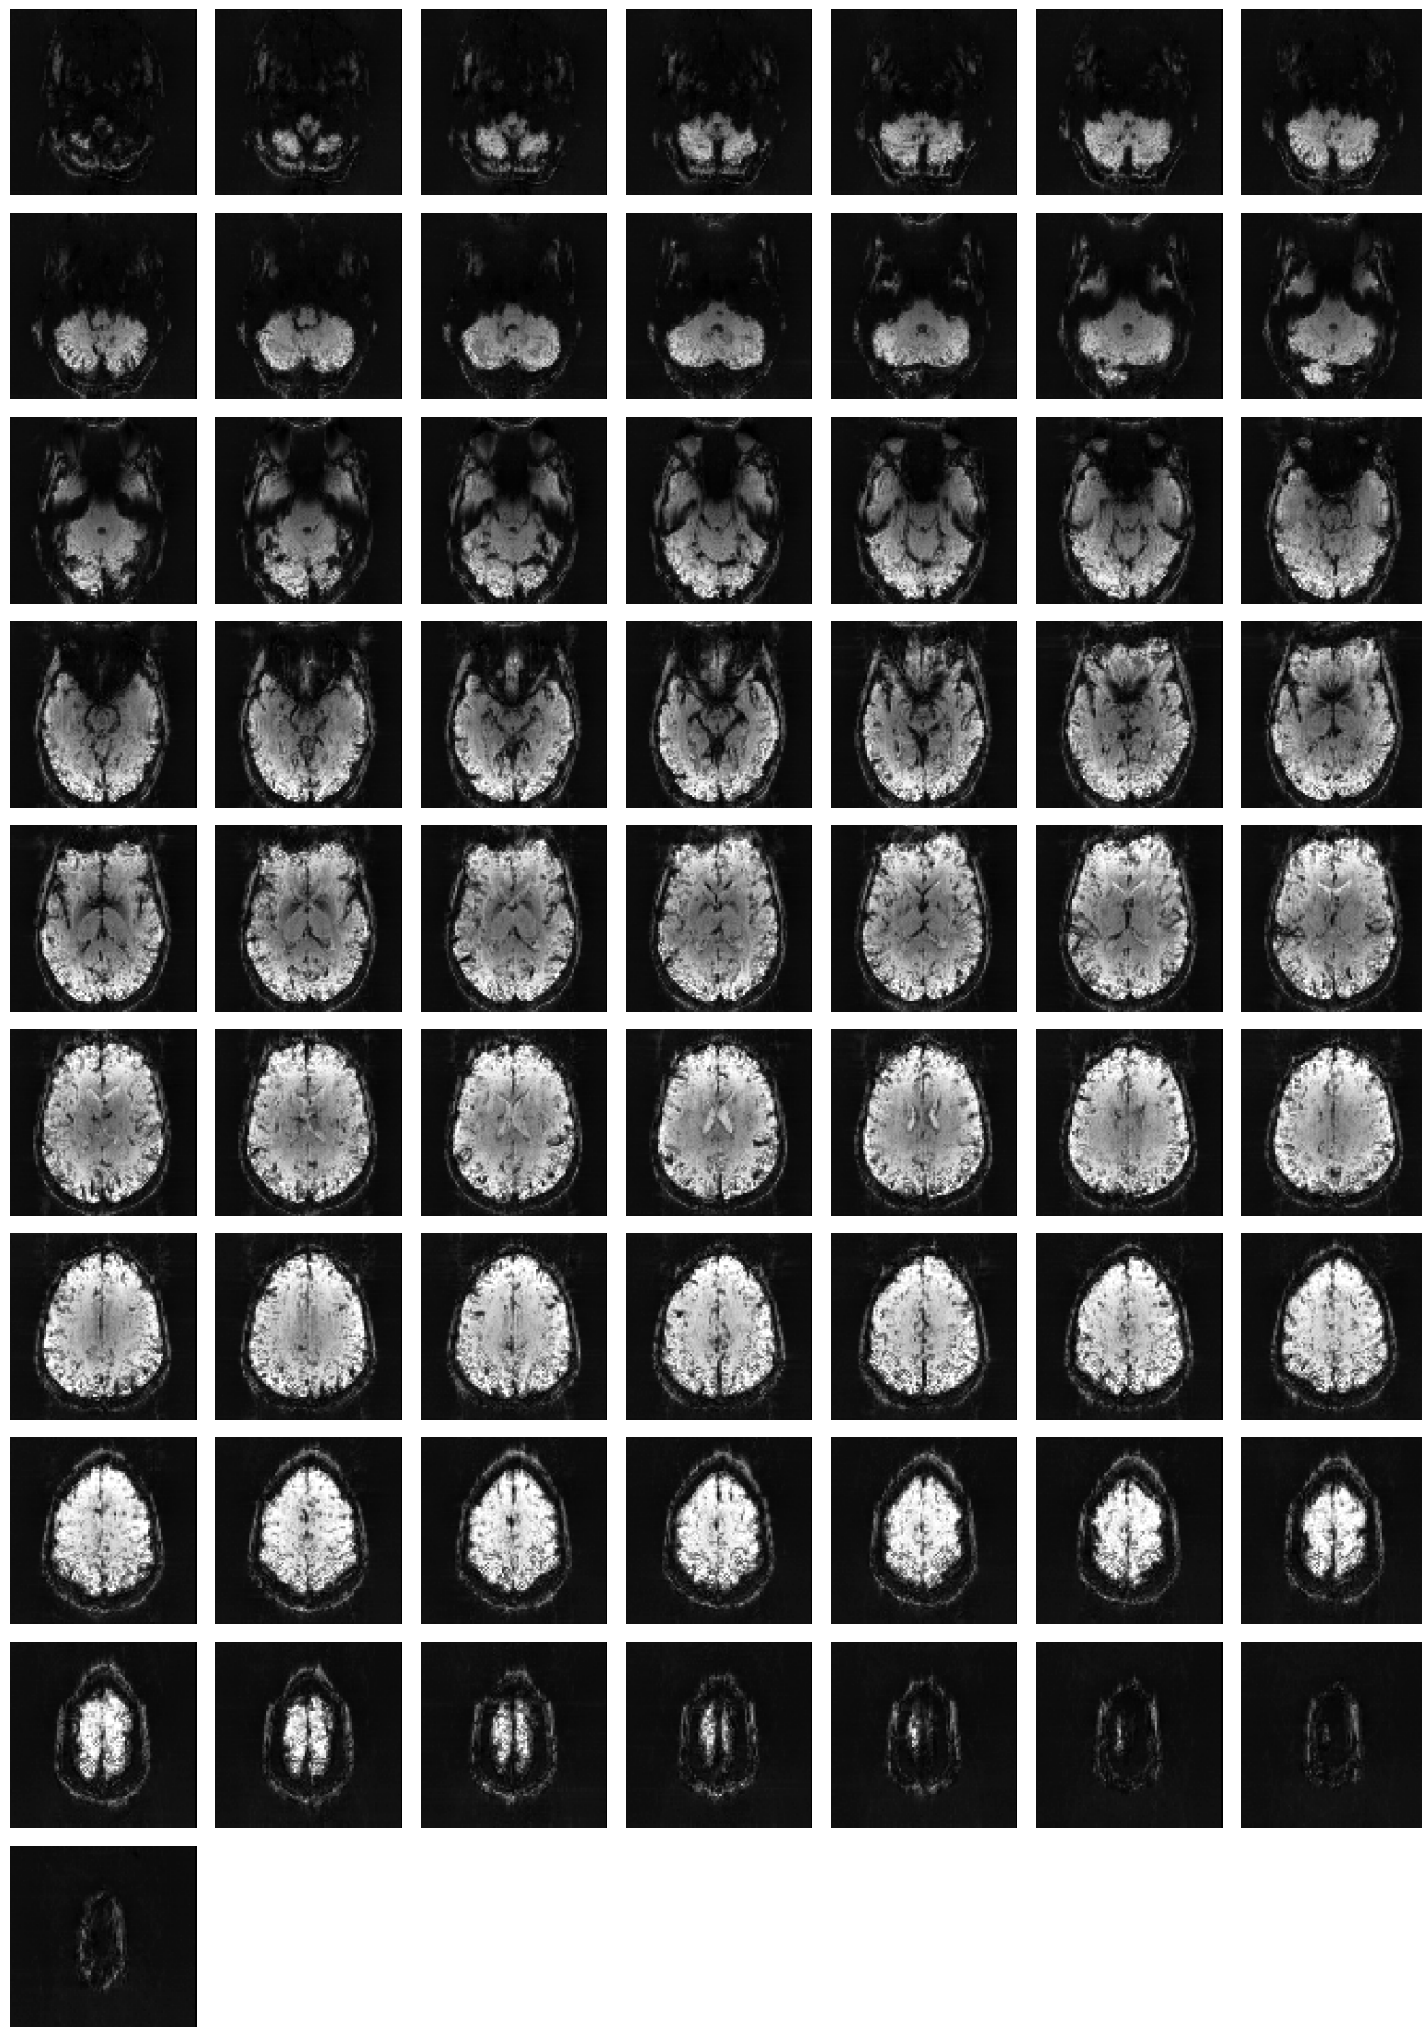

Mean EPI

Brain mask

tSNR

motion

fieldmap correction

coregistration