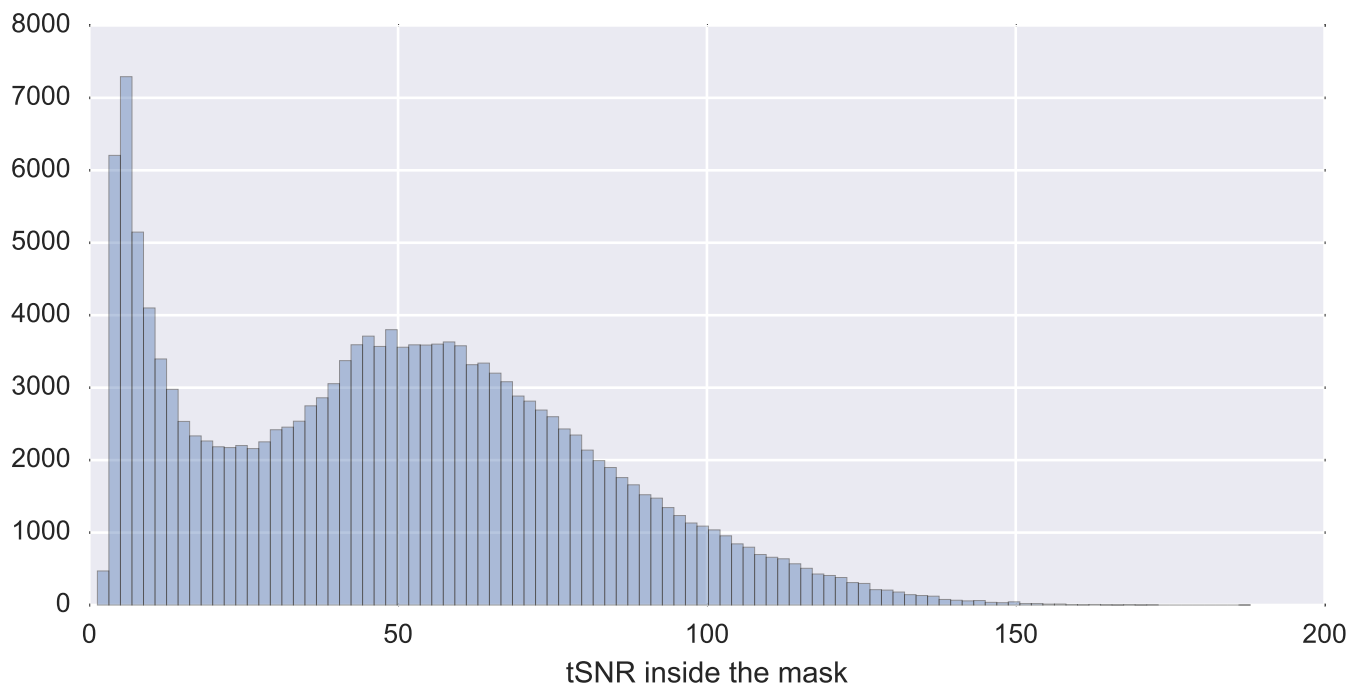

Mean EPI

Brain mask

tSNR

motion

fieldmap correction

coregistration