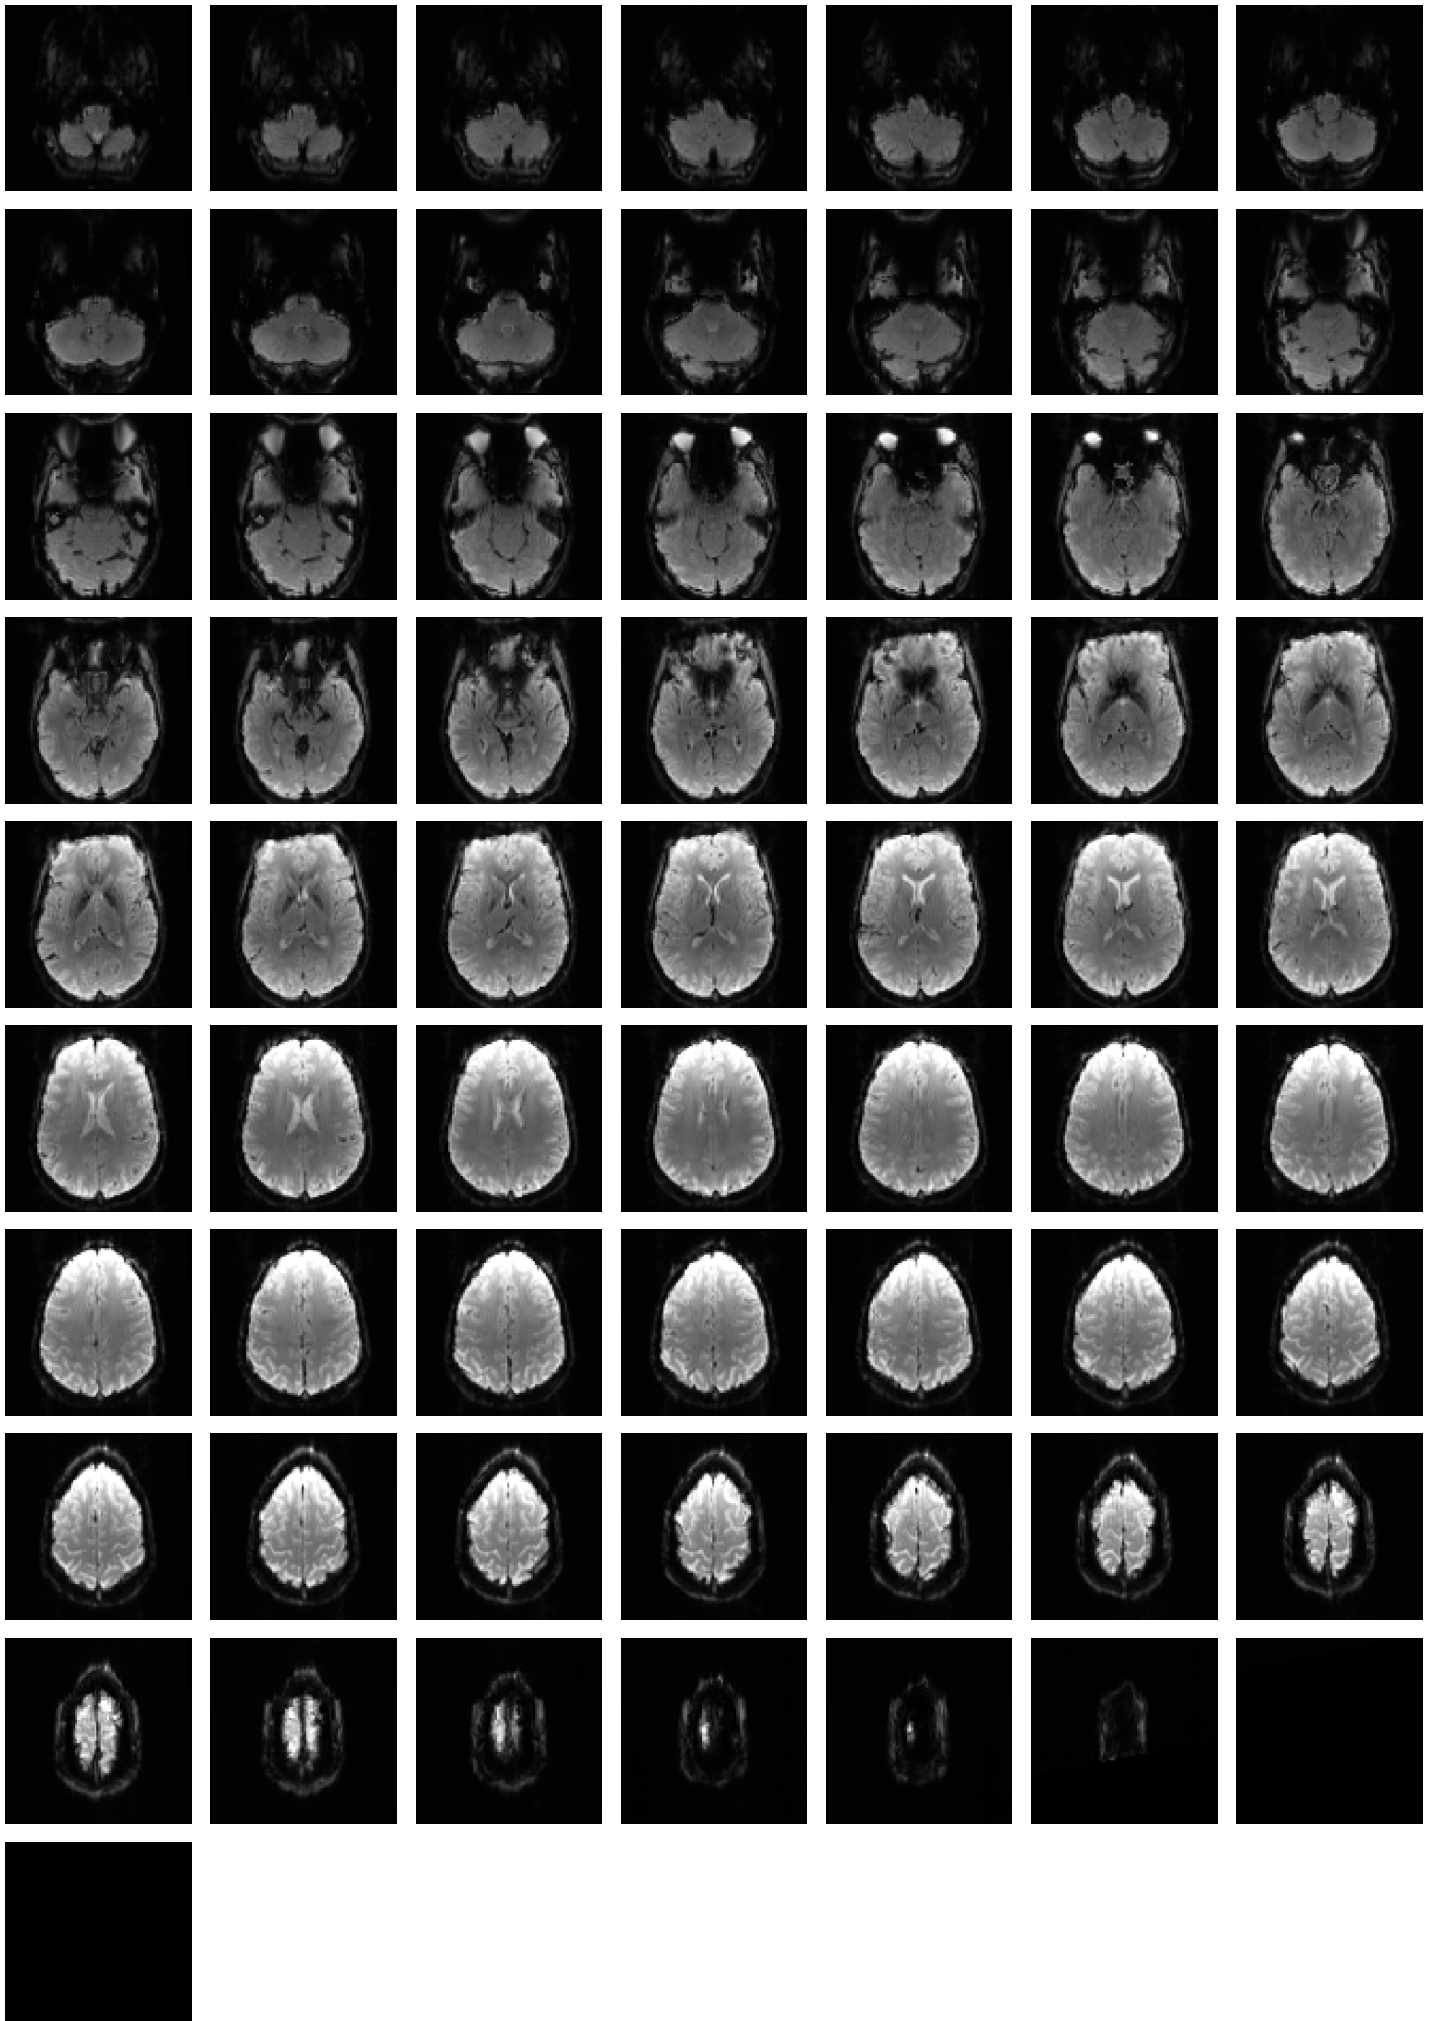

Mean EPI

Brain mask

tSNR

motion

fieldmap correction

coregistration