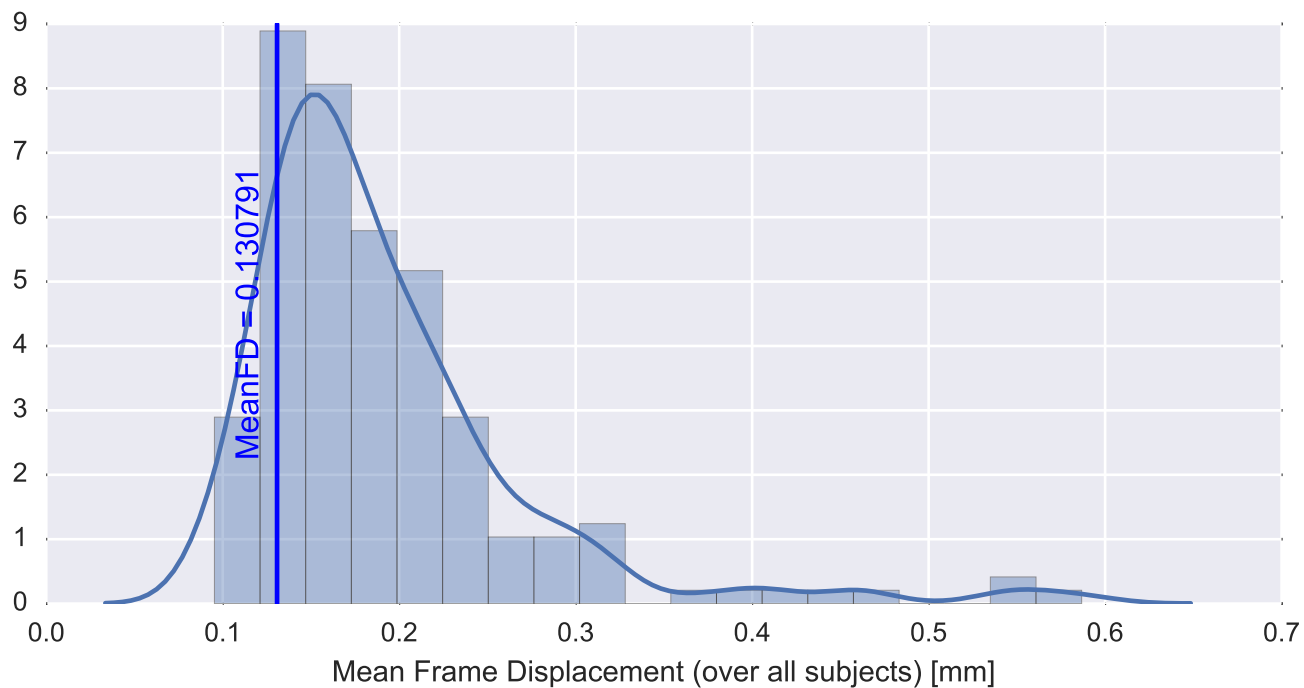

Mean EPI

Brain mask

tSNR

motion

fieldmap correction

coregistration