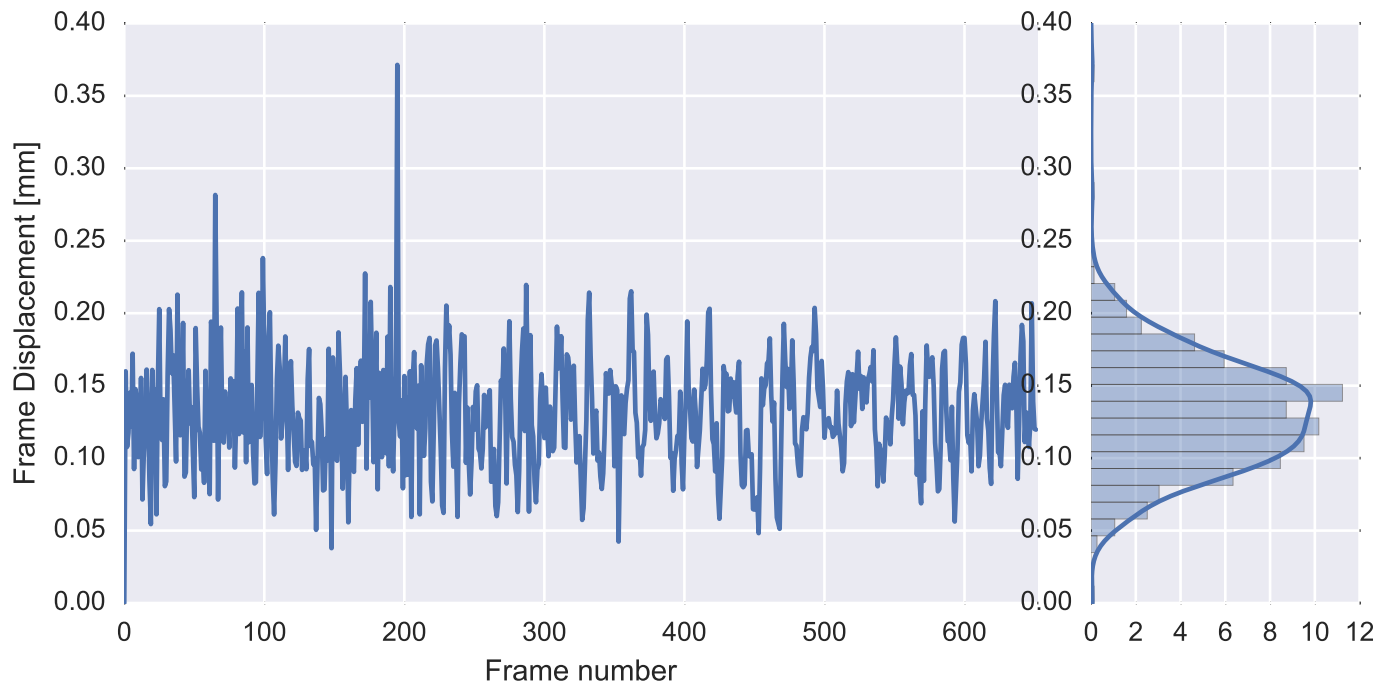

Mean EPI

Brain mask

tSNR

motion

fieldmap correction

coregistration