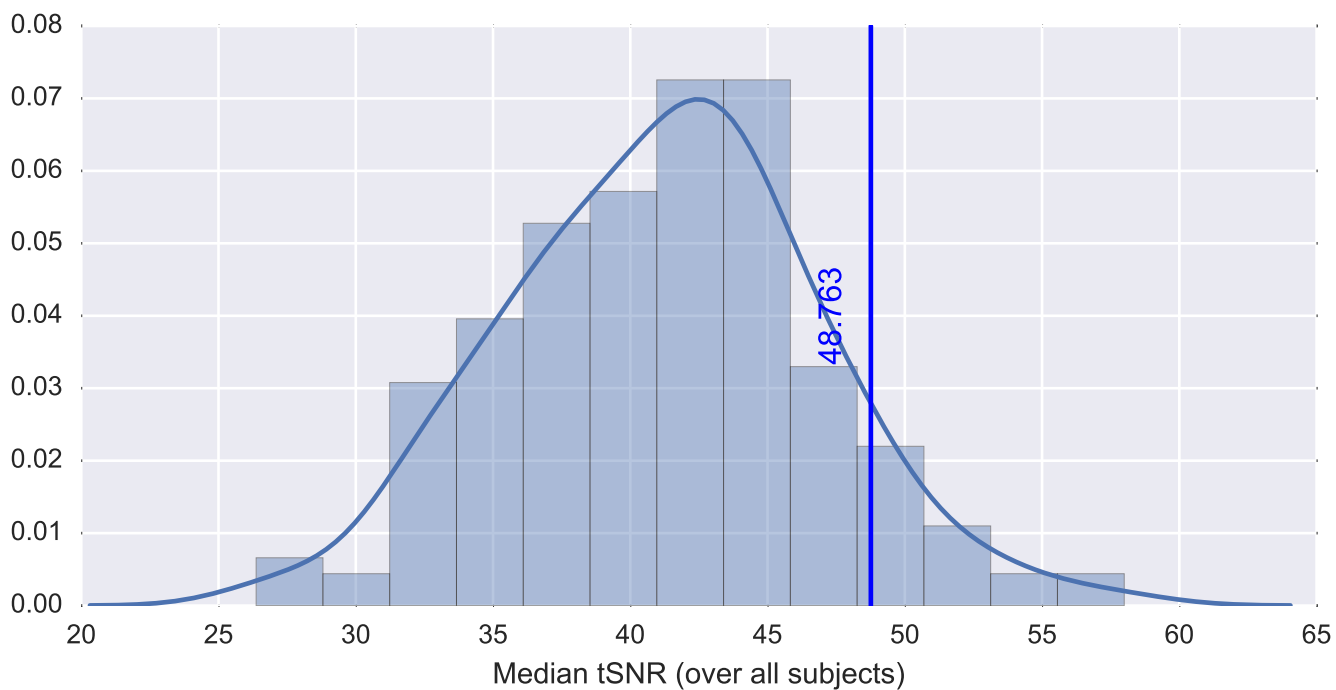

Mean EPI

Brain mask

tSNR

motion

fieldmap correction

coregistration