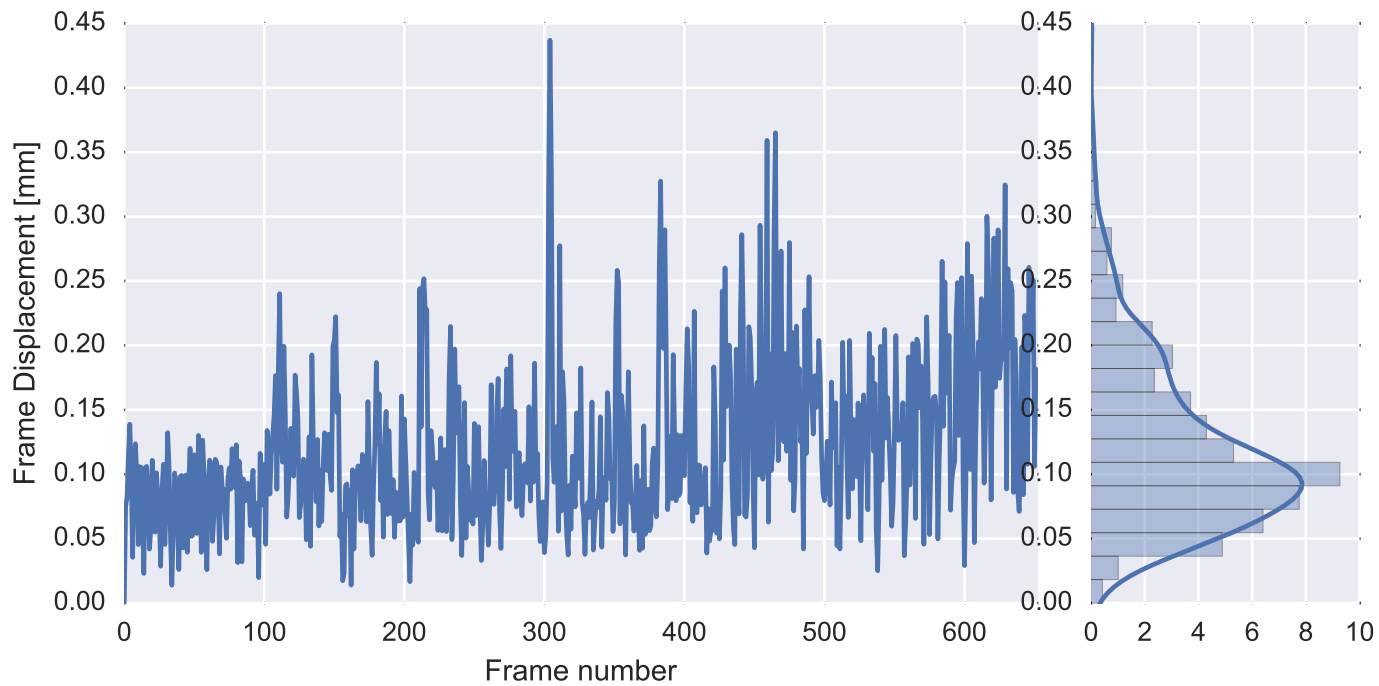

Mean EPI

Brain mask

tSNR

motion

fieldmap correction

coregistration