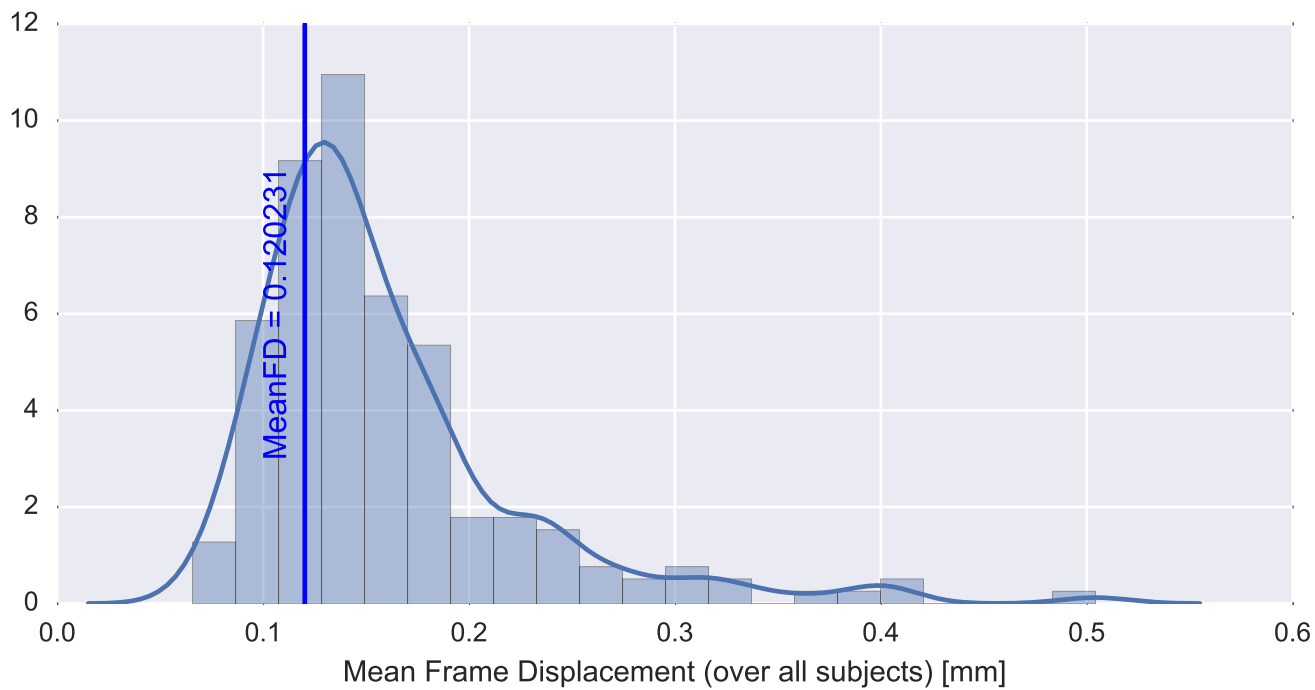

Mean EPI

Brain mask

tSNR

motion

fieldmap correction

coregistration