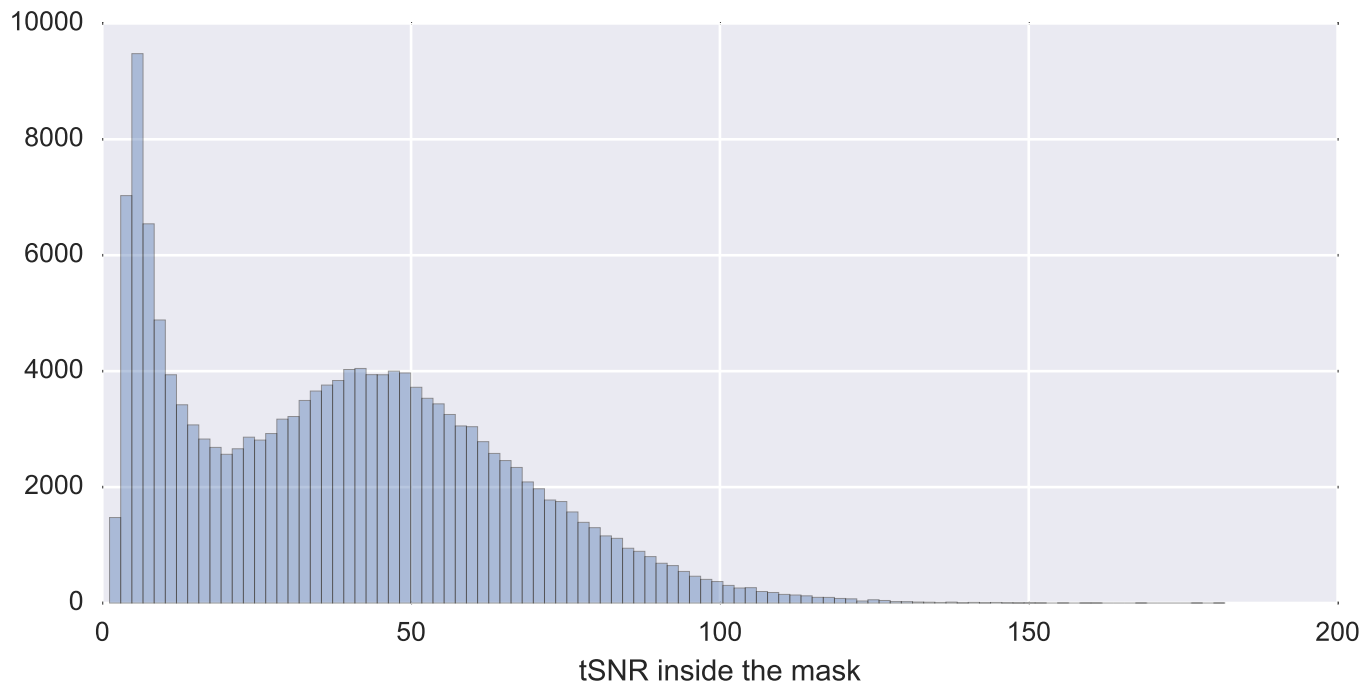

Mean EPI

Brain mask

tSNR

motion

fieldmap correction

coregistration