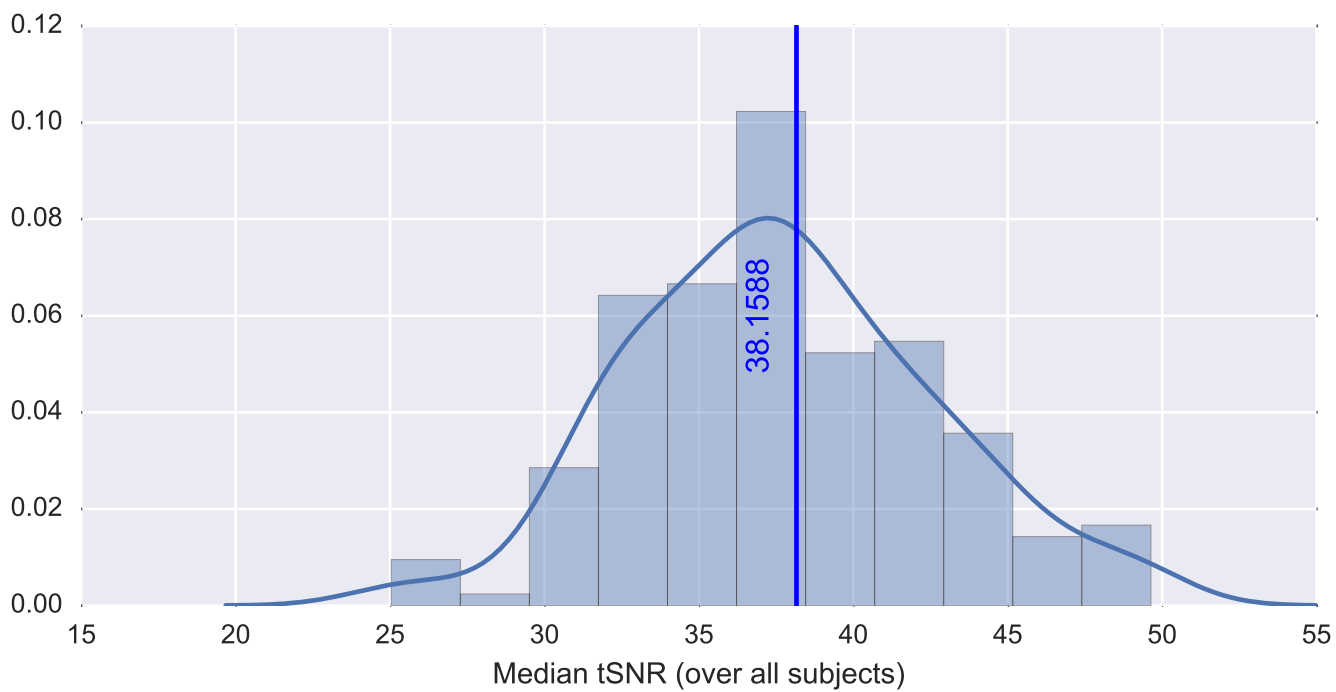

Mean EPI

Brain mask

tSNR

motion

fieldmap correction

coregistration