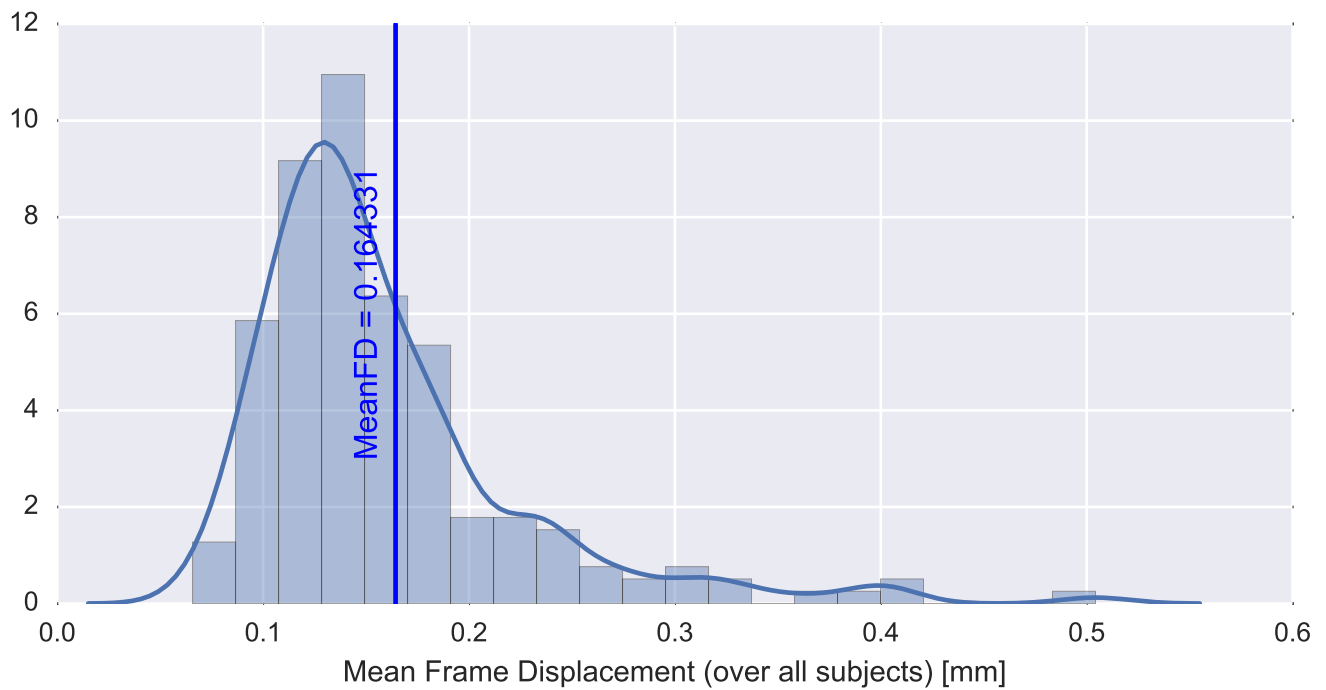

Mean EPI

Brain mask

tSNR

motion

fieldmap correction

coregistration