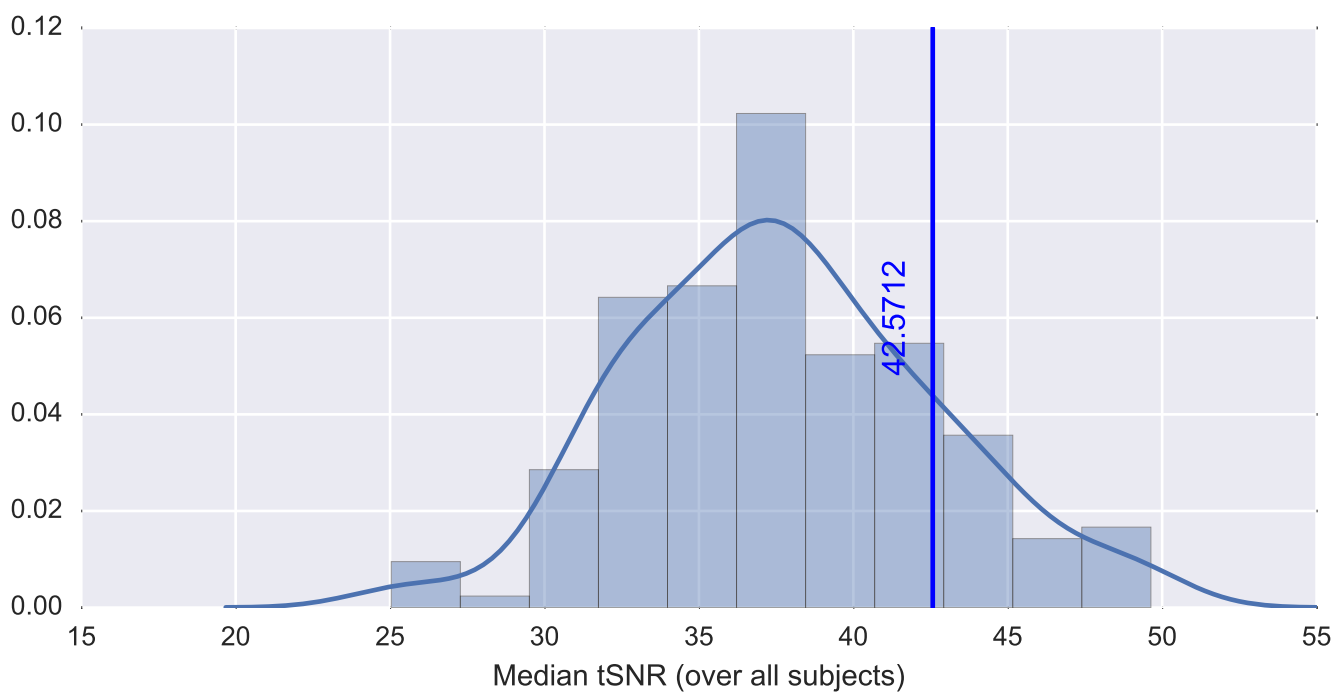

Mean EPI

Brain mask

tSNR

motion

fieldmap correction

coregistration