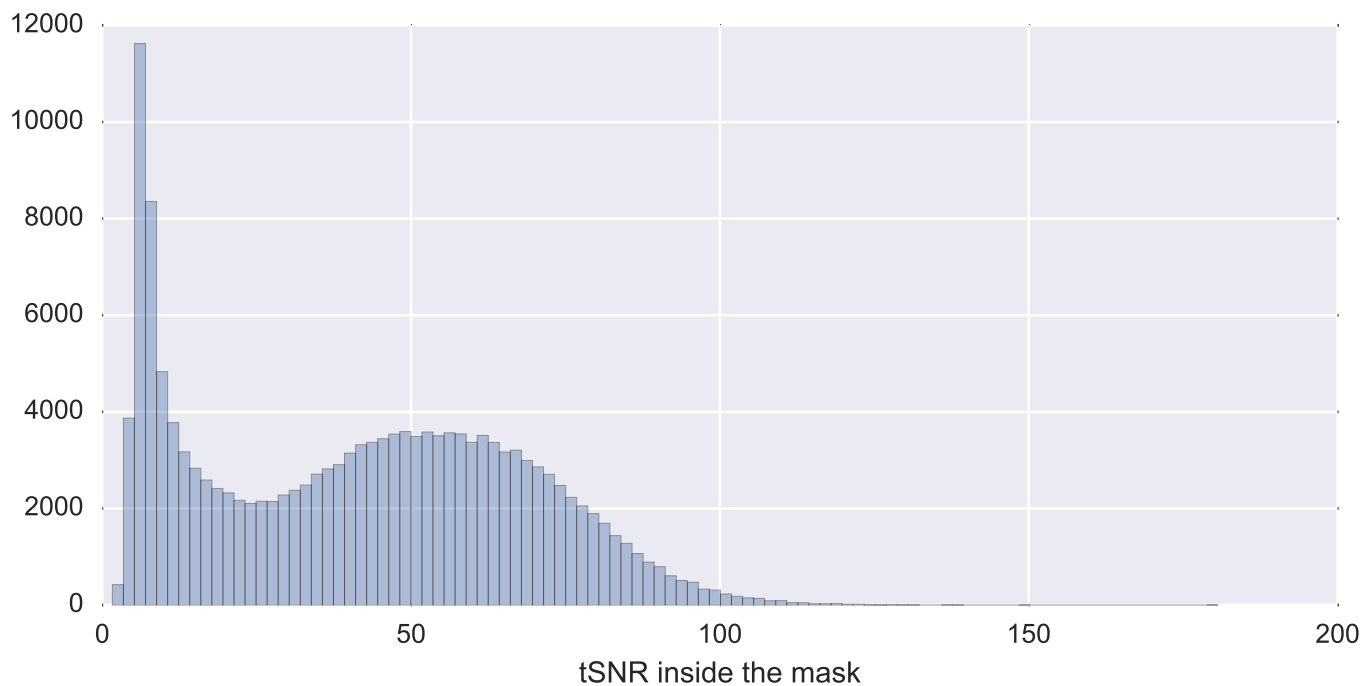

Mean EPI

Brain mask

tSNR

motion

fieldmap correction

coregistration