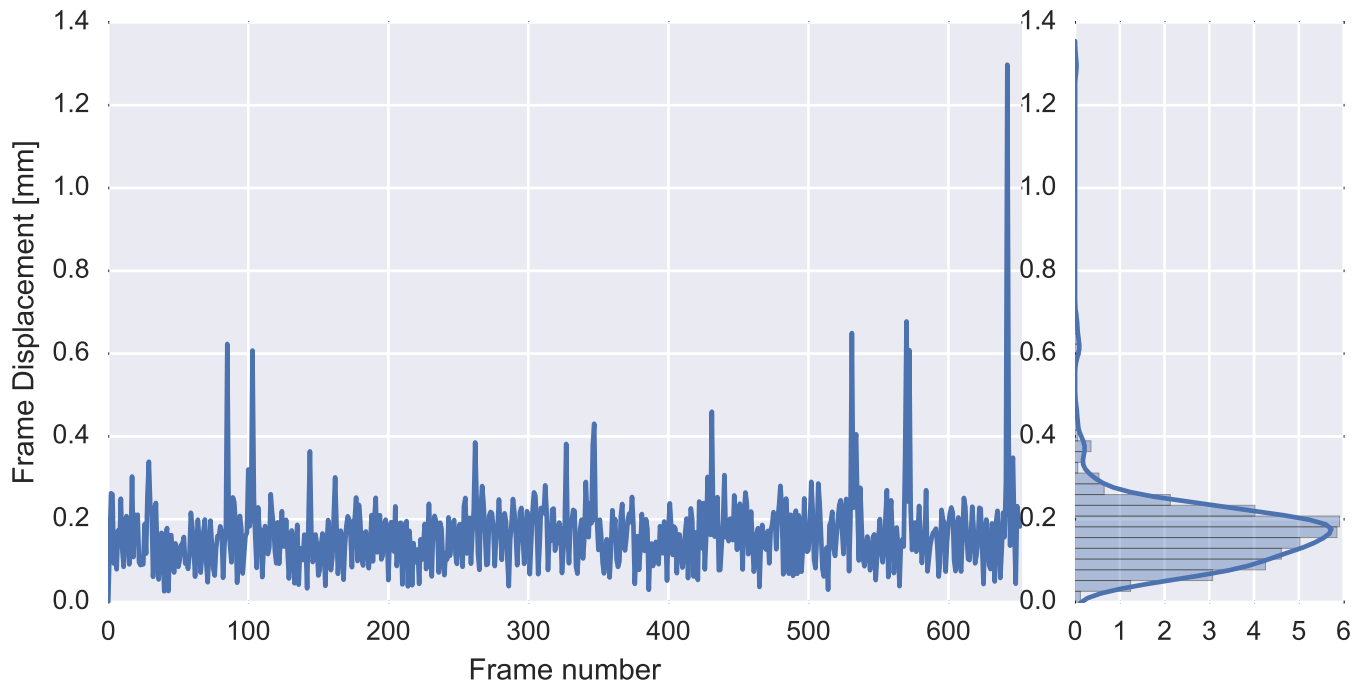

Mean EPI

Brain mask

tSNR

motion

fieldmap correction

coregistration