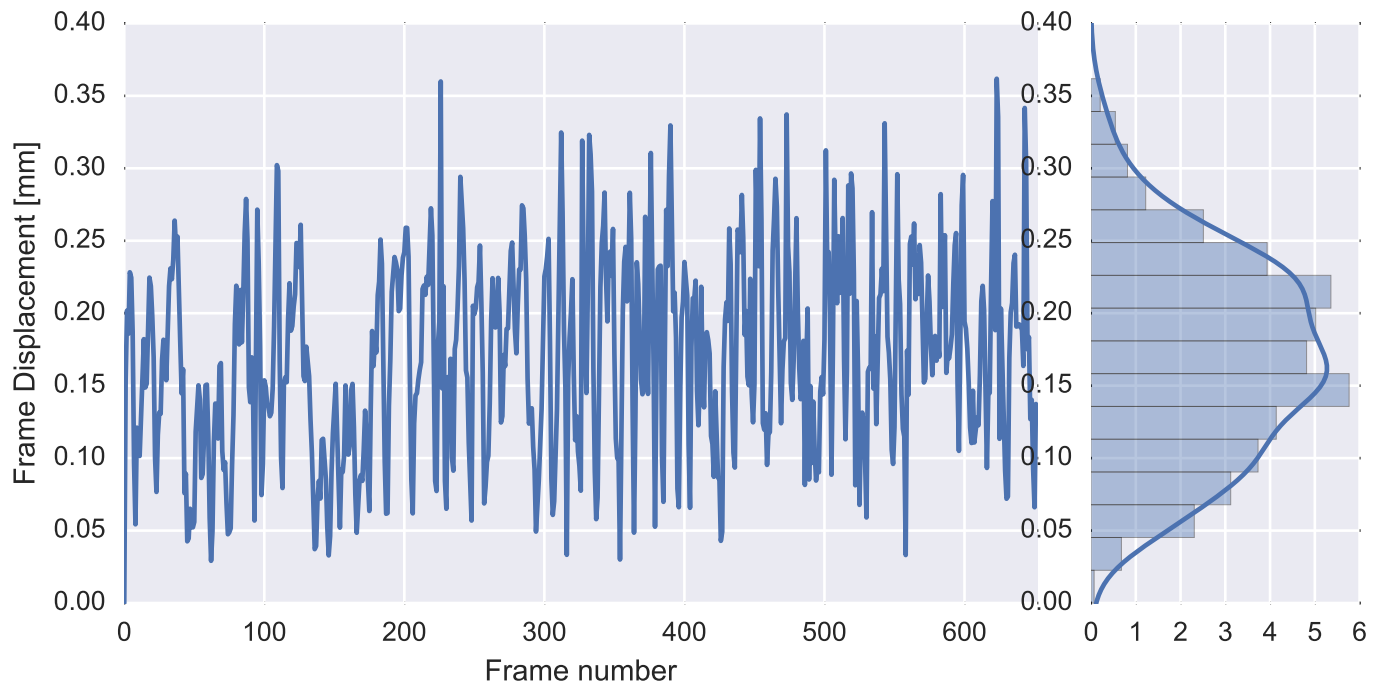

Mean EPI

Brain mask

tSNR

motion

fieldmap correction

coregistration