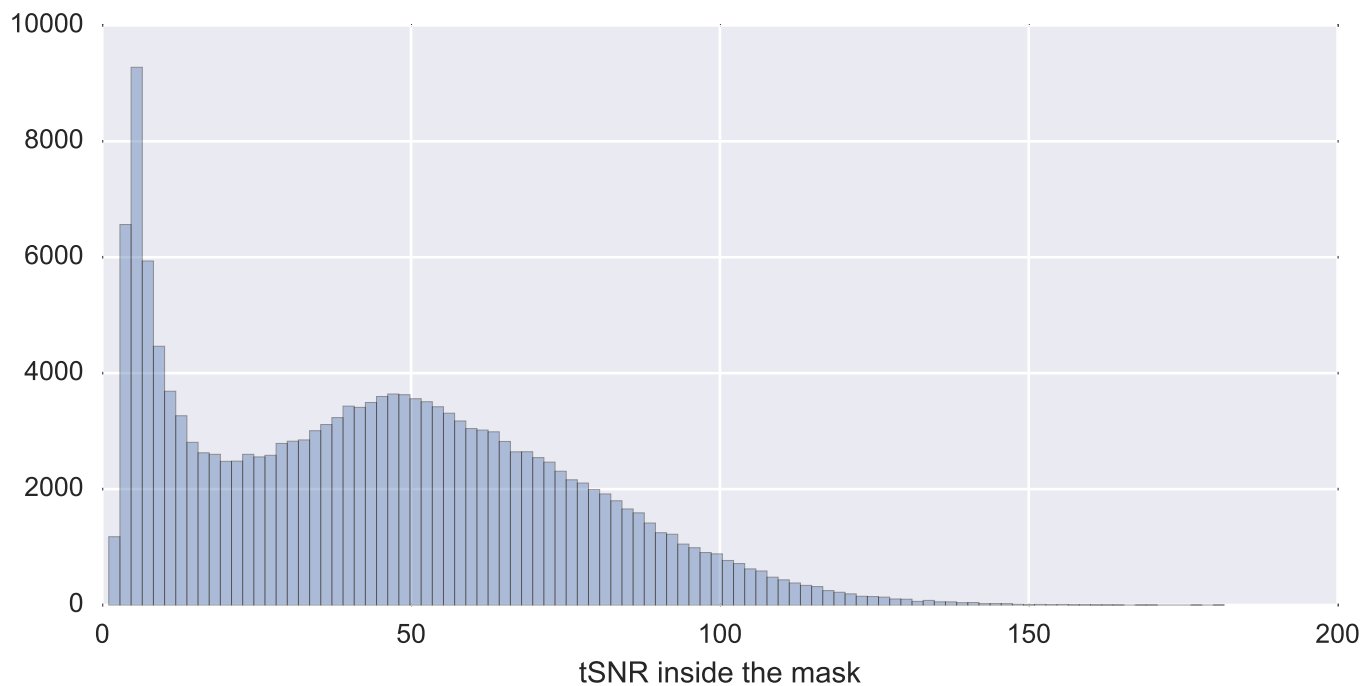

Mean EPI

Brain mask

tSNR

motion

fieldmap correction

coregistration