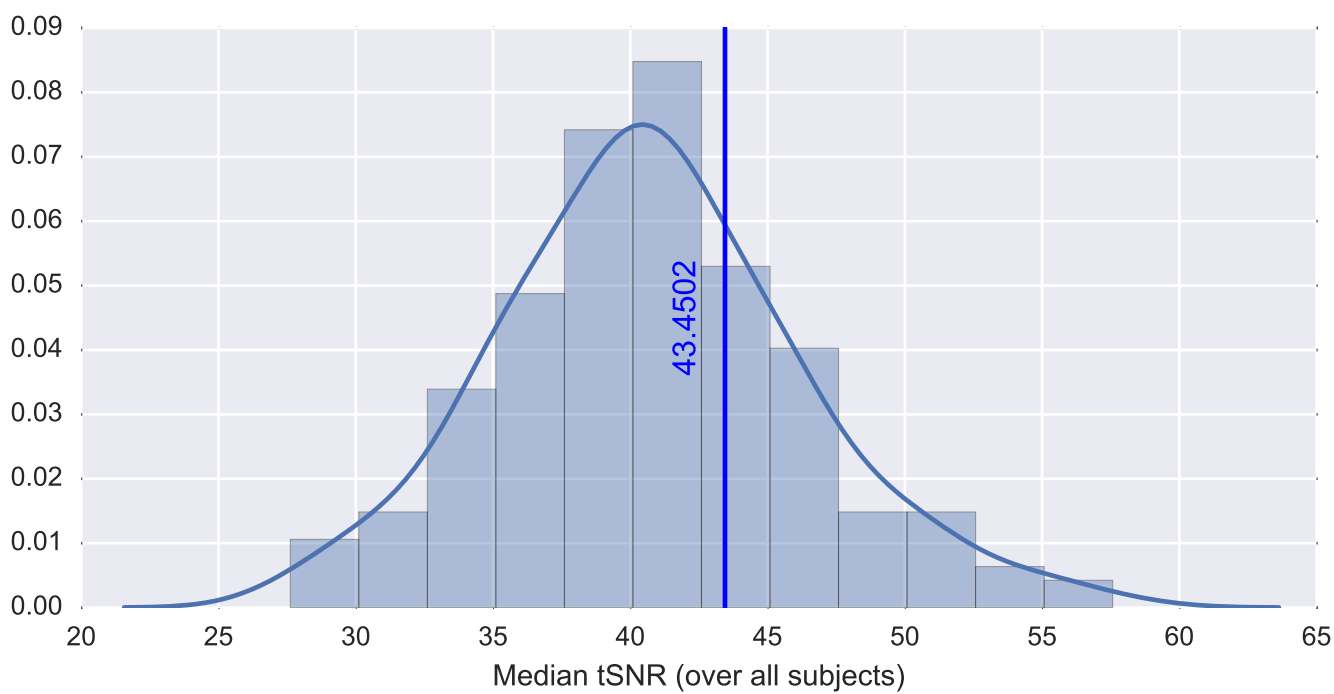

Mean EPI

Brain mask

tSNR

motion

fieldmap correction

coregistration