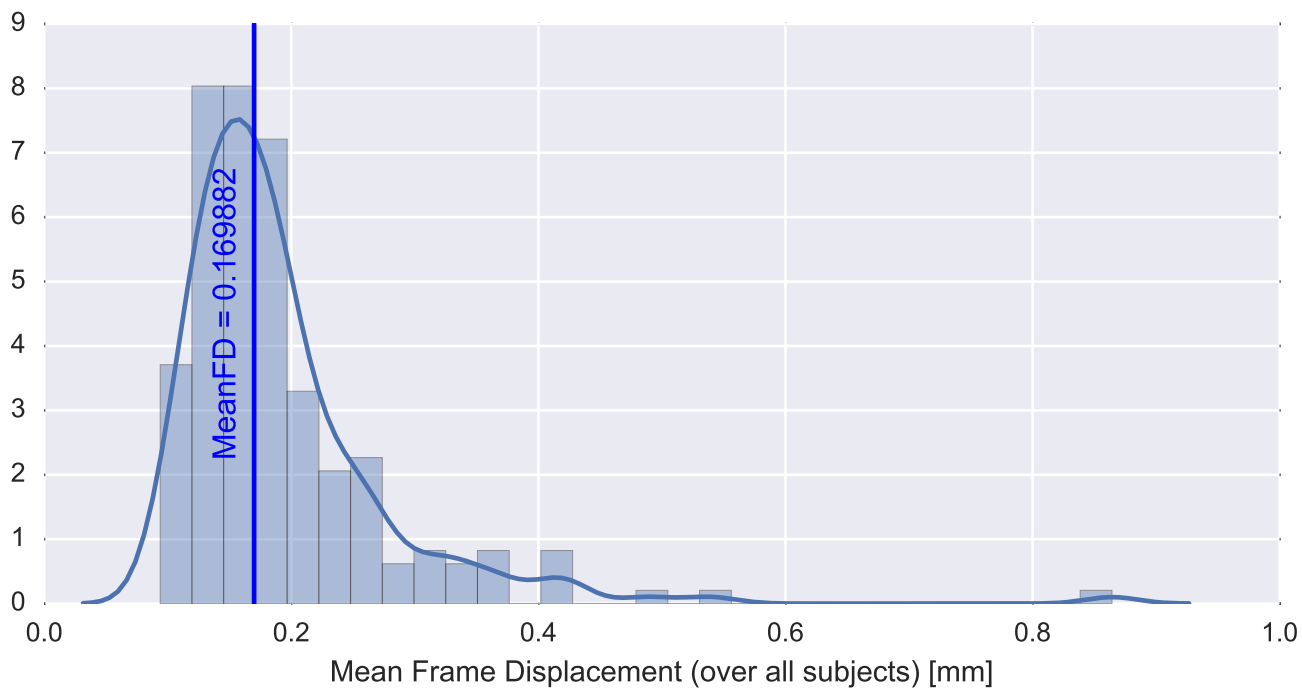

Mean EPI

Brain mask

tSNR

motion

fieldmap correction

coregistration