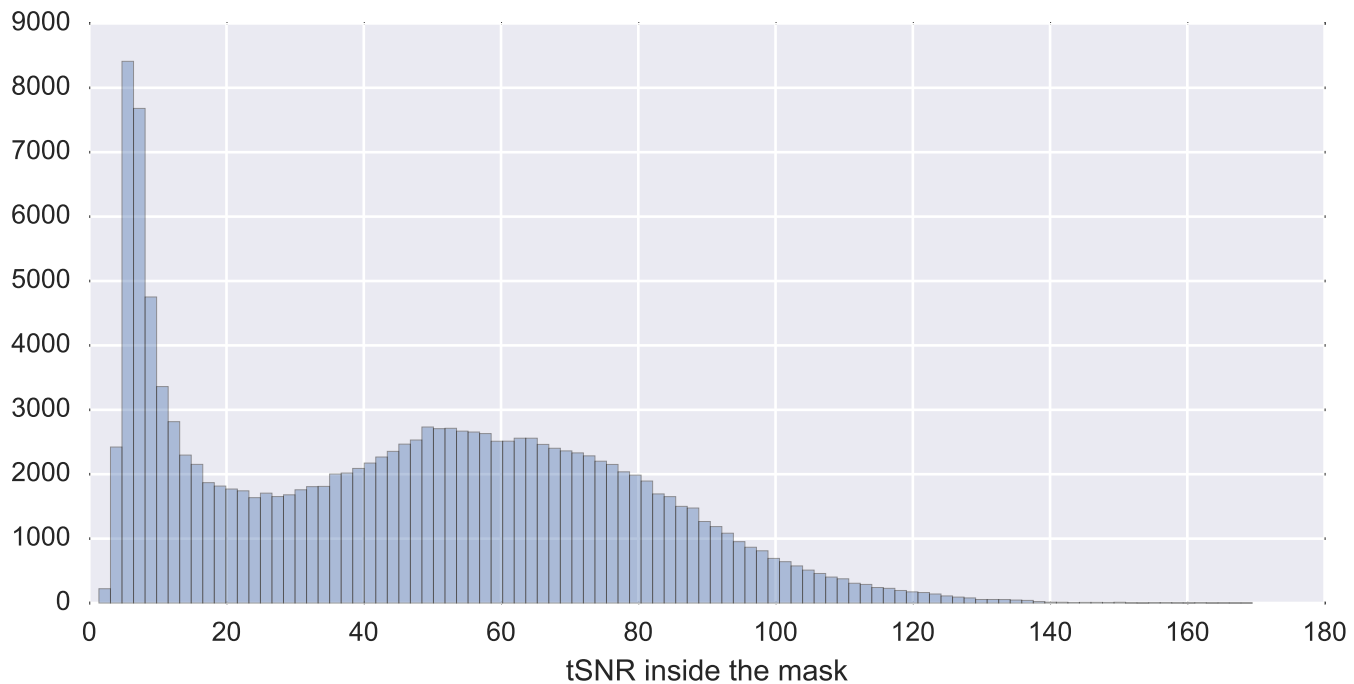

Mean EPI

Brain mask

tSNR

motion

fieldmap correction

coregistration