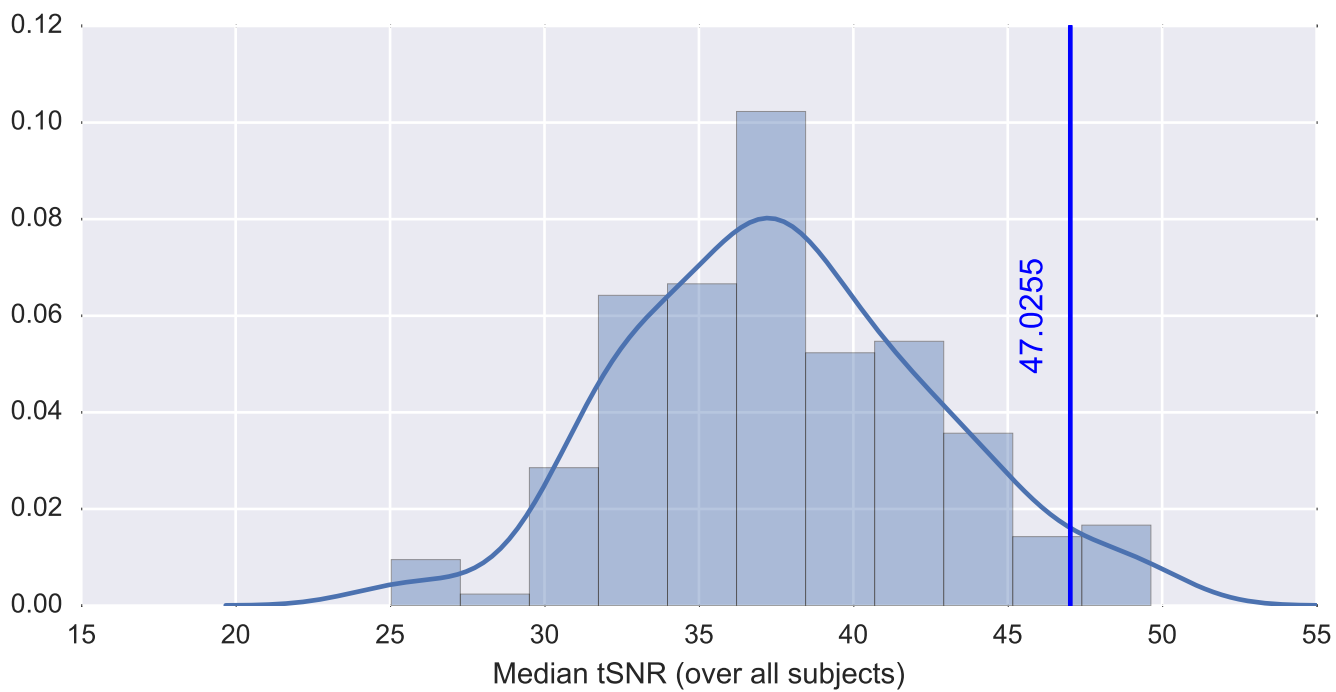

Mean EPI

Brain mask

tSNR

motion

fieldmap correction

coregistration