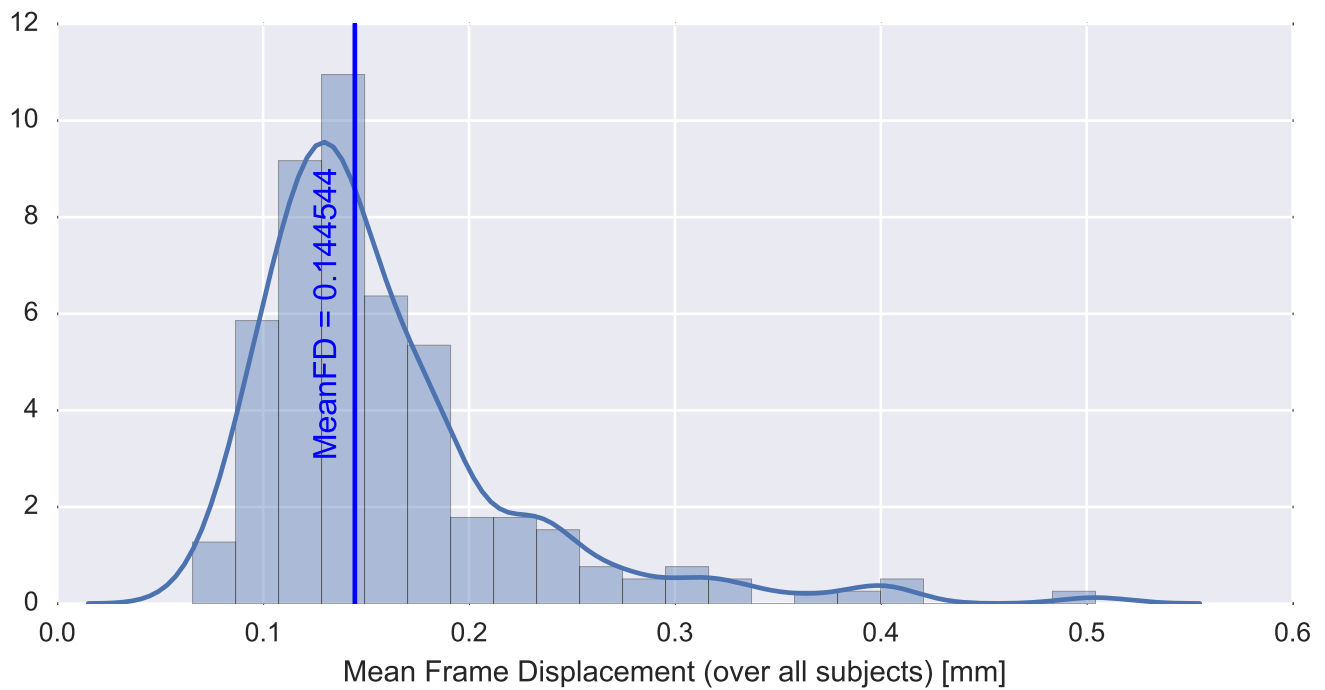

Mean EPI

Brain mask

tSNR

motion

fieldmap correction

coregistration