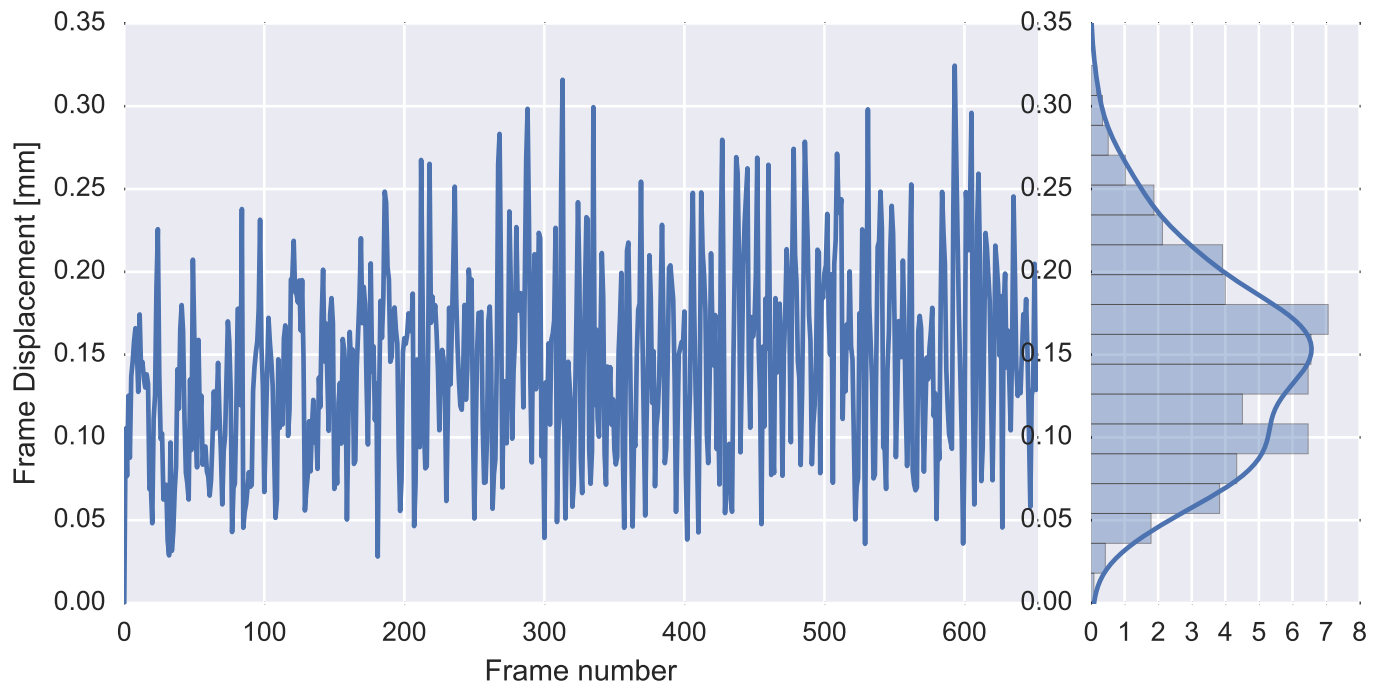

Mean EPI

Brain mask

tSNR

motion

fieldmap correction

coregistration