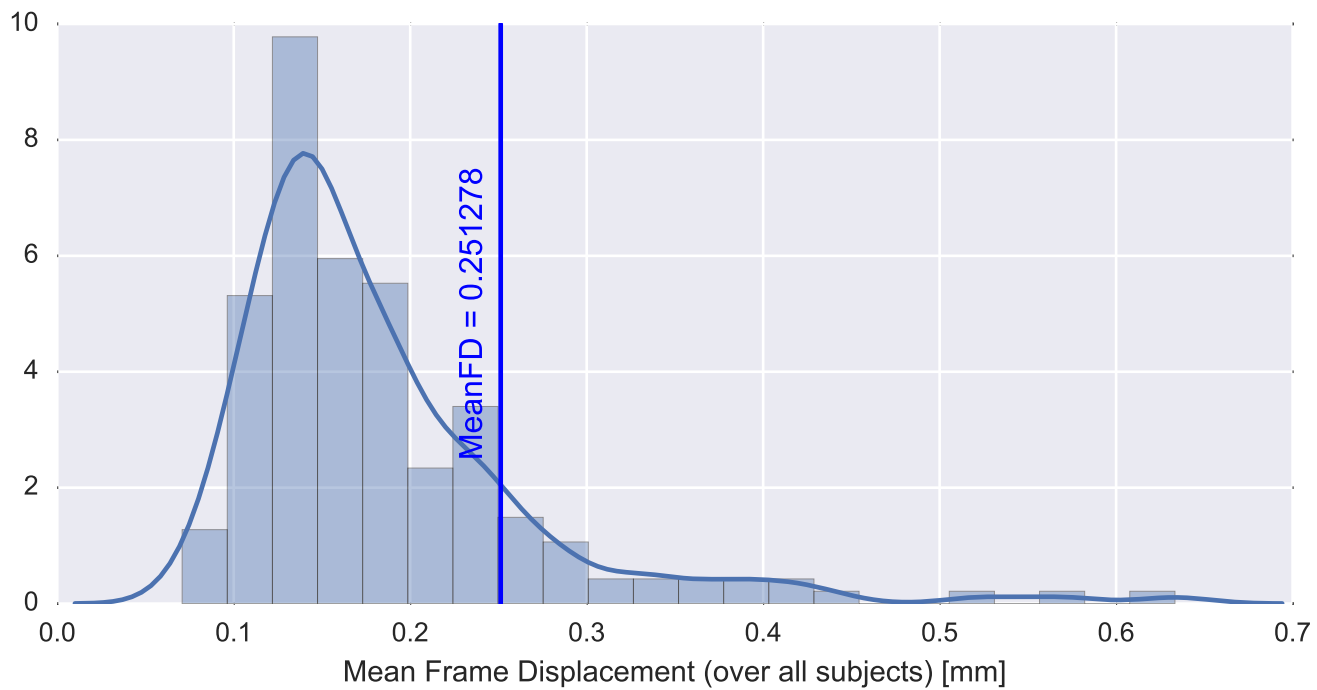

Mean EPI

Brain mask

tSNR

motion

fieldmap correction

coregistration