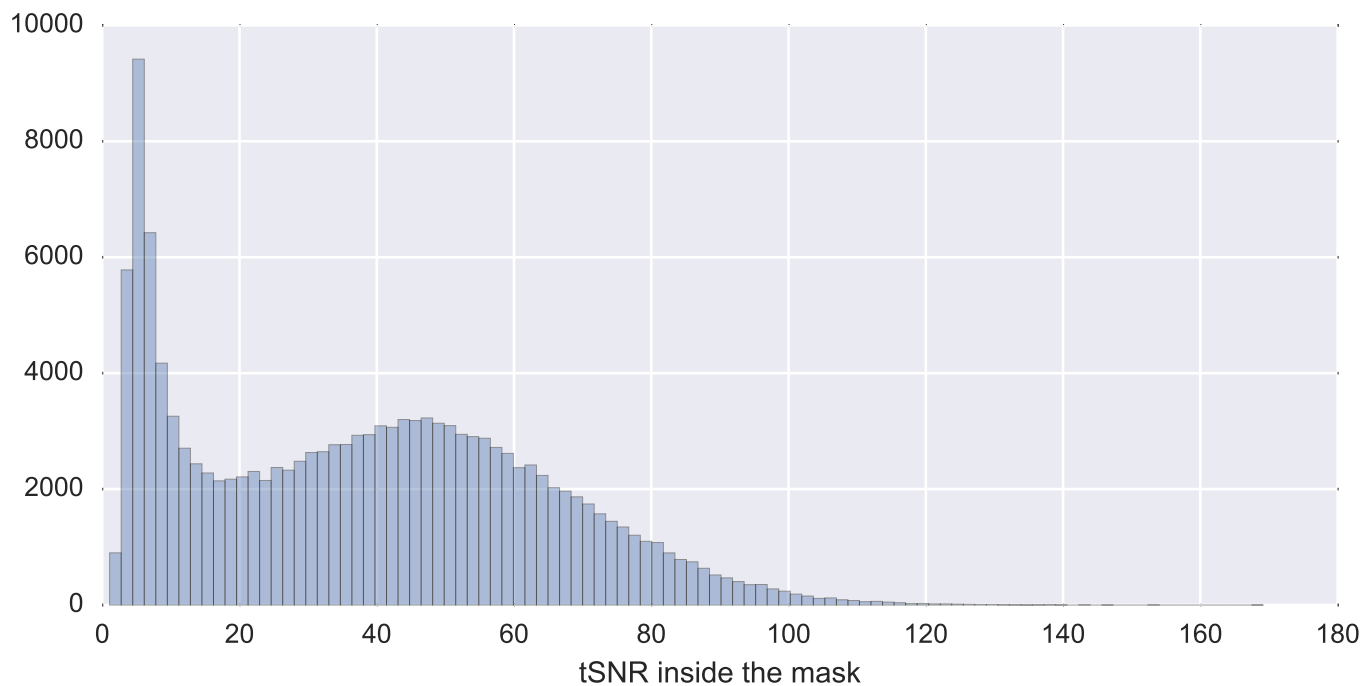

Mean EPI

Brain mask

tSNR

motion

fieldmap correction

coregistration