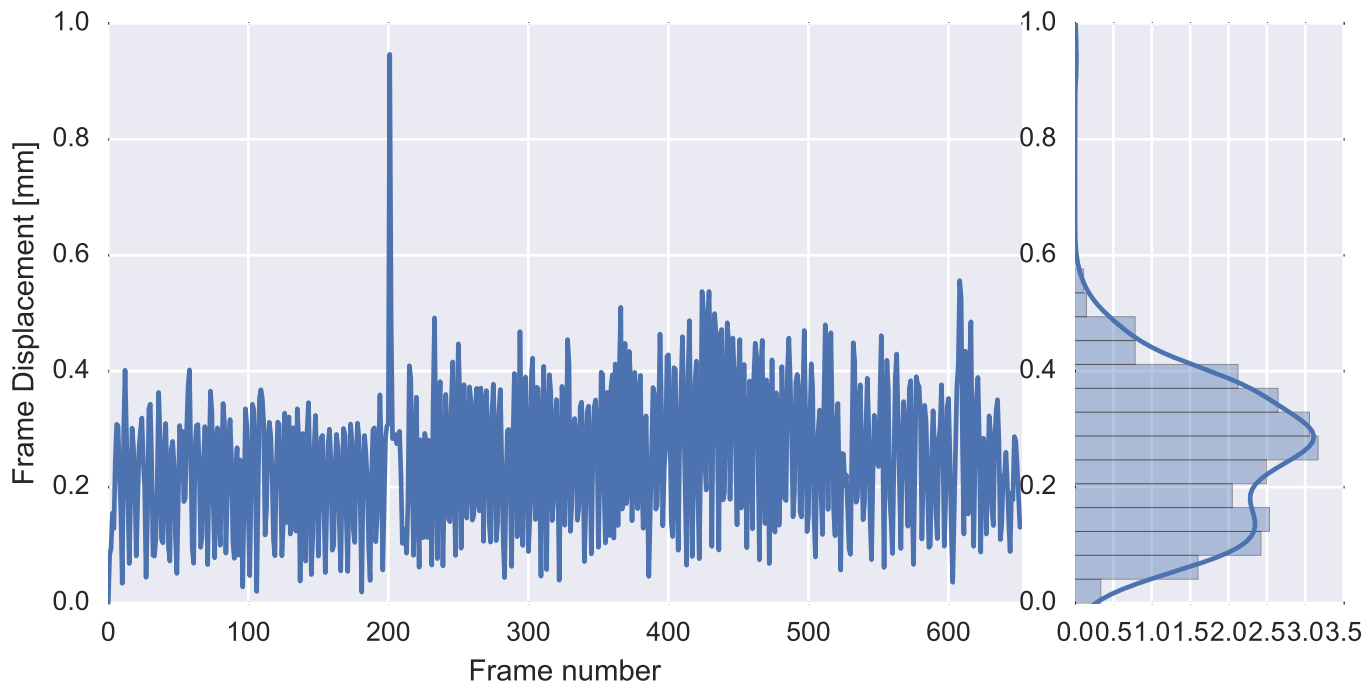

Mean EPI

Brain mask

tSNR

motion

fieldmap correction

coregistration