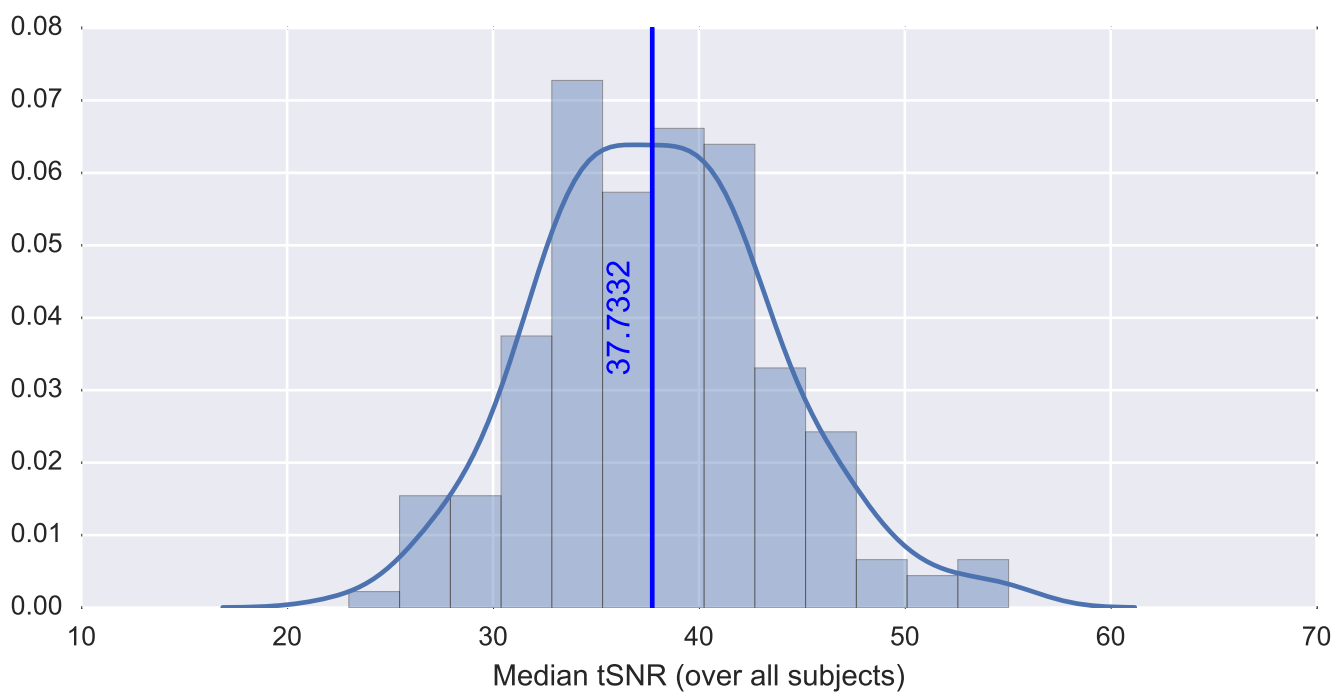

Mean EPI

Brain mask

tSNR

motion

fieldmap correction

coregistration