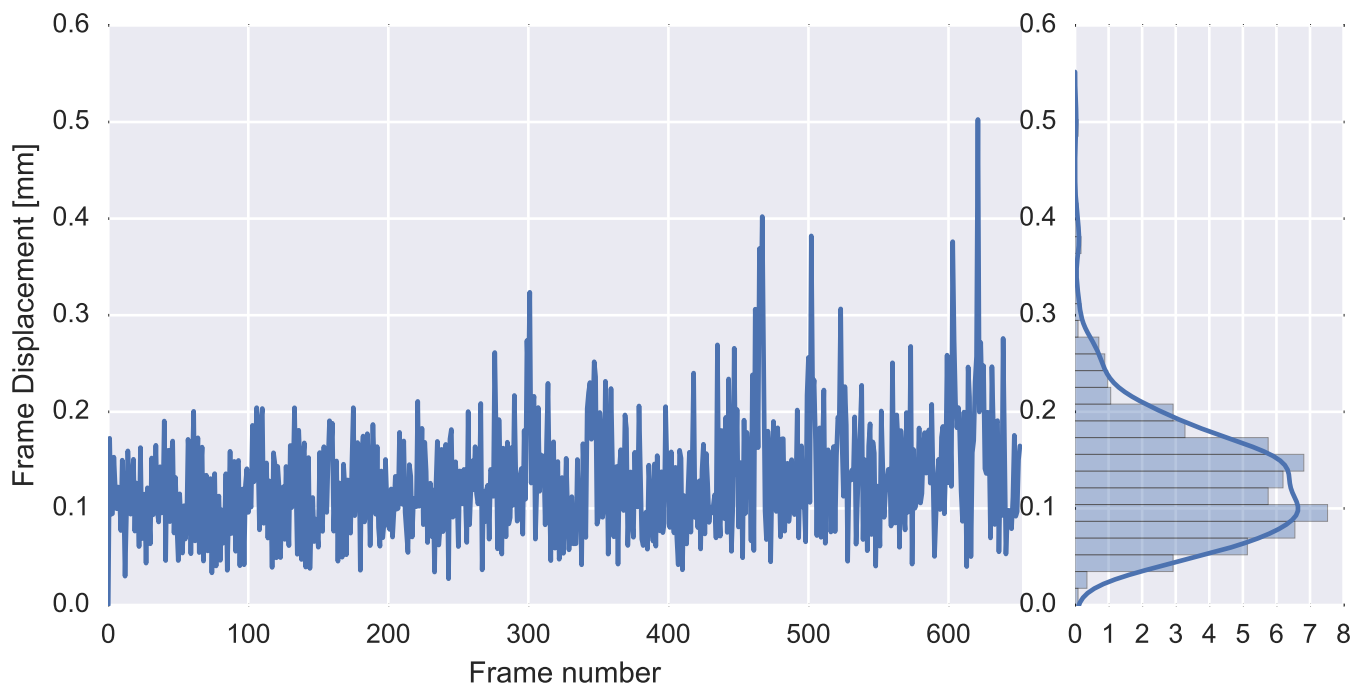

Mean EPI

Brain mask

tSNR

motion

fieldmap correction

coregistration