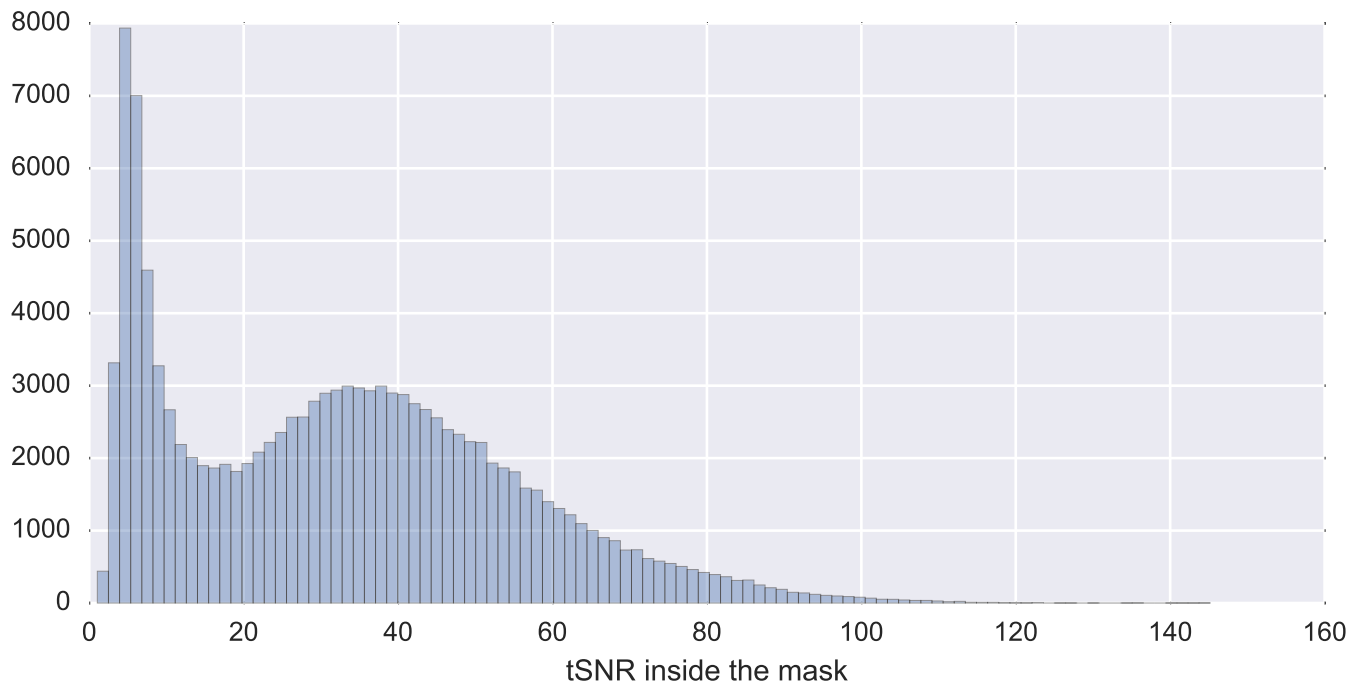

Mean EPI

Brain mask

tSNR

motion

fieldmap correction

coregistration