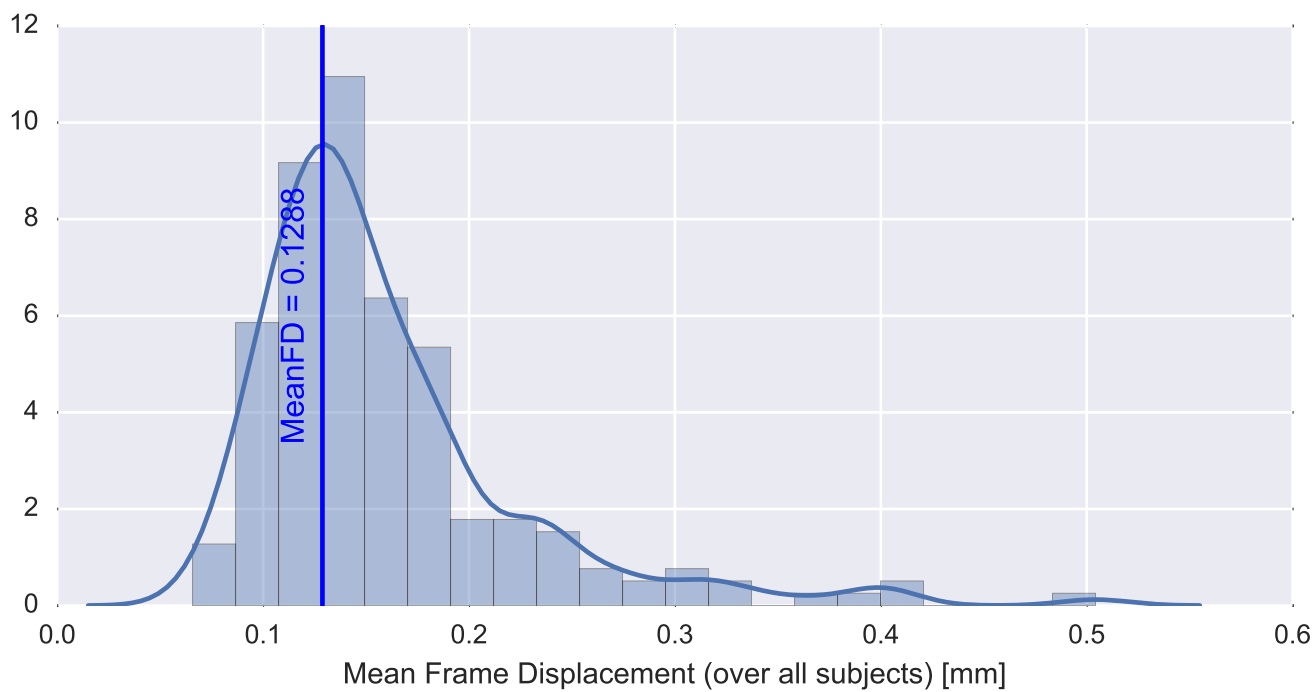

Mean EPI

Brain mask

tSNR

motion

fieldmap correction

coregistration