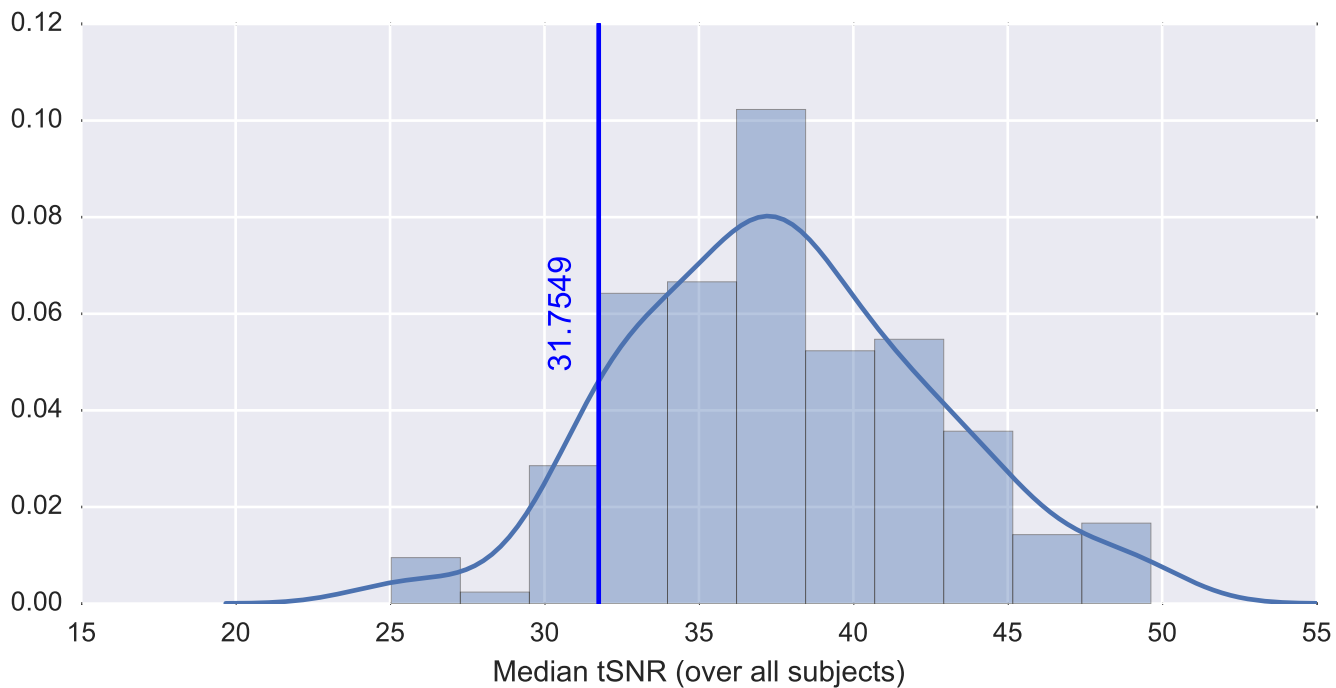

Mean EPI

Brain mask

tSNR

motion

fieldmap correction

coregistration