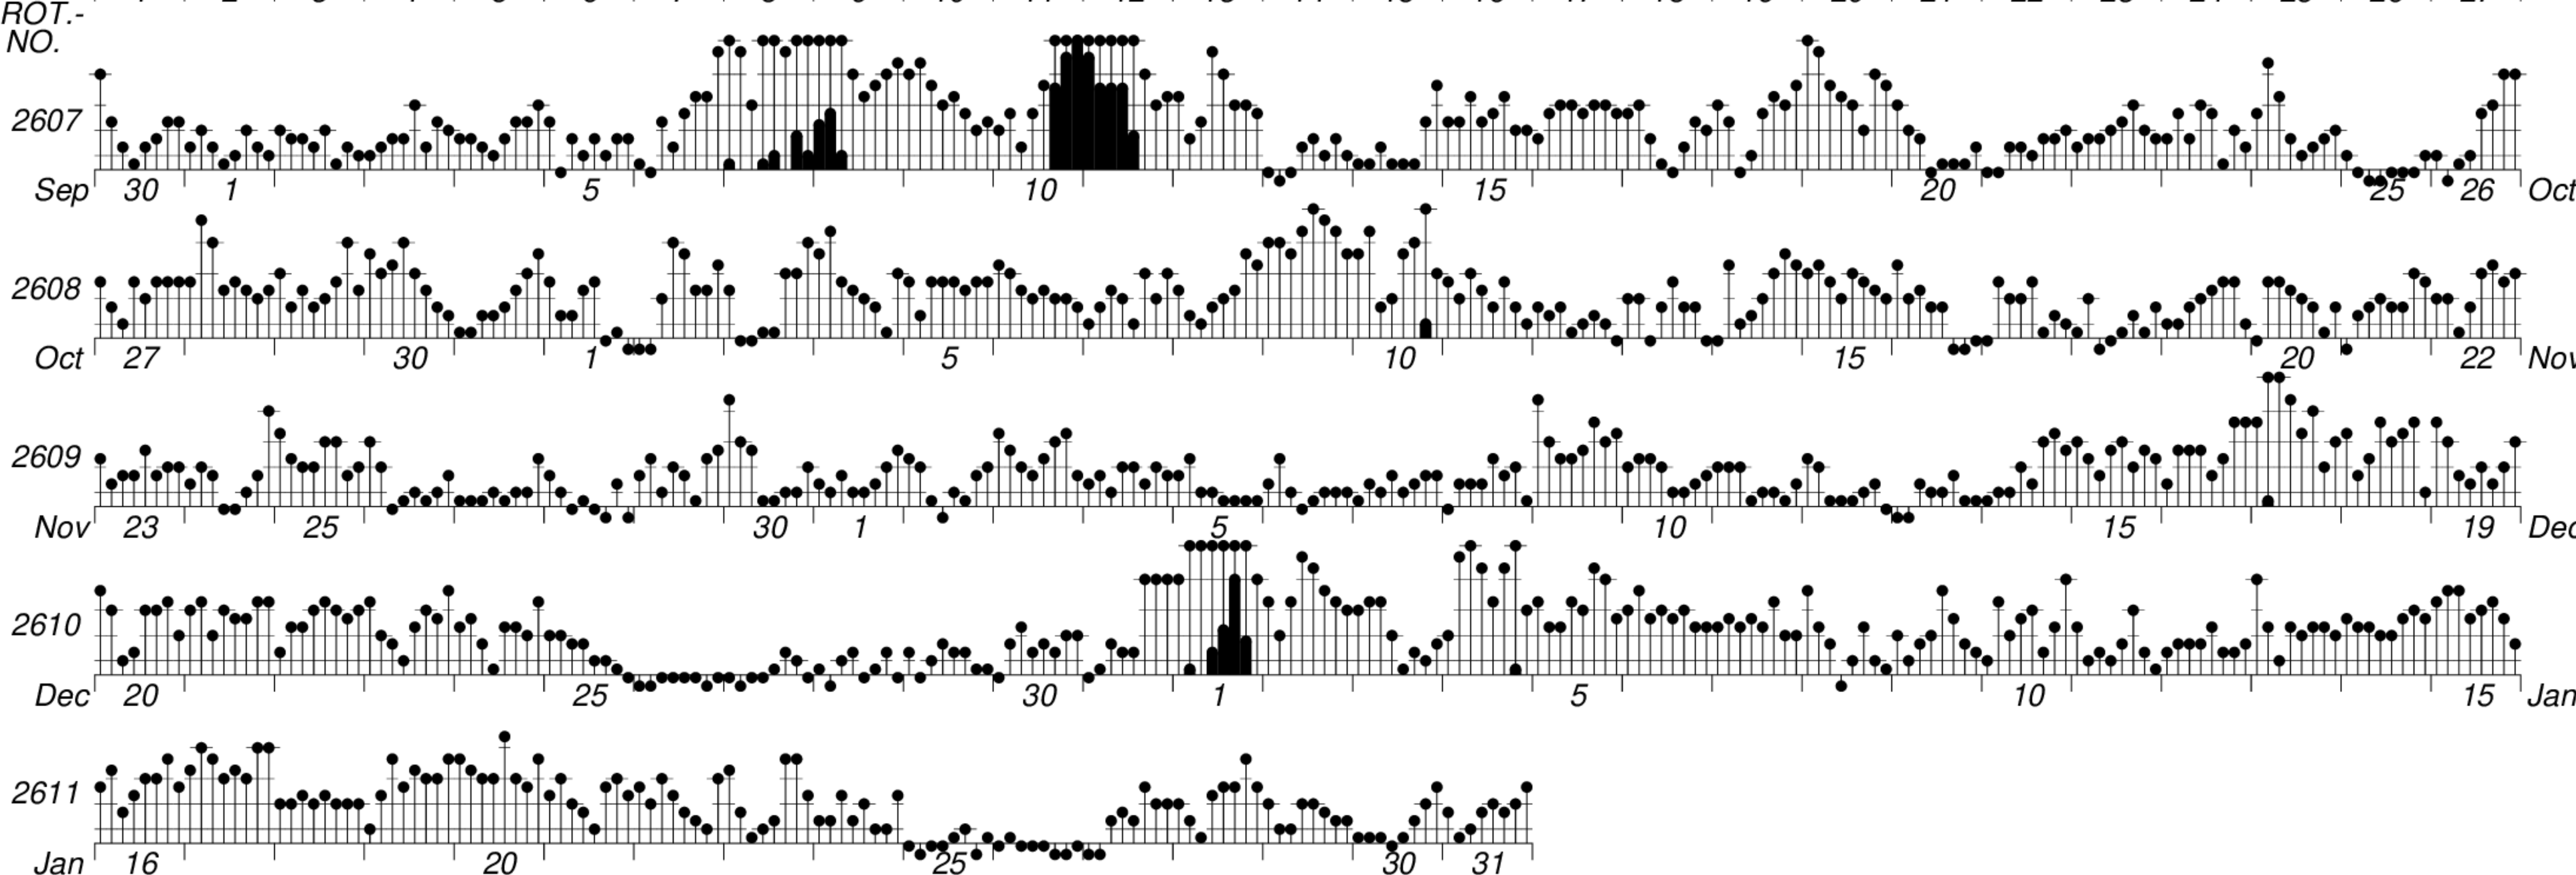

DAYS IN SOLAR ROTATION INTERVAL

1 2 3 4 5 6 7 8 9 10 11 12 13 14 15 16 17 18 19 20 21 22 23 24 25 26 27

KEY

▲ = sudden commencement

GFZ German Research Centre for Geosciences
**PLANETARY MAGNETIC
THREE-HOUR-RANGE INDICES**

Kp till 2025 Jan 31