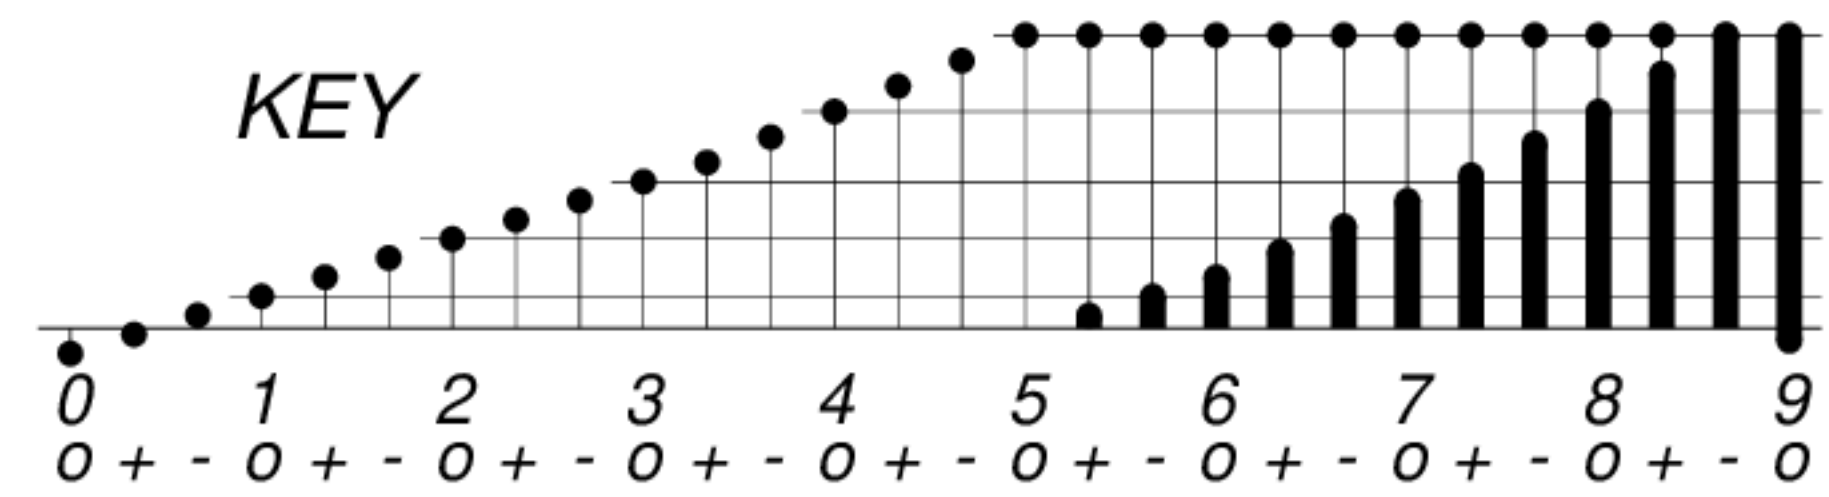

DAYS IN SOLAR ROTATION INTERVAL

1 2 3 4 5 6 7 8 9 10 11 12 13 14 15 16 17 18 19 20 21 22 23 24 25 26 27

KEY

▲ = sudden commencement

GFZ German Research Centre for Geosciences
**PLANETARY MAGNETIC
THREE-HOUR-RANGE INDICES**