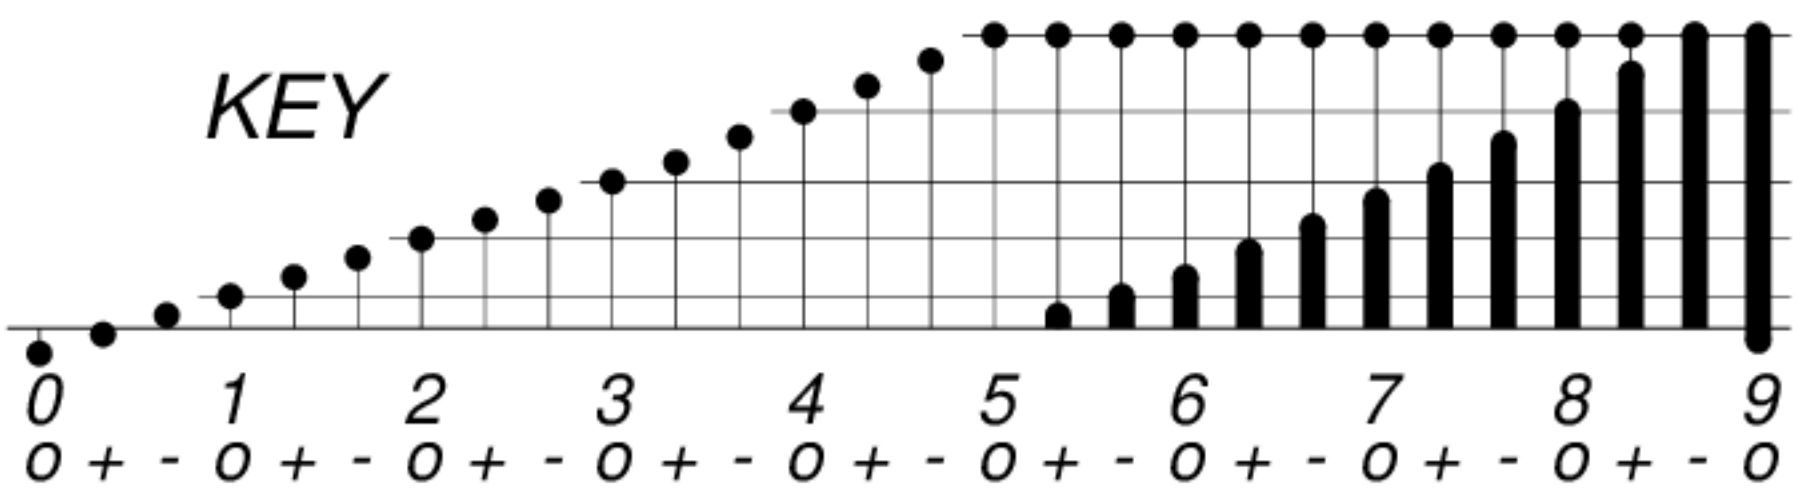

DAYS IN SOLAR ROTATION INTERVAL

1 2 3 4 5 6 7 8 9 10 11 12 13 14 15 16 17 18 19 20 21 22 23 24 25 26 27

KEY

▲ = sudden commencement

GFZ German Research Centre for Geosciences
**PLANETARY MAGNETIC
 THREE-HOUR-RANGE INDICES**

Kp till 2024 Dec 31