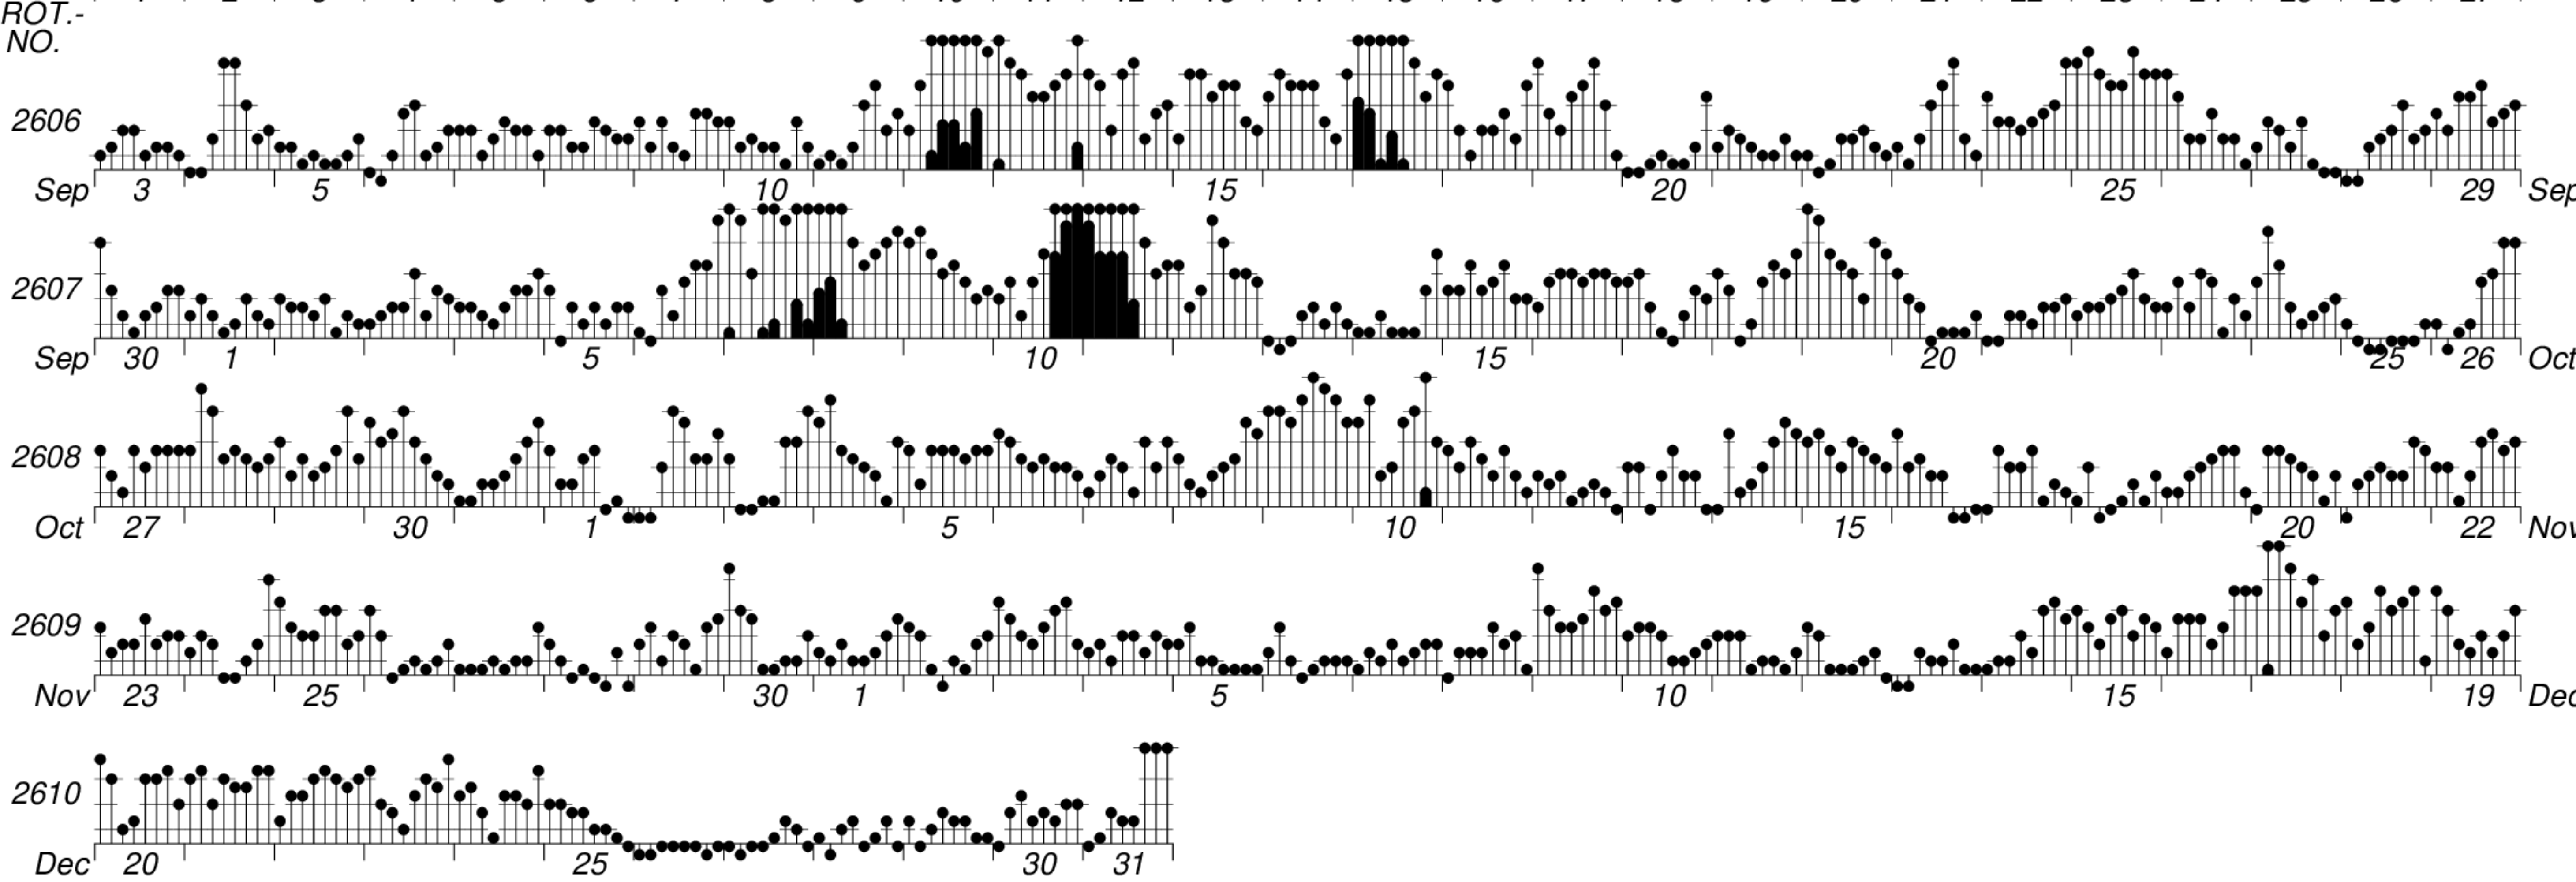

DAYS IN SOLAR ROTATION INTERVAL

1 2 3 4 5 6 7 8 9 10 11 12 13 14 15 16 17 18 19 20 21 22 23 24 25 26 27

KEY

▲ = sudden commencement

GFZ German Research Centre for Geosciences
**PLANETARY MAGNETIC
 THREE-HOUR-RANGE INDICES**

Kp till 2024 Dec 31