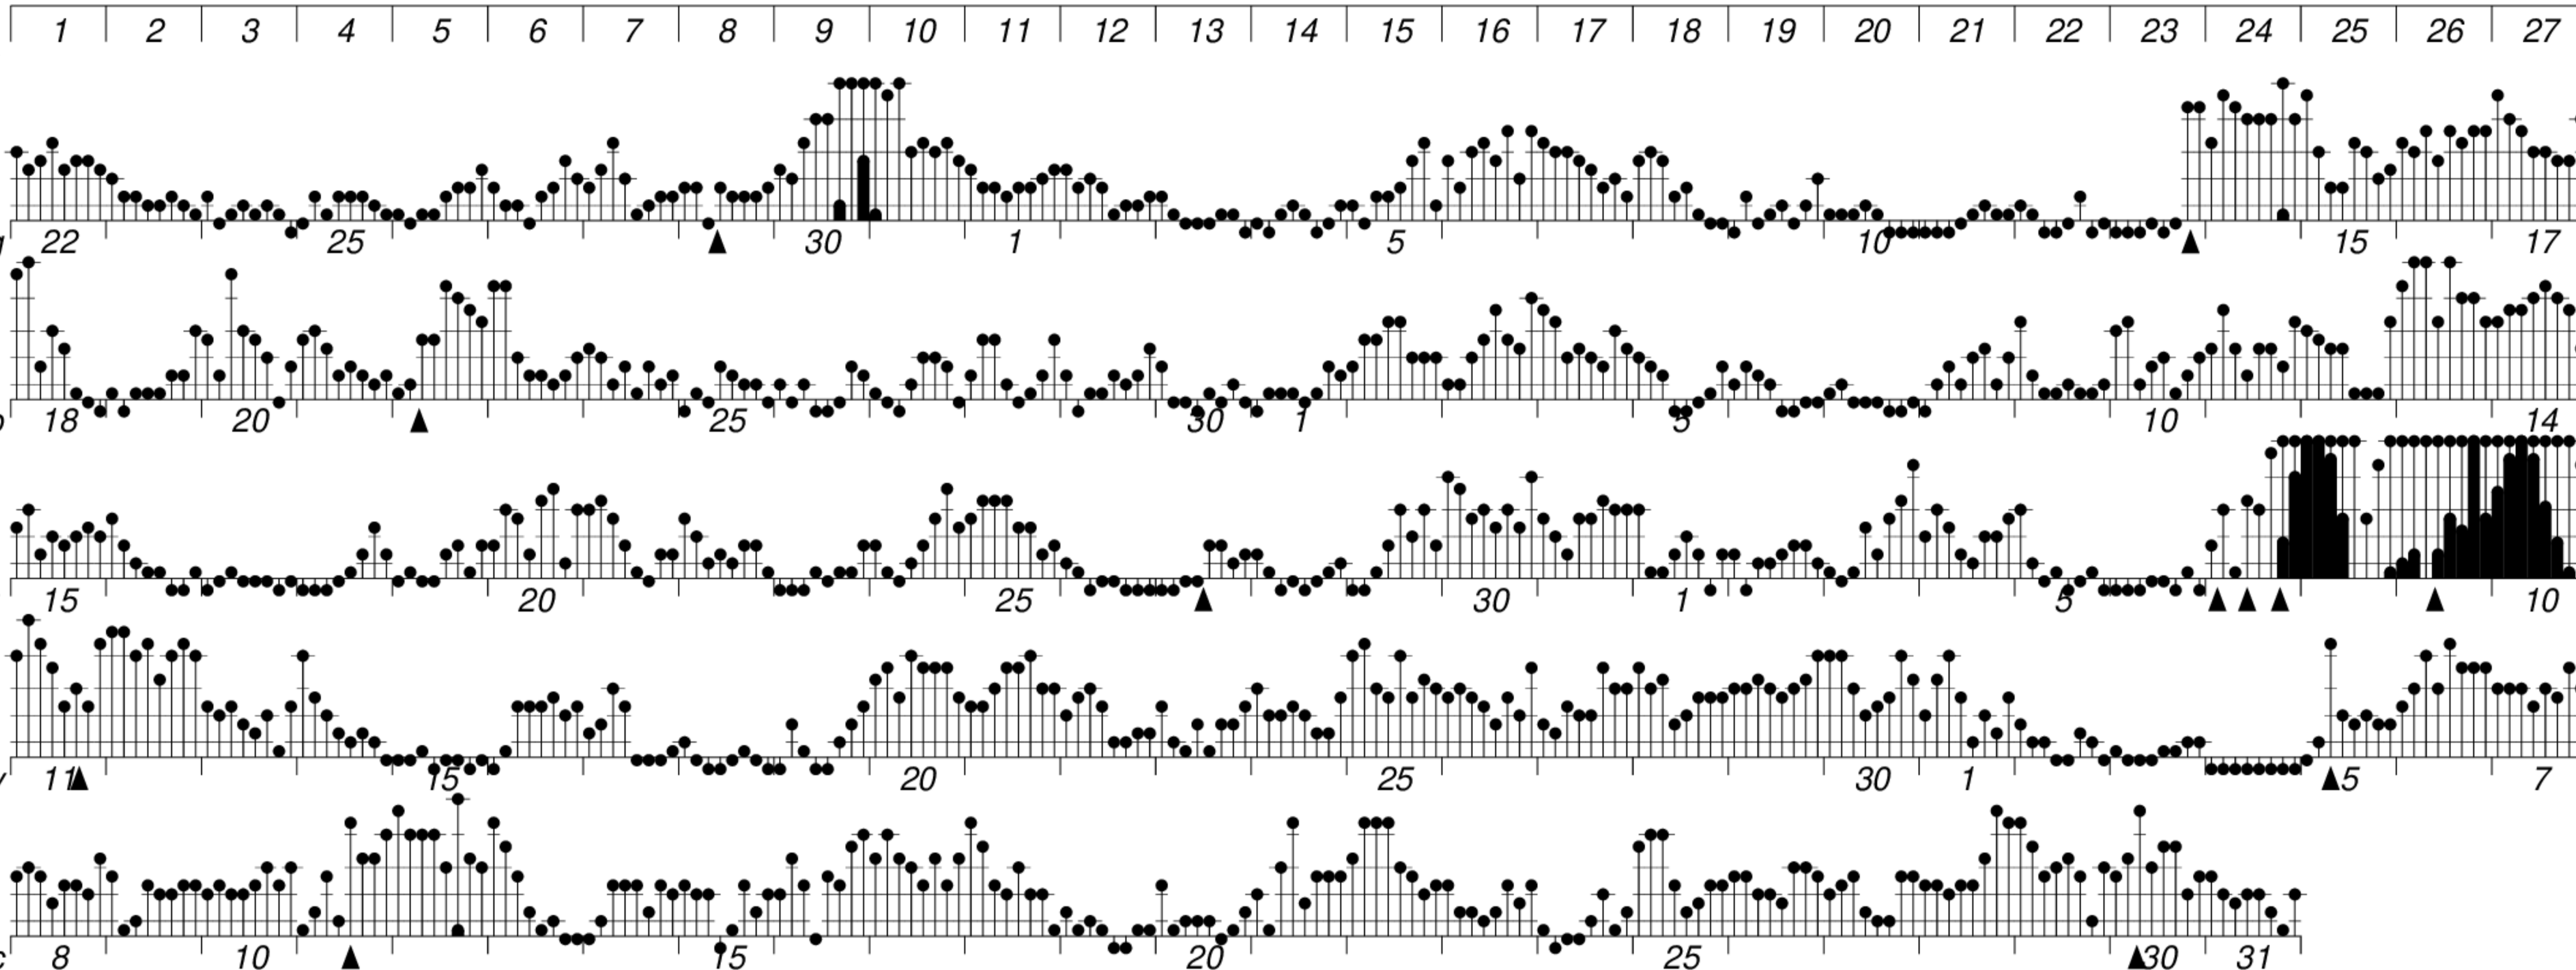

DAYS IN SOLAR ROTATION INTERVAL

GFZ German Research Centre for Geosciences
**PLANETARY MAGNETIC
 THREE-HOUR-RANGE INDICES**
Kp till 2004 Dec 31

KEY

▲ = sudden commencement