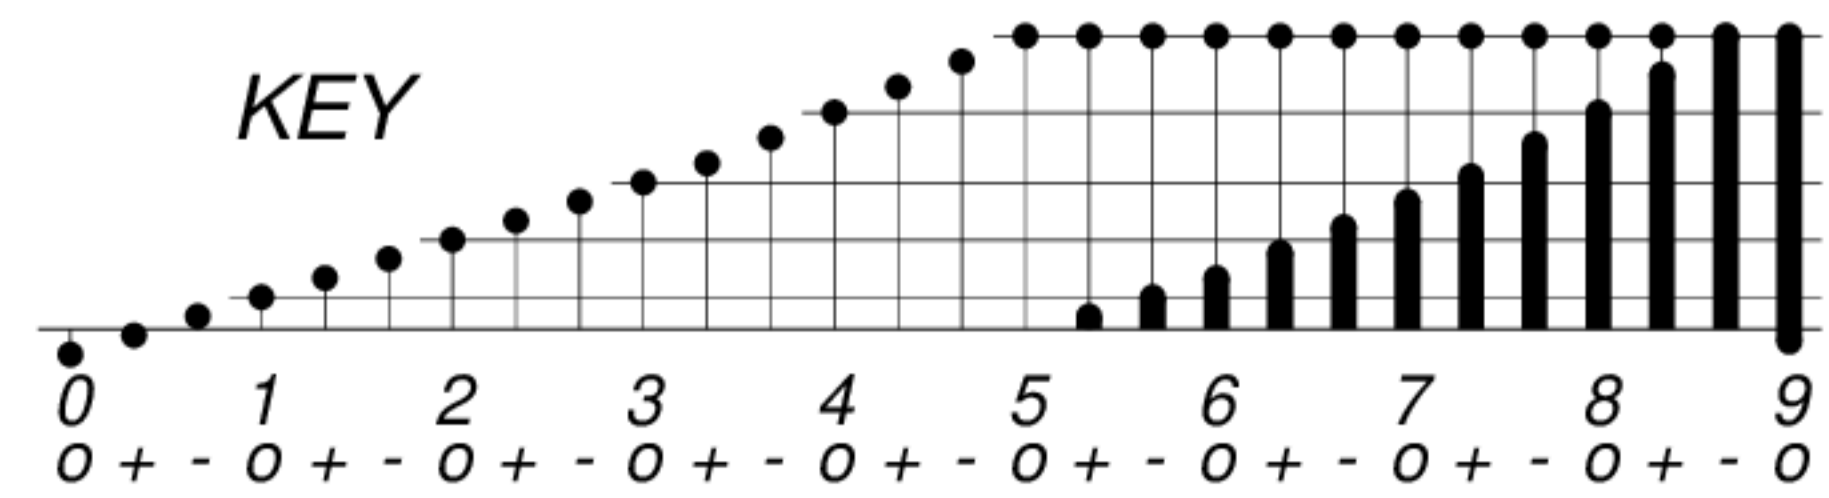

DAYS IN SOLAR ROTATION INTERVAL

GFZ German Research Centre for Geosciences
**PLANETARY MAGNETIC
 THREE-HOUR-RANGE INDICES**
Kp till 2004 Dec 31

KEY

▲ = sudden commencement