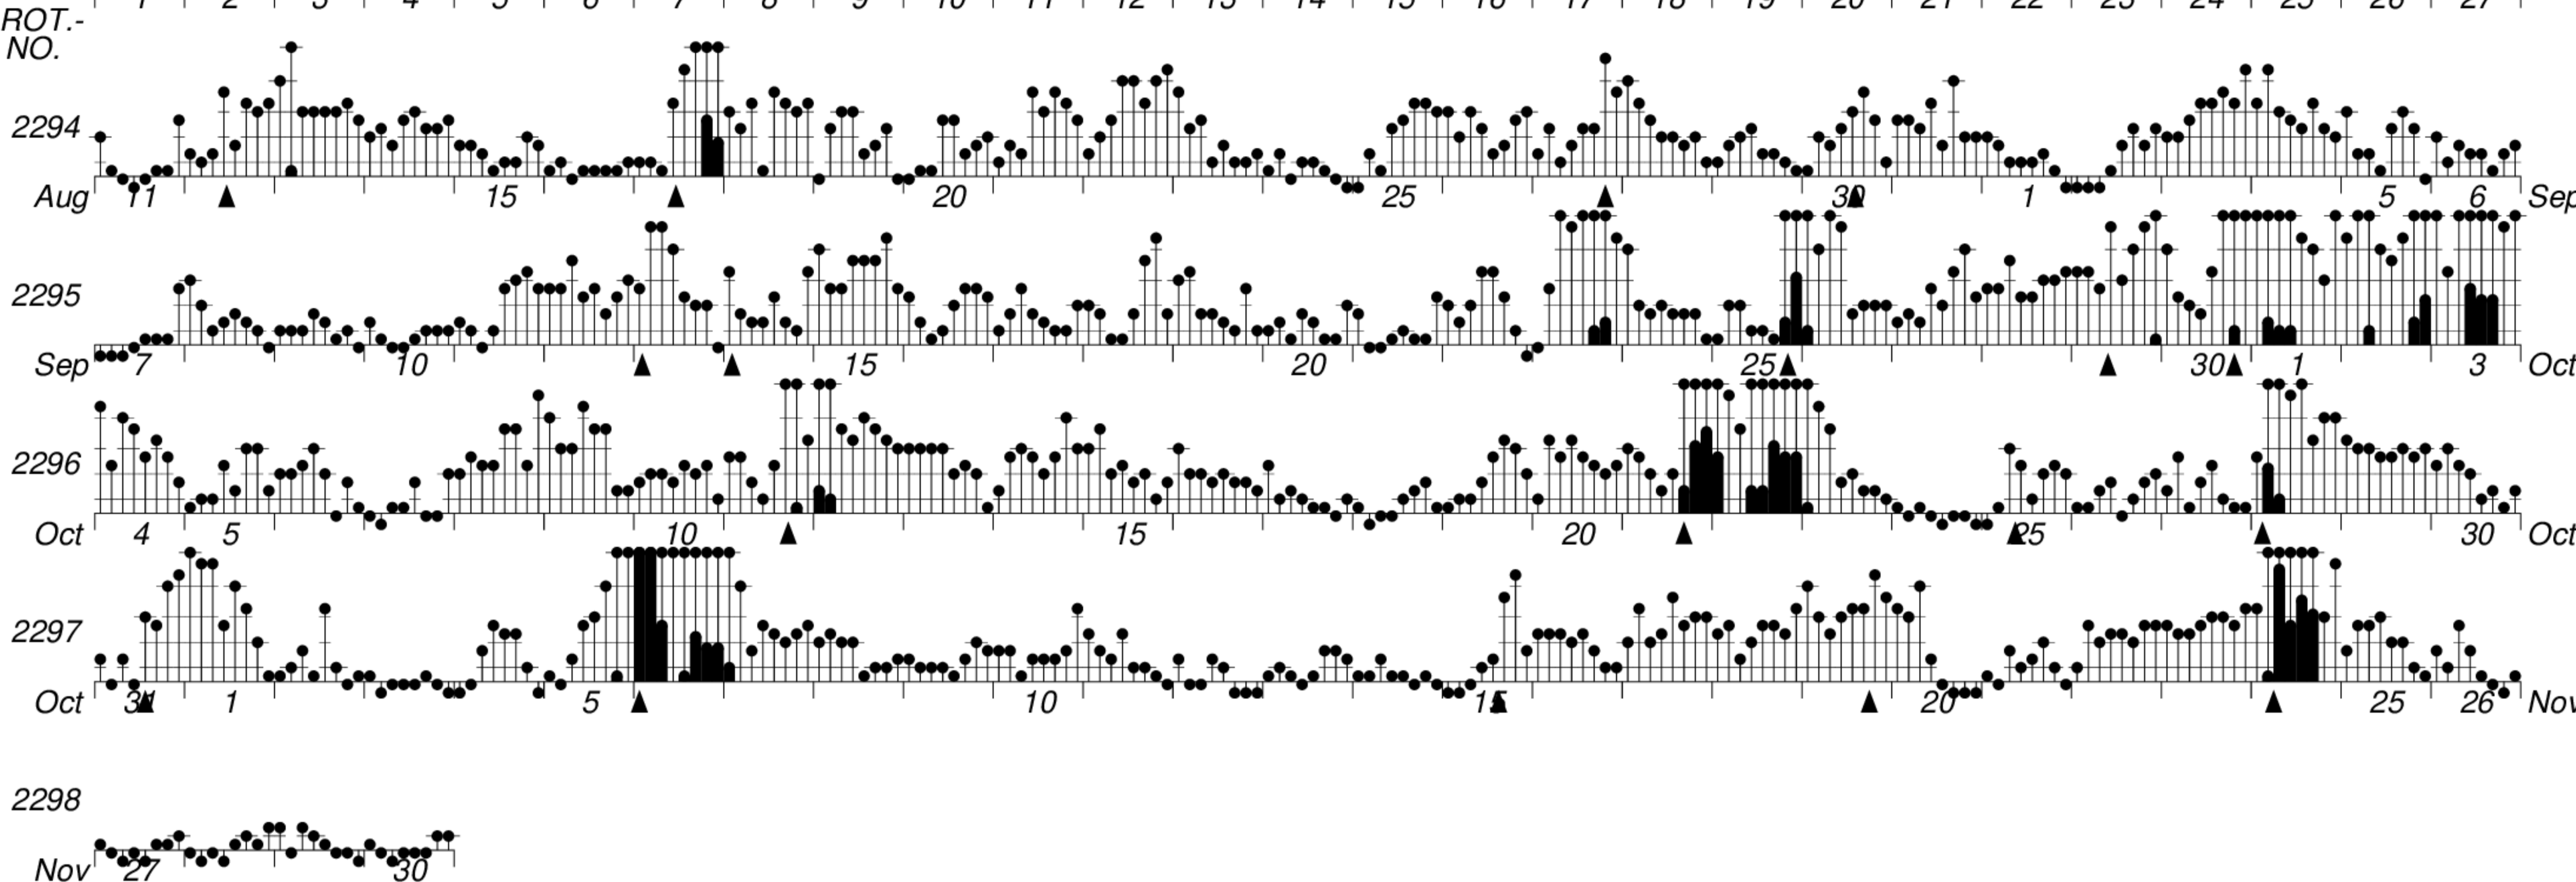

DAYS IN SOLAR ROTATION INTERVAL

1 2 3 4 5 6 7 8 9 10 11 12 13 14 15 16 17 18 19 20 21 22 23 24 25 26 27

KEY

▲ = sudden commencement

GFZ German Research Centre for Geosciences
**PLANETARY MAGNETIC
 THREE-HOUR-RANGE INDICES**
Kp till 2001 Nov 30