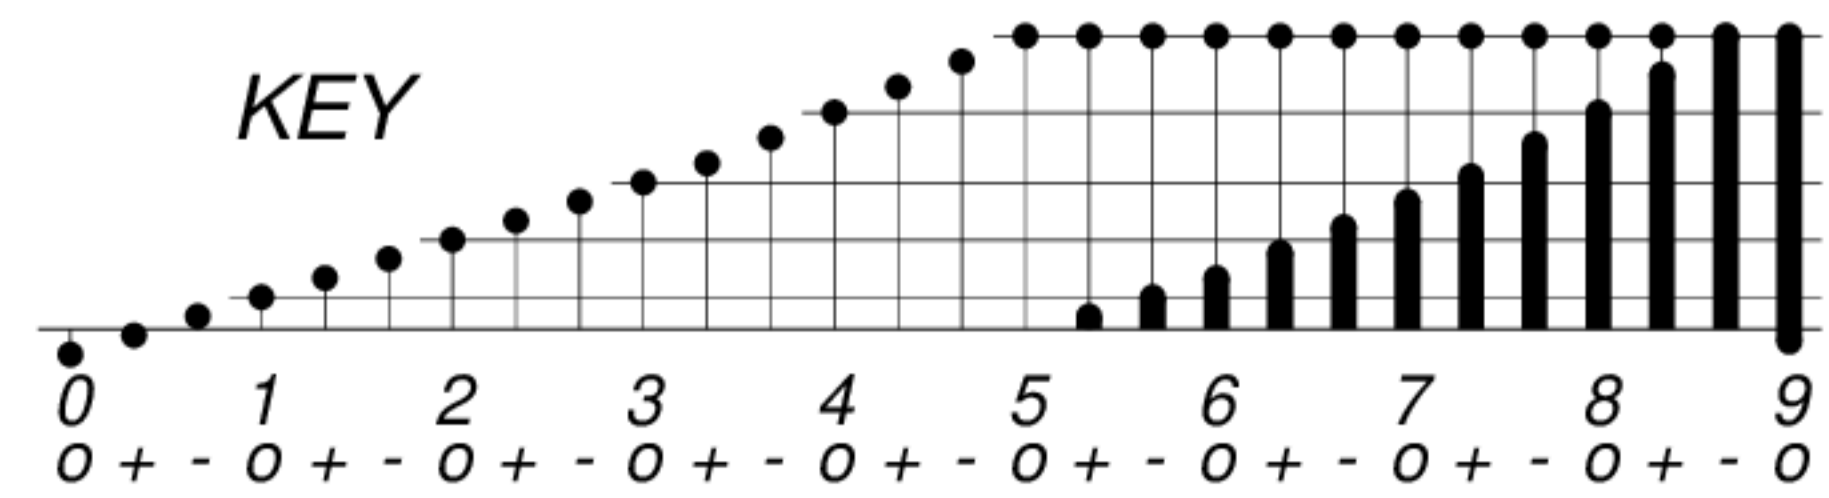

DAYS IN SOLAR ROTATION INTERVAL

1 2 3 4 5 6 7 8 9 10 11 12 13 14 15 16 17 18 19 20 21 22 23 24 25 26 27

KEY

▲ = sudden commencement

GFZ German Research Centre for Geosciences
**PLANETARY MAGNETIC
 THREE-HOUR-RANGE INDICES**
Kp till 2001 Nov 30